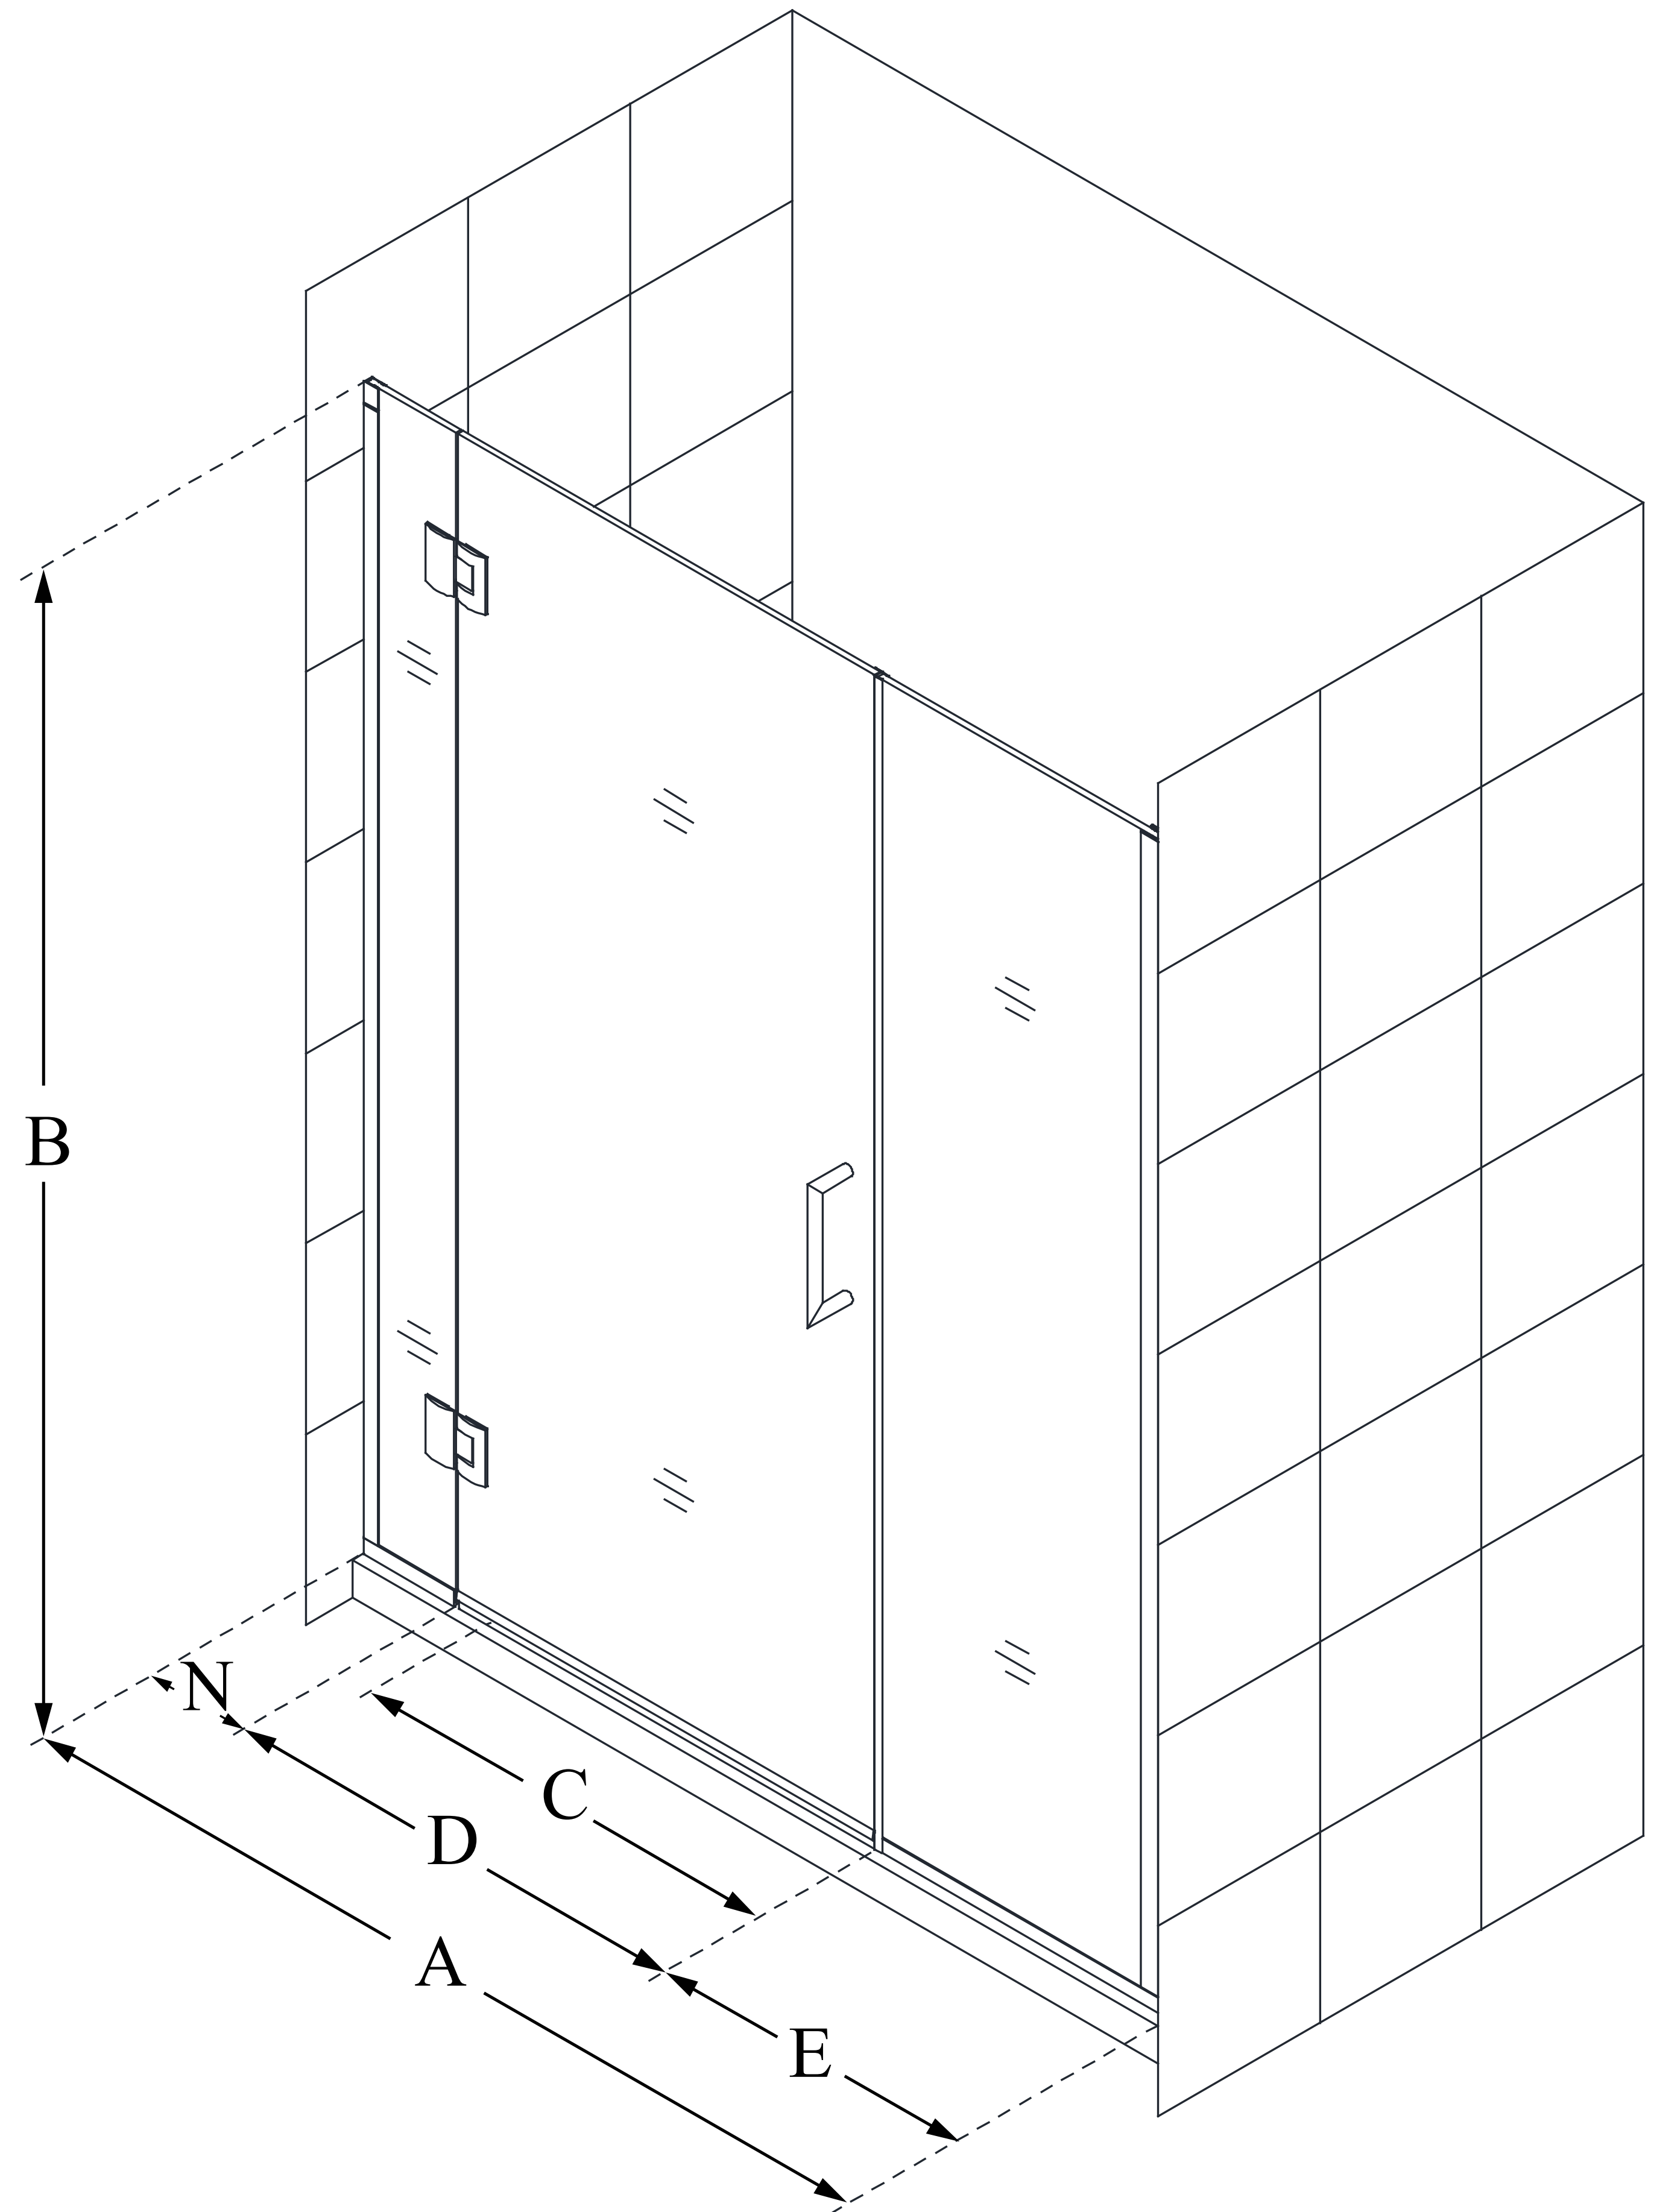

D12306572

UNIDOOR-X

DreamLine Unidoor-X 35 1/2-36
in. W x 72 in. H Frameless Hinged
Shower Door, Clear Glass

SWING DOOR

CONFIGURATION DIMENSIONS:

A: 35 1/2 - 36 in.

MODEL WIDTH

B: 72 in.

MODEL HEIGHT

C: 22 in.

ACCESS WIDTH

D: 23 in.

DOOR WIDTH

E: 6 1/2 in.

INLINE PANEL WIDTH

N: 6 in.

HINGE PANEL WIDTH

DreamLine reserves the right to update or modify the hardware or materials pictured without prior notice for the purpose of product improvement and customer satisfaction.