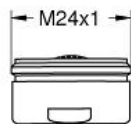

Mousseur
MODEL # 48159000

Pure Freude
an Wasser

GROHE

Product Description:
Mousseur

Standard Specification:
external thread
M 24 x 1
flow class: PCA
5.7 l/min at 3 bar
SpeedClean anti-lime system

Color:
□ 48159000 000 chrome