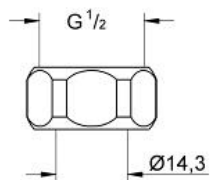

Coupling nut 1/2" x 14.5 mm

MODEL # 1290200M

Pure Freude
an Wasser

GROHE
WAVE

Product Description:
Coupling nut 1/2" x 14.5 mm

Standard Specification:
GROHE StarLight chrome finish
multi-packaging: 2 pieces