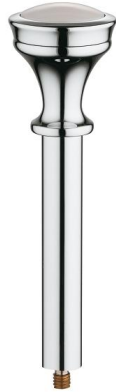

Pop-up rod
MODEL # 45817000

*Pure Freude
an Wasser*

Product Description:
Pop-up rod

Standard Specification:

Color:
 45817000 000 chrome

Pop-up rod
MODEL # 45817EN0

*Pure Freude
an Wasser*

Product Description:
Pop-up rod

Standard Specification:

Color:
 45817EN0 EN0 brushed nickel

Pop-up rod
MODEL # 45817ZB0

*Pure Freude
an Wasser*

Product Description:
Pop-up rod

Standard Specification:

Color:
 45817ZB0 ZB0 oil rubbed bronze