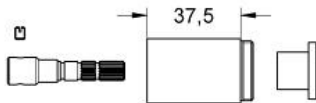

Extension for volume control

MODEL # 45565000

Pure Freude
an Wasser

GROHE

Product Description:
Extension for volume control

Standard Specification:
37.5 mm
suitable for
concealed valves 1/2", 3/4", 1"
GROHE StarLight chrome finish

Color:
□ 45565000 000 chrome

Extension for volume control

MODEL # 45565AV0

Pure Freude
an Wasser

GROHE

Product Description:
Extension for volume control

Standard Specification:
37.5 mm
suitable for
concealed valves 1/2", 3/4", 1"
GROHE StarLight chrome finish

Color:
 45565AV0 AV0 sat.nick/silkmet

Extension for volume control

MODEL # 45565R00

Pure Freude
an Wasser

GROHE

Product Description:
Extension for volume control

Standard Specification:
37.5 mm
suitable for
concealed valves 1/2", 3/4", 1"
GROHE StarLight chrome finish