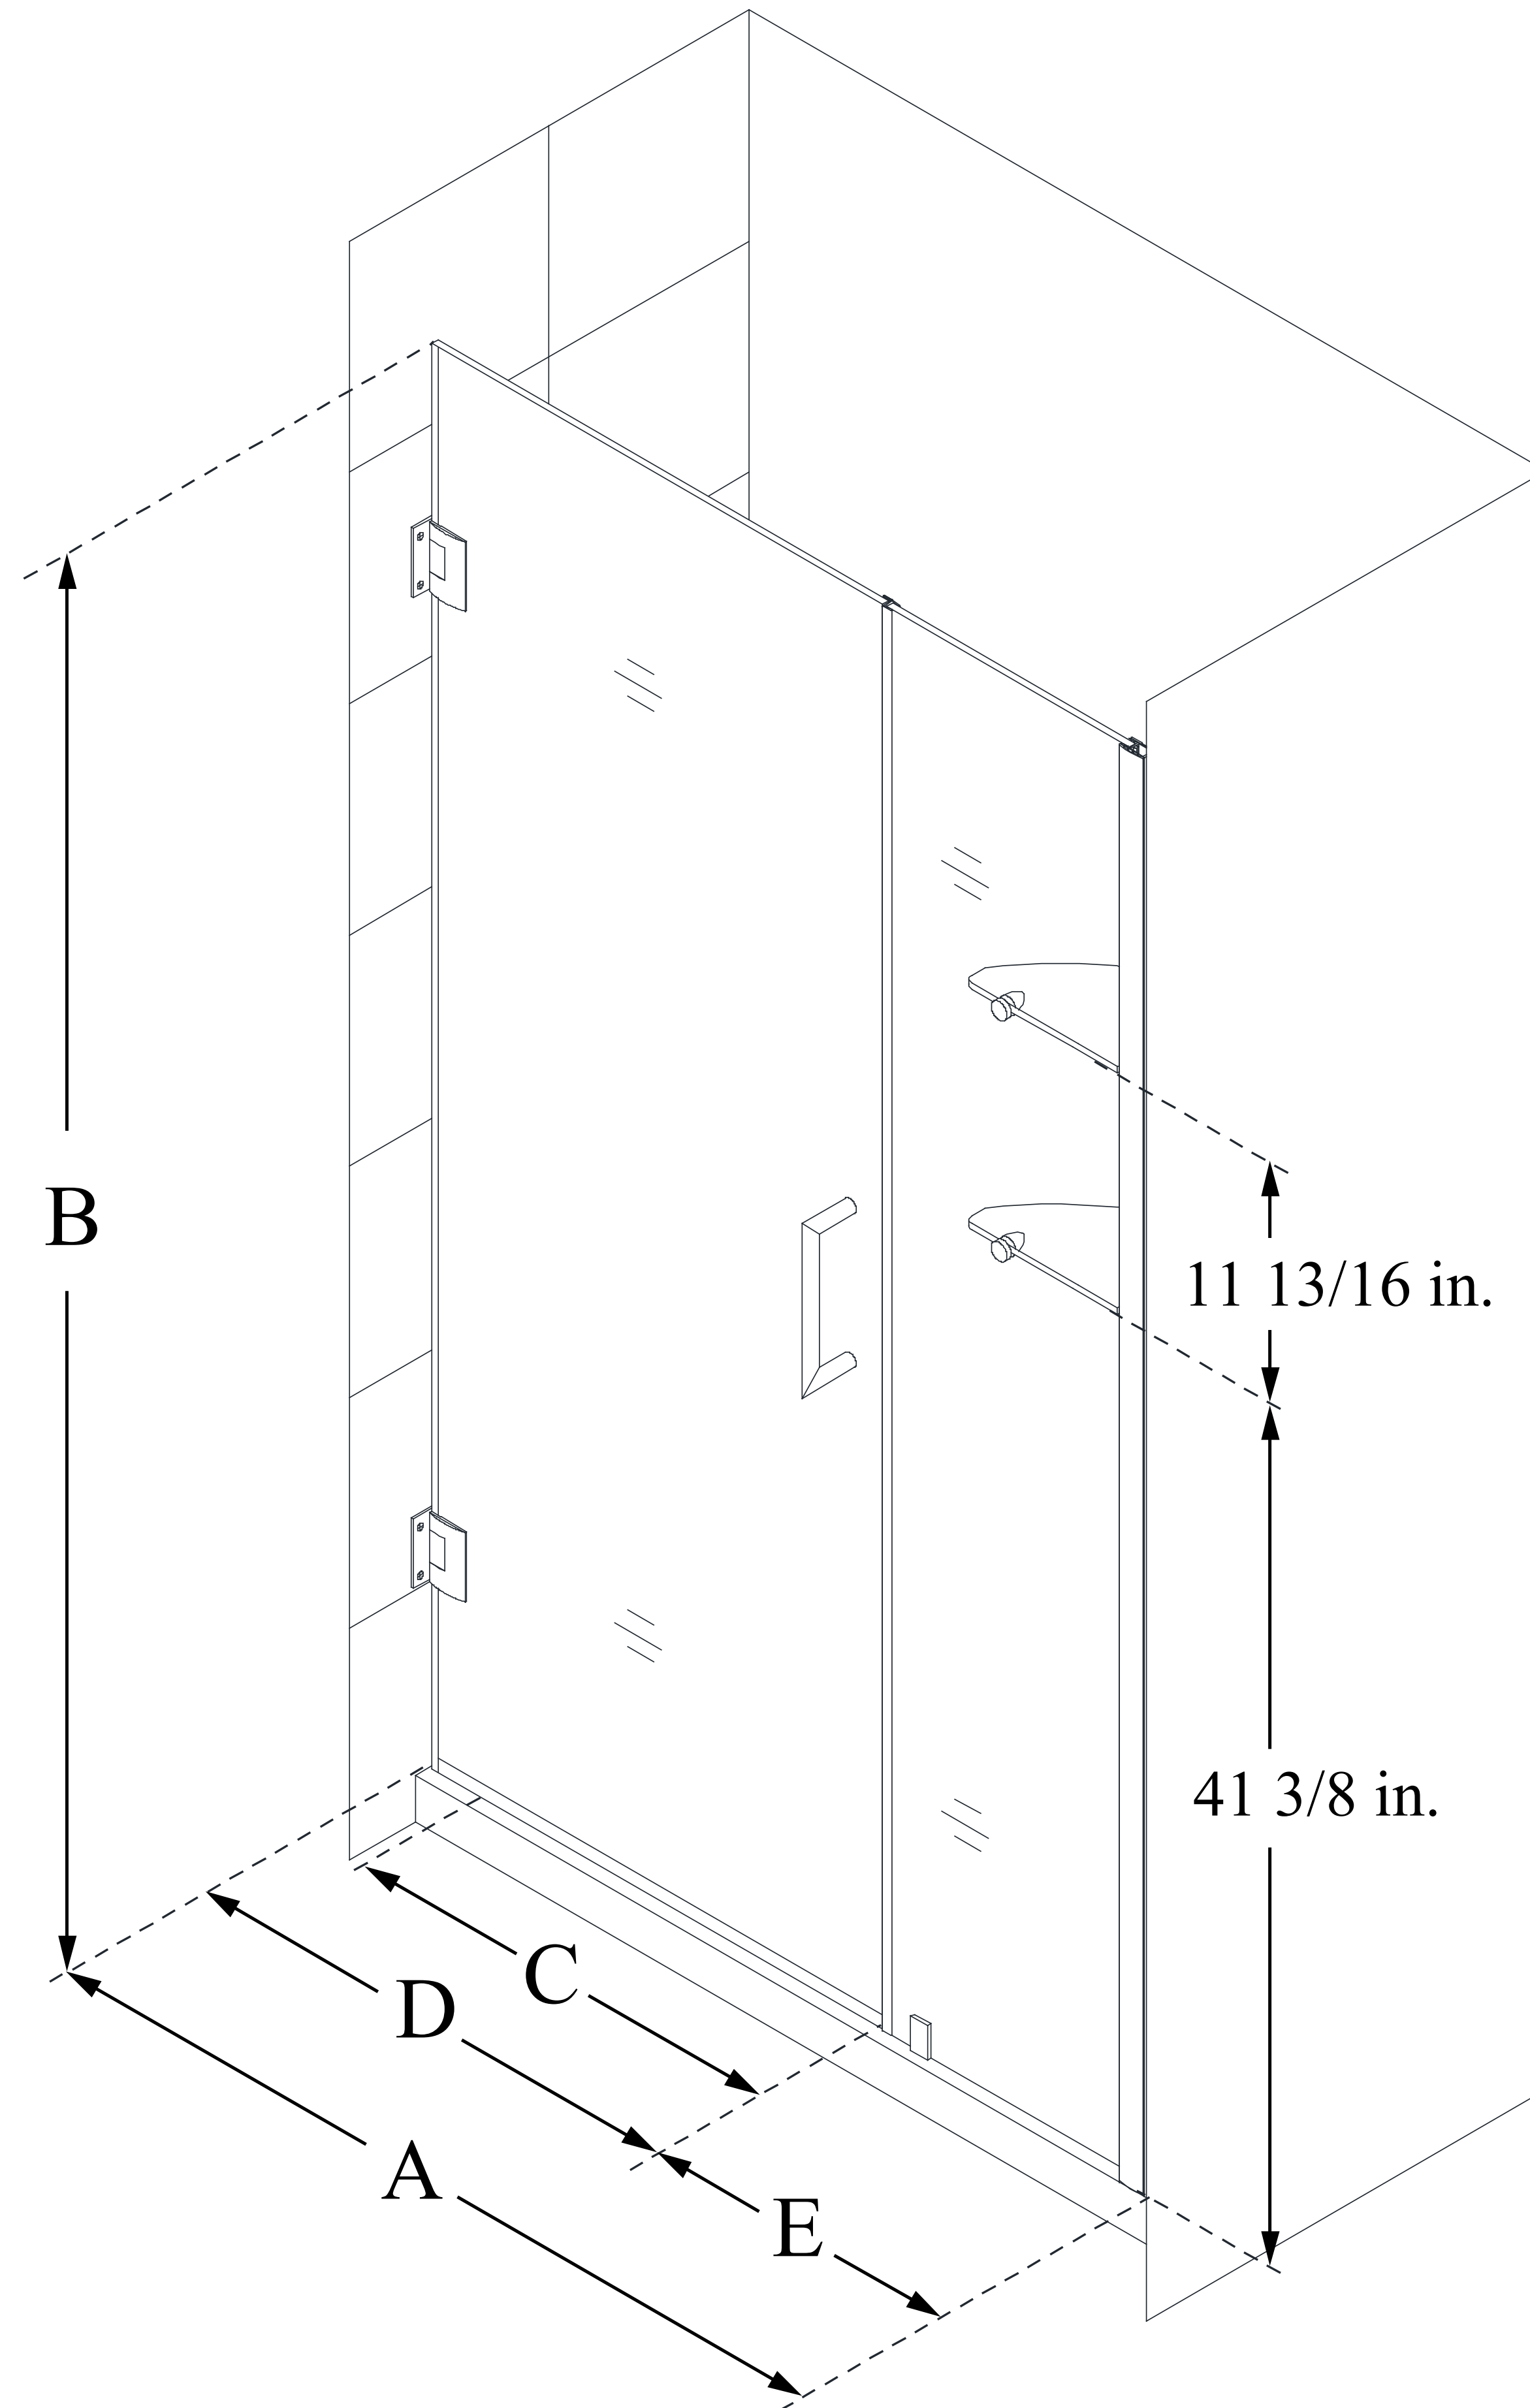

SHDR-20367210CS

UNIDOOR

DreamLine Unidoor 36-37 in. W x
72 in. H Frameless Hinged Shower
Door with Shelves, Clear Glass

SWING DOOR

CONFIGURATION DIMENSIONS:

A: 36 - 37 in.

MODEL WIDTH

B: 72 in.

MODEL HEIGHT

C: 23 in.

ACCESS WIDTH

D: 24 in.

DOOR WIDTH

E: 12 in.

INLINE PANEL WIDTH

DreamLine reserves the right to update or modify the hardware or materials pictured without prior notice for the purpose of product improvement and customer satisfaction.