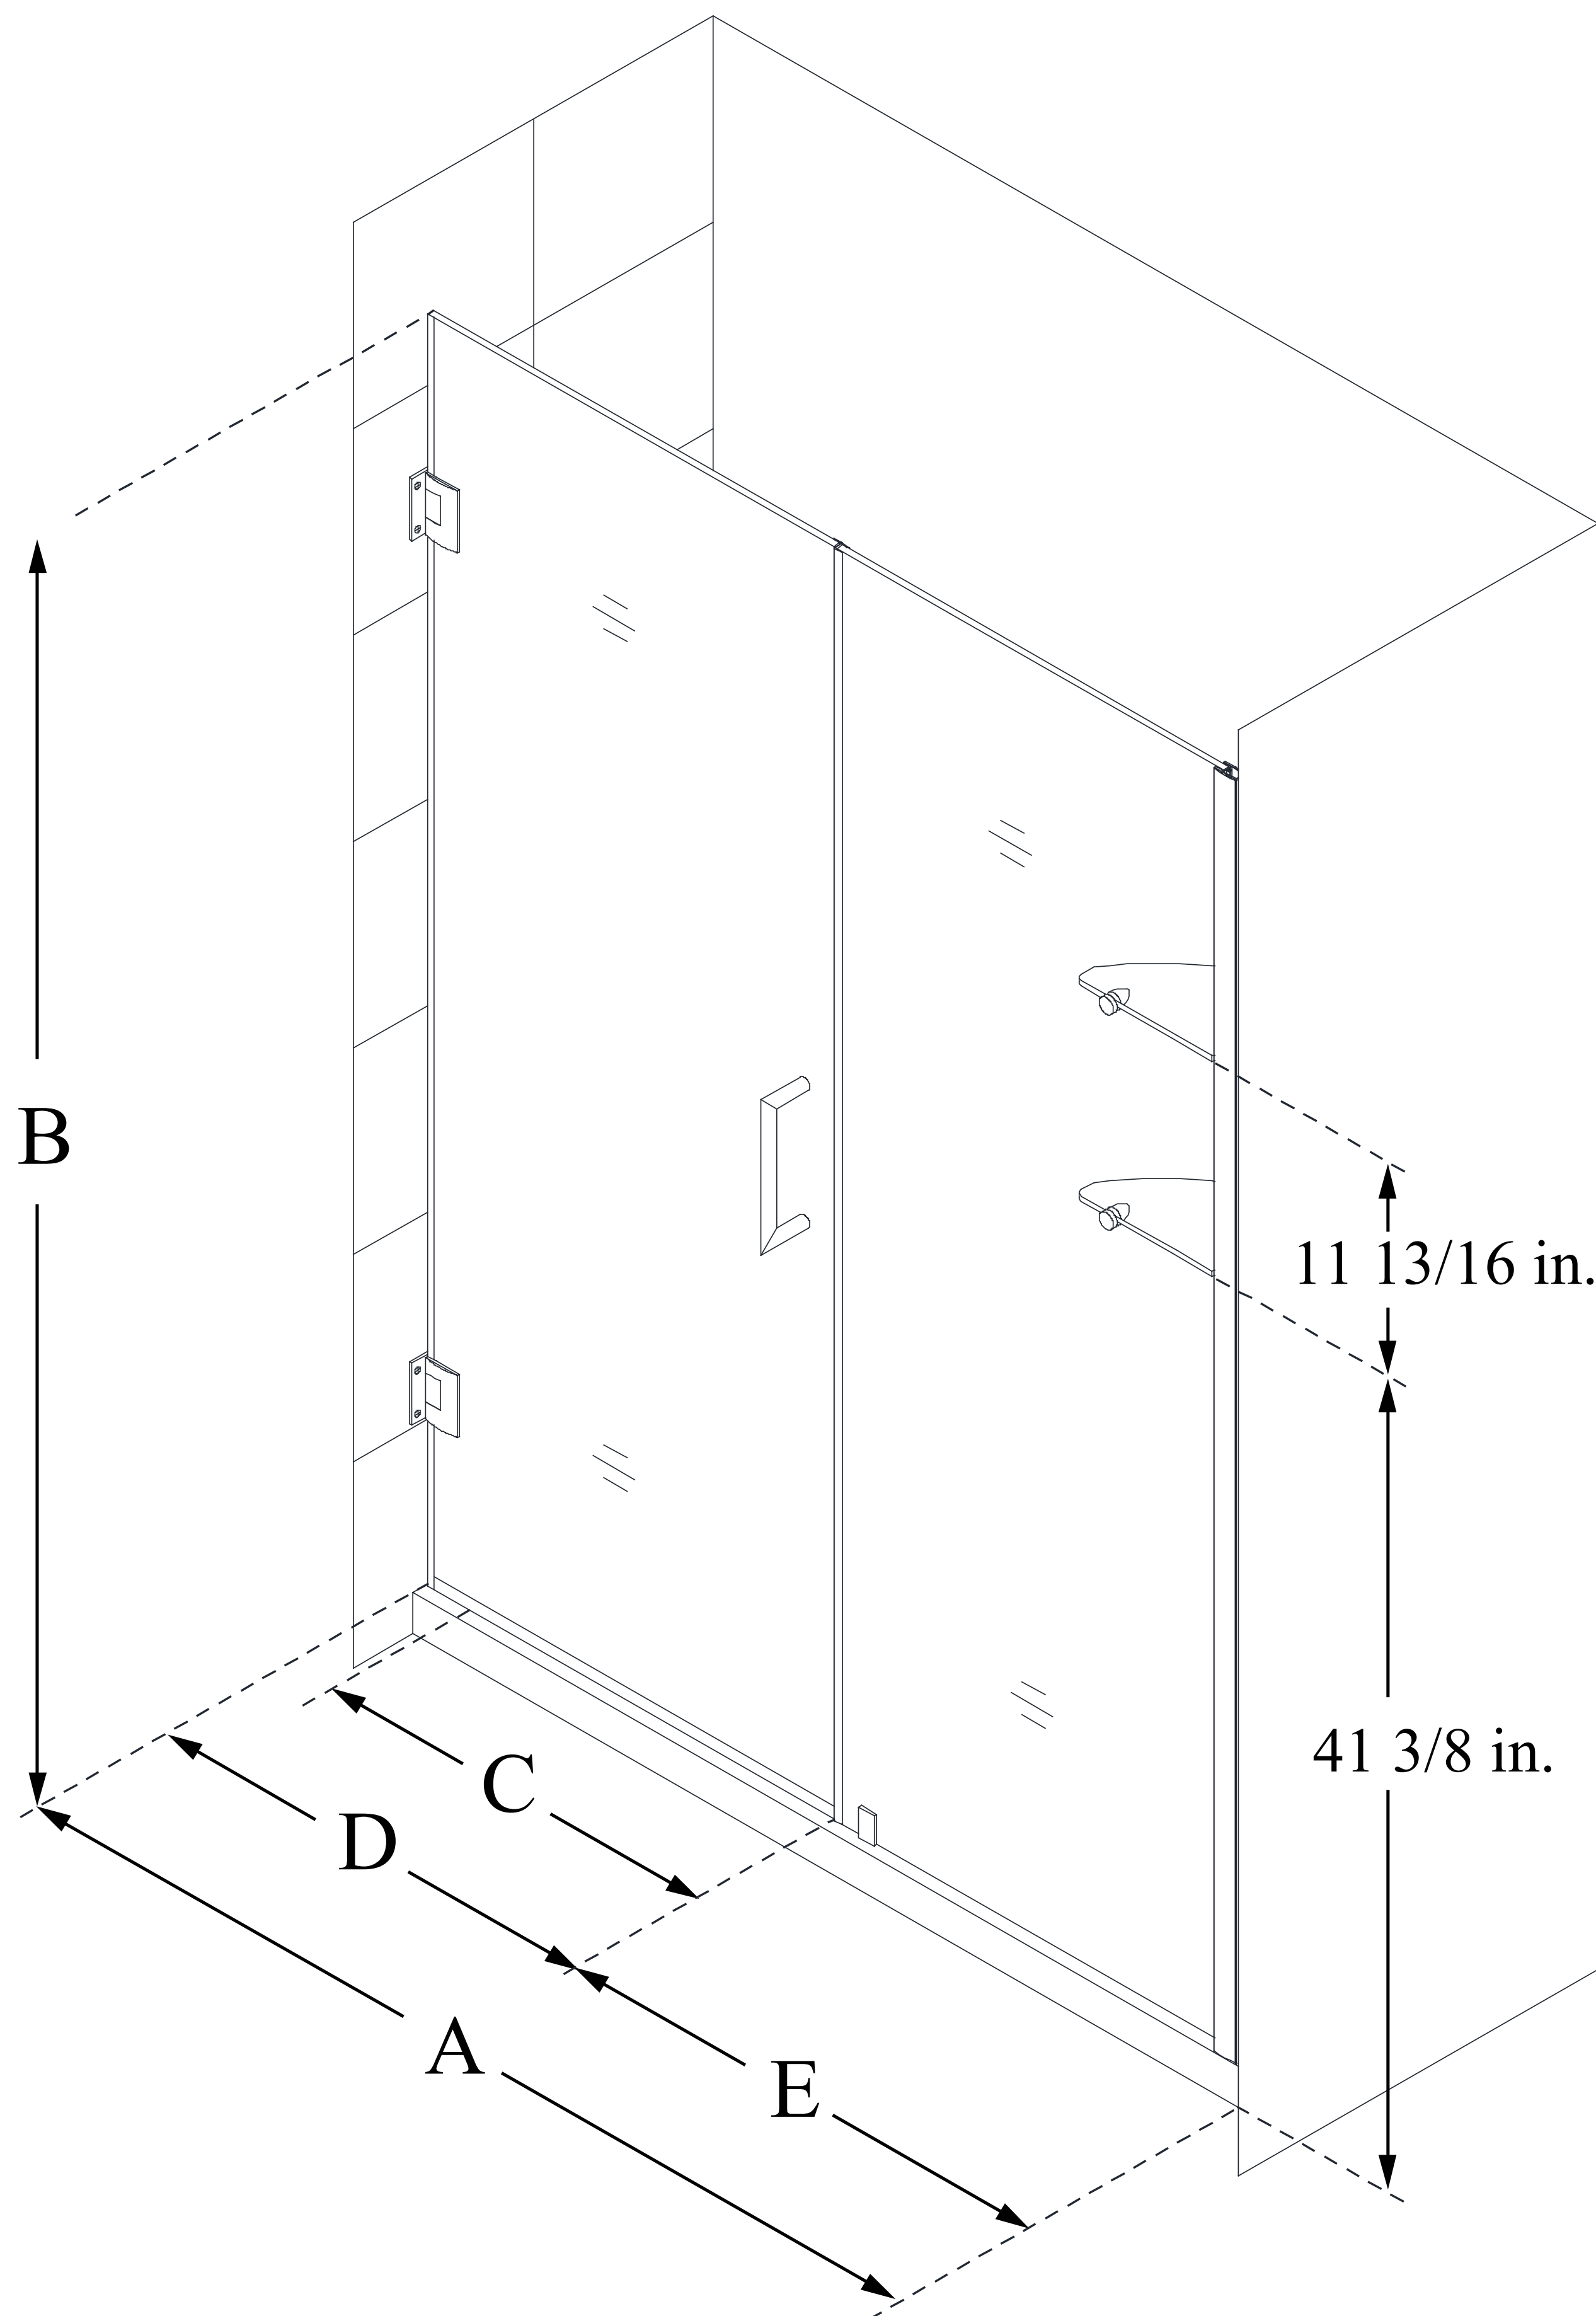

SHDR-20567210S

UNIDOOR

DreamLine Unidoor 56-57 in. W x
72 in. H Frameless Hinged Shower
Door with Shelves, Clear Glass

SWING DOOR

**CONFIGURATION
DIMENSIONS:**

A: 56 - 57 in.

MODEL WIDTH

B: 72 in.

MODEL HEIGHT

C: 25 in.

ACCESS WIDTH

D: 26 in.

DOOR WIDTH

E: 30 in.

INLINE PANEL WIDTH

DreamLine reserves the right to update or modify the hardware or materials pictured without prior notice for the purpose of product improvement and customer satisfaction.