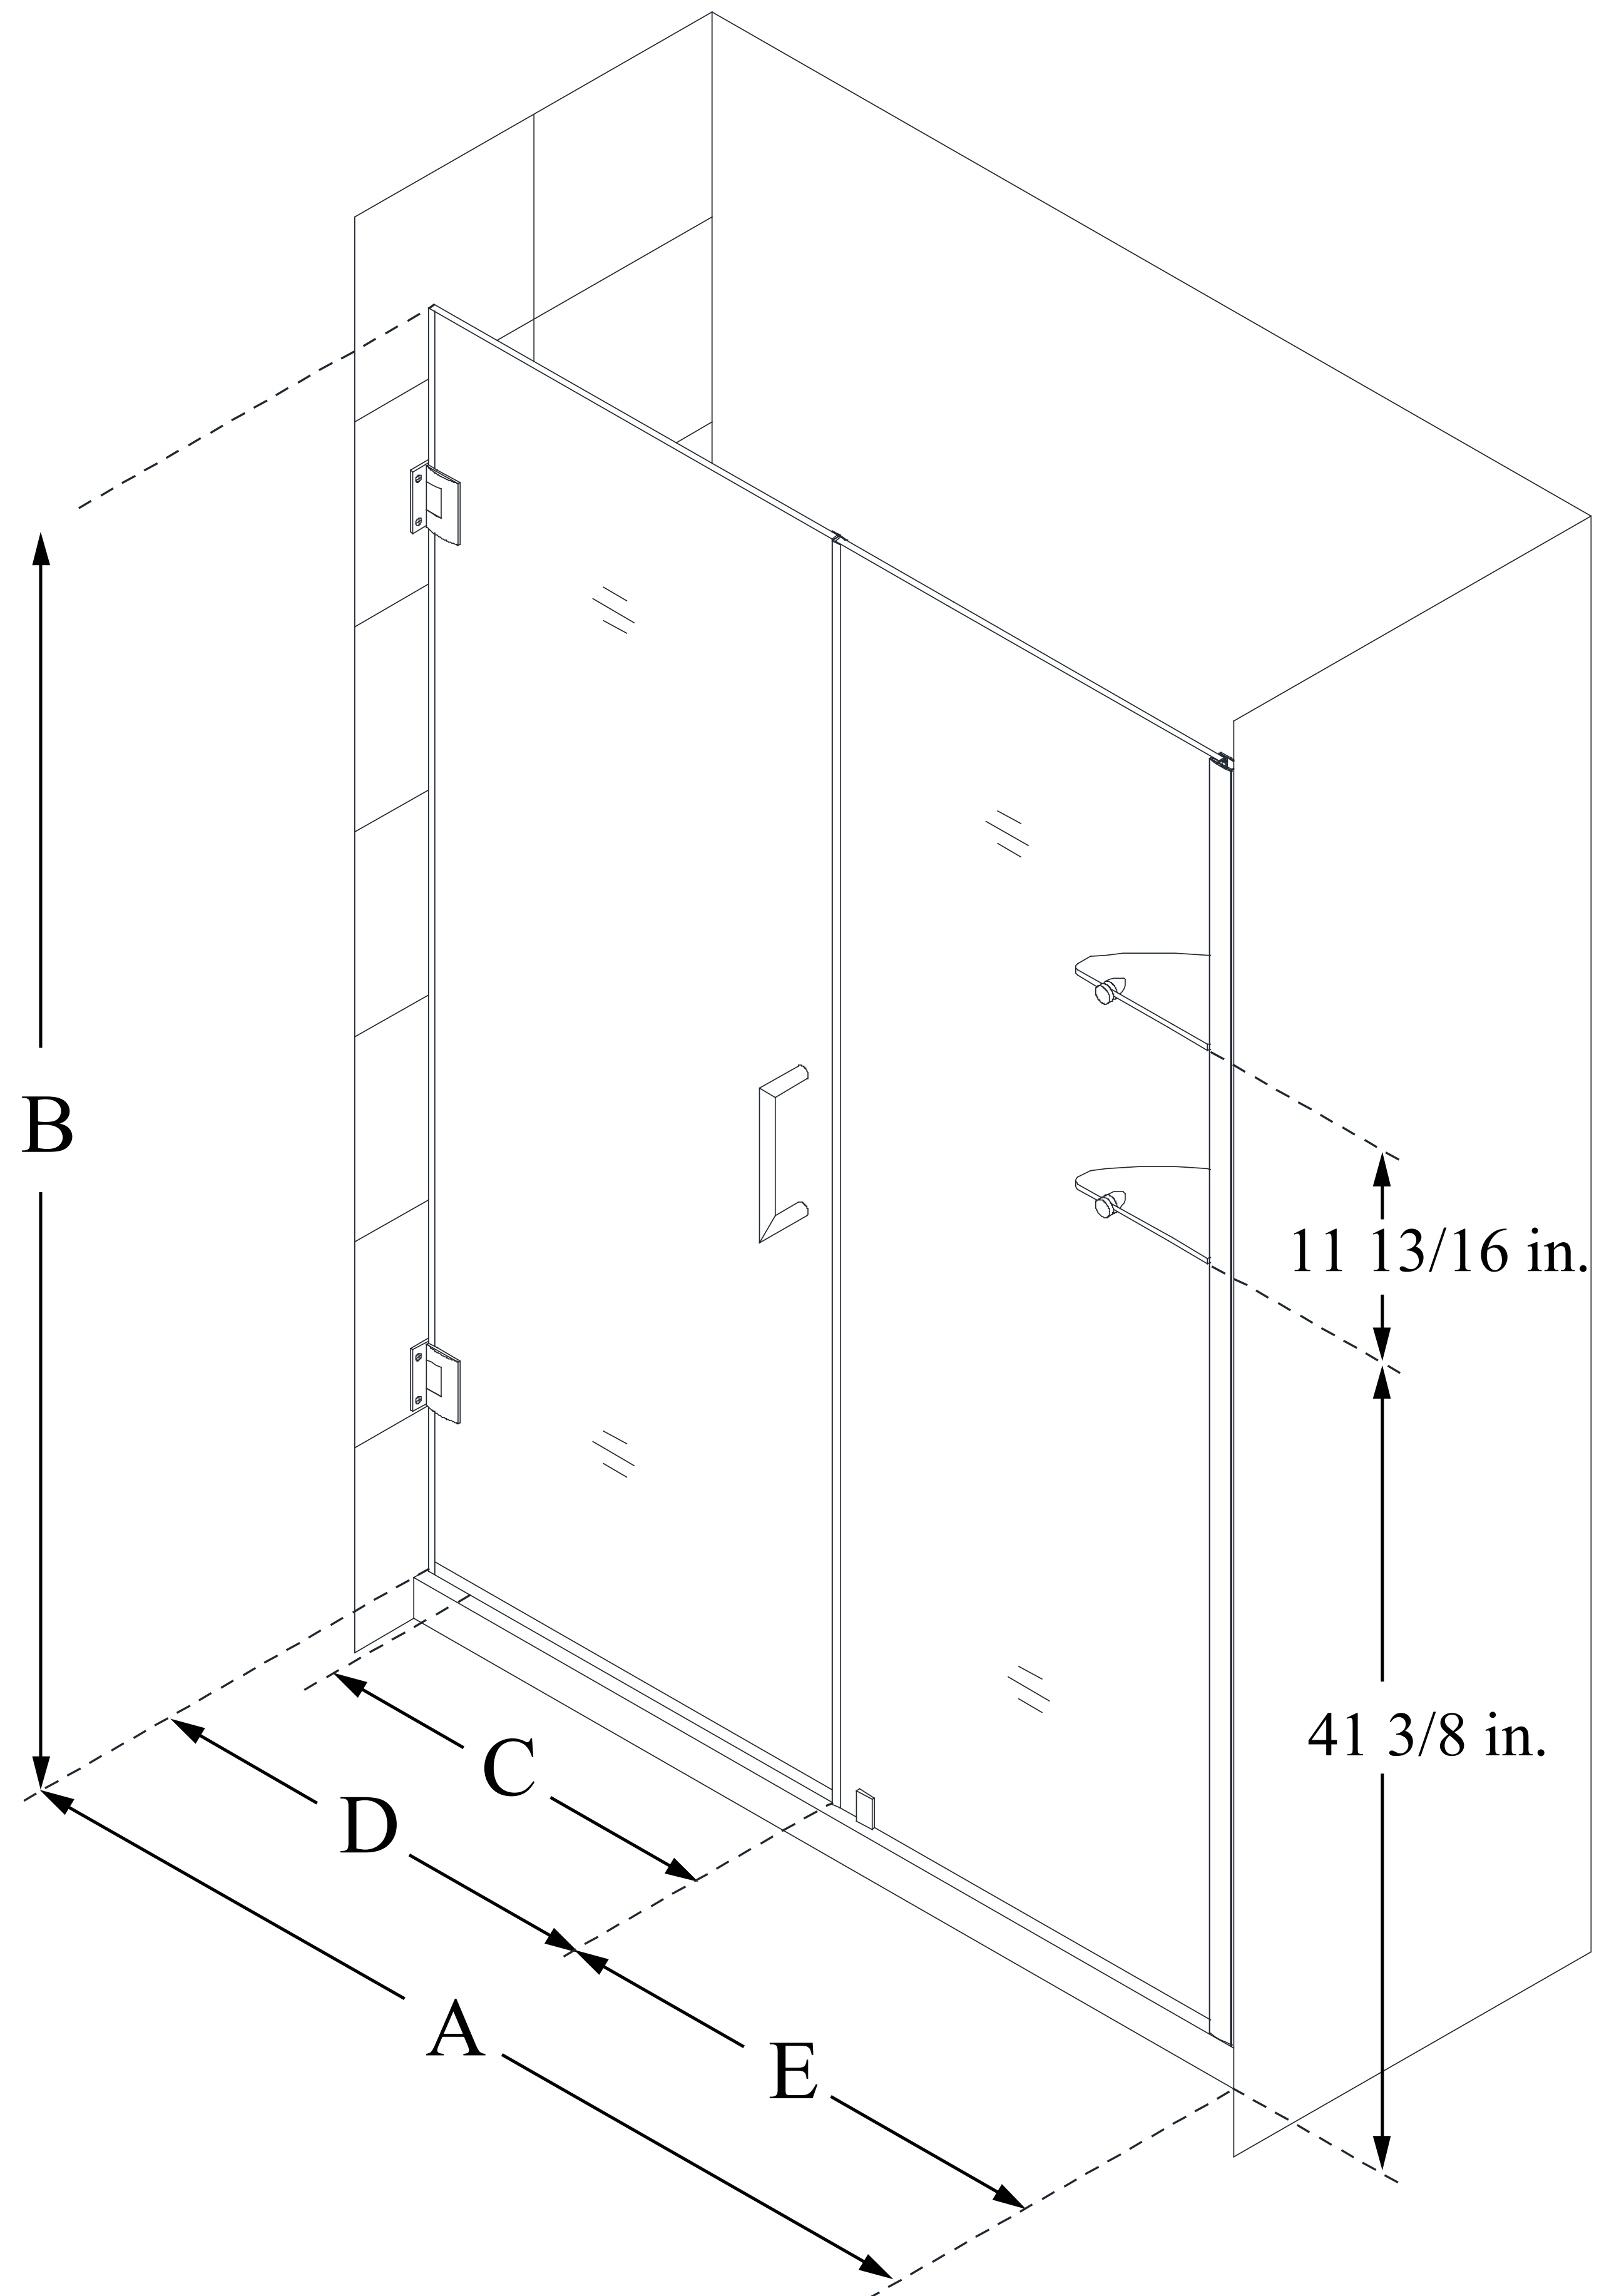

SHDR-20557210S

UNIDOOR

DreamLine Unidoor 55-56 in. W x
72 in. H Frameless Hinged Shower
Door with Shelves, Clear Glass

SWING DOOR

CONFIGURATION DIMENSIONS:

A: 55 - 56 in.

MODEL WIDTH

B: 72 in.

MODEL HEIGHT

C: 24 in.

ACCESS WIDTH

D: 25 in.

DOOR WIDTH

E: 30 in.

INLINE PANEL WIDTH

DreamLine reserves the right to update or modify the hardware or materials pictured without prior notice for the purpose of product improvement and customer satisfaction.