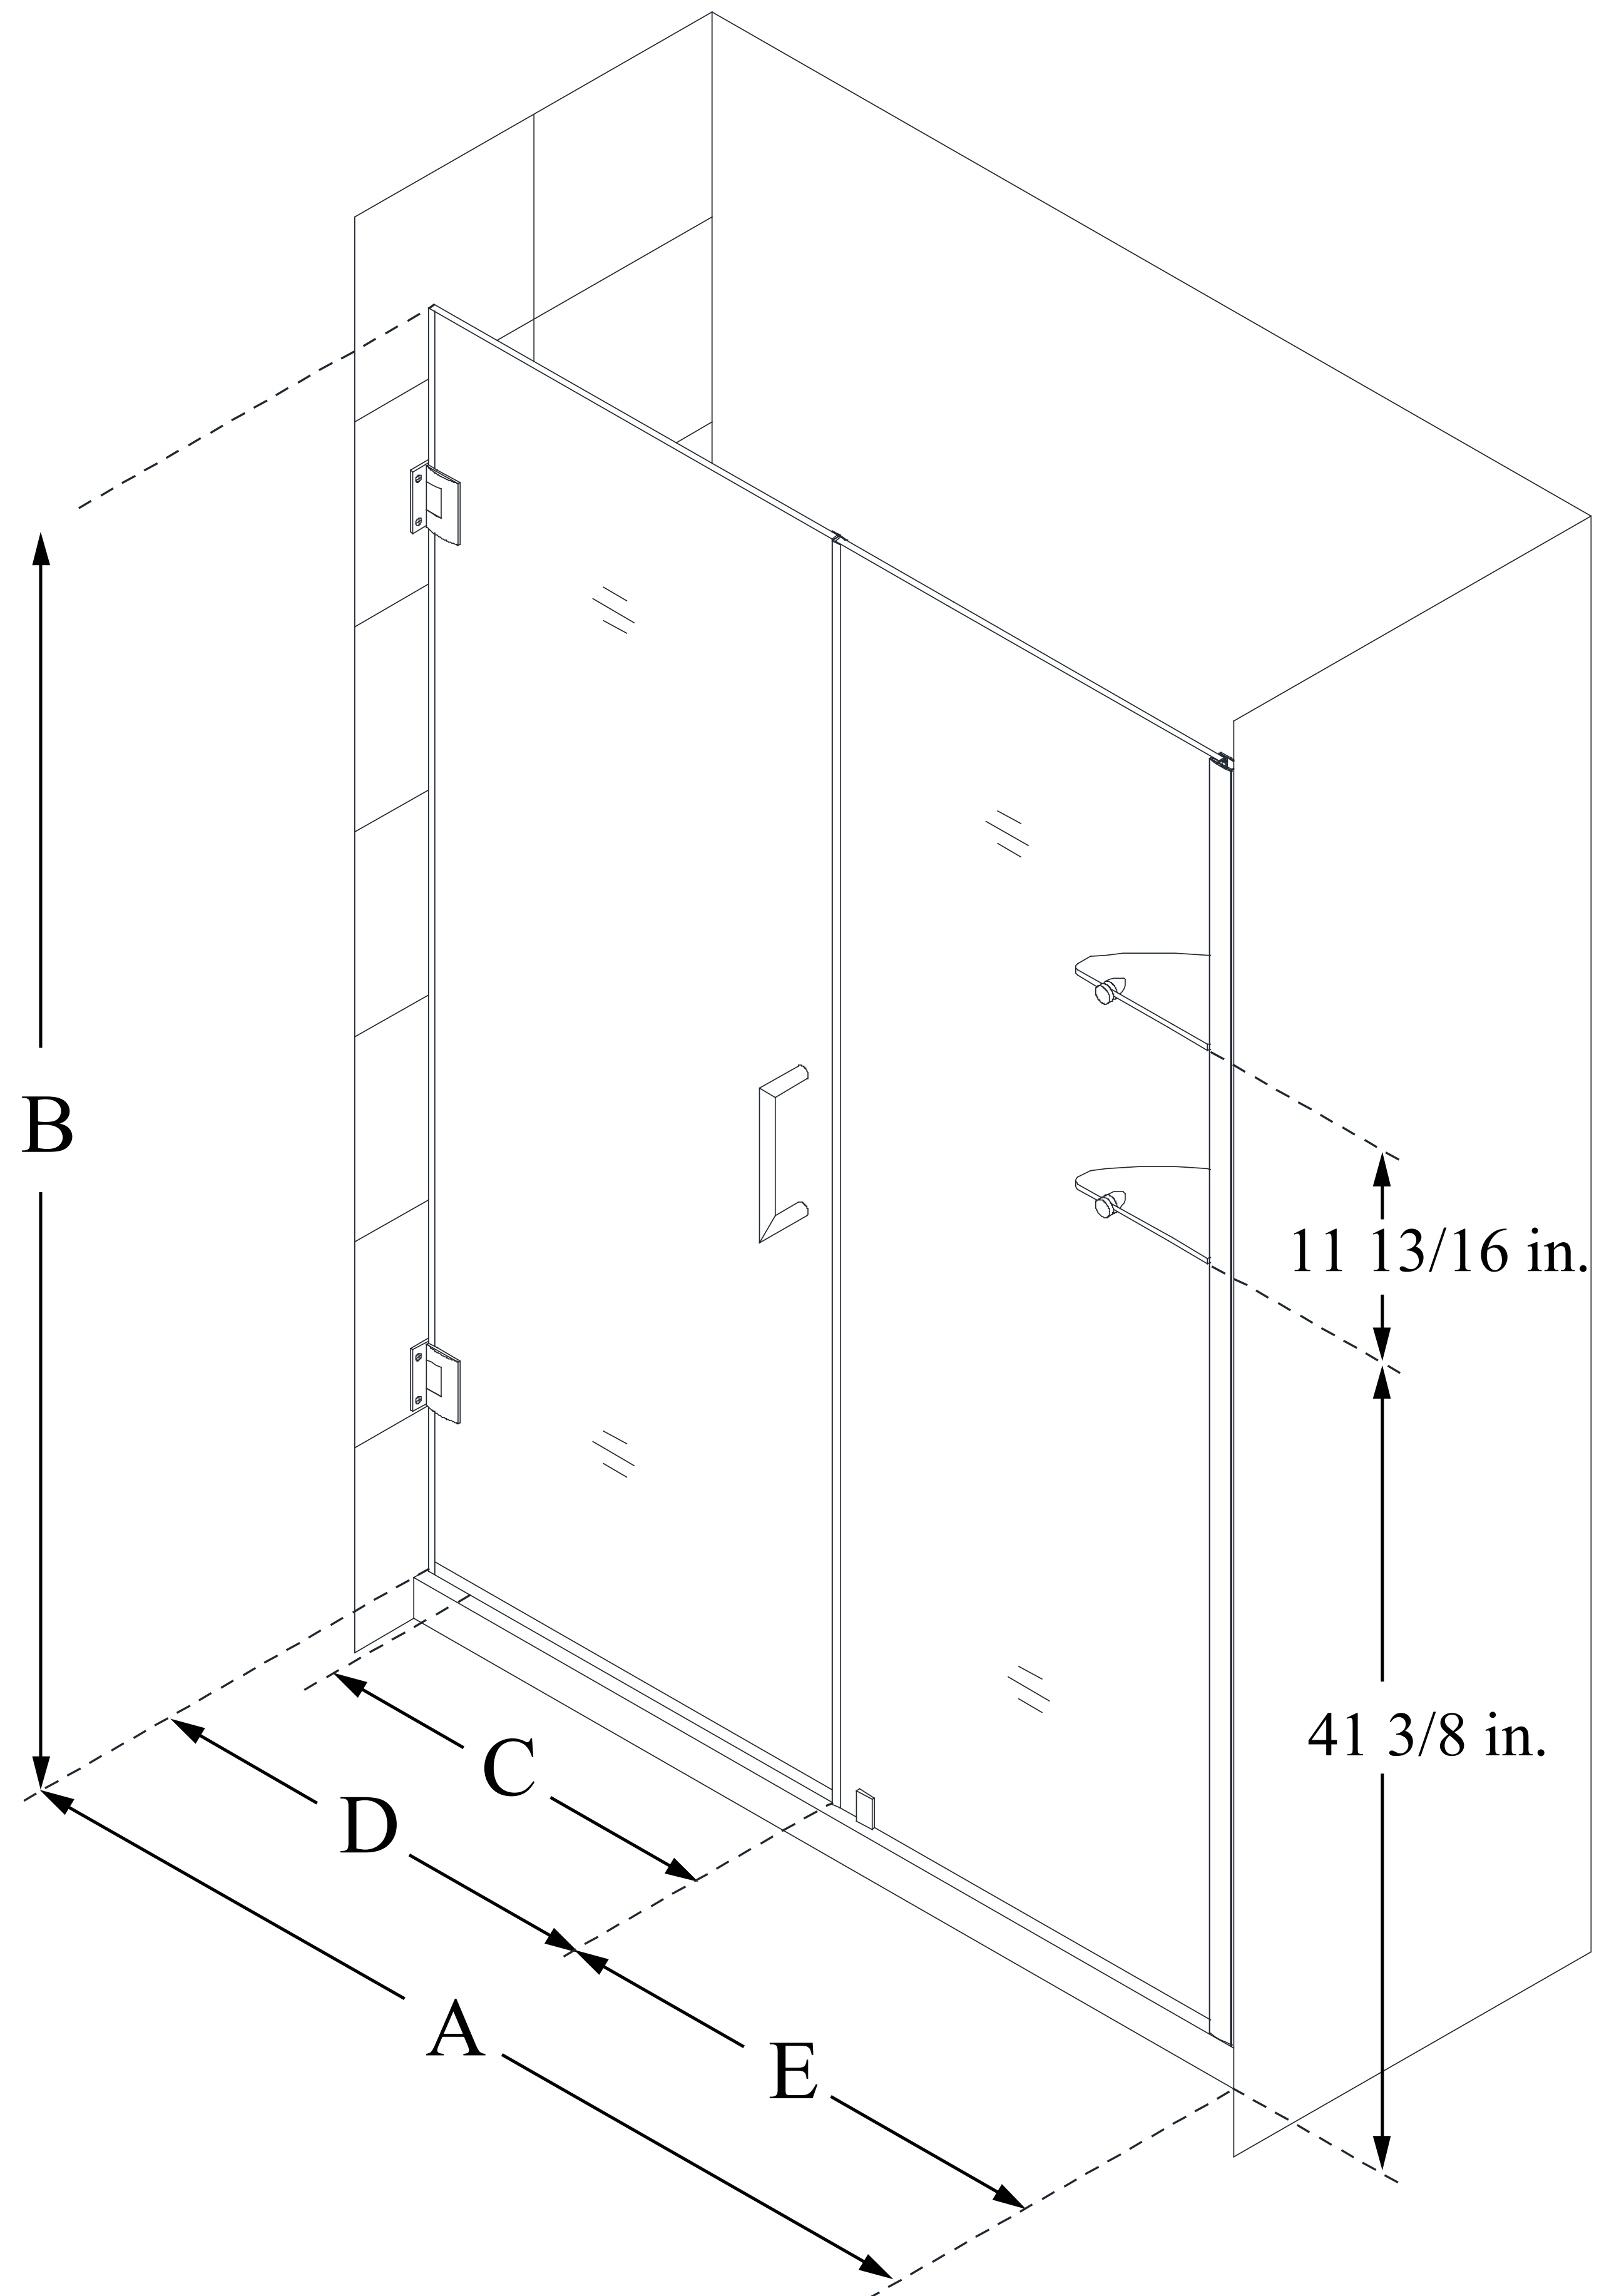

SHDR-20537210CS

UNIDOOR

DreamLine Unidoor 53-54 in. W x
72 in. H Frameless Hinged Shower
Door with Shelves, Clear Glass

SWING DOOR

CONFIGURATION DIMENSIONS:

A: 53 - 54 in.

MODEL WIDTH

B: 72 in.

MODEL HEIGHT

C: 22 in.

ACCESS WIDTH

D: 23 in.

DOOR WIDTH

E: 30 in.

INLINE PANEL WIDTH

DreamLine reserves the right to update or modify the hardware or materials pictured without prior notice for the purpose of product improvement and customer satisfaction.