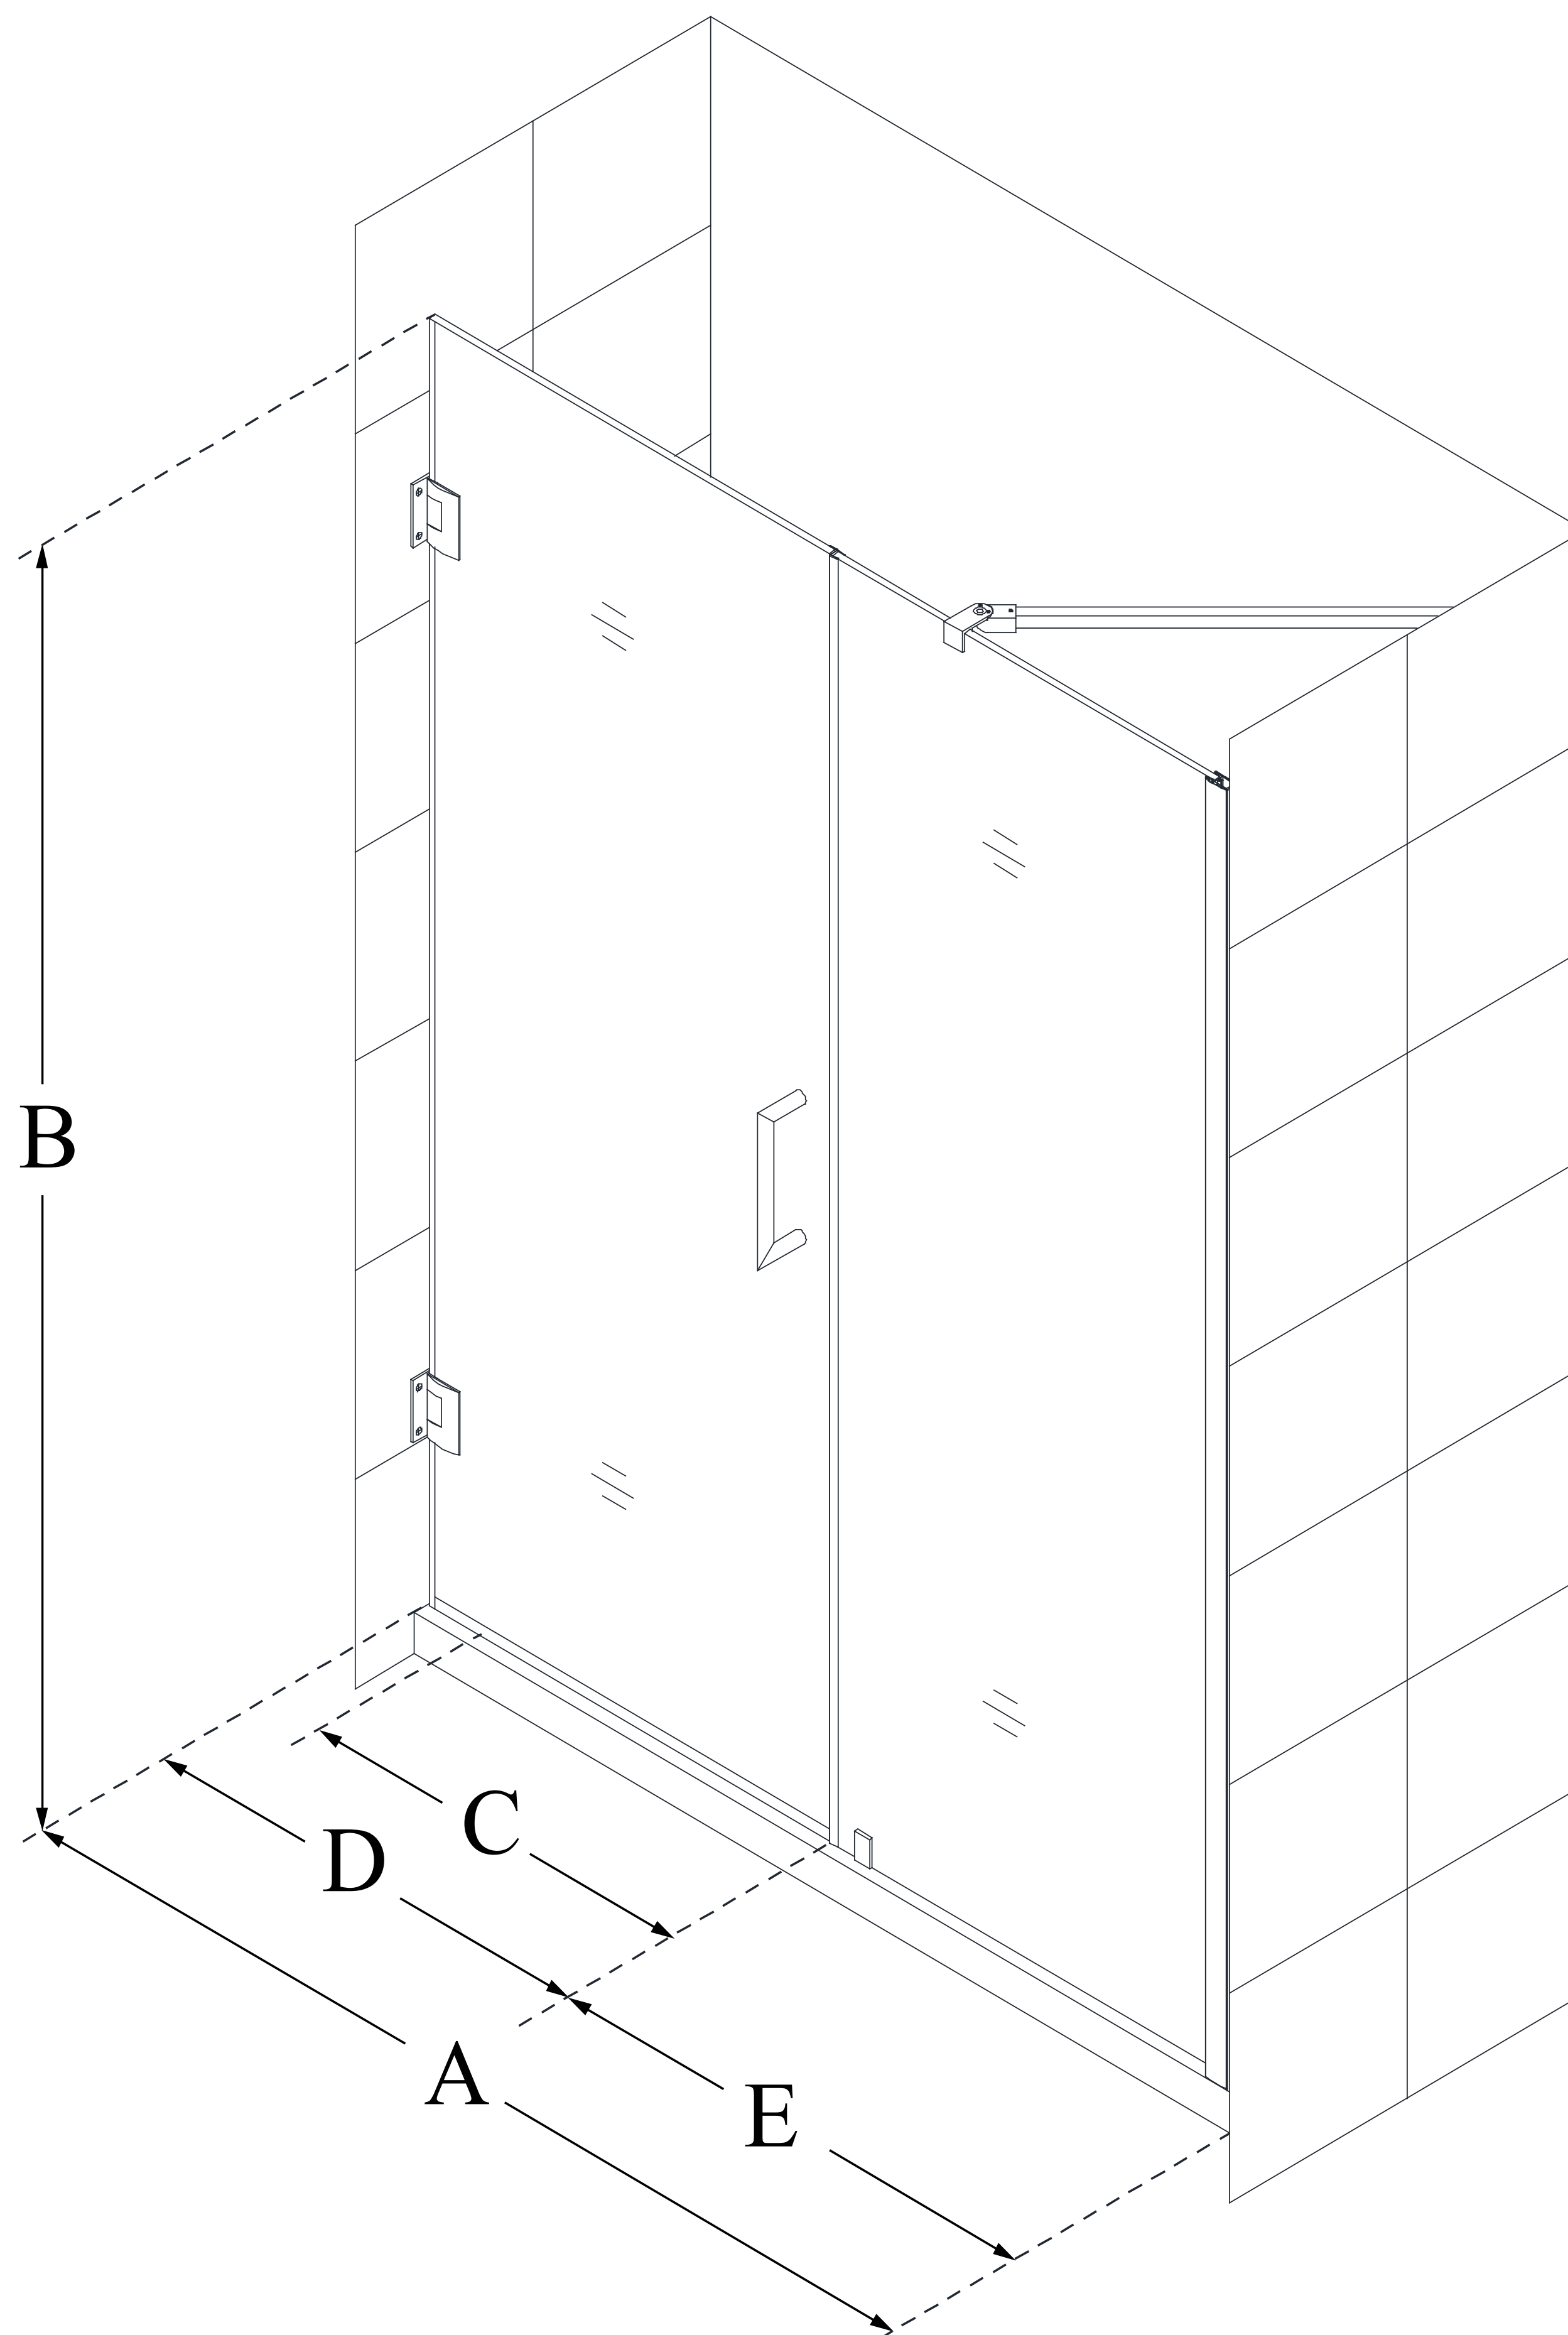

SHDR-20547210

UNIDOOR

DreamLine Unidoor 54-55 in. W x
72 in. H Frameless Hinged Shower
Door with Support Arm, Clear
Glass

SWING DOOR

CONFIGURATION DIMENSIONS:

A: 54 - 55 in.

MODEL WIDTH

B: 72 in.

MODEL HEIGHT

C: 29 in.

ACCESS WIDTH

D: 30 in.

DOOR WIDTH

E: 24 in.

INLINE PANEL WIDTH

DreamLine reserves the right to update or modify the hardware or materials pictured without prior notice for the purpose of product improvement and customer satisfaction.