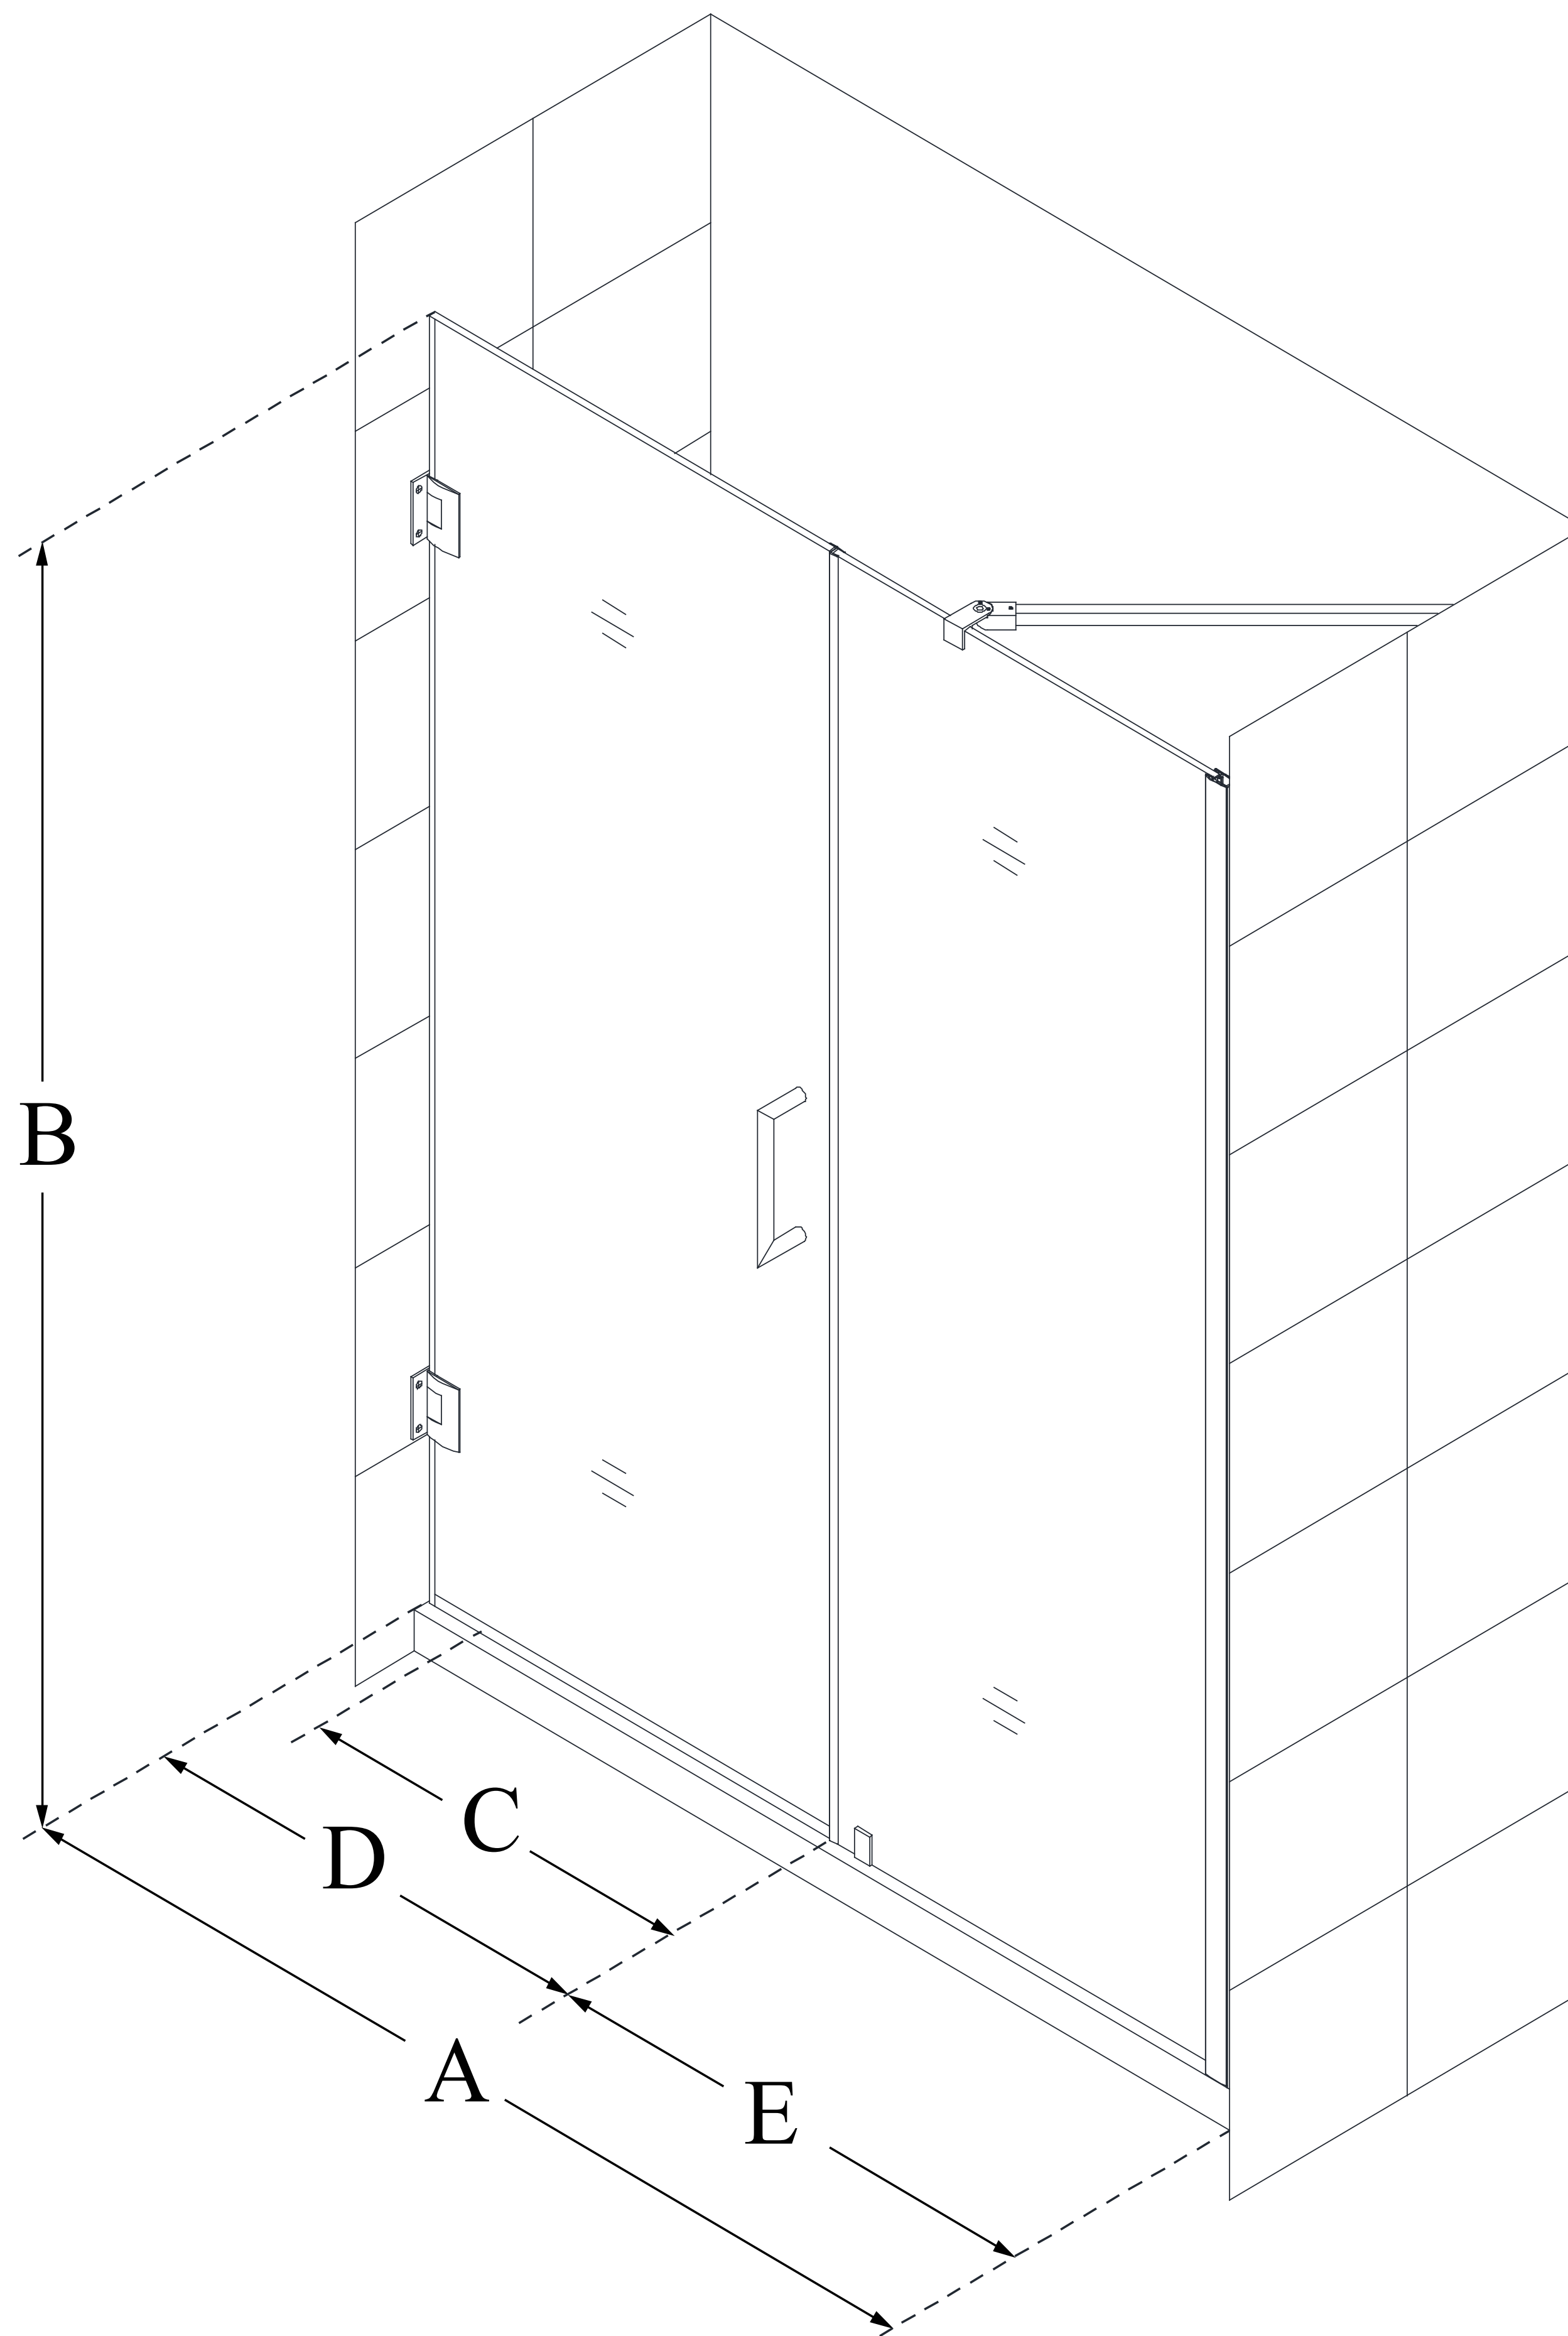

## UNIDOOR

DreamLine Unidoor 53-54 in. W x  
72 in. H Frameless Hinged Shower  
Door with Support Arm, Clear  
Glass

**SWING DOOR**

### CONFIGURATION DIMENSIONS:

**A: 53 - 54 in.**

MODEL WIDTH

**B: 72 in.**

MODEL HEIGHT

**C: 28 in.**

ACCESS WIDTH

**D: 29 in.**

DOOR WIDTH

**E: 24 in.**

INLINE PANEL WIDTH

DreamLine reserves the right to update or modify the hardware or materials pictured without prior notice for the purpose of product improvement and customer satisfaction.