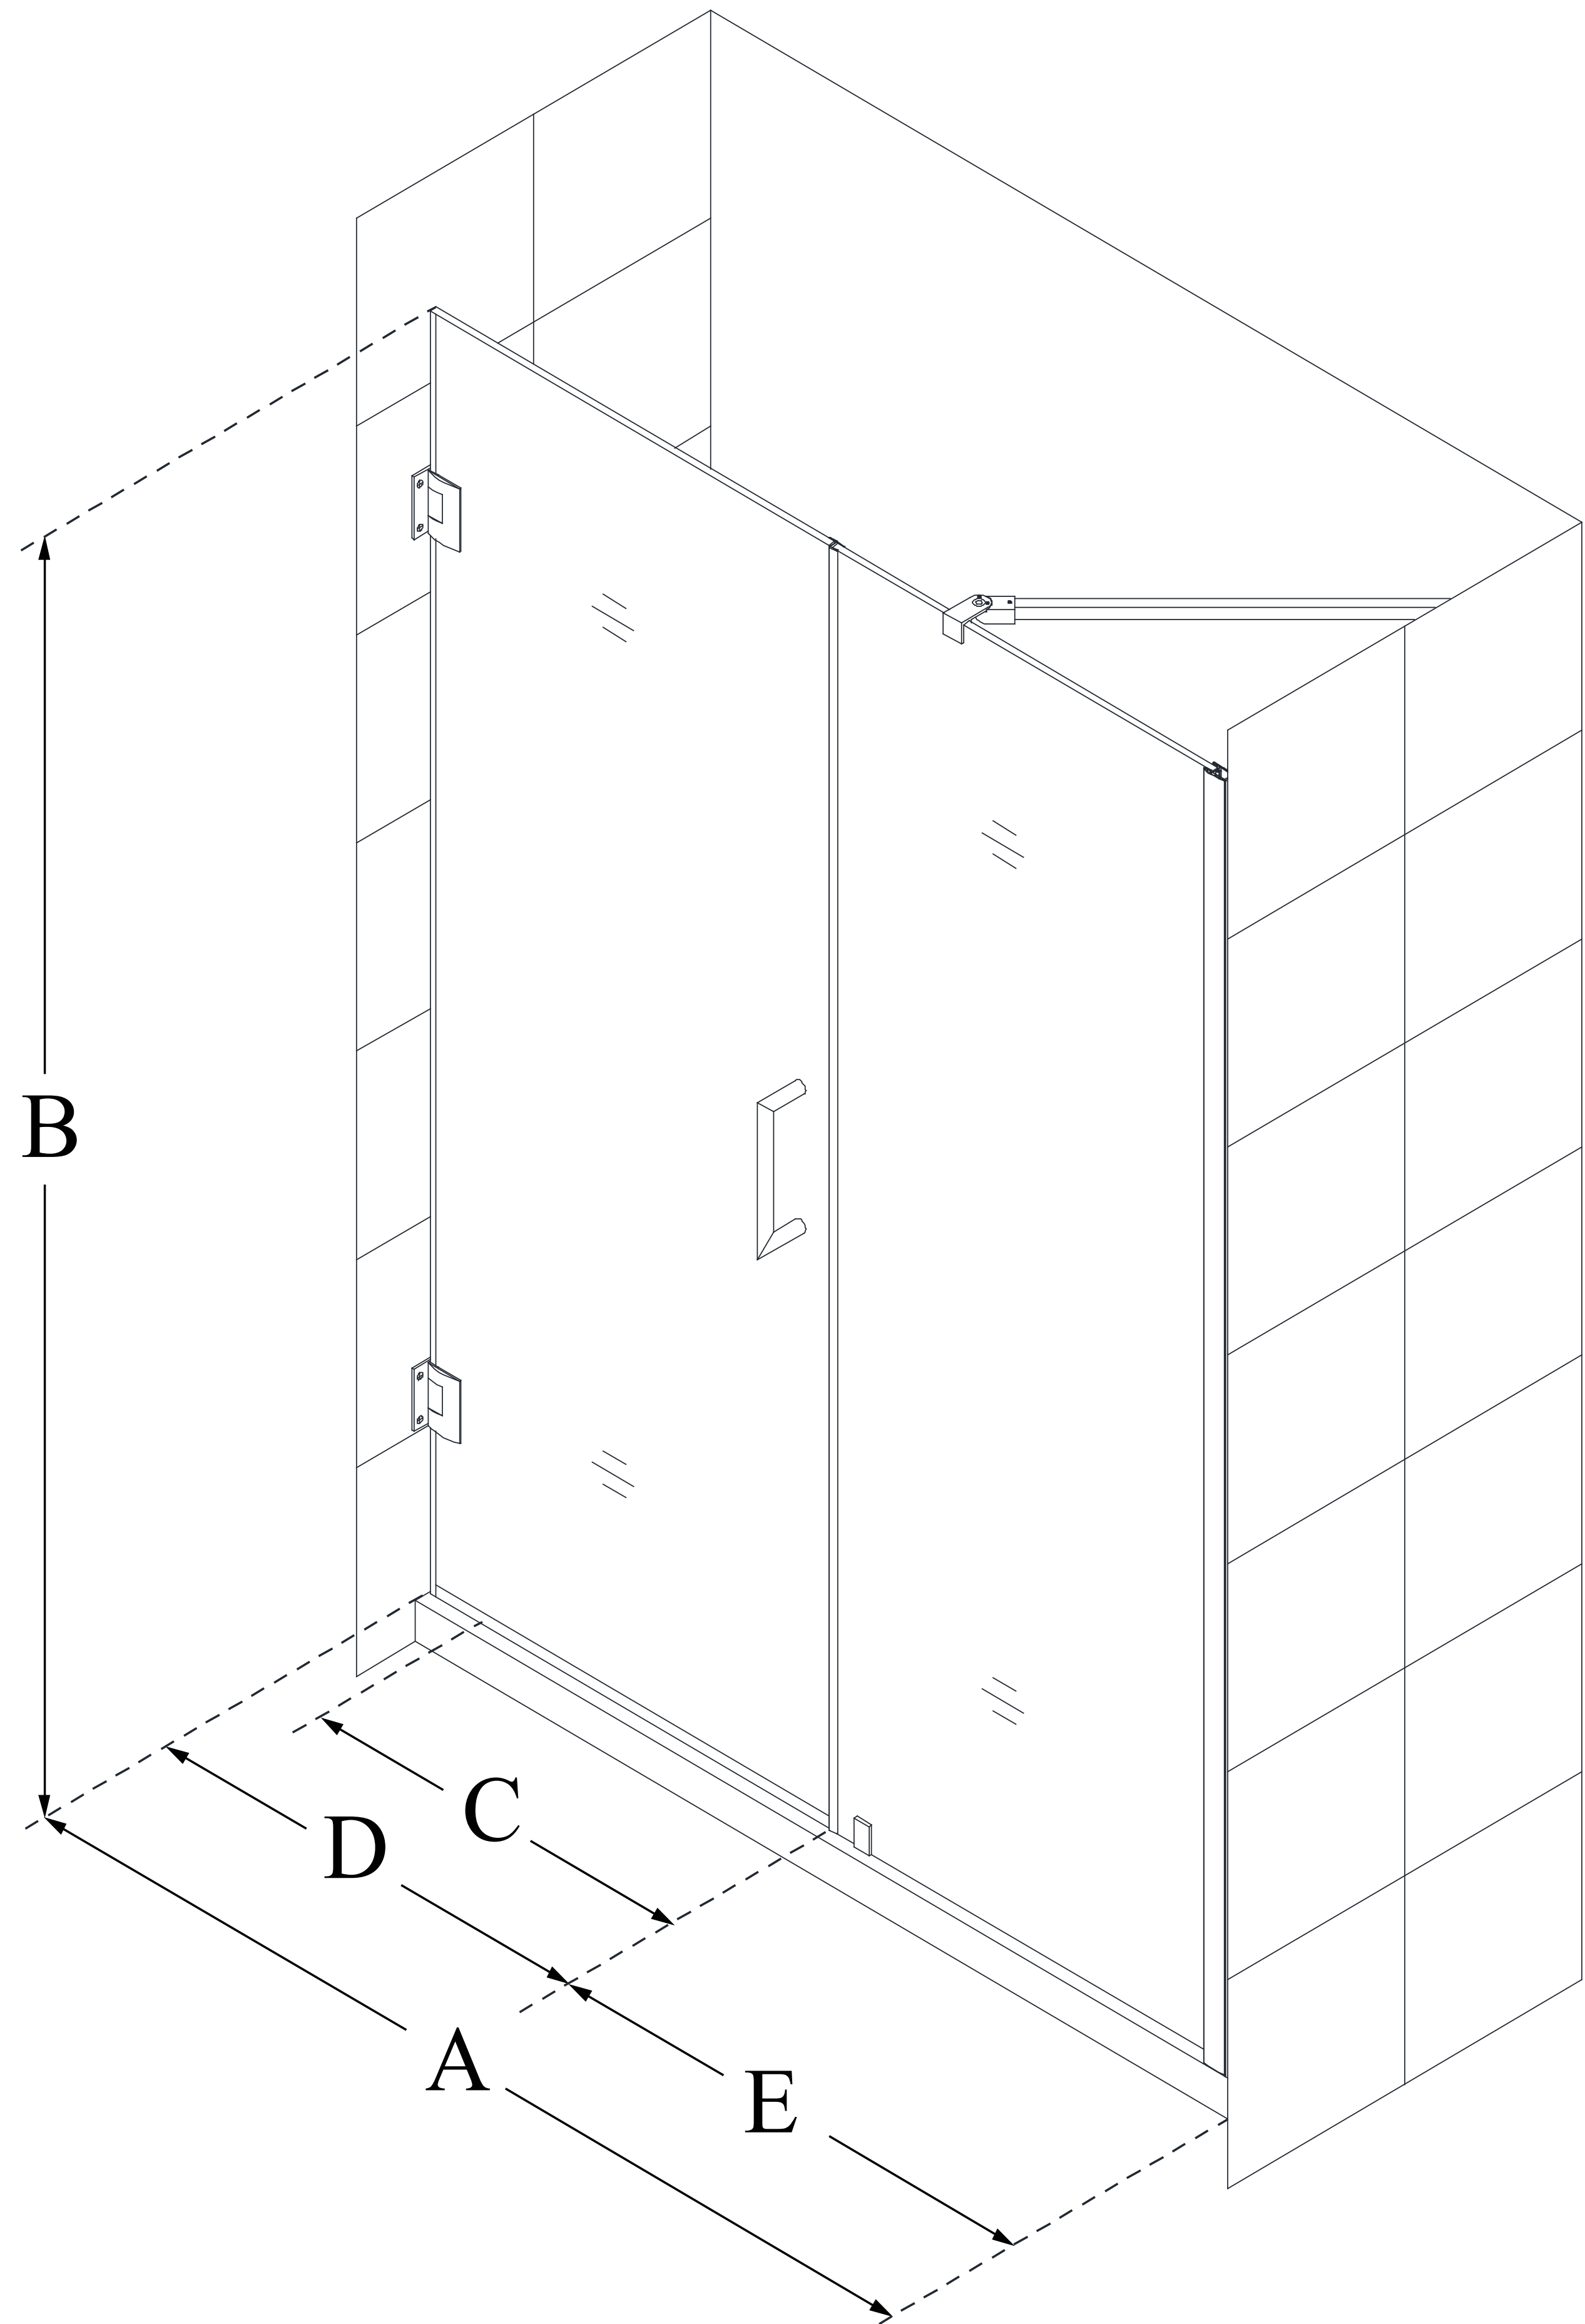

## UNIDOOR

DreamLine Unidoor 52-53 in. W x  
72 in. H Frameless Hinged Shower  
Door with Support Arm, Clear  
Glass

**SWING DOOR**

### CONFIGURATION DIMENSIONS:

**A: 52 - 53 in.**

MODEL WIDTH

**B: 72 in.**

MODEL HEIGHT

**C: 27 in.**

ACCESS WIDTH

**D: 28 in.**

DOOR WIDTH

**E: 24 in.**

INLINE PANEL WIDTH

DreamLine reserves the right to update or modify the hardware or materials pictured without prior notice for the purpose of product improvement and customer satisfaction.