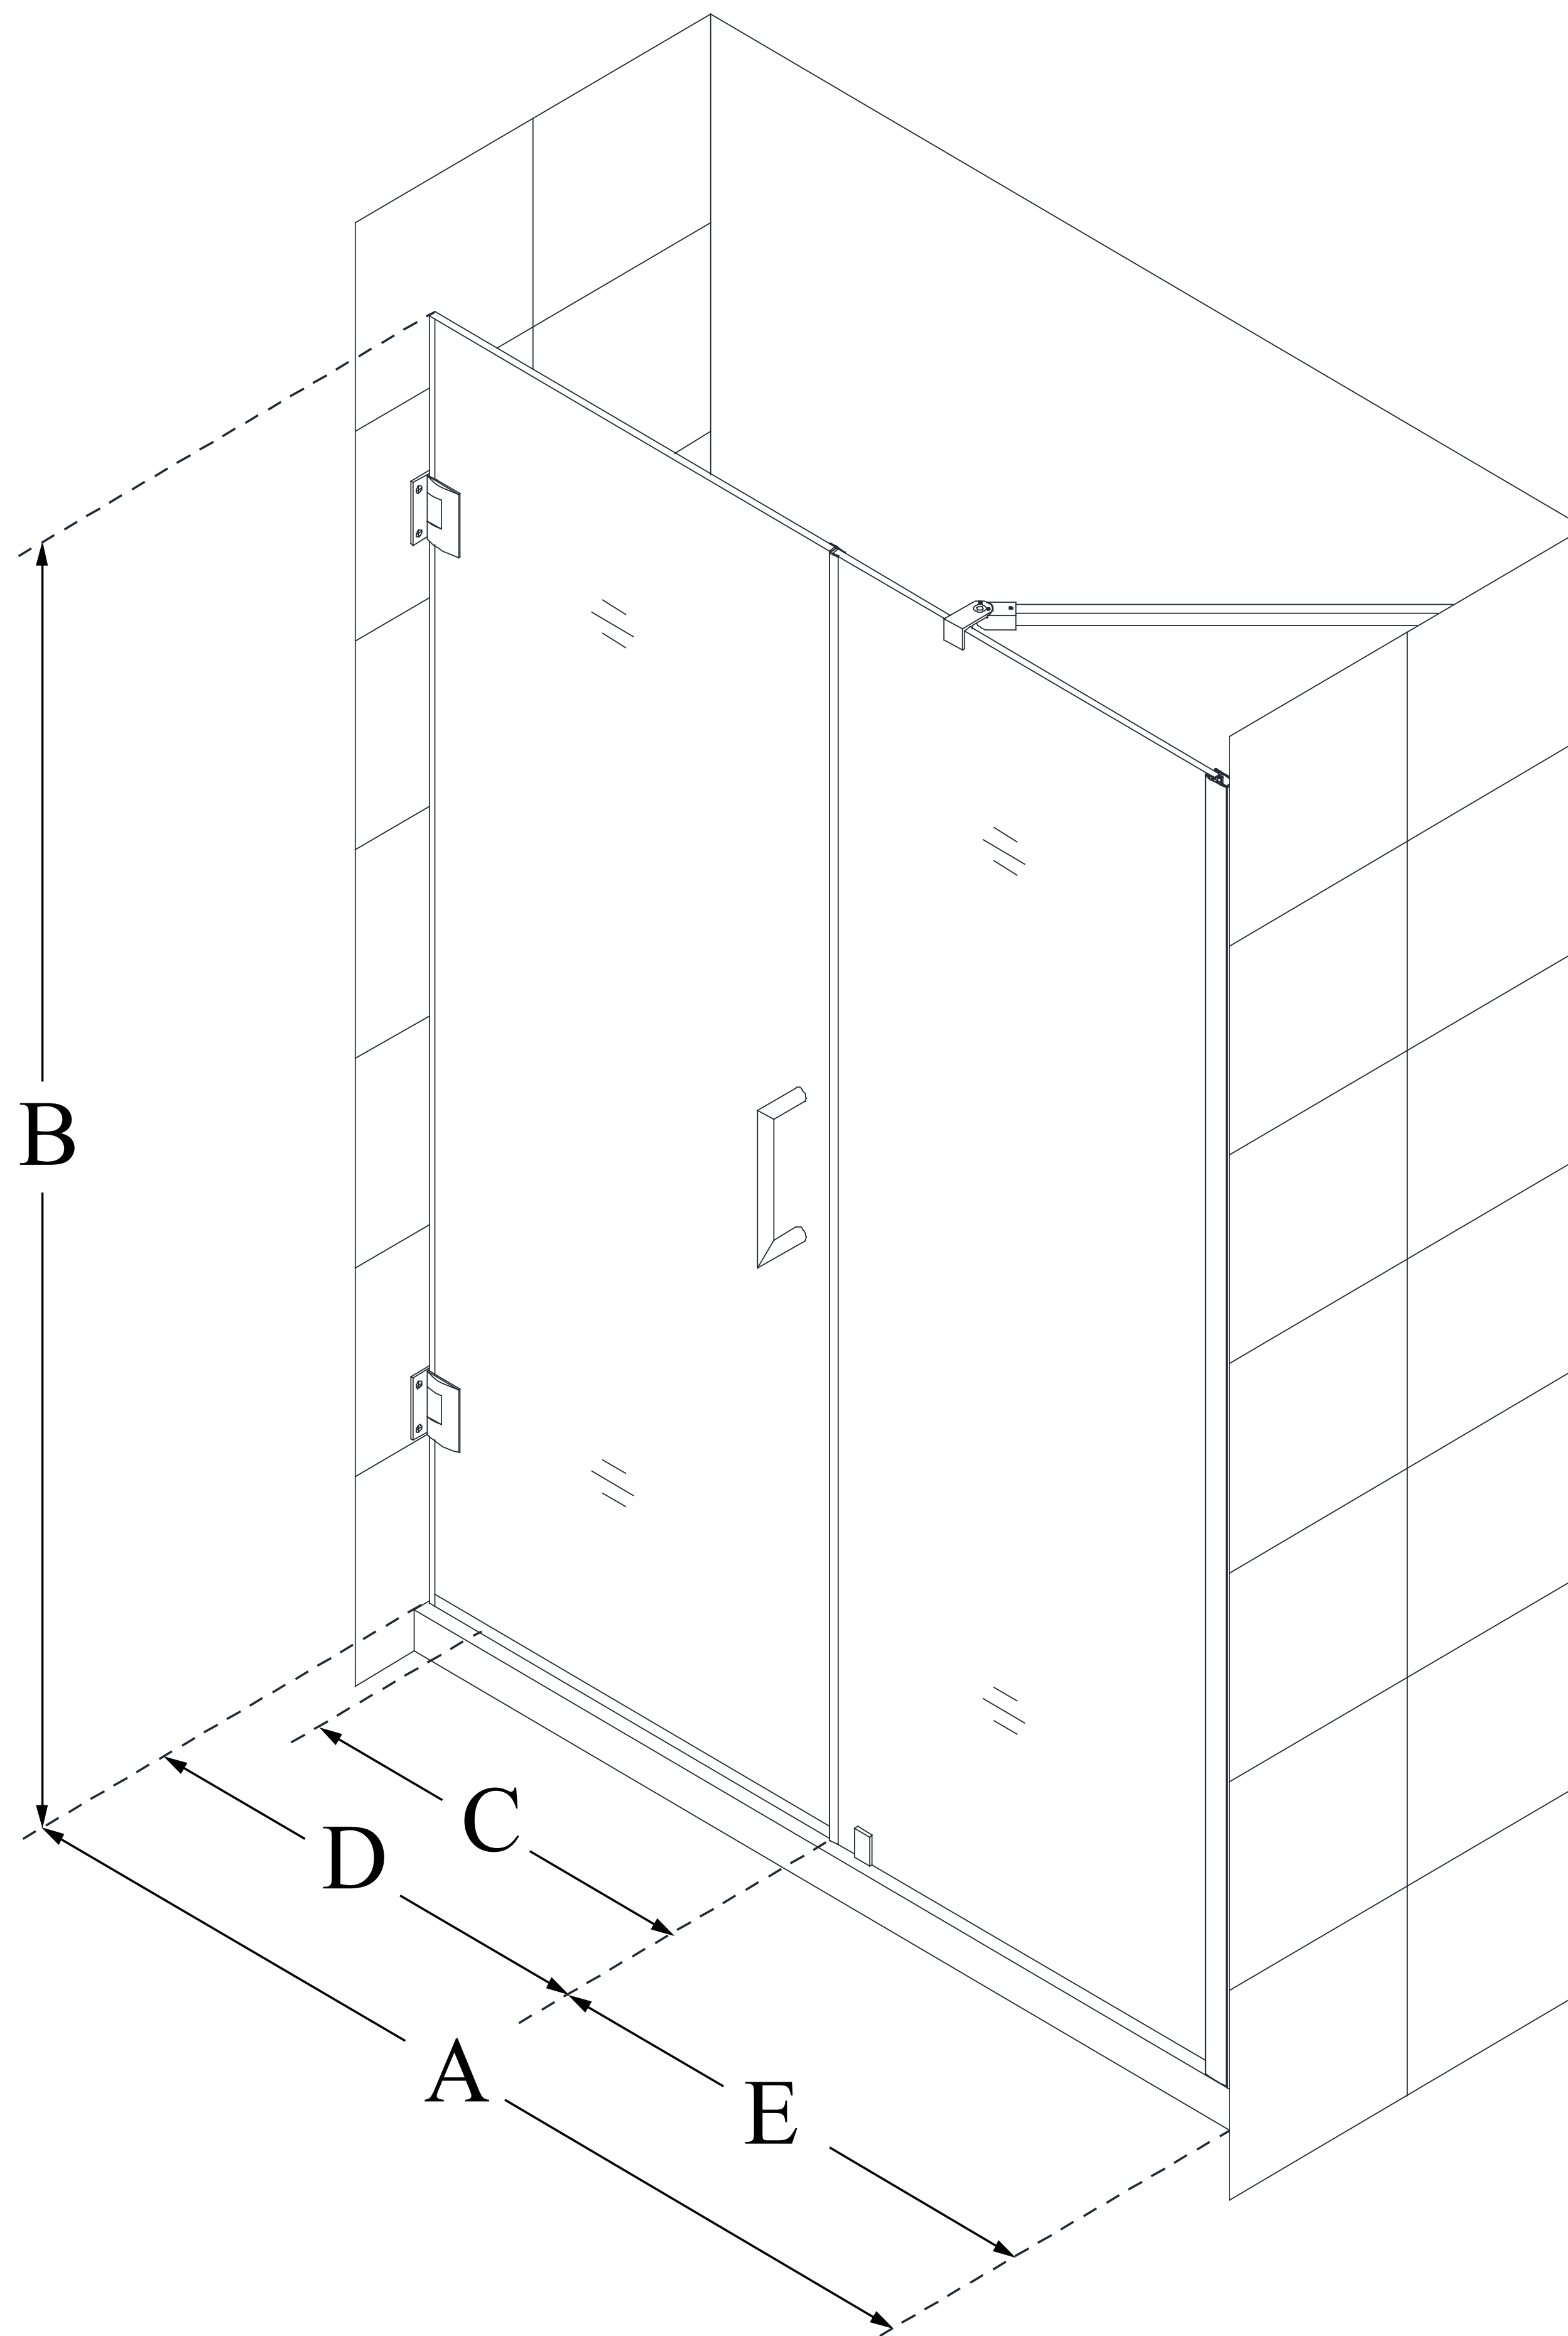

SHDR-20517210

UNIDOOR

DreamLine Unidoor 51-52 in. W x
72 in. H Frameless Hinged Shower
Door with Support Arm, Clear
Glass

SWING DOOR

CONFIGURATION DIMENSIONS:

A: 51 - 52 in.

MODEL WIDTH

B: 72 in.

MODEL HEIGHT

C: 26 in.

ACCESS WIDTH

D: 27 in.

DOOR WIDTH

E: 24 in.

INLINE PANEL WIDTH

DreamLine reserves the right to update or modify the hardware or materials pictured without prior notice for the purpose of product improvement and customer satisfaction.