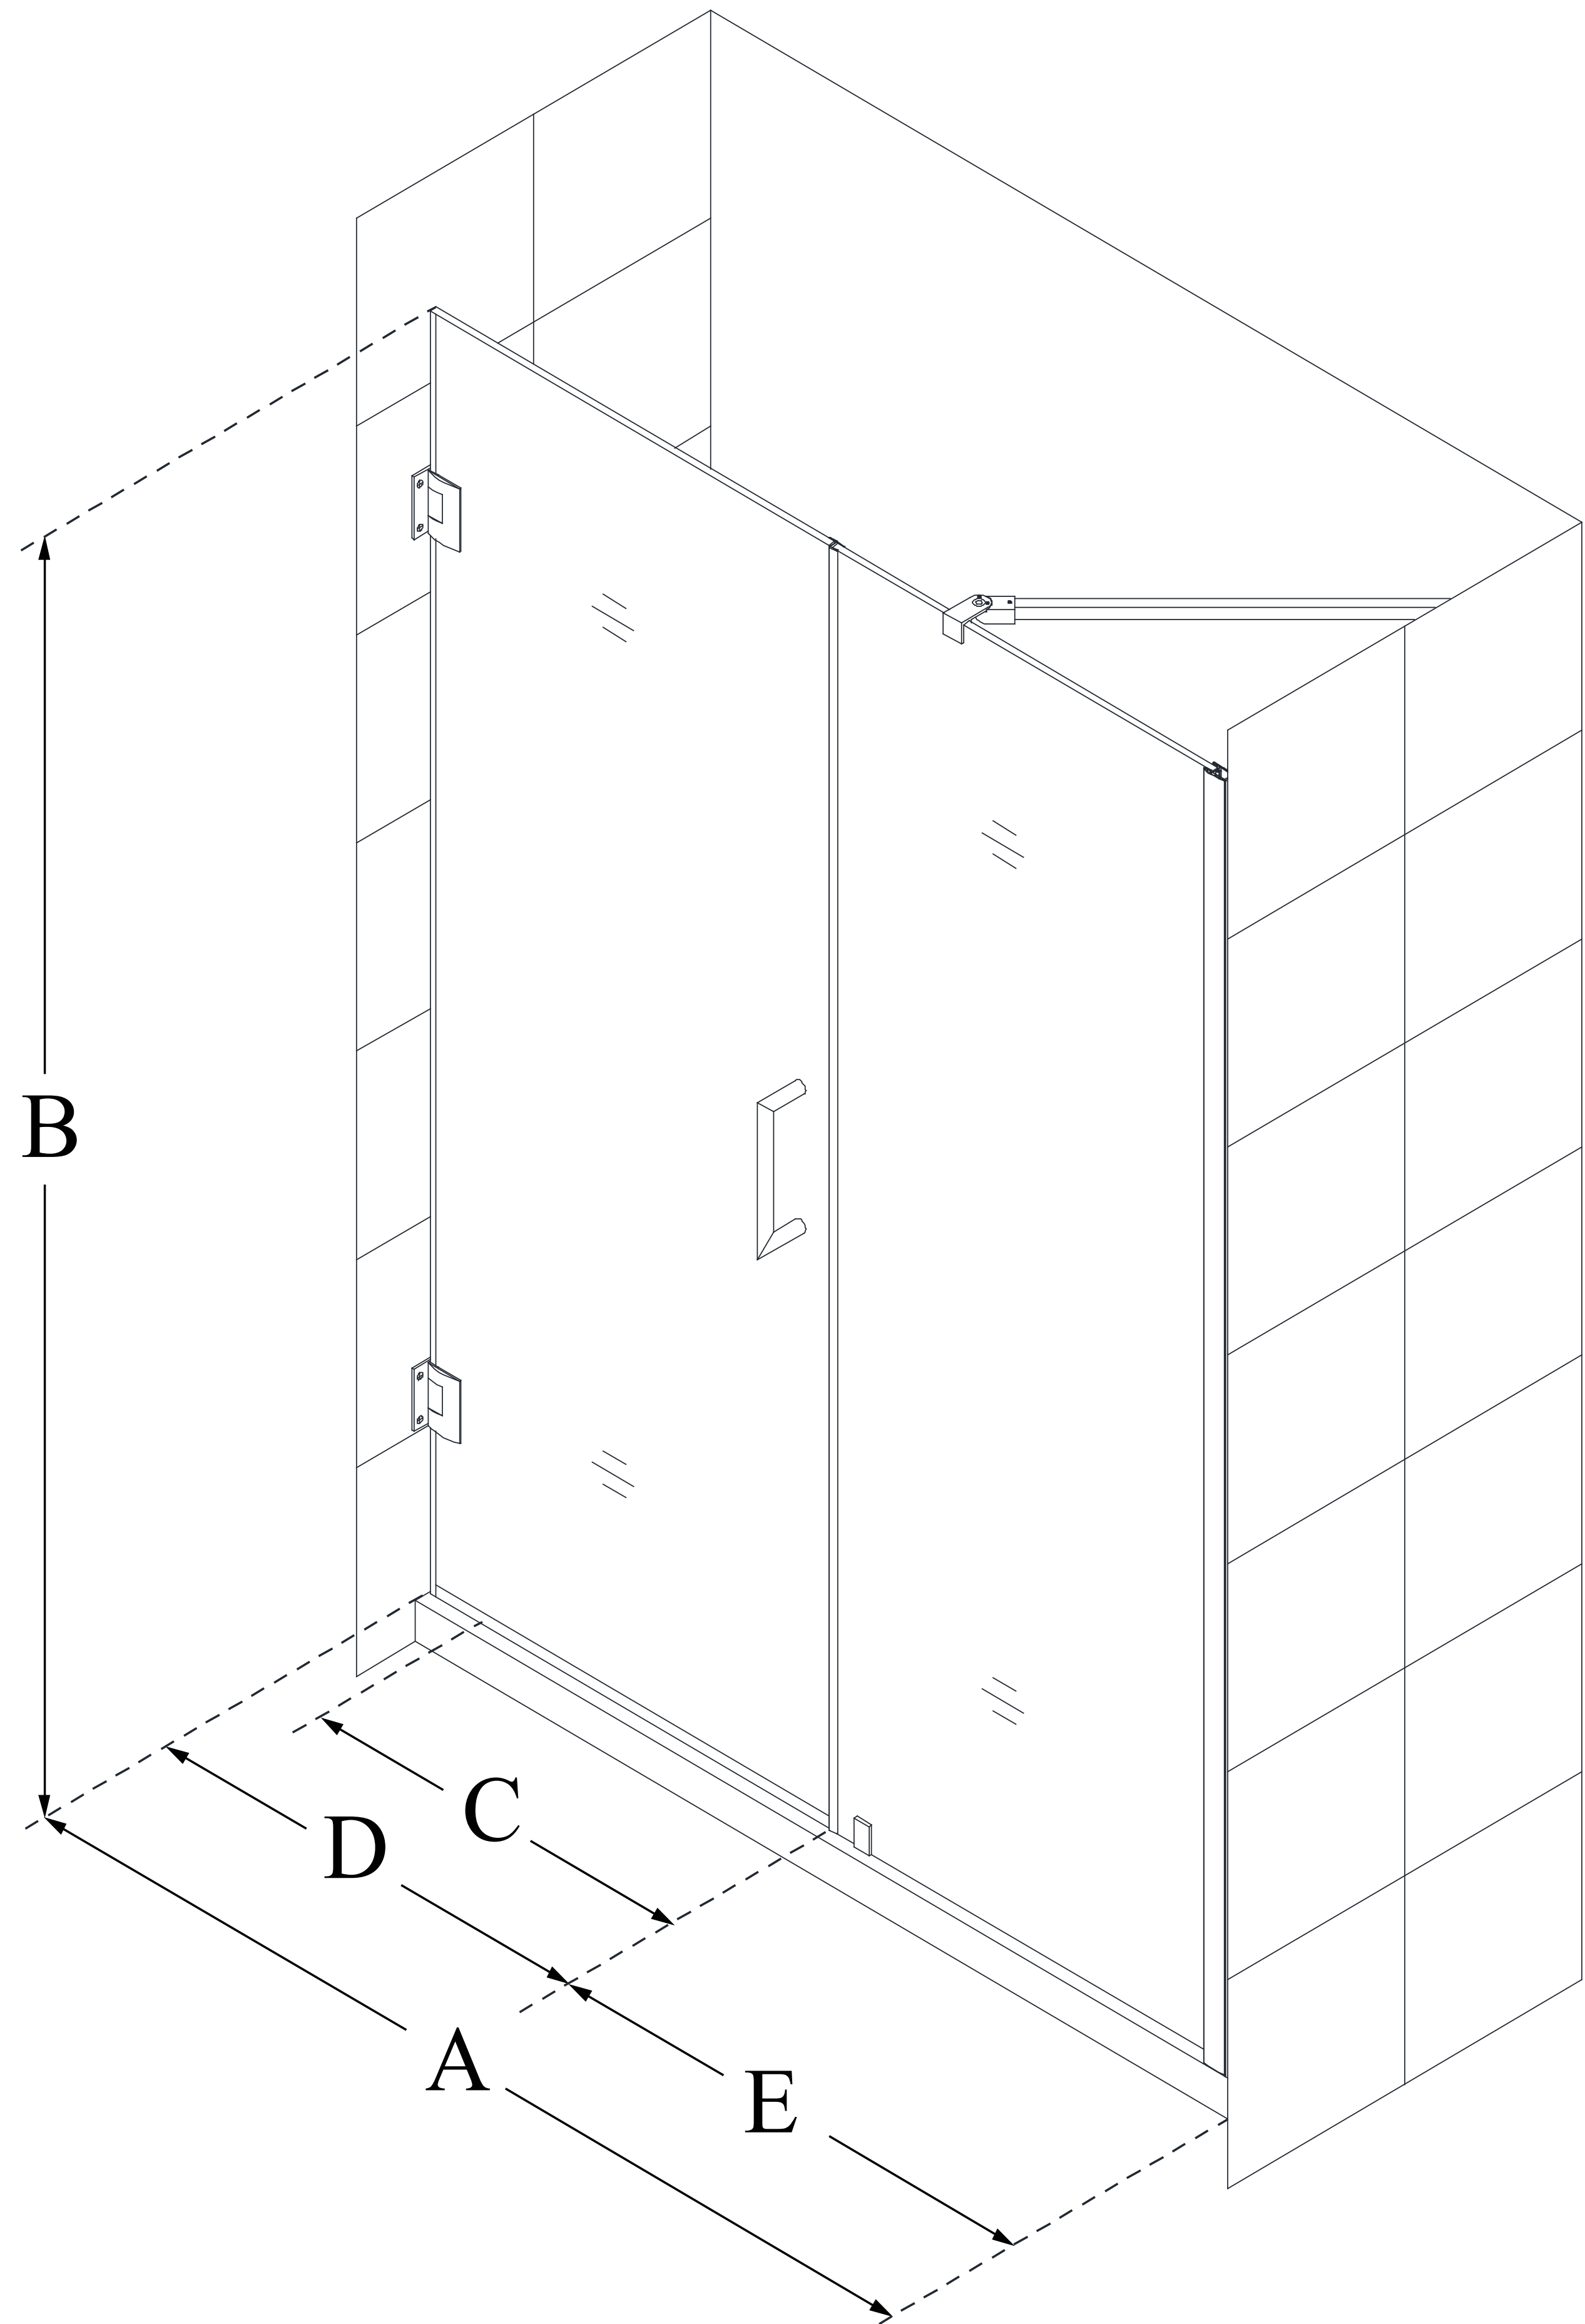

SHDR-20507210

UNIDOOR

DreamLine Unidoor 50-51 in. W x
72 in. H Frameless Hinged Shower
Door with Support Arm, Clear
Glass

SWING DOOR

CONFIGURATION DIMENSIONS:

A: 50 - 51 in.

MODEL WIDTH

B: 72 in.

MODEL HEIGHT

C: 25 in.

ACCESS WIDTH

D: 26 in.

DOOR WIDTH

E: 24 in.

INLINE PANEL WIDTH

DreamLine reserves the right to update or modify the hardware or materials pictured without prior notice for the purpose of product improvement and customer satisfaction.