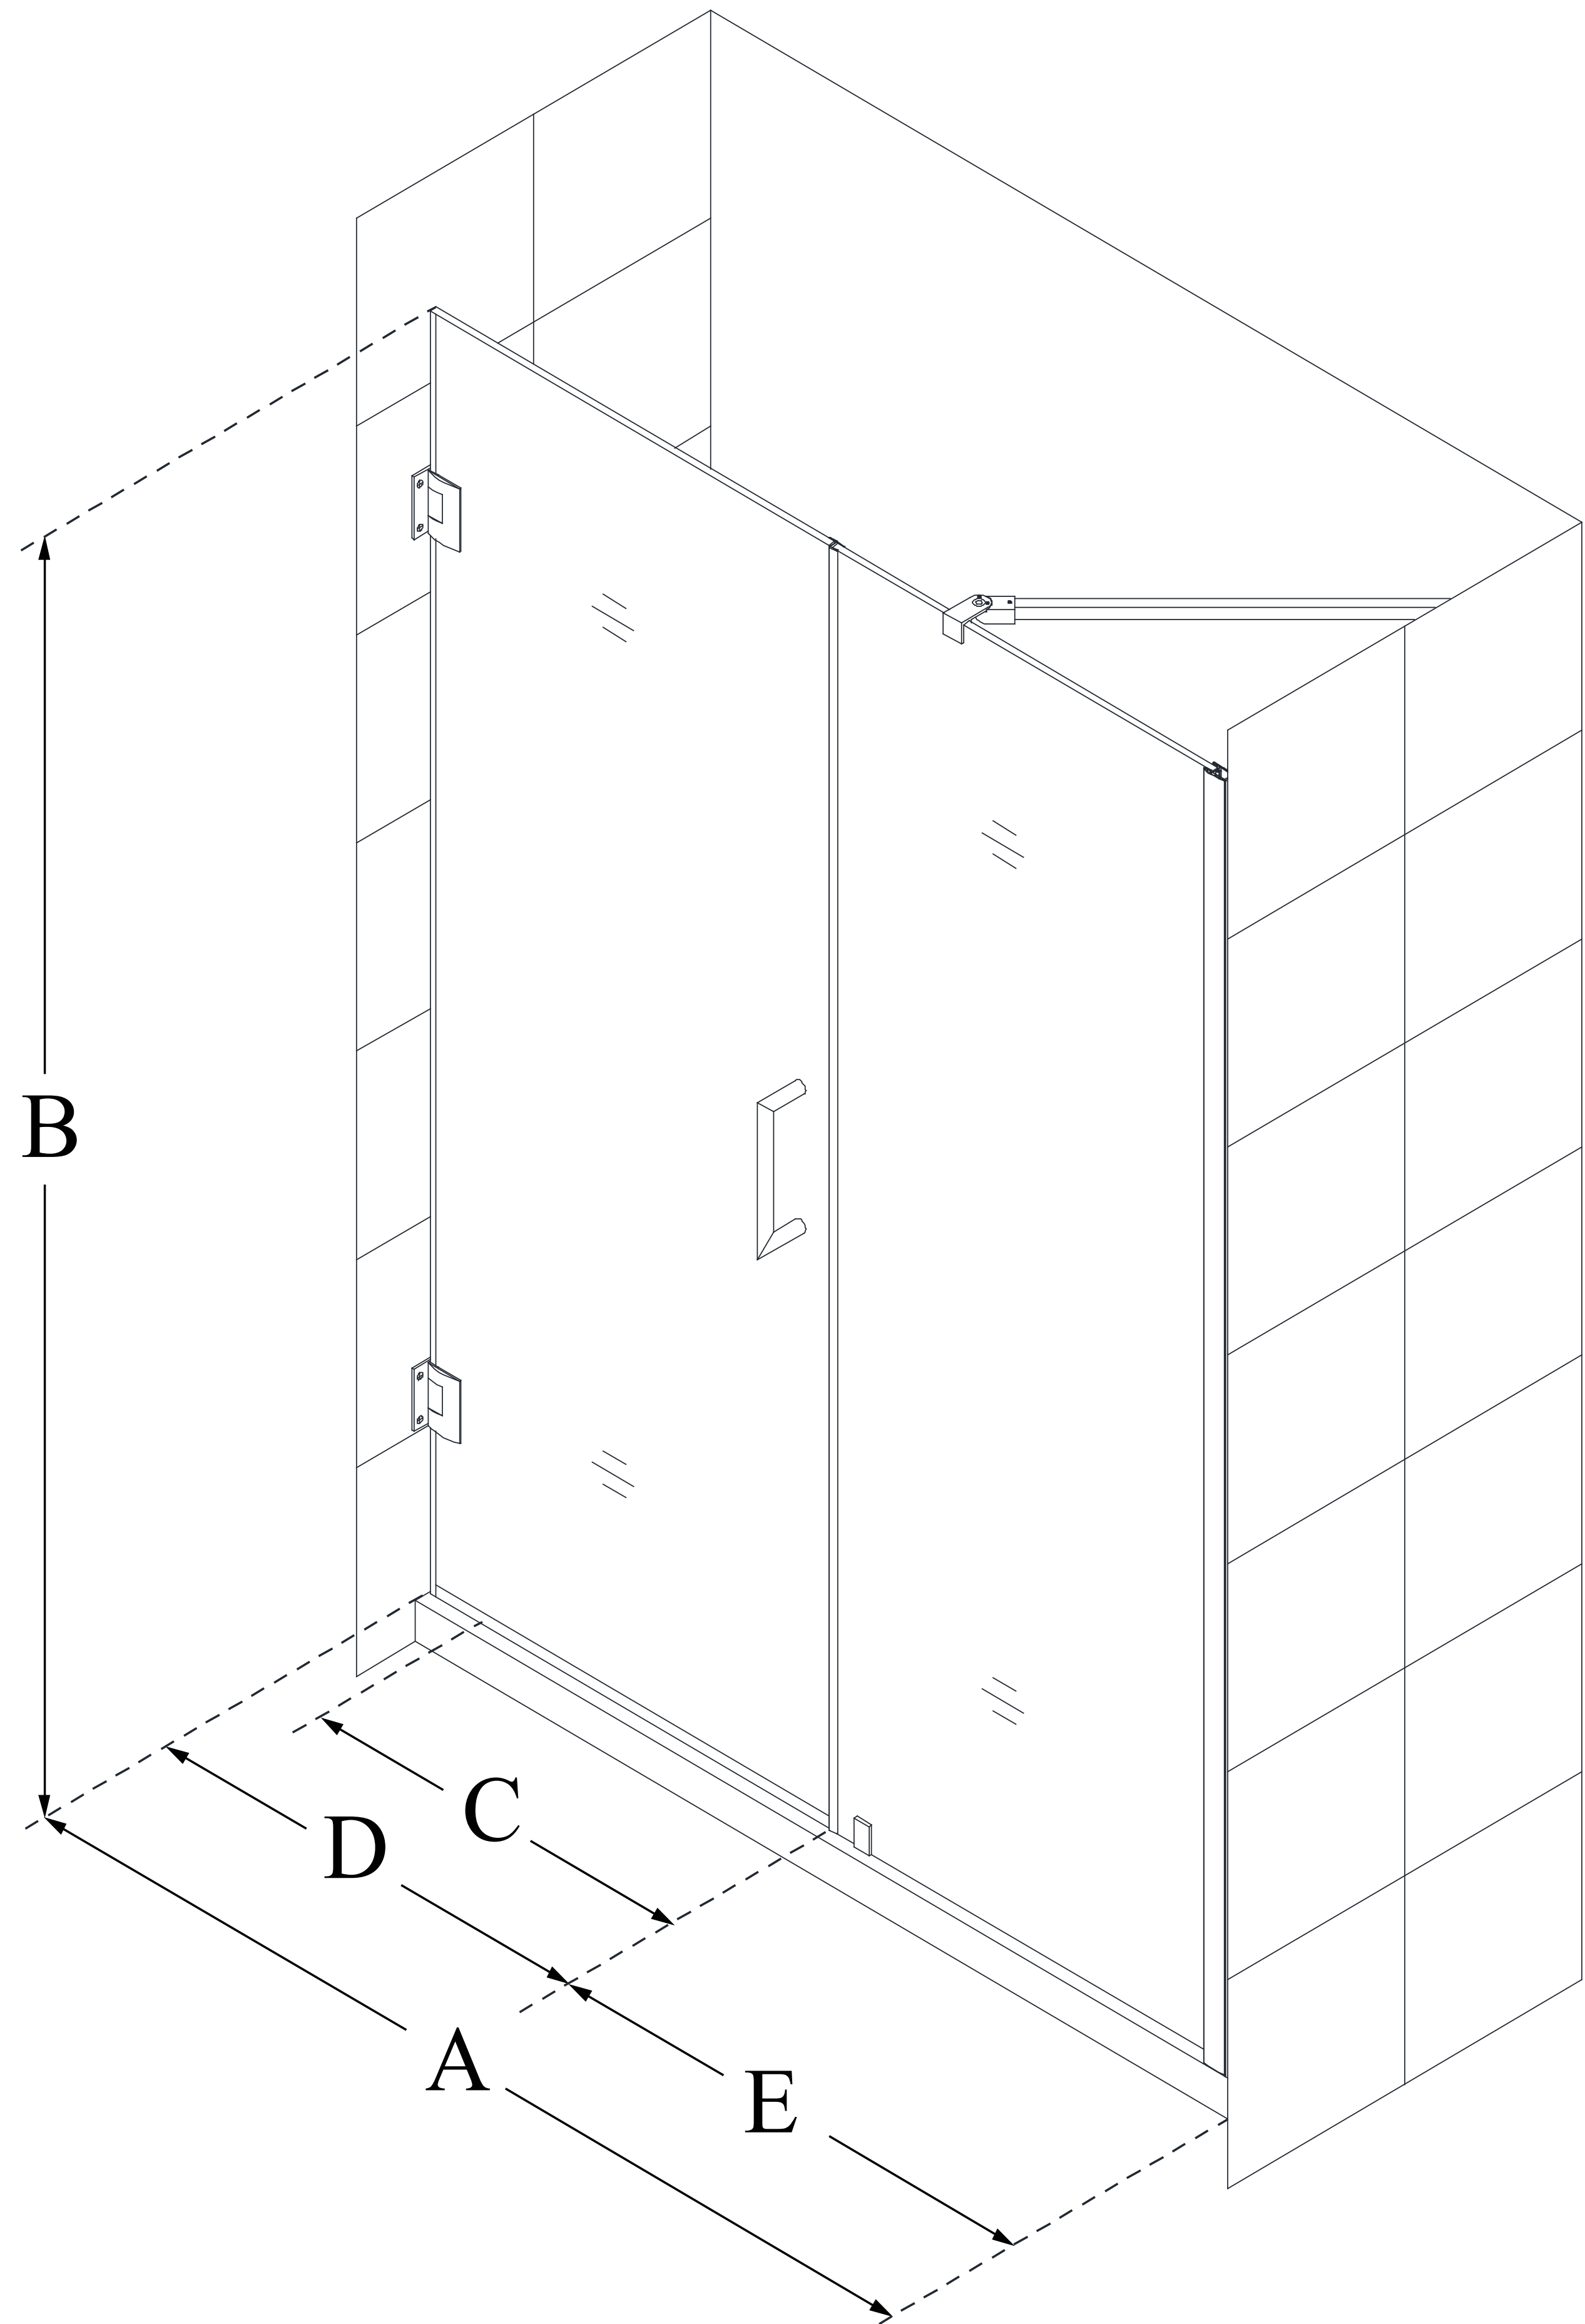

SHDR-20497210

UNIDOOR

DreamLine Unidoor 49-50 in. W x
72 in. H Frameless Hinged Shower
Door with Support Arm, Clear
Glass

SWING DOOR

CONFIGURATION DIMENSIONS:

A: 49 - 50 in.

MODEL WIDTH

B: 72 in.

MODEL HEIGHT

C: 24 in.

ACCESS WIDTH

D: 25 in.

DOOR WIDTH

E: 24 in.

INLINE PANEL WIDTH

DreamLine reserves the right to update or modify the hardware or materials pictured without prior notice for the purpose of product improvement and customer satisfaction.