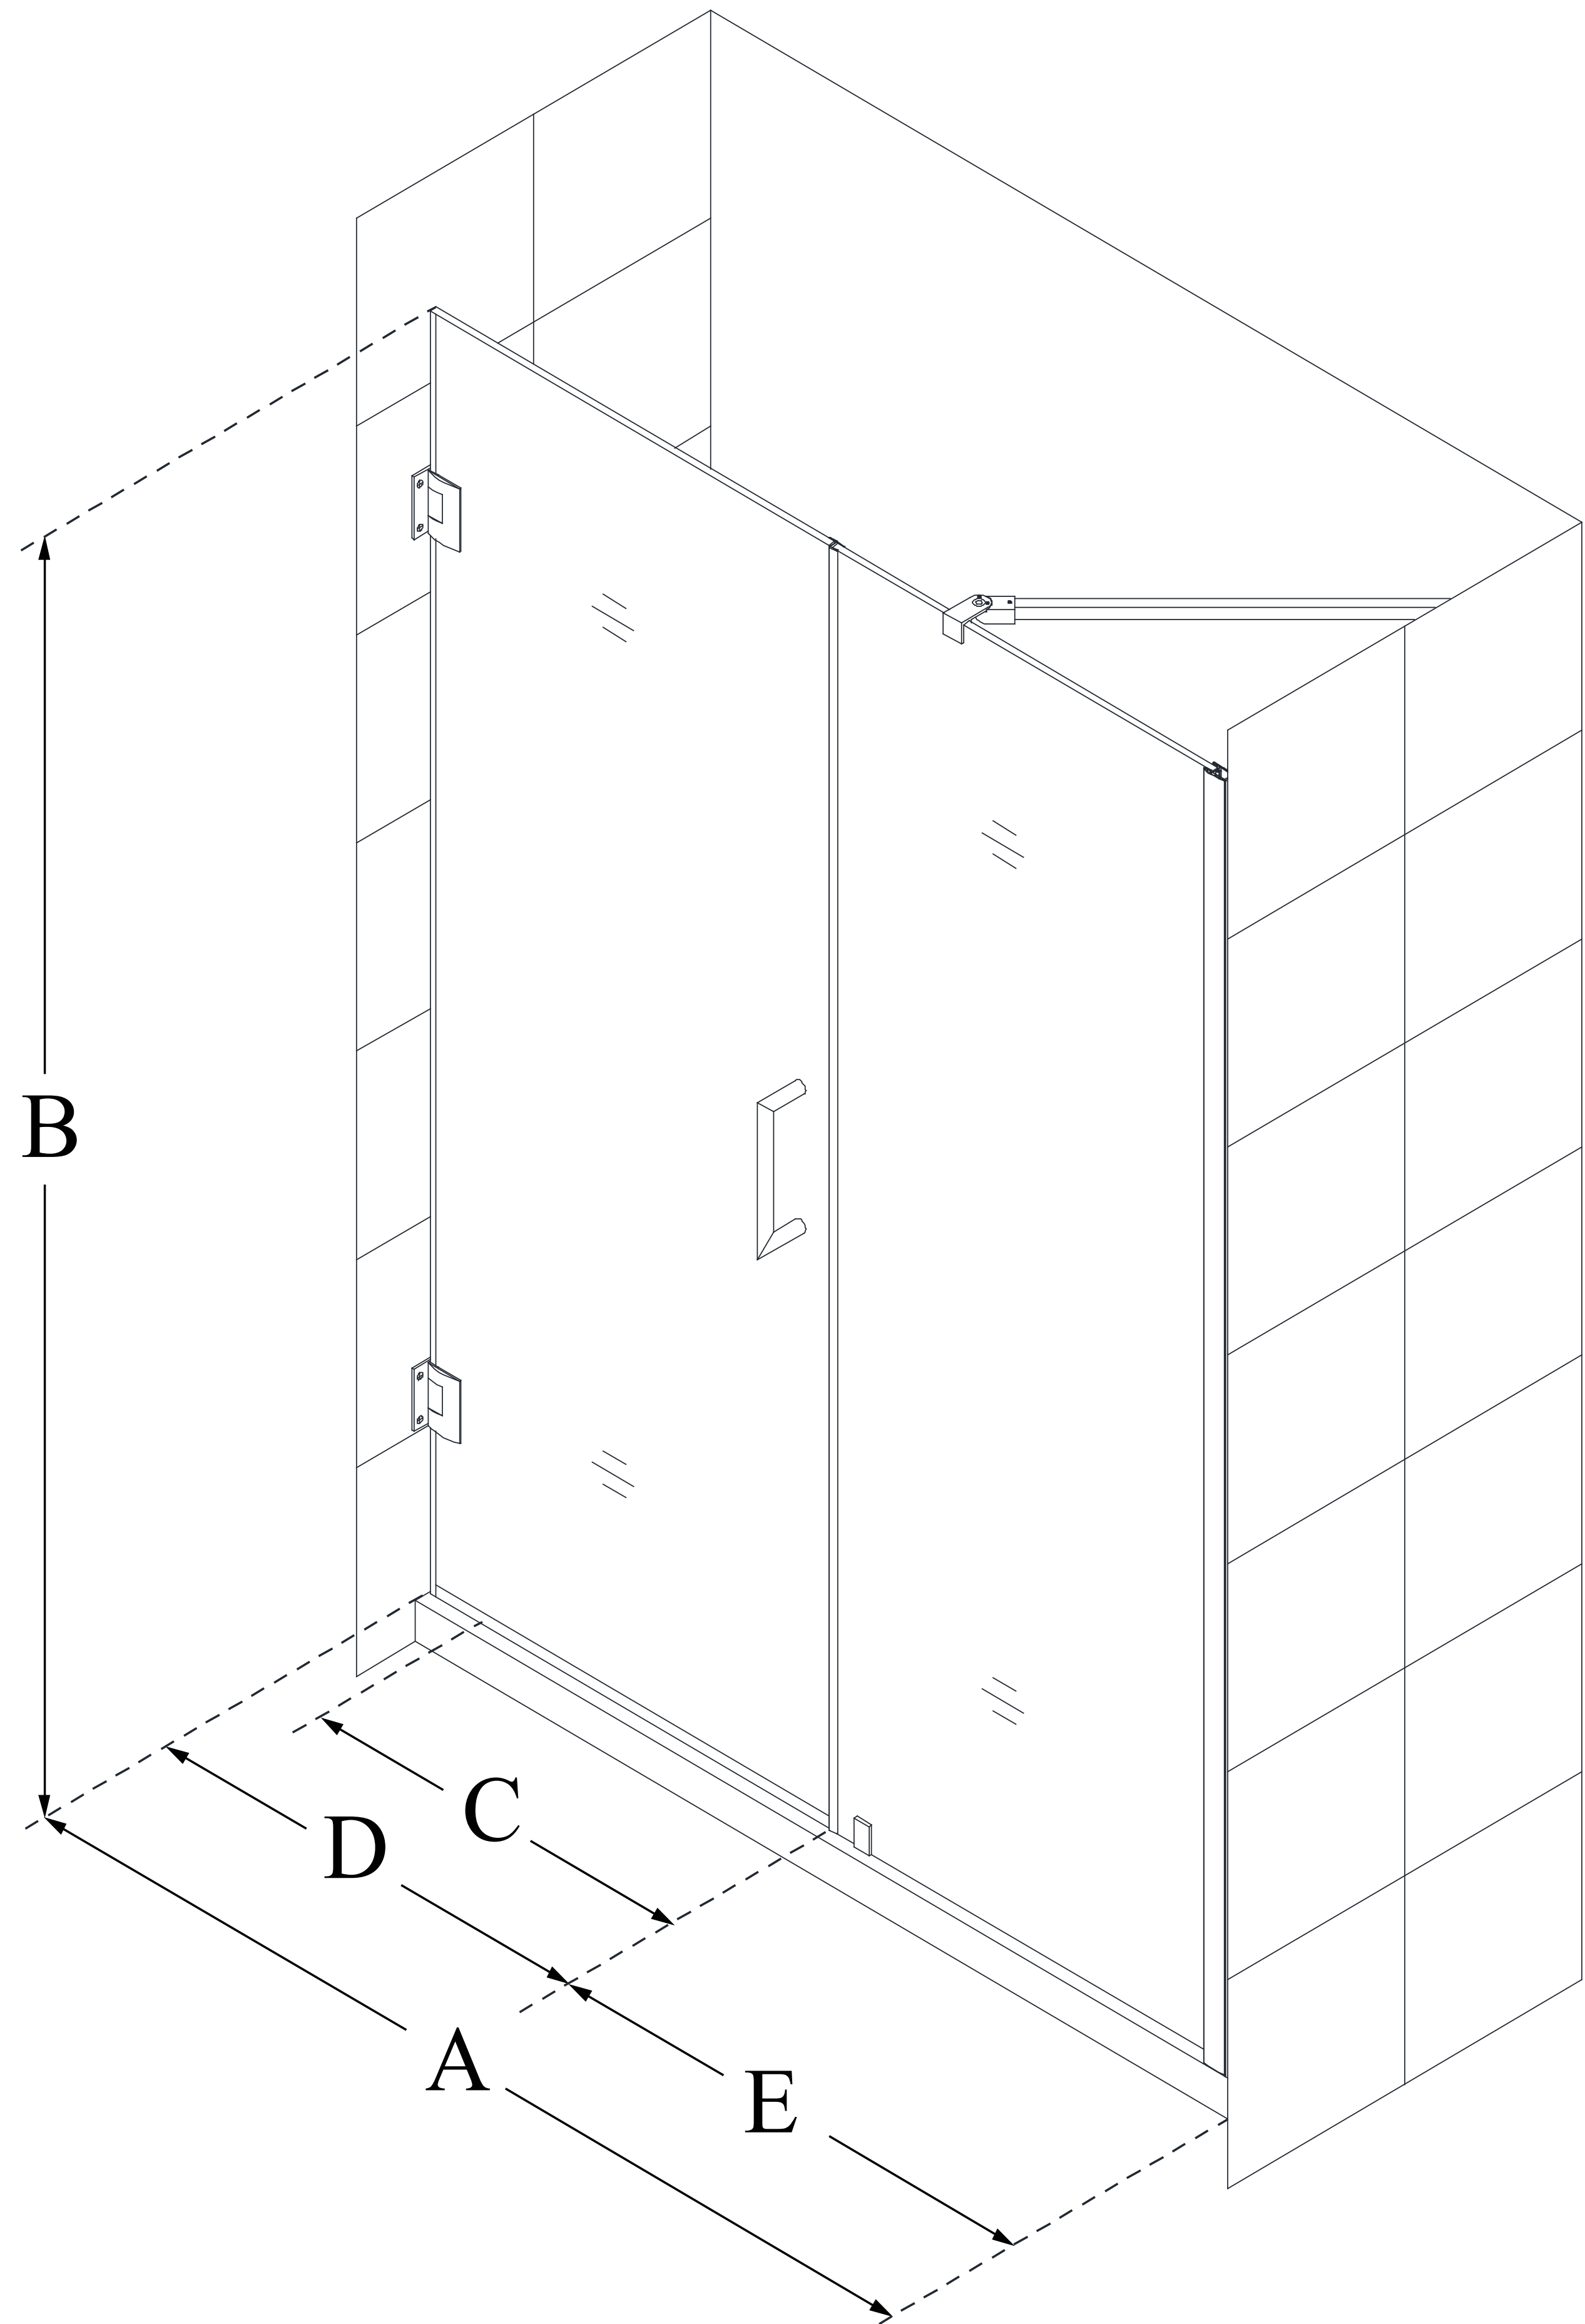

## UNIDOOR

DreamLine Unidoor 48-49 in. W x  
72 in. H Frameless Hinged Shower  
Door with Support Arm, Clear  
Glass

**SWING DOOR**

### CONFIGURATION DIMENSIONS:

**A: 48 - 49 in.**

MODEL WIDTH

**B: 72 in.**

MODEL HEIGHT

**C: 23 in.**

ACCESS WIDTH

**D: 24 in.**

DOOR WIDTH

**E: 24 in.**

INLINE PANEL WIDTH

DreamLine reserves the right to update or modify the hardware or materials pictured without prior notice for the purpose of product improvement and customer satisfaction.