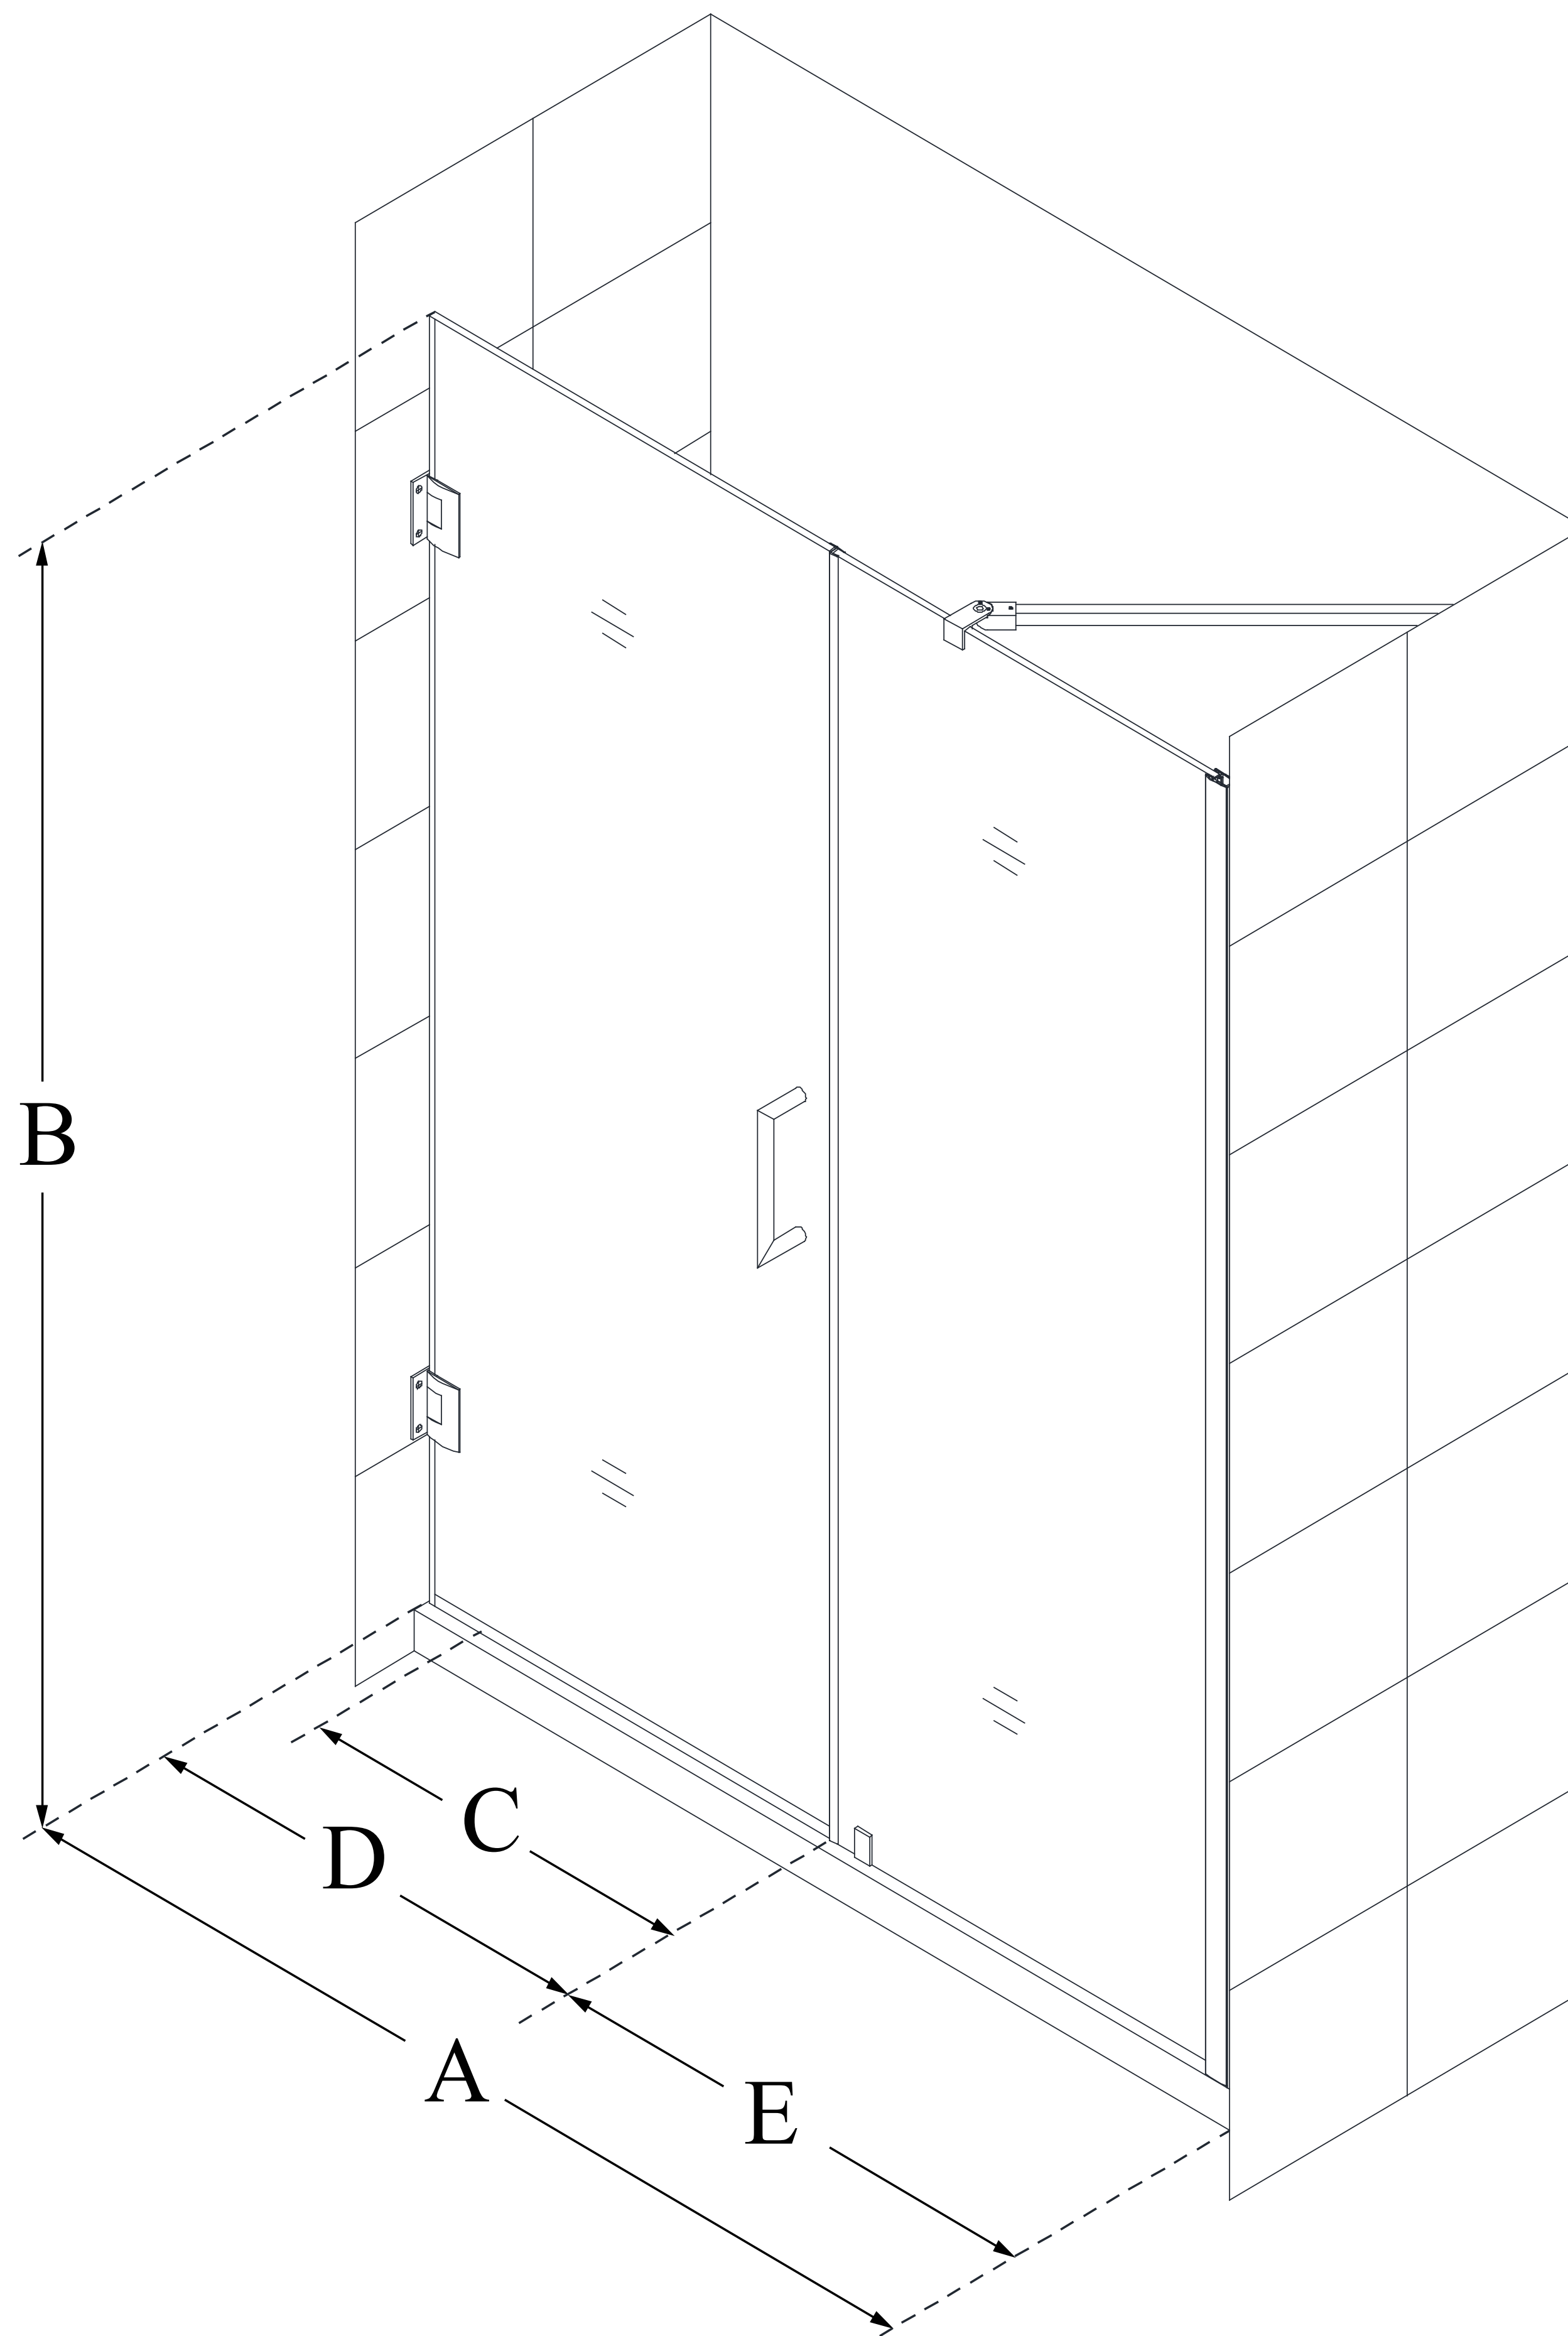

## UNIDOOR

DreamLine Unidoor 47-48 in. W x  
72 in. H Frameless Hinged Shower  
Door with Support Arm, Clear  
Glass

**SWING DOOR**

### CONFIGURATION DIMENSIONS:

**A: 47 - 48 in.**

MODEL WIDTH

**B: 72 in.**

MODEL HEIGHT

**C: 22 in.**

ACCESS WIDTH

**D: 23 in.**

DOOR WIDTH

**E: 24 in.**

INLINE PANEL WIDTH

DreamLine reserves the right to update or modify the hardware or materials pictured without prior notice for the purpose of product improvement and customer satisfaction.