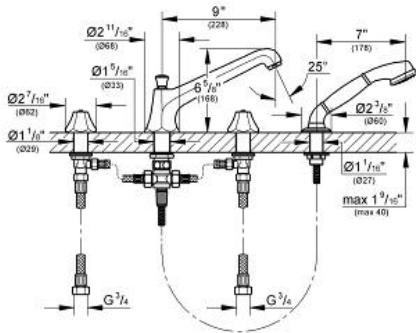

Product Description:
Four-hole bath combination

- Standard Specification:**
- GROHE StarLight finish
 - Side valves with 1/2" ceramic cartridges
 - Diverter bath spout with flow control
 - Handshower
 - Less handles – order (18 172) (sold separately)
 - Max Flow Rate 13.2 gpm (50 L/min)

- Applicable Codes & Standards:**
- Energy Policy Act of 1992
 - ASME A112.18.1/CSA B125.1

Color:
 25077EN0 brushed nickel

SOMERSET
Four-hole bath combination
MODEL # 25077000

Pure Freude an Wasser

GROHE America, Inc | 200 North Gary Avenue, Suite G, Roselle, IL 60172
Phone: +1 (800) 444-7643 | Fax: +1 (800) 225-2778 | us-customerservice@grohe.com

Product Description:
Four-hole bath combination

- Standard Specification:**
- GROHE StarLight chrome finish
 - Side valves with 1/2" ceramic cartridges
 - Diverter bath spout with flow control
 - Handshower
 - Less handles – order (18 172) (sold separately)
 - Max Flow Rate 13.2 gpm (50 L/min)