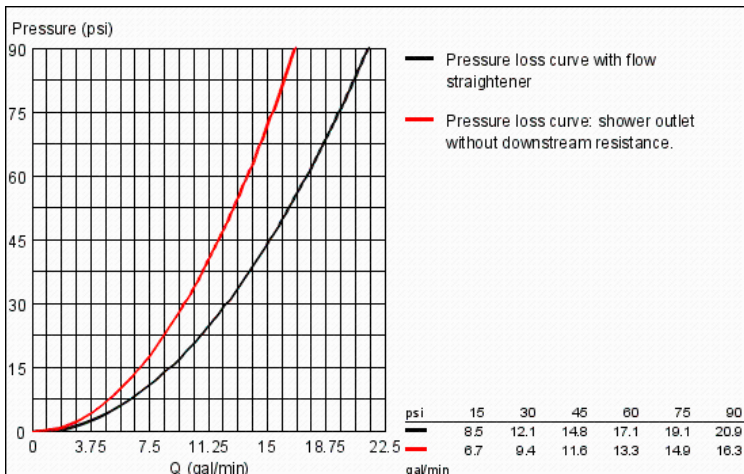

Product Description:
Four-hole bath combination

1. **Standard Specification:**
2. GROHE StarLight finish
   - Side valves with 1/2" ceramic cartridges
   - Diverter bath spout with flow control
   - Handshower
   - Less handles – order (18 172) (sold separately)
   - Max Flow Rate 13.2 gpm (50 L/min)

1. **Applicable Codes & Standards:**
2. Energy Policy Act of 1992
   - ASME A112.18.1/CSA B125.1

Color:
☐ 25077EN0 brushed nickel