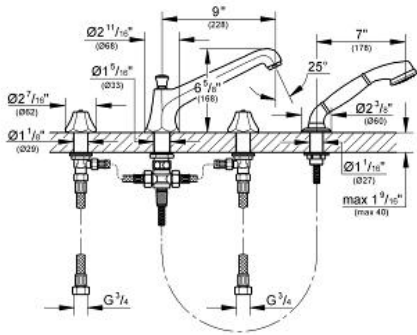

Product Description:
Four-hole bath combination

- Standard Specification:**
- GROHE StarLight finish
 - Side valves with 1/2" ceramic cartridges
 - Diverter bath spout with flow control
 - Handshower
 - Less handles – order (18 172) (sold separately)
 - Max Flow Rate 13.2 gpm (50 L/min)

- Applicable Codes & Standards:**
- Energy Policy Act of 1992
 - ASME A112.18.1/CSA B125.1

Color:
 25077EN0 brushed nickel

SOMERSET
Four-hole bath combination
MODEL # 25077000

Pure Freude an Wasser

GROHE America, Inc | 200 North Gary Avenue, Suite G, Roselle, IL 60172
Phone: +1 (800) 444-7643 | Fax: +1 (800) 225-2778 | us-customerservice@grohe.com

Product Description:
Four-hole bath combination

- Standard Specification:**
- GROHE StarLight chrome finish
 - Side valves with 1/2" ceramic cartridges
 - Diverter bath spout with flow control
 - Handshower
 - Less handles – order (18 172) (sold separately)
 - Max Flow Rate 13.2 gpm (50 L/min)