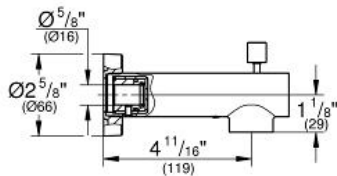

Product Description:
Diverter Tub Spout

Standard Specification:

- SlipFit installation
- GROHE StarLight finish

Color:

- 13366000 000 chrome

CONCETTO
Diverter Tub Spout
MODEL # 13366EN0

Pure Freude an Wasser