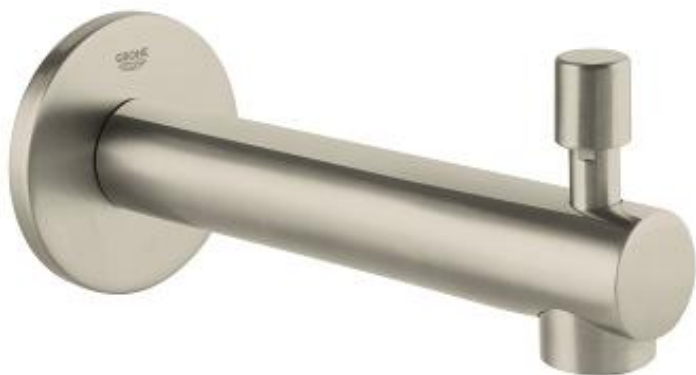

ADA

**Product Description:**  
Bath spout

**Standard Specification:**  
wall mounted  
**GROHE StarLight** chrome finish  
mousseur  
automatic diverter: bath/shower  
• 6 11/16" (170 mm) spout reach

**Applicable Codes & Standards:**

- Energy Policy Act of 1992
- ASME A112.18.1/CSA B125.1
- ICC/ANSI A117.1

**Color:**  
 13275001 001 chrome

CONCETTO  
Bath spout  
MODEL # 13275EN1

GROHE CANADA, INC. | 5900 Avebury Road, Mississauga, Ontario, Canada L5R 3M3  
Phone: 905-271-2929 | Fax: 905-271-9494 | info@grohe.ca

Pure Freude  
an Wasser

GROHE

ADA

C

**Product Description:**  
Bath spout

**Standard Specification:**

wall mounted

**GROHE StarLight** chrome finish  
mousseur