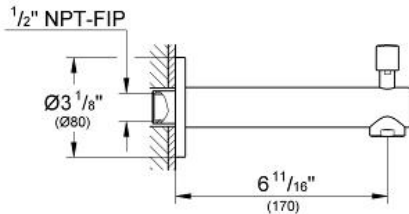

ADA

**Product Description:**  
Bath spout

**Standard Specification:**  
wall mounted  
**GROHE StarLight** chrome finish  
mousseur  
automatic diverter: bath/shower  
• 6 11/16" (170 mm) spout reach

**Applicable Codes & Standards:**

automatic diverter: bath/shower

- 6 11/16" (170 mm) spout reach

**Applicable Codes & Standards:**

- Energy Policy Act of 1992
- ASME A112.18.1/CSA B125.1
- ICC/ANSI A117.1

**Color:**

- 13275EN1 EN1 brushed nickel