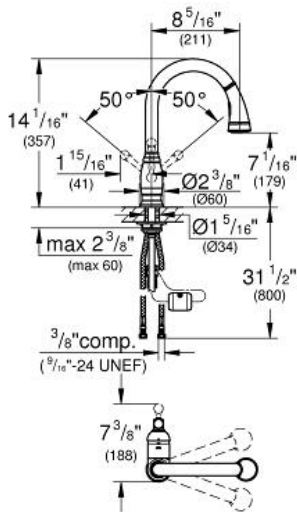

BRIDGEFORD  
Single-lever sink mixer 1/2"  
MODEL # 33870ZB2

Pure Freude an Wasser

GROHE America, Inc | 200 North Gary Avenue, Suite G, Roselle, IL 60172  
Phone: +1 (800) 444-7643 | Fax: +1 (800) 225-2778 | us-customerservice@grohe.com

**Product Description:**  
Single-lever sink mixer 1/2"

**Standard Specification:**

- Single hole installation
- Swivel Spout
- Swivel area 360°
- Adjustable flow rate limiter
- **Pull-out Dual Spray Control** - switches back and forth between regular flow and spray
- **Automatic returning**
- **Integrated non-return valve**
- **Locking Push Button Control** - to switch from regular flow to spray
- **Automatic return to aerator**
- **Flexible hose connections**
- **Quick installation system**
- **Protected against backflow**
- **SpeedClean®** anti-lime system
- **GROHE SilkMove** 35 mm ceramic cartridge
- 8 1/4" Spout Reach
- Max Flow Rate: 1.75 gpm (6.6 L/min)