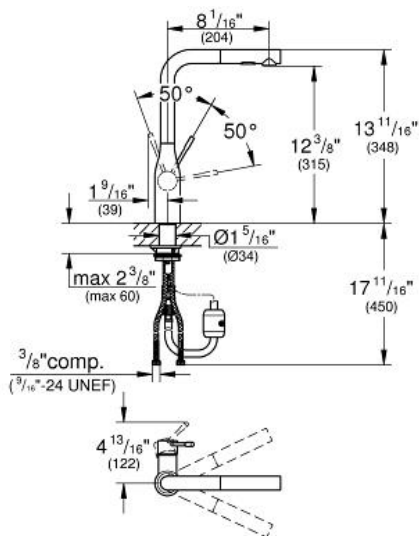

**Product Description:**  
Single-lever sink mixer 1/2"

**Standard Specification:**

- High spout
- Single hole installation
- **GROHE StarLight** finish
- **GROHE SilkMove** 28 mm ceramic cartridge
- **Pull-out Dual Spray Control** - switches back and forth between regular flow and spray
- **Automatic return to aerator**
- **Swivel Spout**
- **Swivel area 360°**
- **Integrated non-return valve**
- **Protected against backflow**
- Stainless steel flex lines
- Quick installation system
- Min. recommended pressure: 15 psi

**Color:**

- 30271000 000 chrome

ESSENCE  
Single-lever sink mixer 1/2"  
MODEL # 30271DC0

Pure Freude an Wasser

GROHE America, Inc | 200 North Gary Avenue, Suite G, Roselle, IL 60172  
Phone: +1 (800) 444-7643 | Fax: +1 (800) 225-2778 | us-customerservice@grohe.com

**Product Description:**  
Single-lever sink mixer 1/2"

**Standard Specification:**

- High spout
- Single hole installation
- **GROHE StarLight** finish
- **GROHE SilkMove** 28 mm ceramic cartridge
- **Pull-out Dual Spray Control** - switches back and forth between regular flow and spray
- Automatic return to aerator
- Swivel Spout
- Swivel area  $360^\circ$
- Integrated non-return valve
- Protected against backflow
- Stainless steel flex lines
- Quick installation system
- Min. recommended pressure: 15 psi