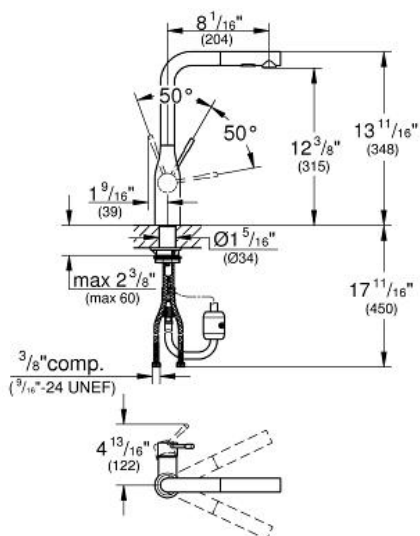

ESSENCE  
Single-lever sink mixer 1/2"  
MODEL # 30271000

Pure Freude an Wasser

GROHE America, Inc | 200 North Gary Avenue, Suite G, Roselle, IL 60172  
Phone: +1 (800) 444-7643 | Fax: +1 (800) 225-2778 | us-customerservice@grohe.com

**Product Description:**  
Single-lever sink mixer 1/2"

**Standard Specification:**

- High spout
- Single hole installation
- **GROHE StarLight** finish
- **GROHE SilkMove** 28 mm ceramic cartridge
- **Pull-out Dual Spray Control** - switches back and forth between regular flow and spray
- **Automatic return to aerator**
- **Swivel Spout**
- **Swivel area 360°**
- **Integrated non-return valve**
- **Protected against backflow**
- Stainless steel flex lines
- Quick installation system
- Min. recommended pressure: 15 psi

**Color:**

- 30271000 000 chrome

ESSENCE  
Single-lever sink mixer 1/2"  
MODEL # 30271DC0

Pure Freude an Wasser

GROHE America, Inc | 200 North Gary Avenue, Suite G, Roselle, IL 60172  
Phone: +1 (800) 444-7643 | Fax: +1 (800) 225-2778 | us-customerservice@grohe.com

**Product Description:**  
Single-lever sink mixer 1/2"

**Standard Specification:**

- High spout
- Single hole installation
- **GROHE StarLight** finish
- **GROHE SilkMove** 28 mm ceramic cartridge
- **Pull-out Dual Spray Control** - switches back and forth between regular flow and spray
- Automatic return to aerator
- Swivel Spout
- Swivel area  $360^\circ$
- Integrated non-return valve
- Protected against backflow
- Stainless steel flex lines
- Quick installation system
- Min. recommended pressure: 15 psi