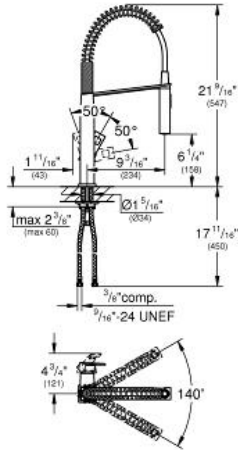

Product Description: Single-lever sink mixer 1/2"

Standard Specification:

- Single hole installation
- **GROHE StarLight** finish
- **GROHE SilkMove** 28 mm ceramic cartridge
- Locking Push Button Control - to switch from regular flow to spray
- Adjustable flow rate limiter
- Swivel spout
- Swivel area 140°
- 360° maneuverable spring arm
- **Protected against backflow**
- Stainless steel flex lines
- Under cupboard installation
- Quick installation system