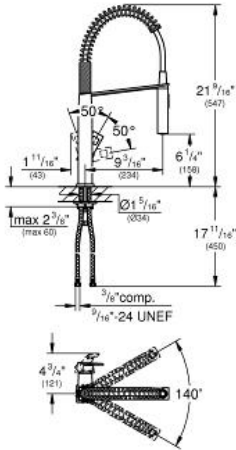

Product Description: Single-lever sink mixer 1/2"

Standard Specification:

- Single hole installation
- **GROHE StarLight** finish
- **GROHE SilkMove** 28 mm ceramic cartridge
- Locking Push Button Control - to switch from regular flow to spray
- Adjustable flow rate limiter
- Swivel spout
- Swivel area 140°
- 360° maneuverable spring arm
- **Protected against backflow**
- Stainless steel flex lines
- Under cupboard installation
- Quick installation system