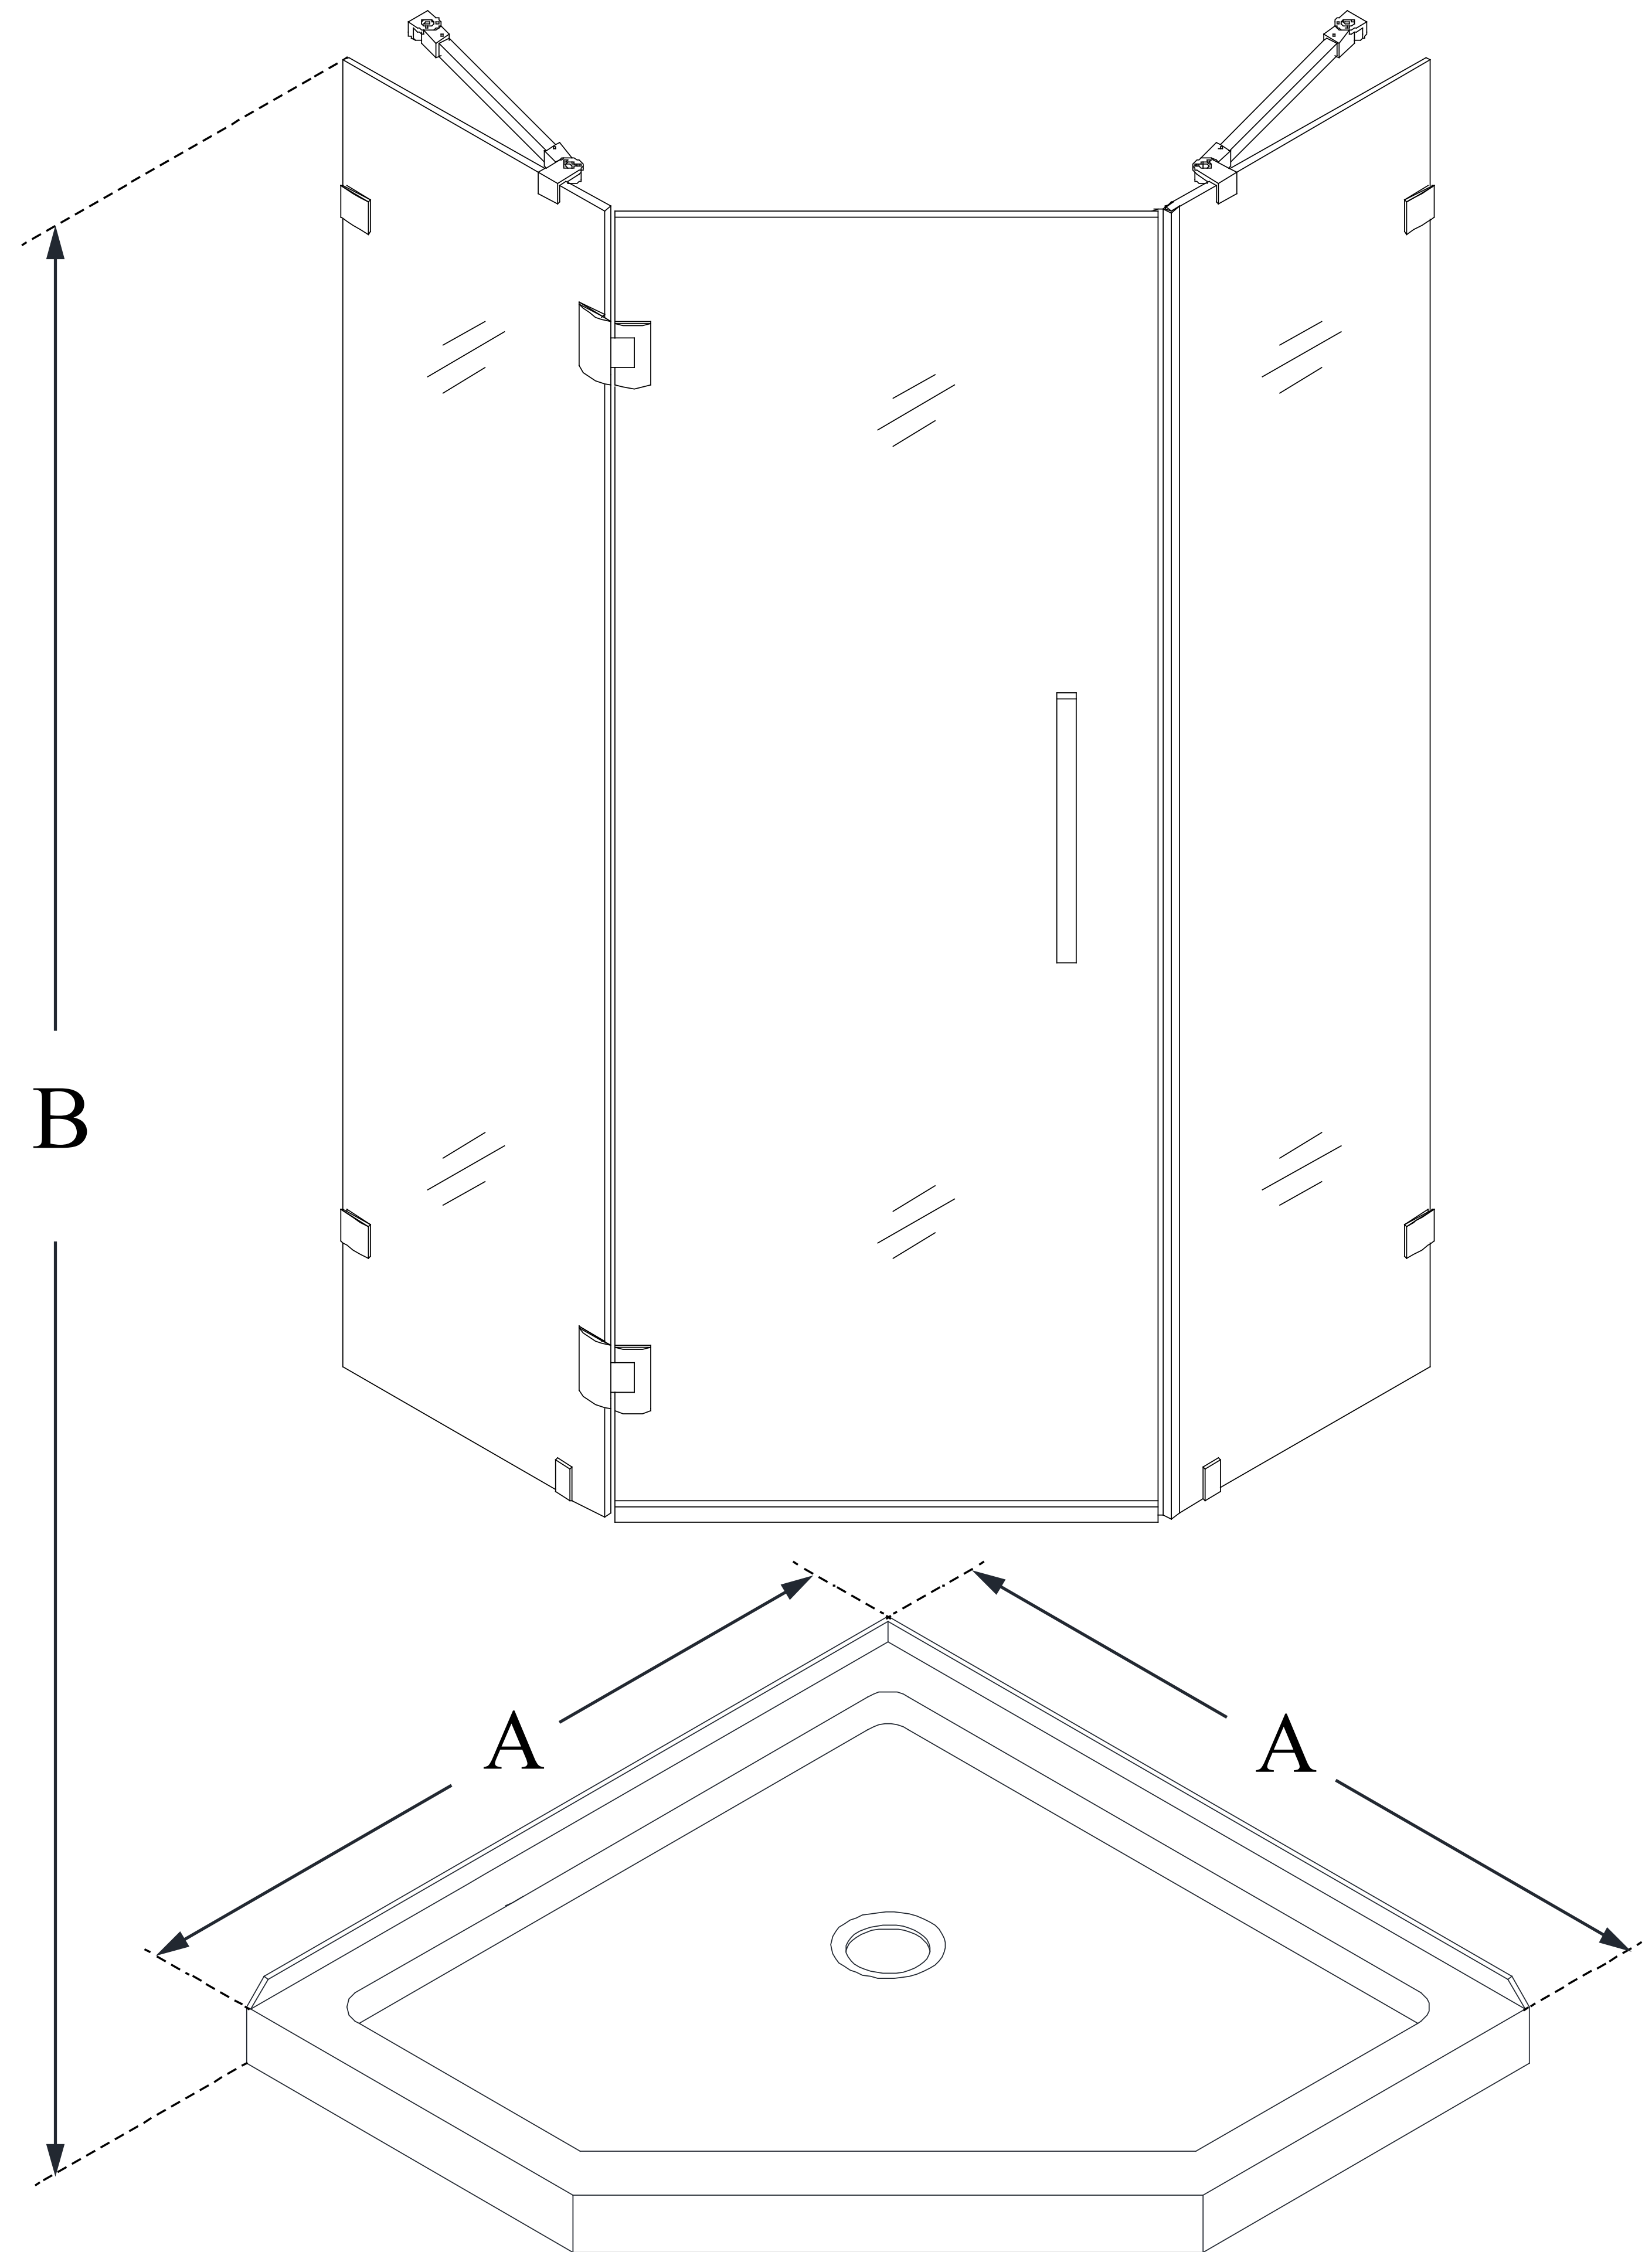

DL-6053

PRISM LUX

DreamLine Prism Lux 42 in. x 42 in. x 74 3/4 in. H Frameless Hinged Shower Enclosure and SlimLine Shower Base Kit

KIT CONTENTS:

- SHOWER ENCLOSURE
- SHOWER BASE

CONFIGURATION DIMENSIONS:

A: 42 in.
KIT WIDTH

B: 74 3/4 in.
KIT HEIGHT

G: 42 in.
KIT DEPTH

AVAILABLE DRAIN LOCATIONS:
- CORNER

For precise drain location, please refer to the included base technical drawing

DreamLine reserves the right to update or modify the hardware or materials pictured without prior notice for the purpose of product improvement and customer satisfaction.