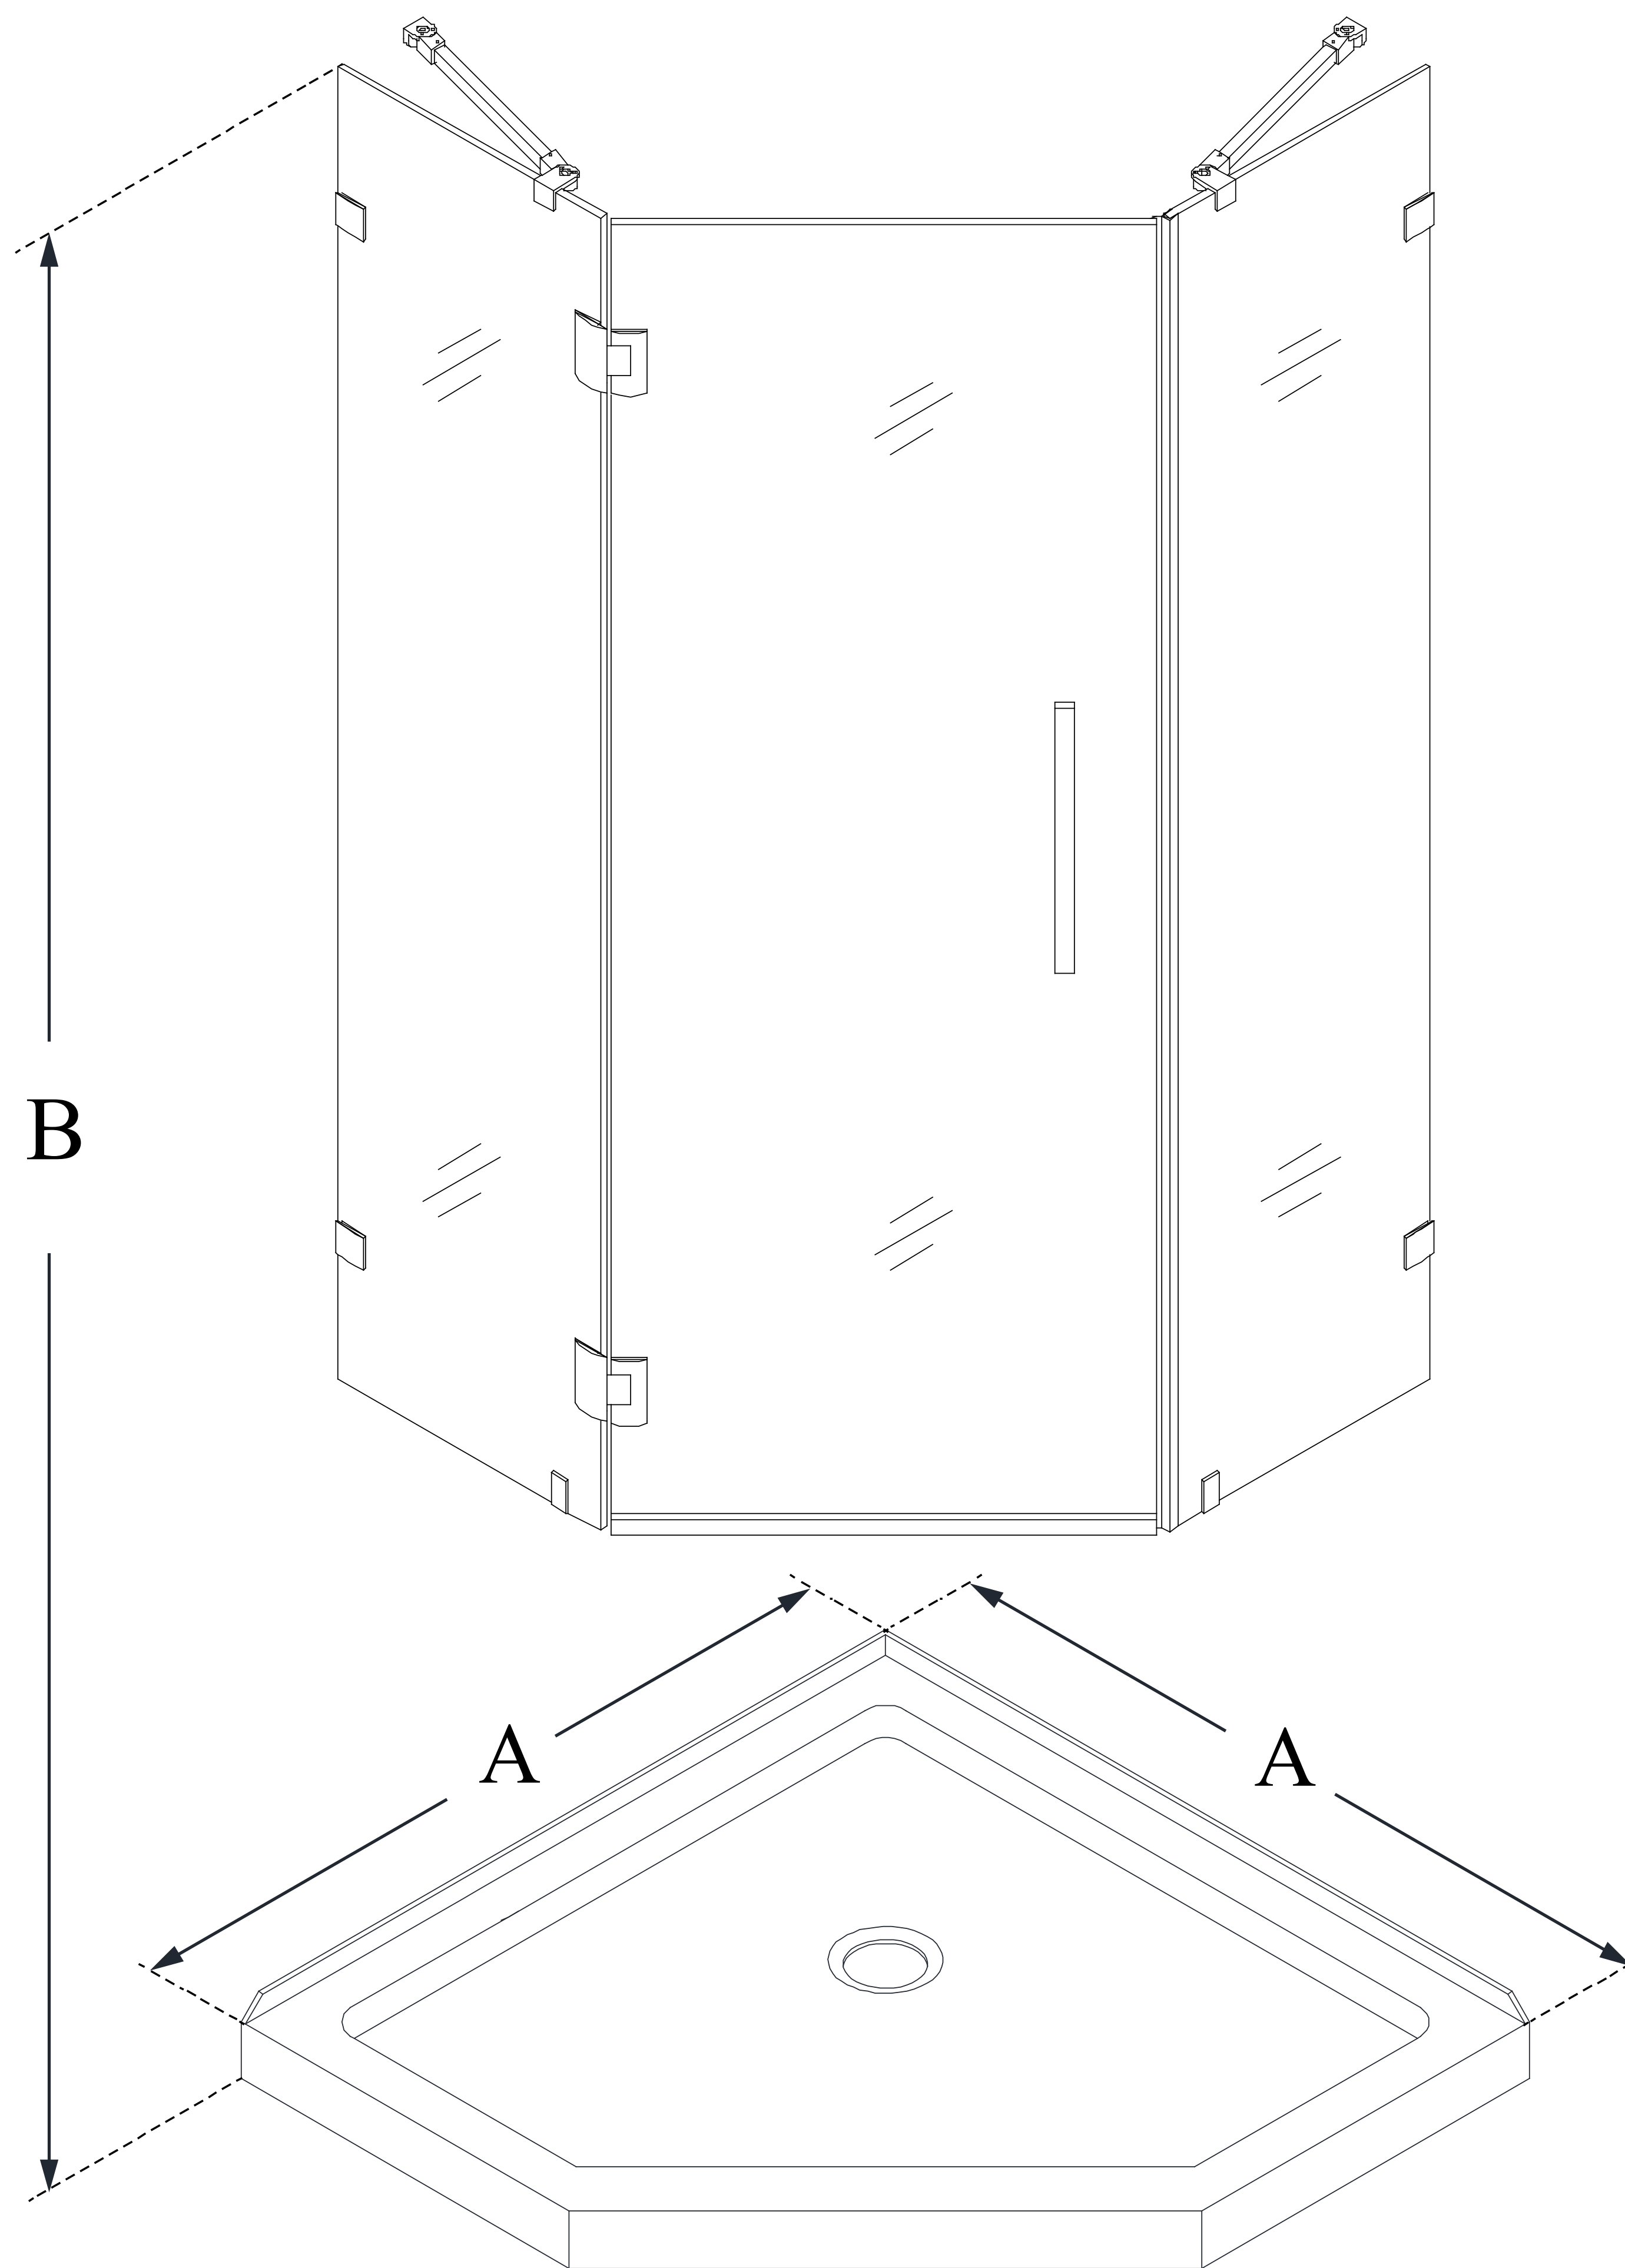

DL-6051

PRISM LUX

DreamLine Prism Lux 38 in. x 38 in. x 74 3/4 in. H Frameless Hinged Shower Enclosure and SlimLine Shower Base Kit

KIT CONTENTS:

- SHOWER ENCLOSURE
- SHOWER BASE

CONFIGURATION DIMENSIONS:

A: 38 in.
KIT WIDTH

B: 74 3/4 in.
KIT HEIGHT

G: 38 in.
KIT DEPTH

AVAILABLE DRAIN LOCATIONS:
- CORNER

For precise drain location, please refer to the included base technical drawing

DreamLine reserves the right to update or modify the hardware or materials pictured without prior notice for the purpose of product improvement and customer satisfaction.