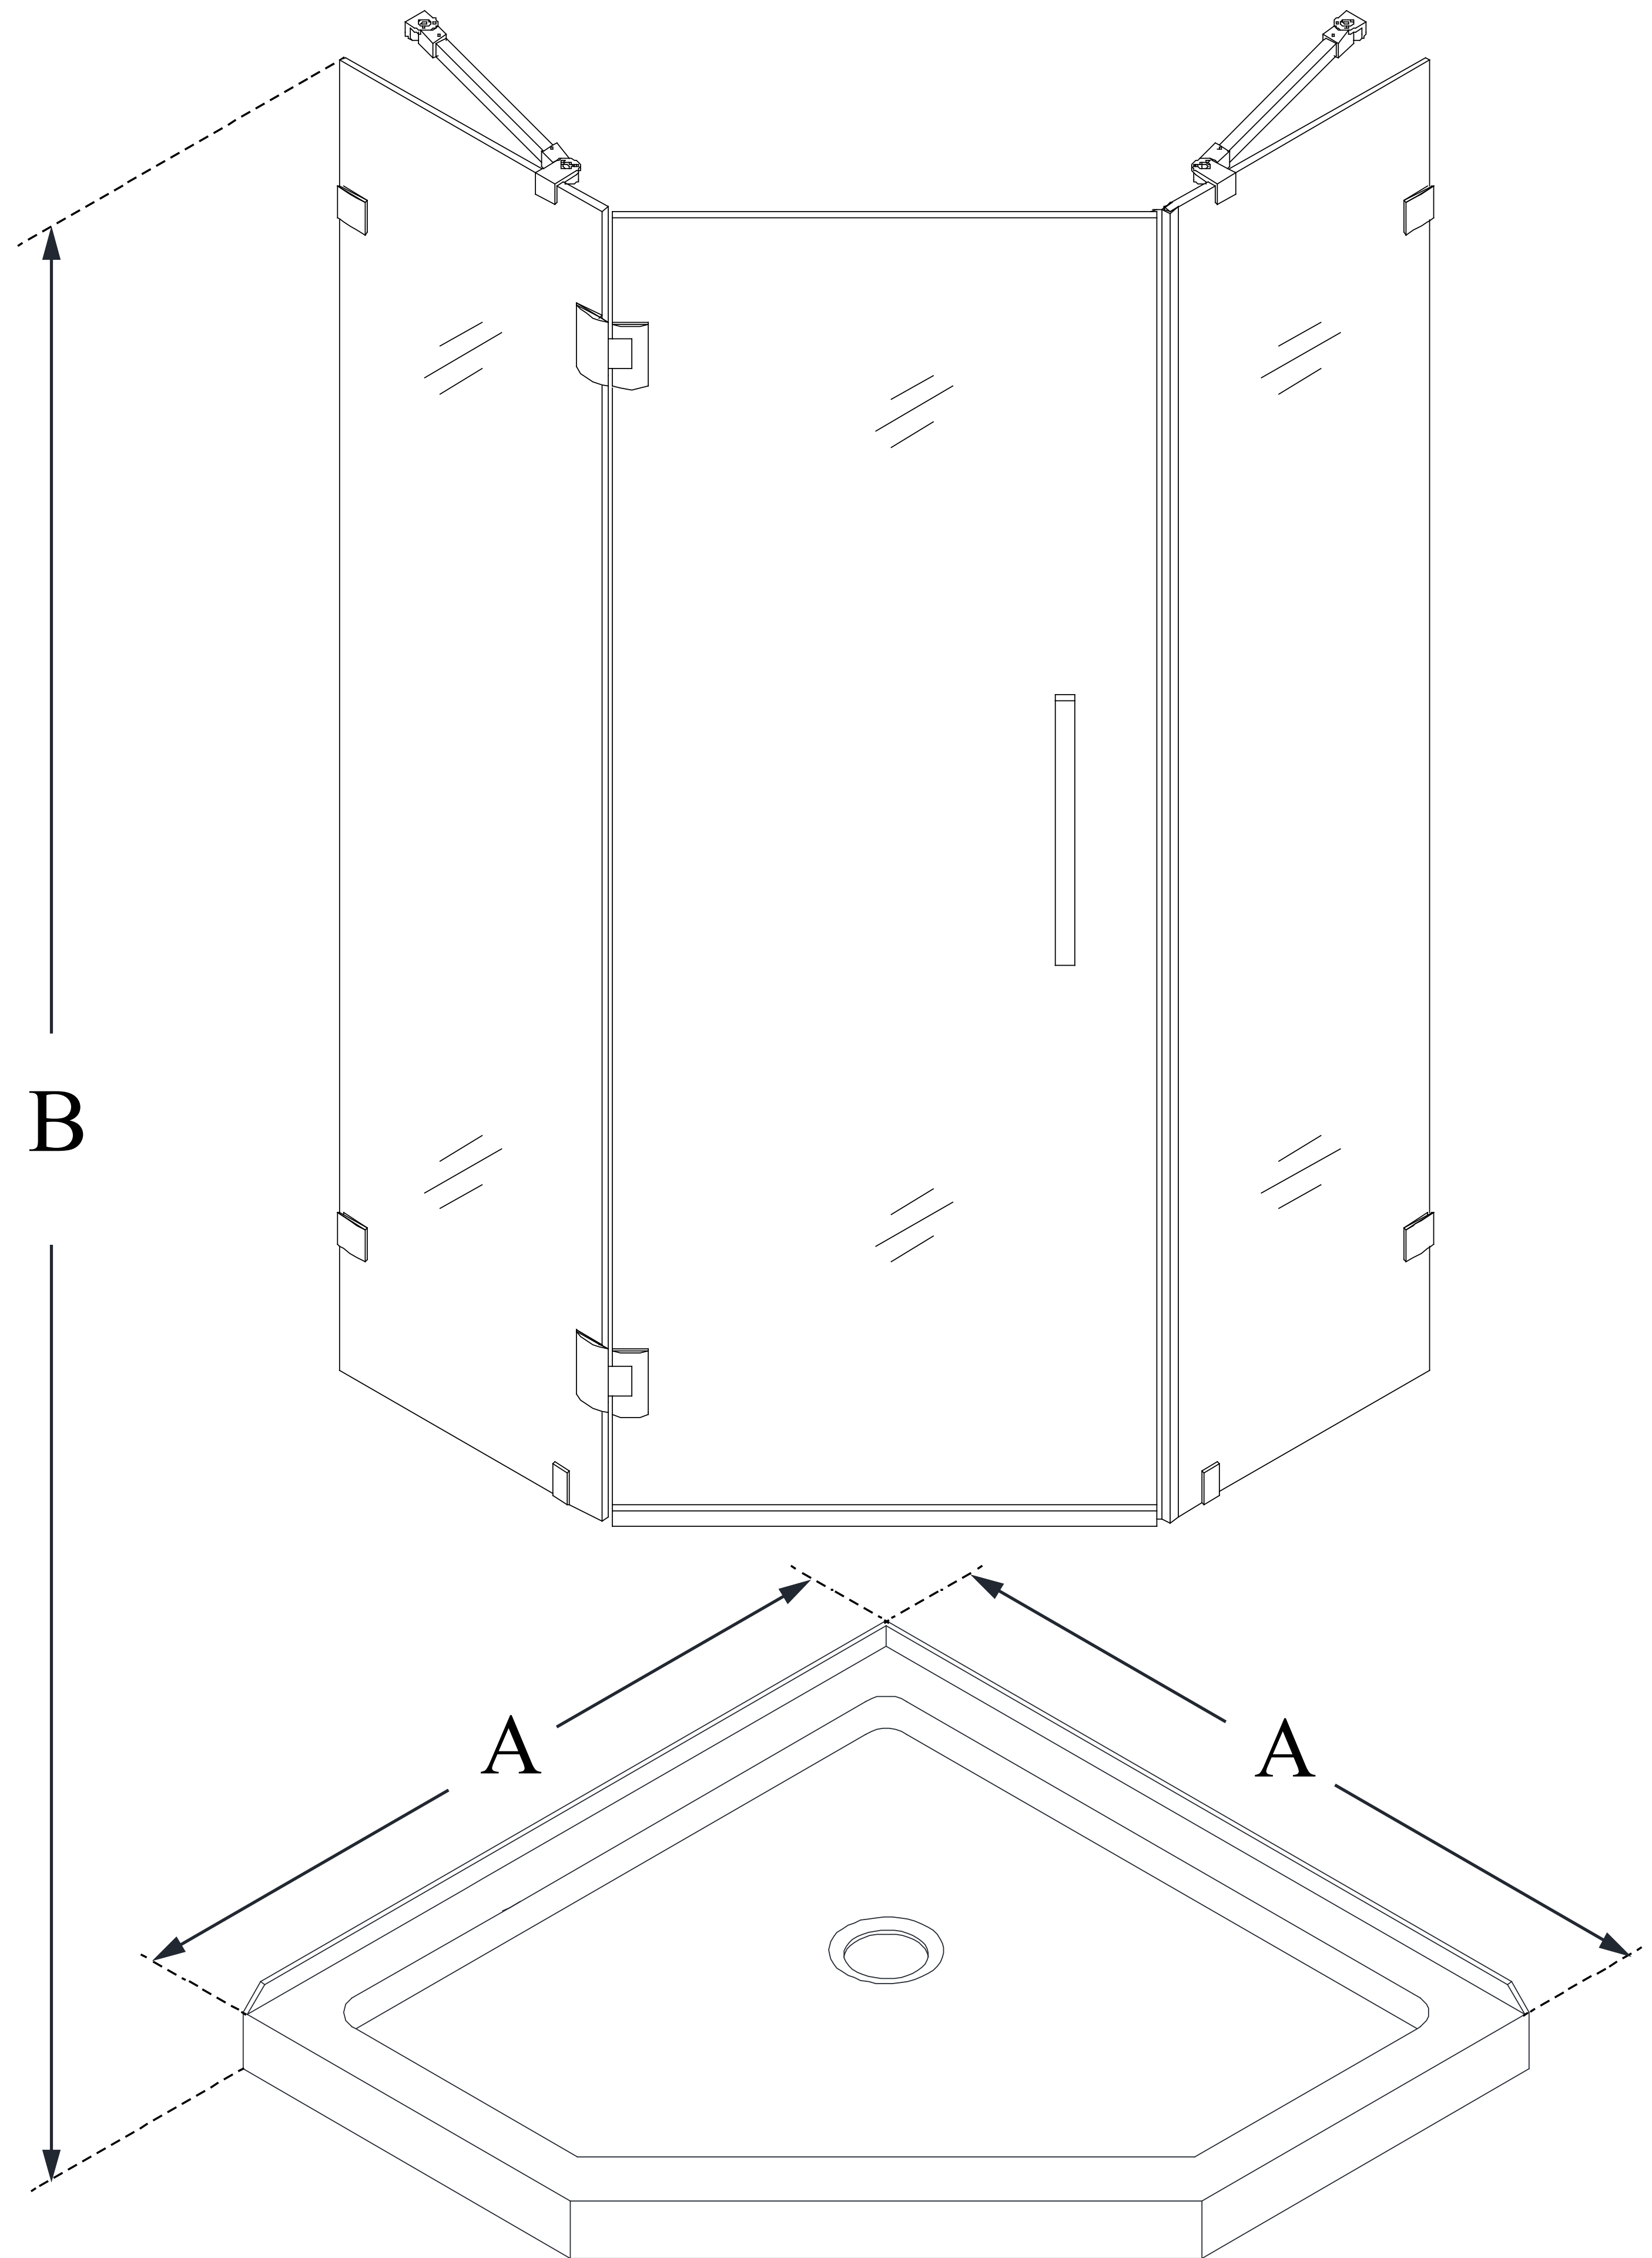

DL-6050

PRISM LUX

DreamLine Prism Lux 36 in. x 36 in. x 74 3/4 in. H Frameless Hinged Shower Enclosure and SlimLine Shower Base Kit

KIT CONTENTS:

- SHOWER ENCLOSURE
- SHOWER BASE

CONFIGURATION DIMENSIONS:

A: 36 in.
KIT WIDTH

B: 74 3/4 in.
KIT HEIGHT

G: 36 in.
KIT DEPTH

AVAILABLE DRAIN LOCATIONS:
- CORNER

For precise drain location, please refer to the included base technical drawing

DreamLine reserves the right to update or modify the hardware or materials pictured without prior notice for the purpose of product improvement and customer satisfaction.