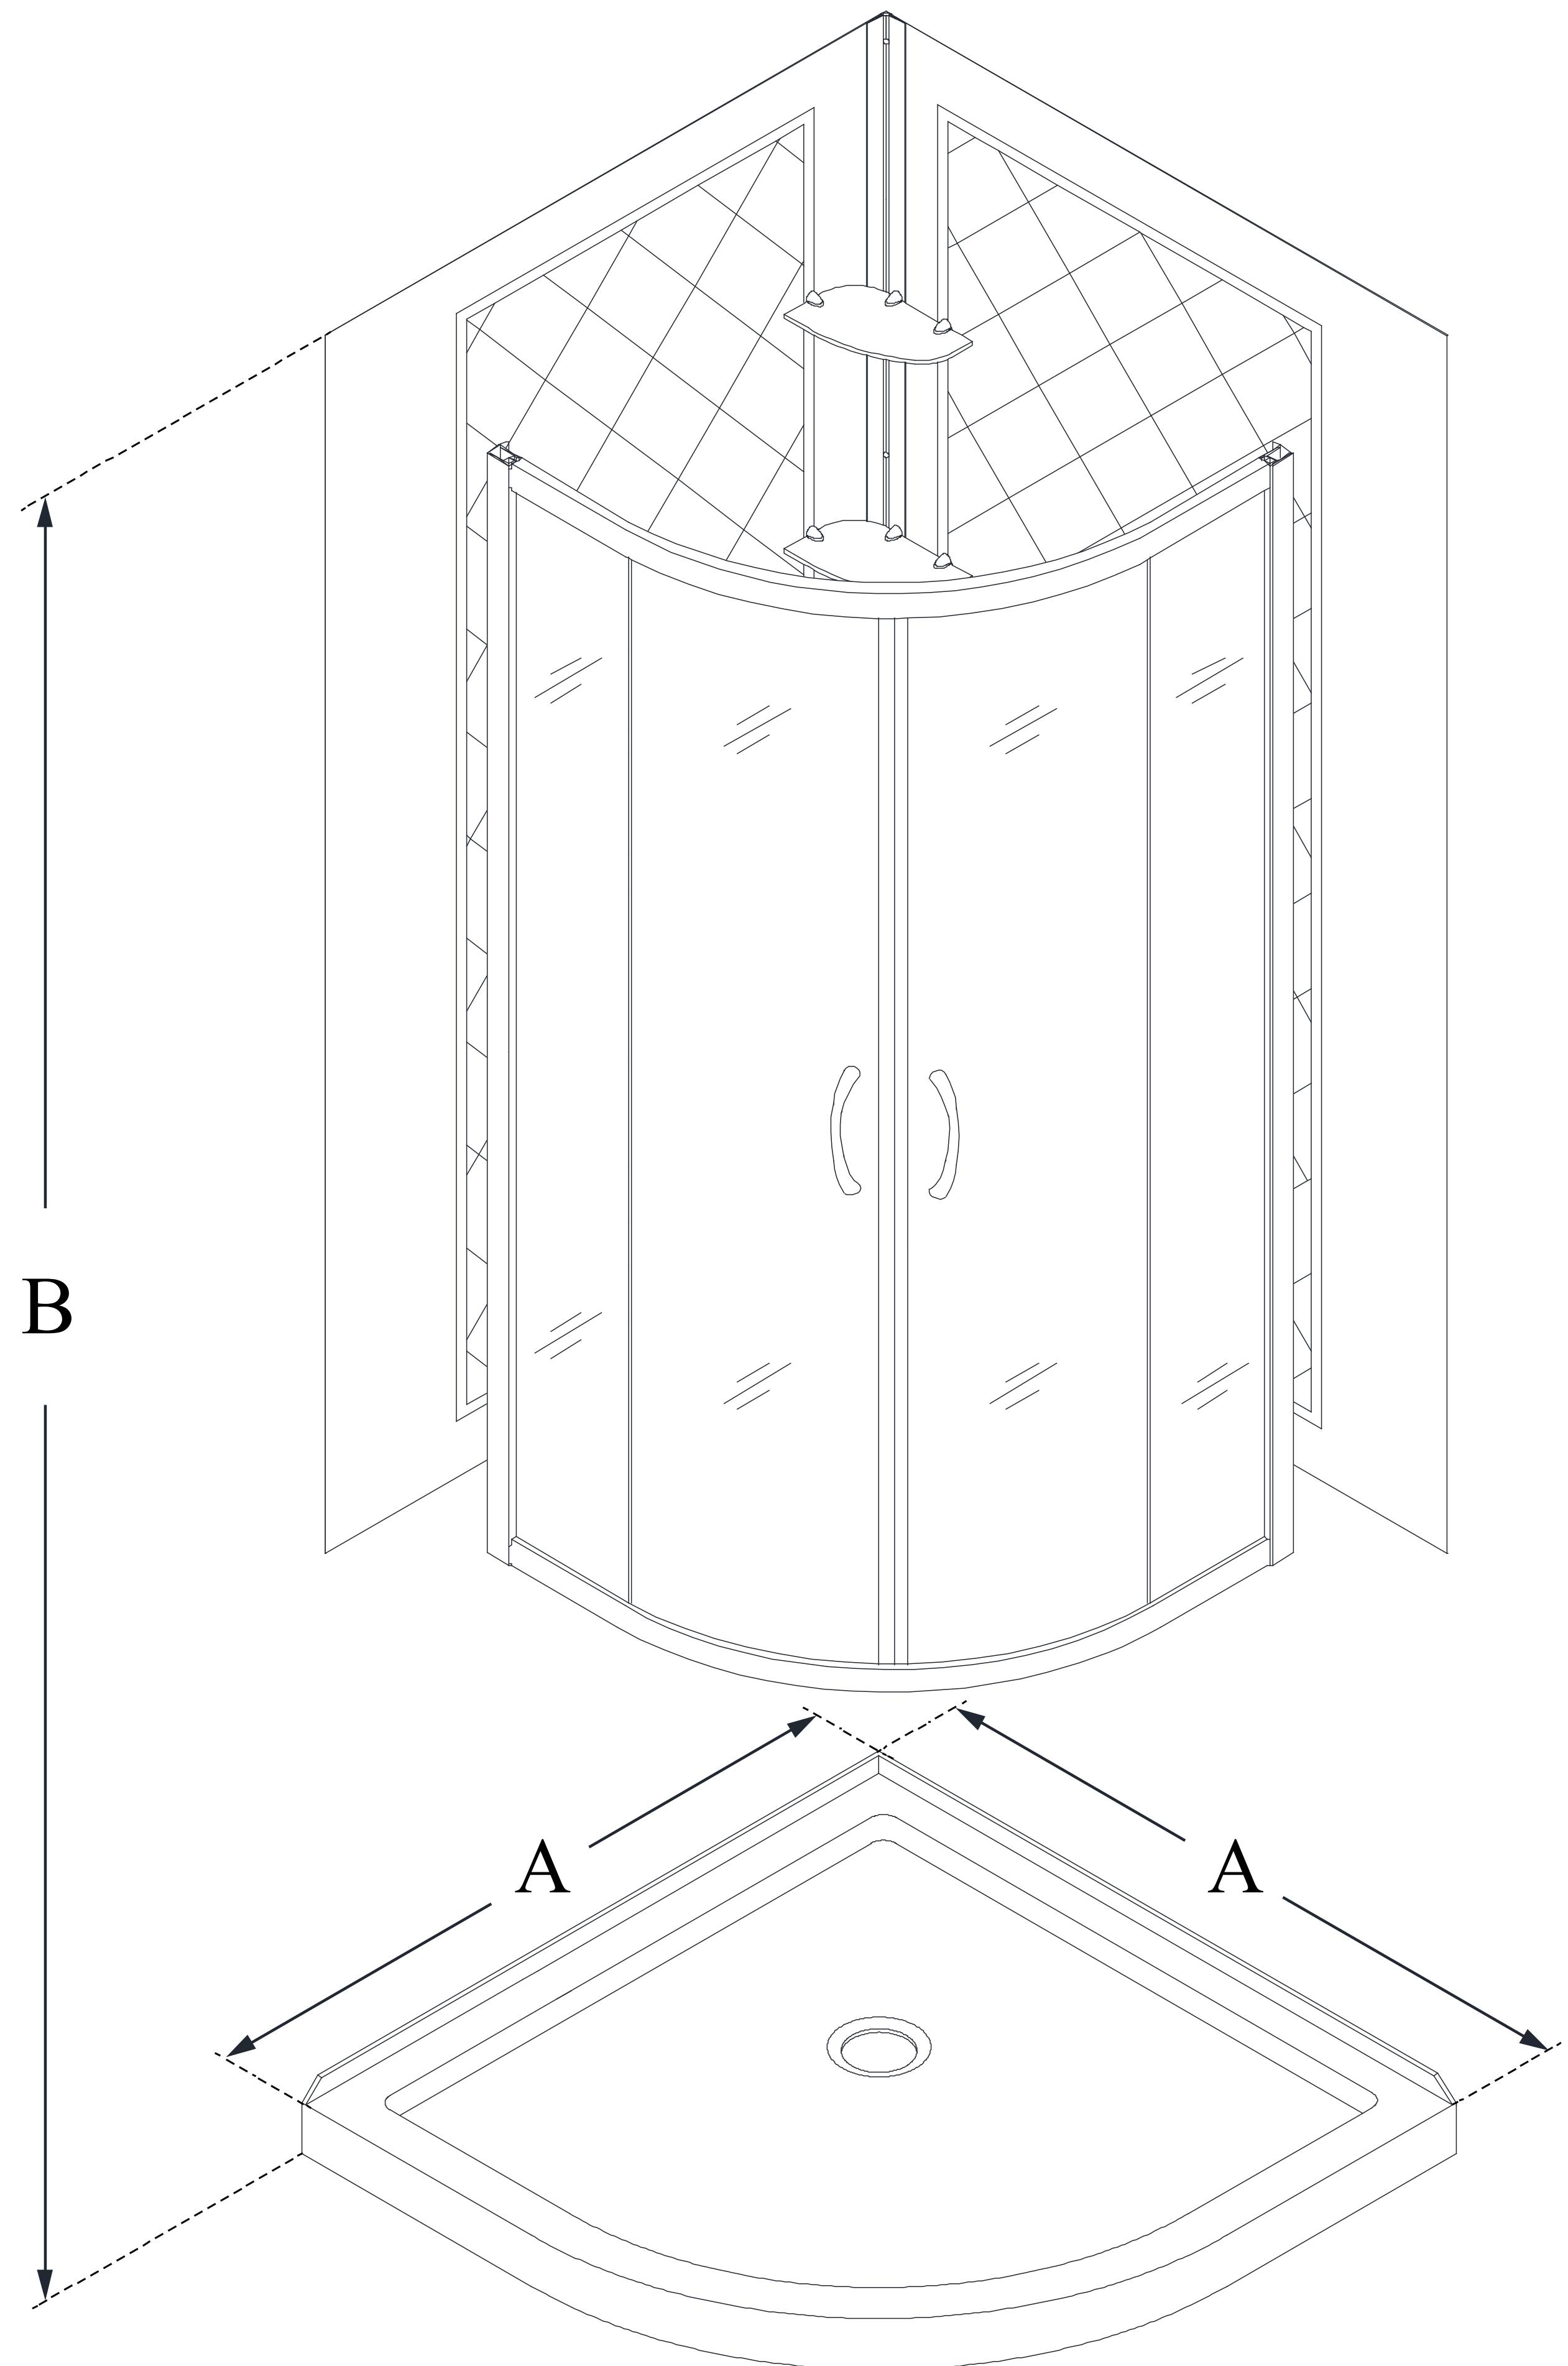

DL-6154

PRIME

DreamLine Prime 38 in. D x 38 in. W x 76 3/4 in. H Clear Sliding Shower Enclosure with White Acrylic Base and Backwall

KIT CONTENTS:

- SHOWER ENCLOSURE
- SHOWER BASE
- QWALL BACKWALLS

CONFIGURATION DIMENSIONS:

A: 38 in.

KIT WIDTH

B: 76 3/4 in.

KIT HEIGHT

G: 38 in.

KIT DEPTH

AVAILABLE DRAIN LOCATIONS:

- CORNER

For precise drain location, please refer to the included base technical drawing

DreamLine reserves the right to update or modify the hardware or materials pictured without prior notice for the purpose of product improvement and customer satisfaction.