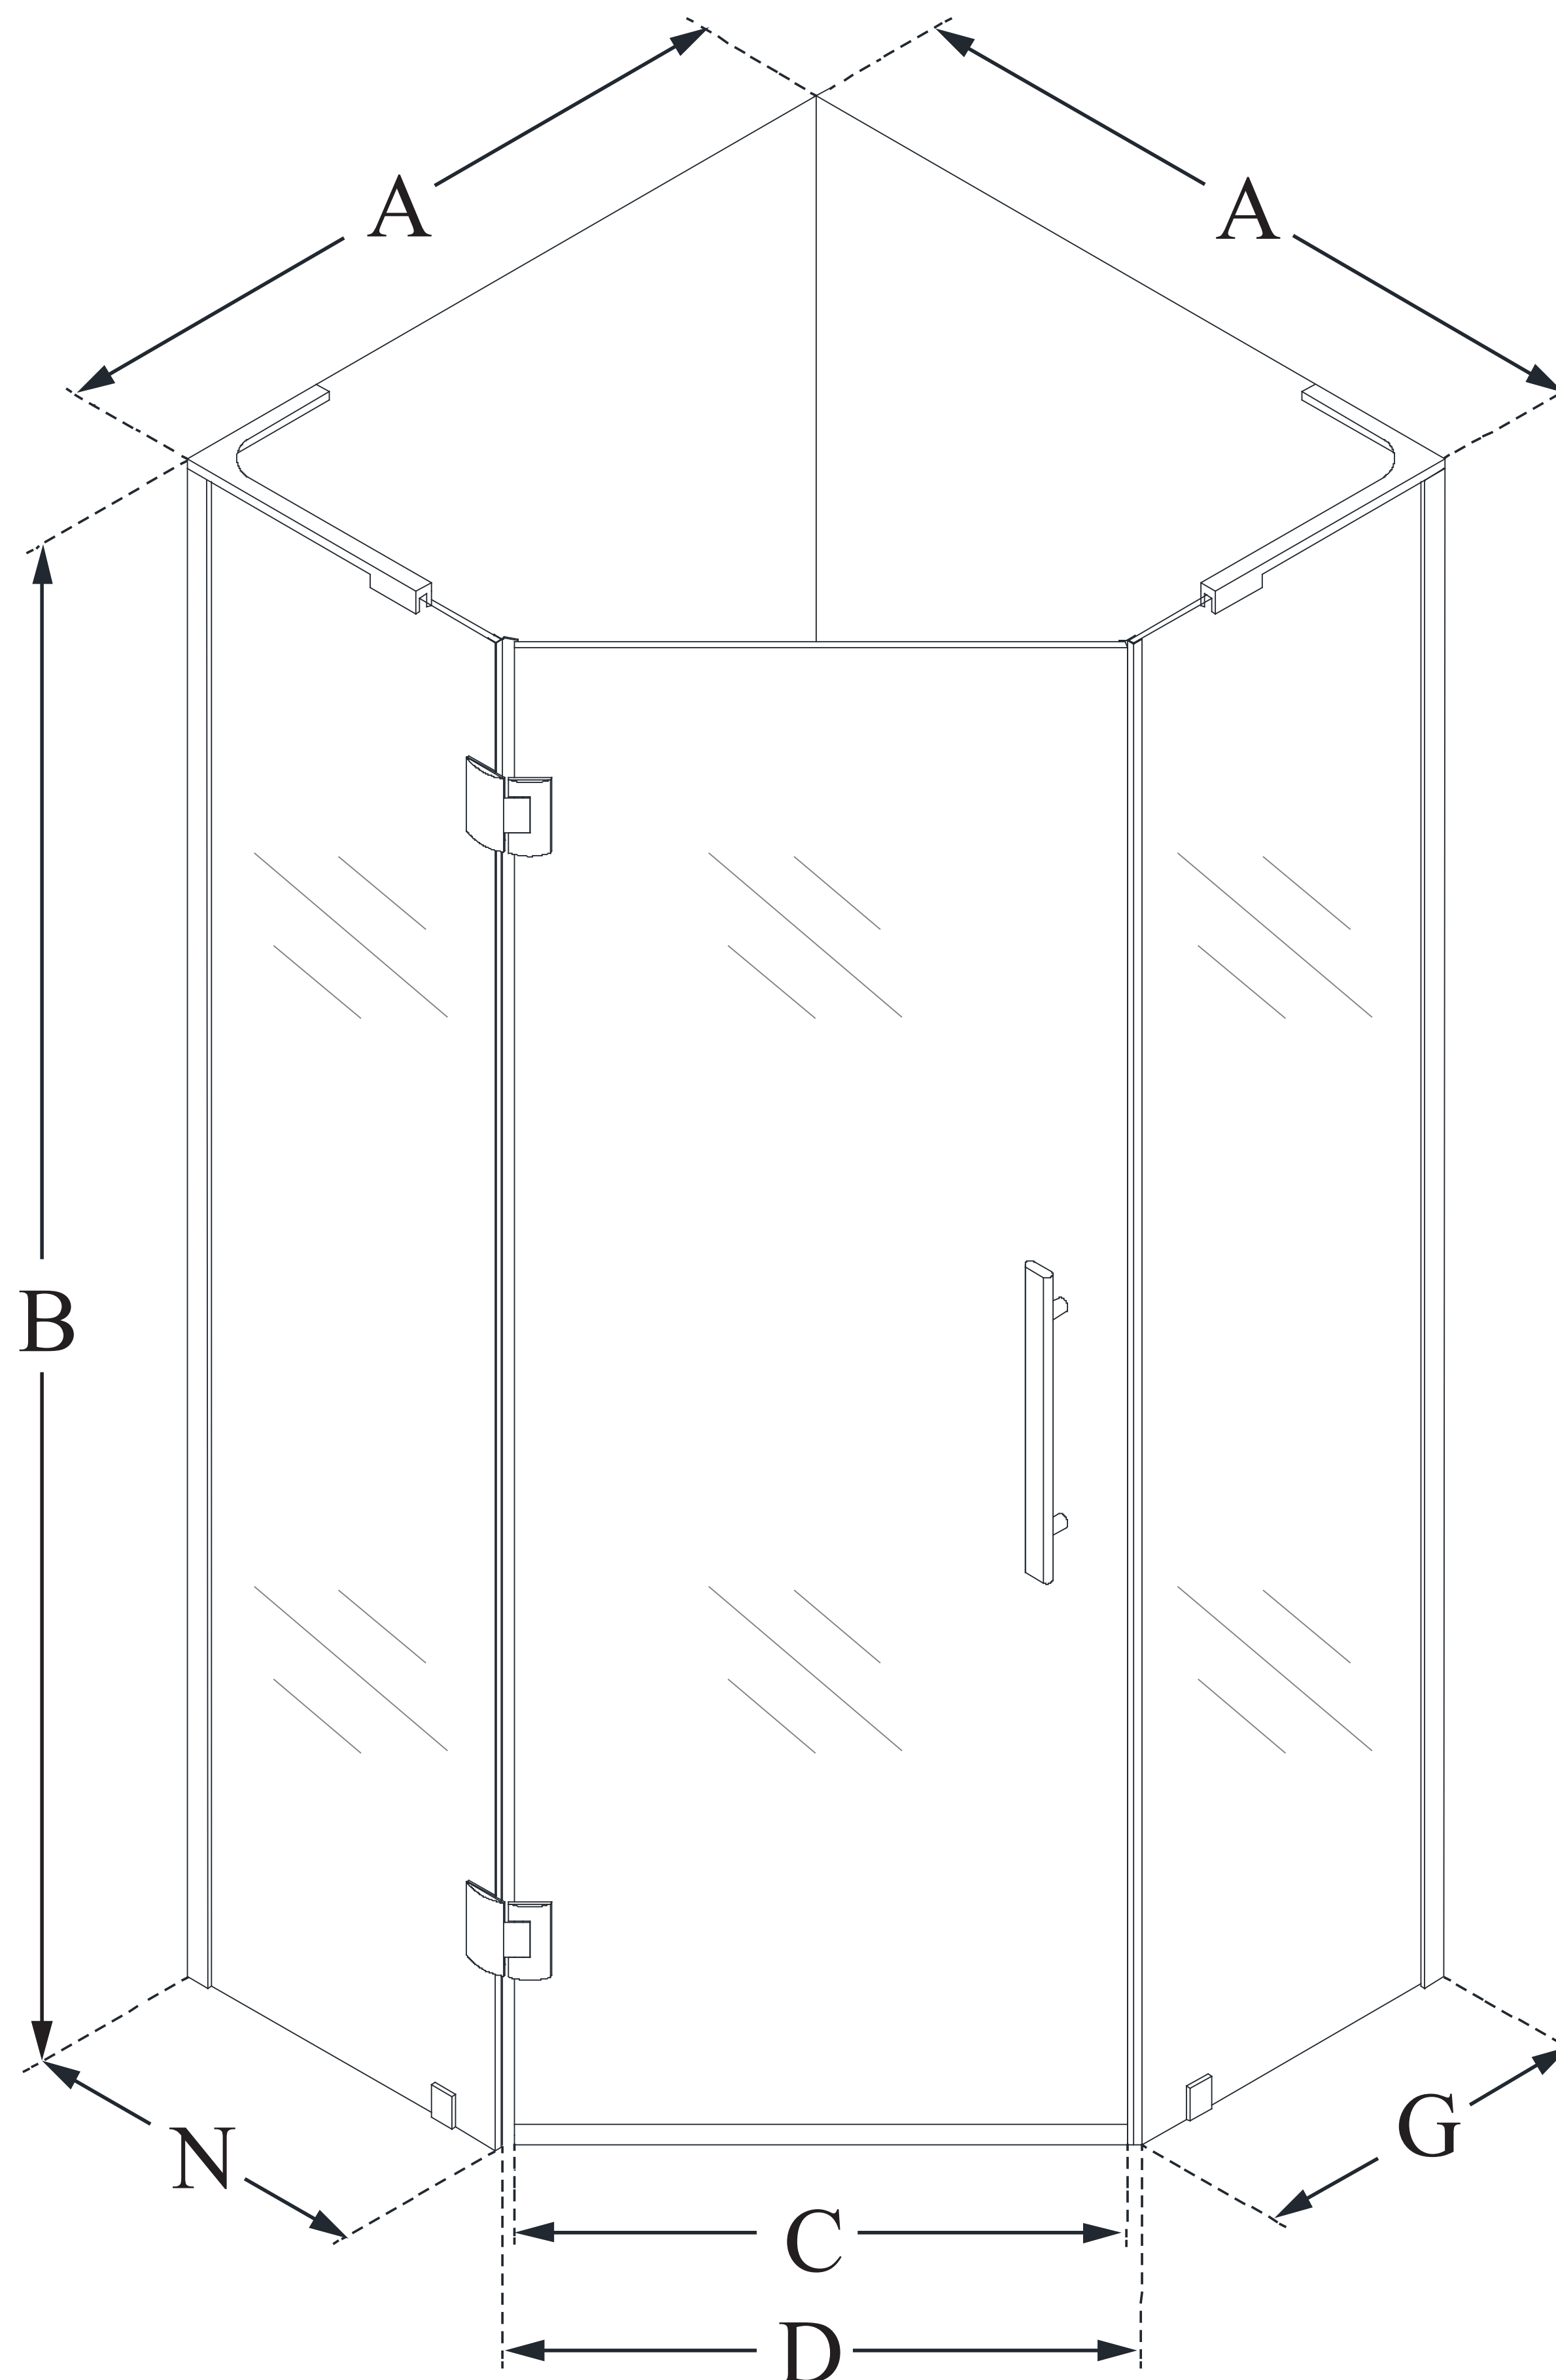

SHEN-2634340

PRISM PLUS

DreamLine Prism Plus 34 in. x 34 in.
x 72 in. Frameless Hinged Shower
Enclosure

SWING DOOR

CONFIGURATION DIMENSIONS:

A: 34 in.

MODEL WIDTH

B: 72 in.

MODEL HEIGHT

C: 23 1/8 in.

ACCESS WIDTH

D: 23 5/8 in.

DOOR WIDTH

A: 34 in.

MODEL DEPTH

G: 16 11/16 in.

SIDE PANEL WIDTH

N: 16 1/2 in.

HINGE PANEL WIDTH

DreamLine reserves the right to update or modify the hardware or materials pictured without prior notice for the purpose of product improvement and customer satisfaction.