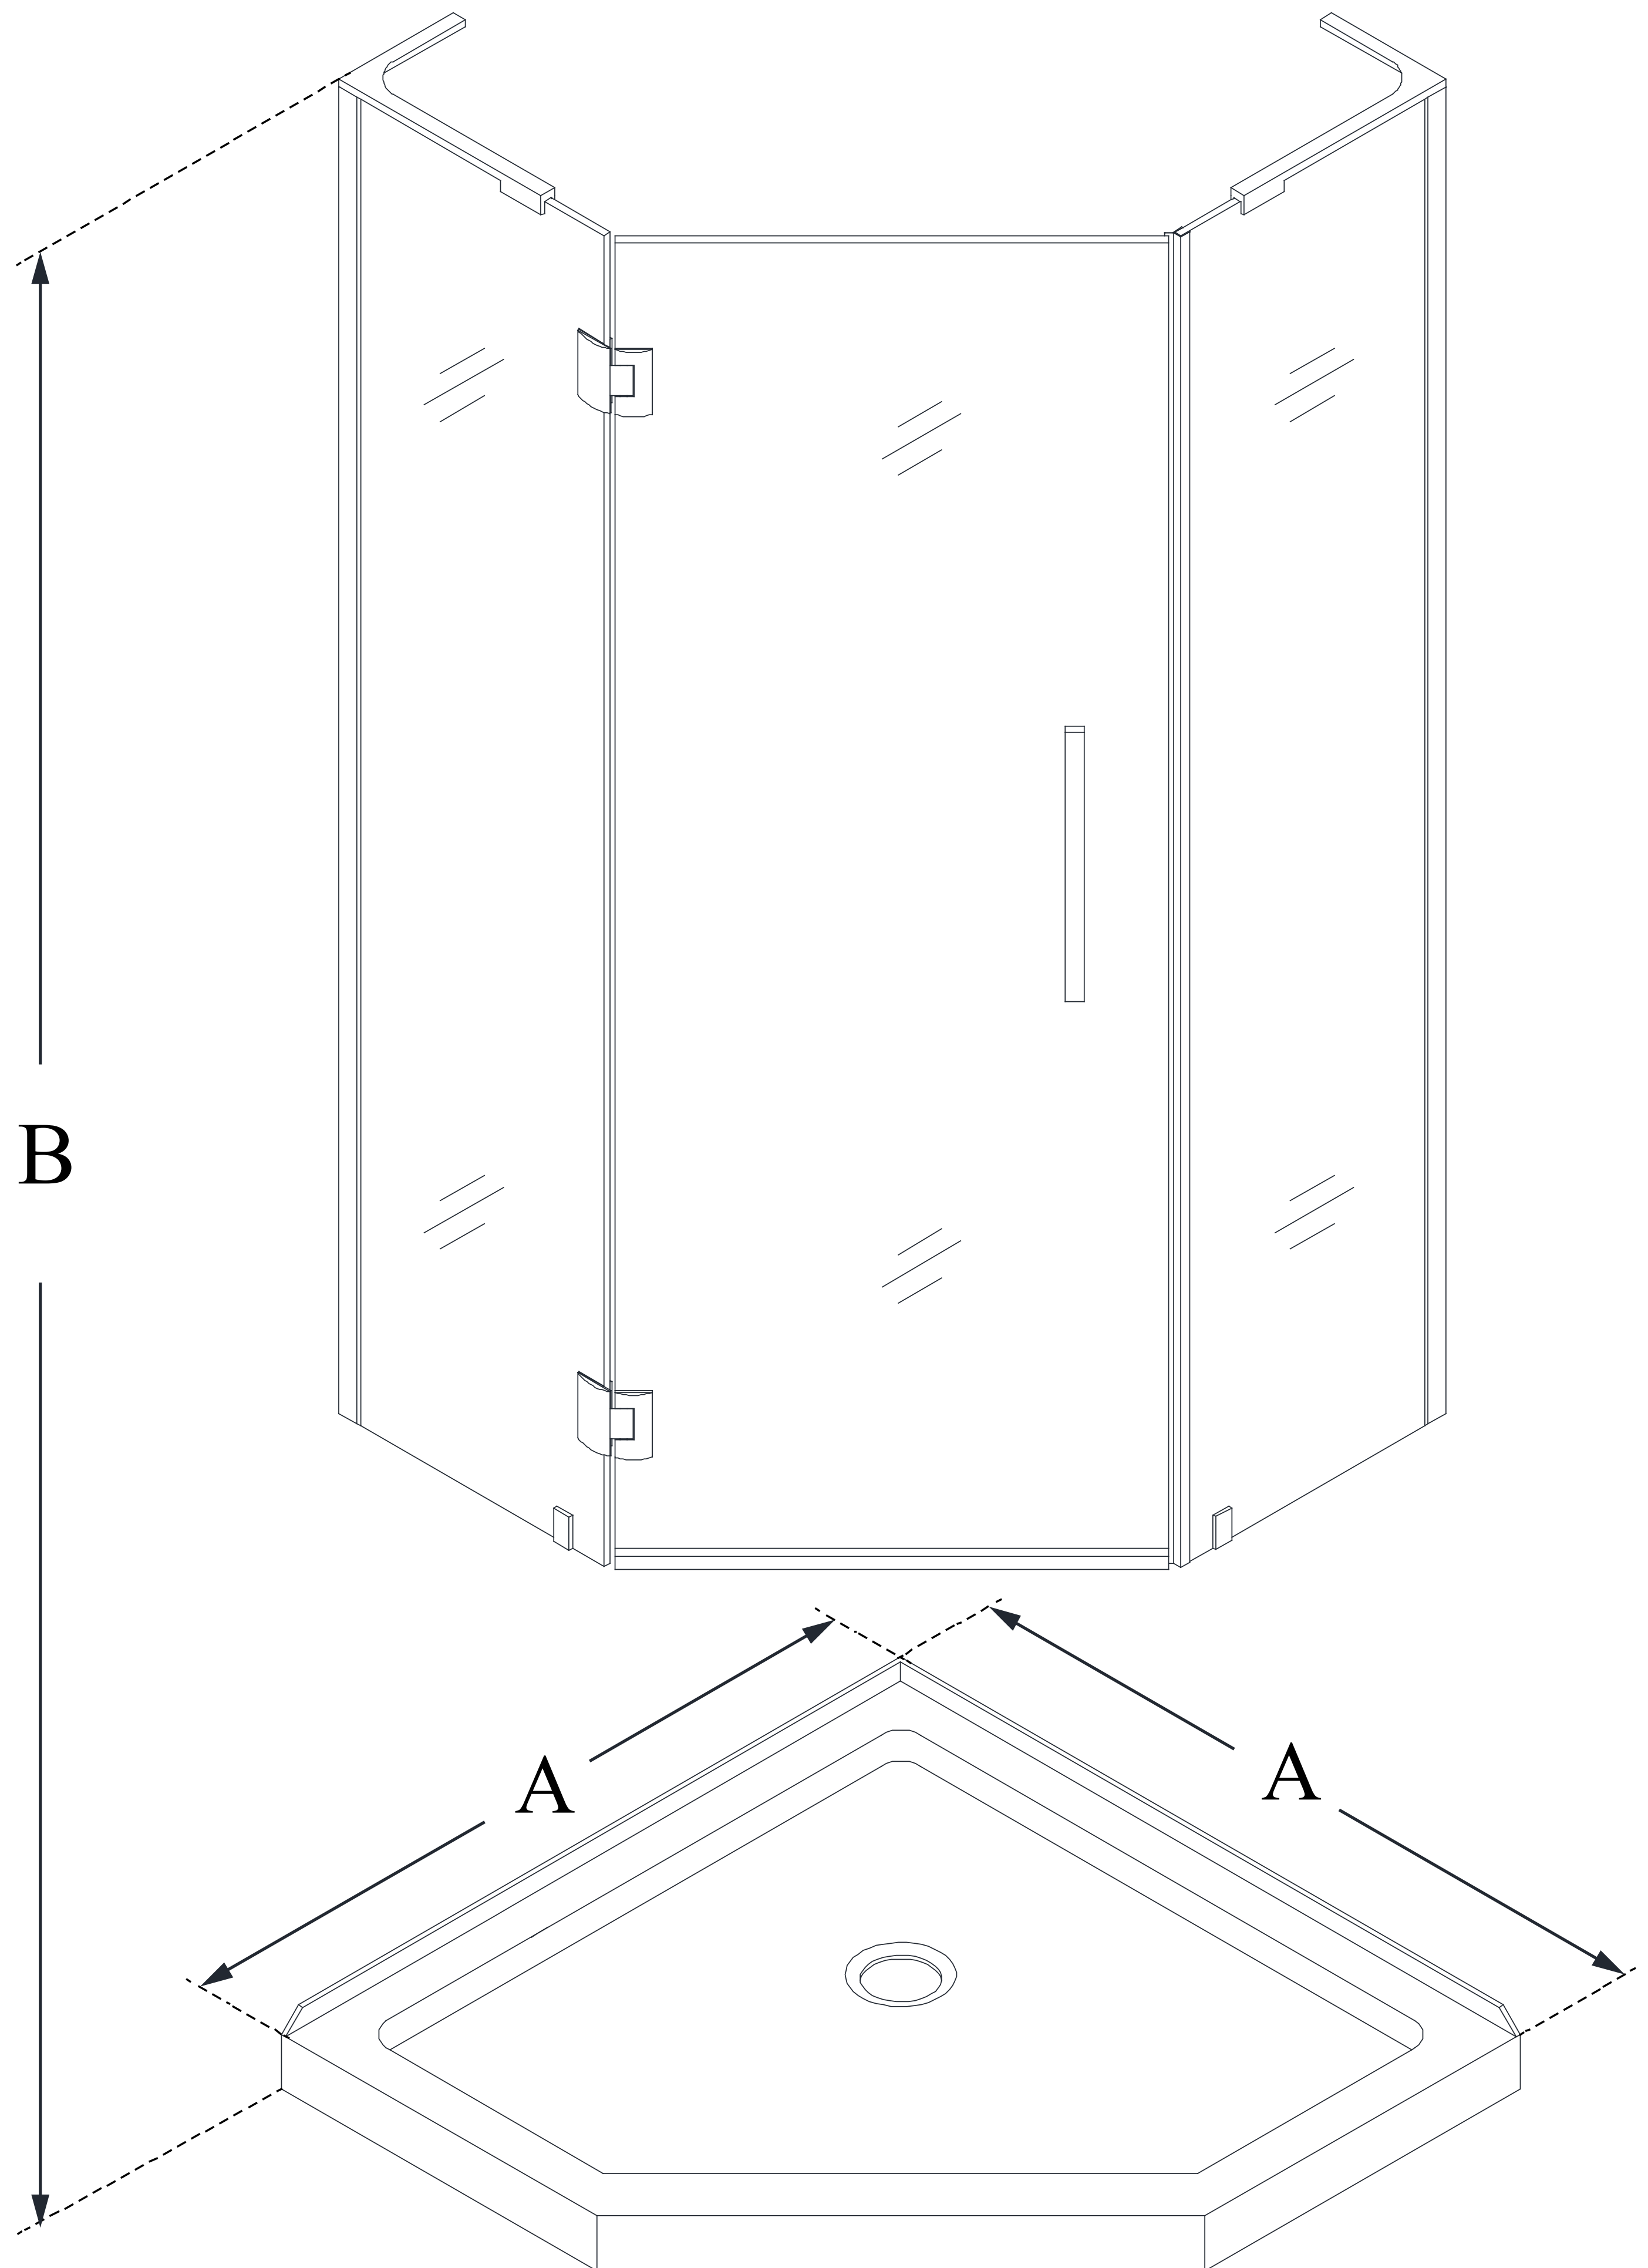

DL-6062

PRISM PLUS

DreamLine Prism Plus 40 in. x 40 in. x 74 3/4 in. Frameless Hinged Shower Enclosure and SlimLine Shower Base Kit

KIT CONTENTS:

- SHOWER ENCLOSURE
- SHOWER BASE

CONFIGURATION DIMENSIONS:

A: 40 in.
KIT WIDTH

B: 74 3/4 in.
KIT HEIGHT

G: 40 in.
KIT DEPTH

AVAILABLE DRAIN LOCATIONS:
- CORNER

For precise drain location, please refer to the included base technical drawing

DreamLine reserves the right to update or modify the hardware or materials pictured without prior notice for the purpose of product improvement and customer satisfaction.