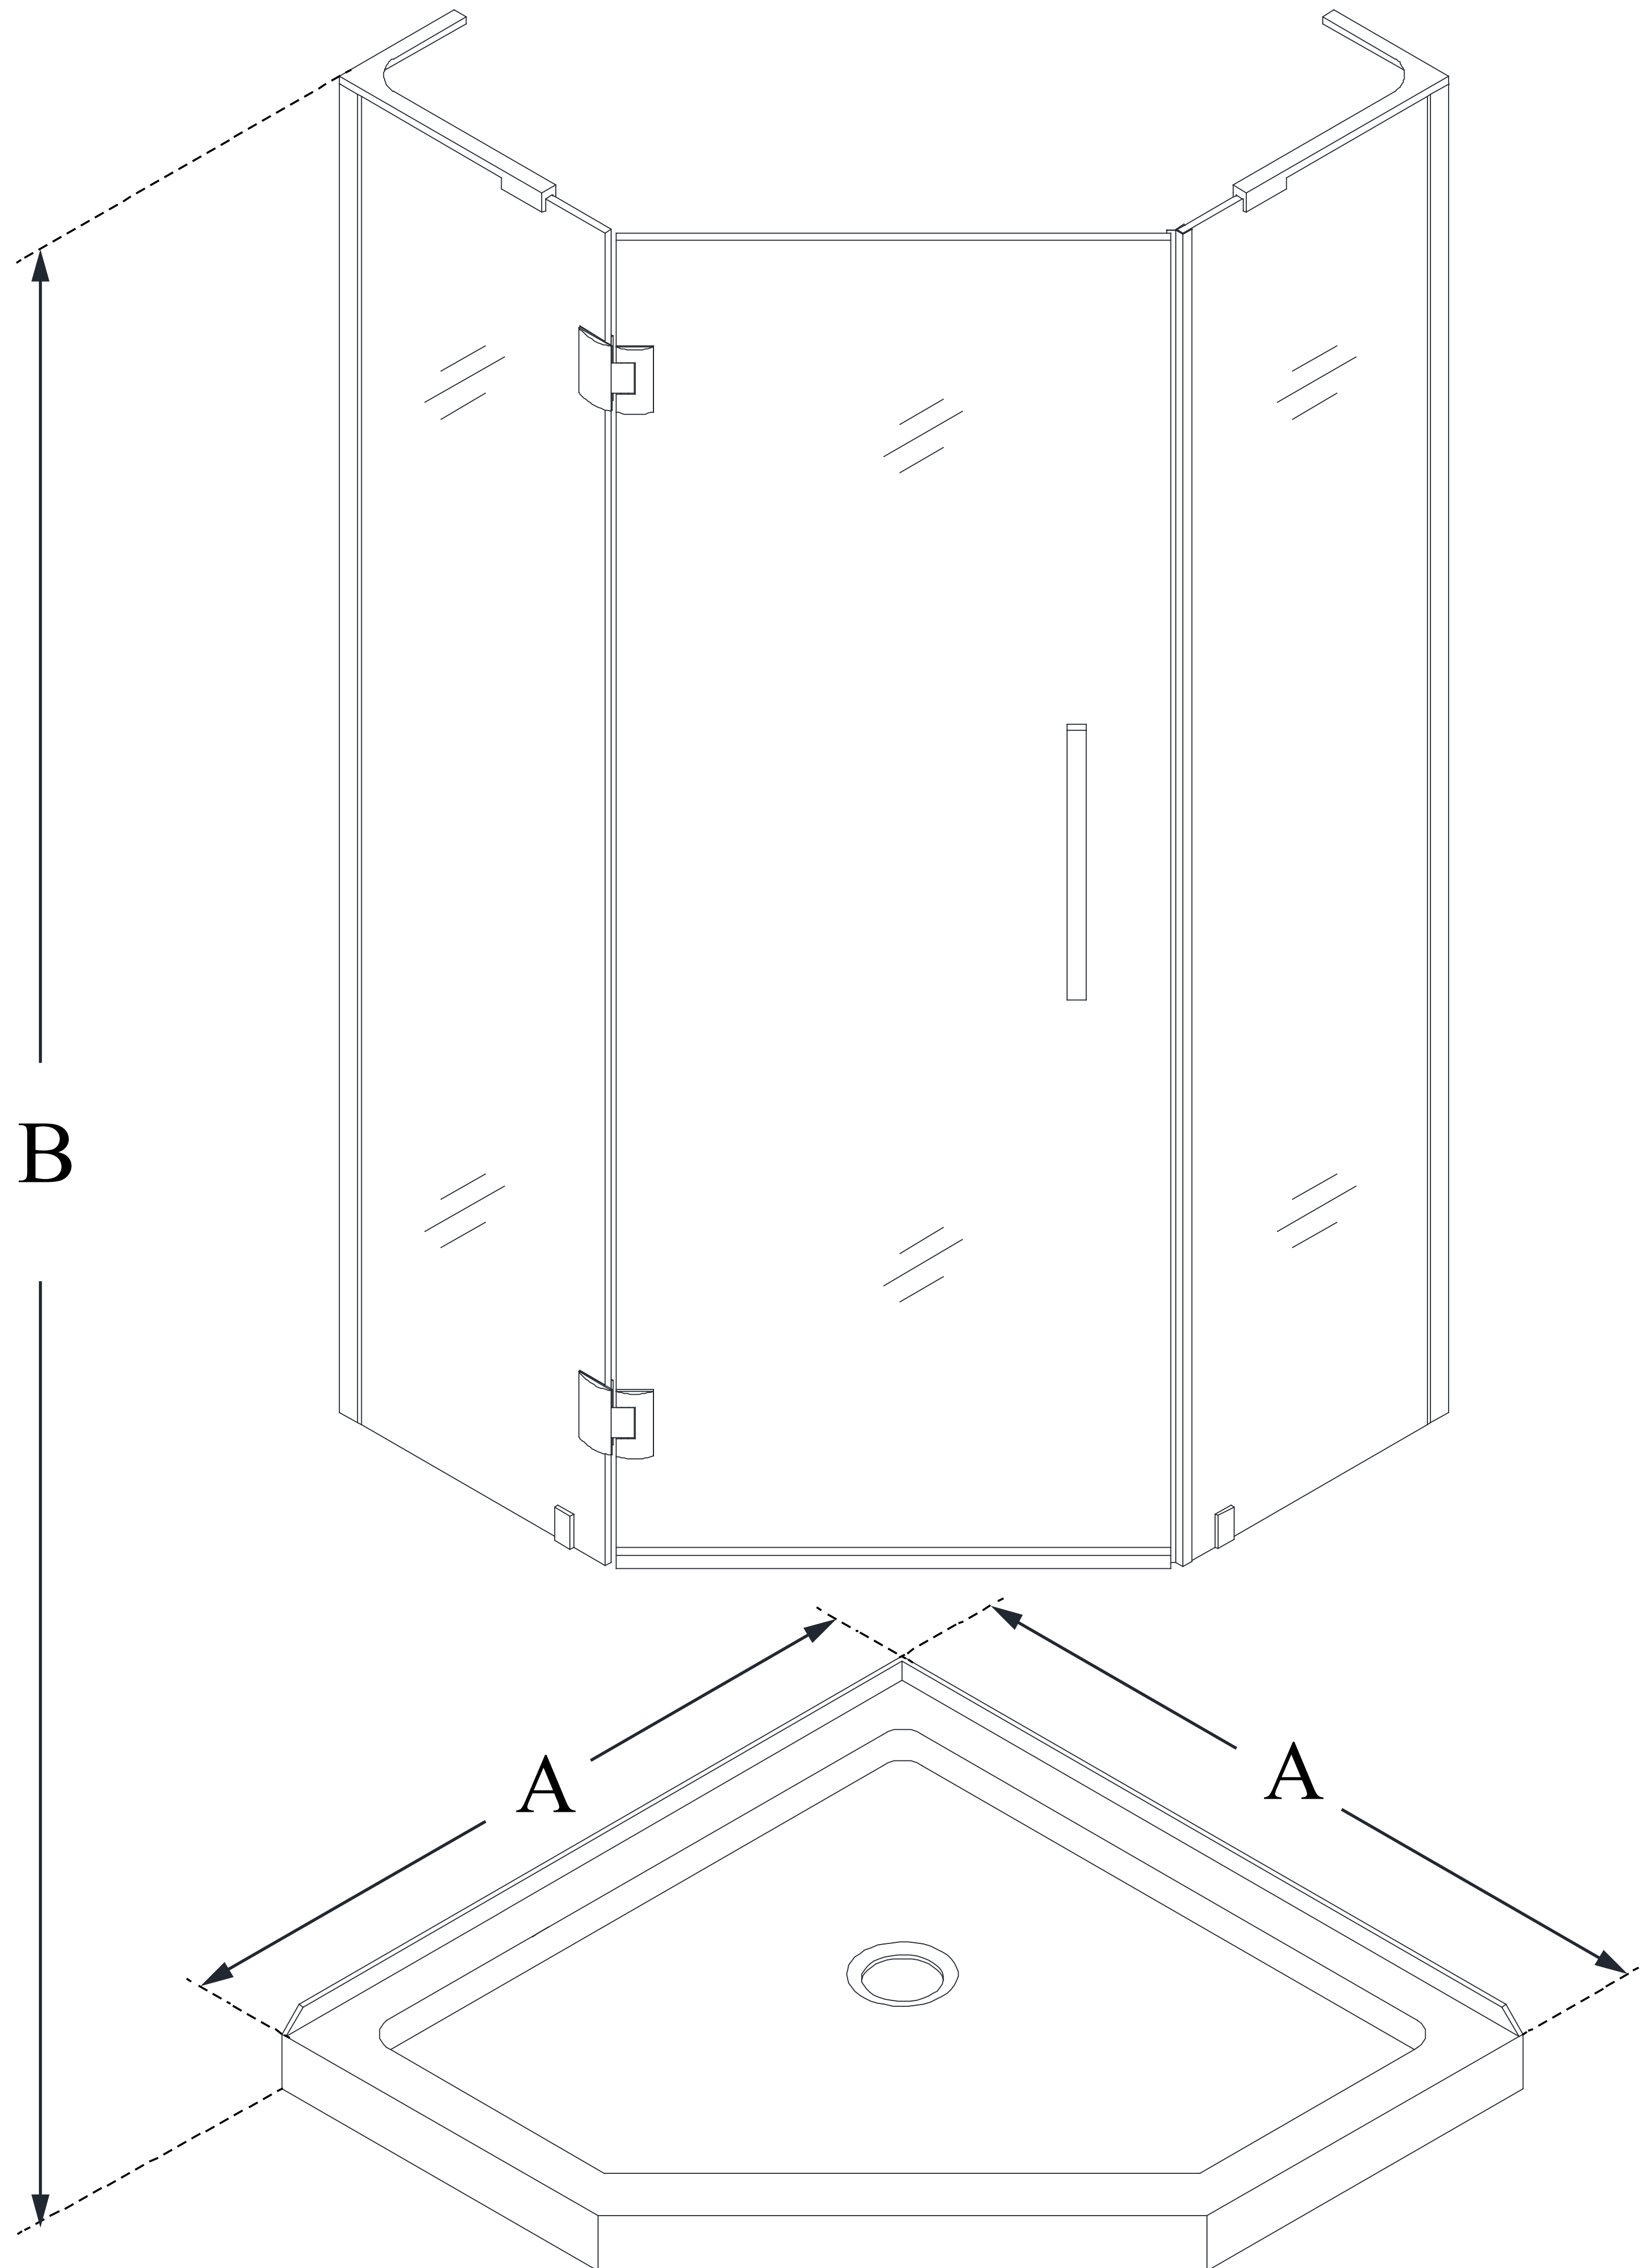

DL-6061

PRISM PLUS

DreamLine Prism Plus 38 in. x 38 in. x 74 3/4 in. Frameless Hinged Shower Enclosure and SlimLine Shower Base Kit

KIT CONTENTS:

- SHOWER ENCLOSURE
- SHOWER BASE

CONFIGURATION DIMENSIONS:

A: 38 in.
KIT WIDTH

B: 74 3/4 in.
KIT HEIGHT

G: 38 in.
KIT DEPTH

AVAILABLE DRAIN LOCATIONS:
- CORNER

For precise drain location, please refer to the included base technical drawing

DreamLine reserves the right to update or modify the hardware or materials pictured without prior notice for the purpose of product improvement and customer satisfaction.