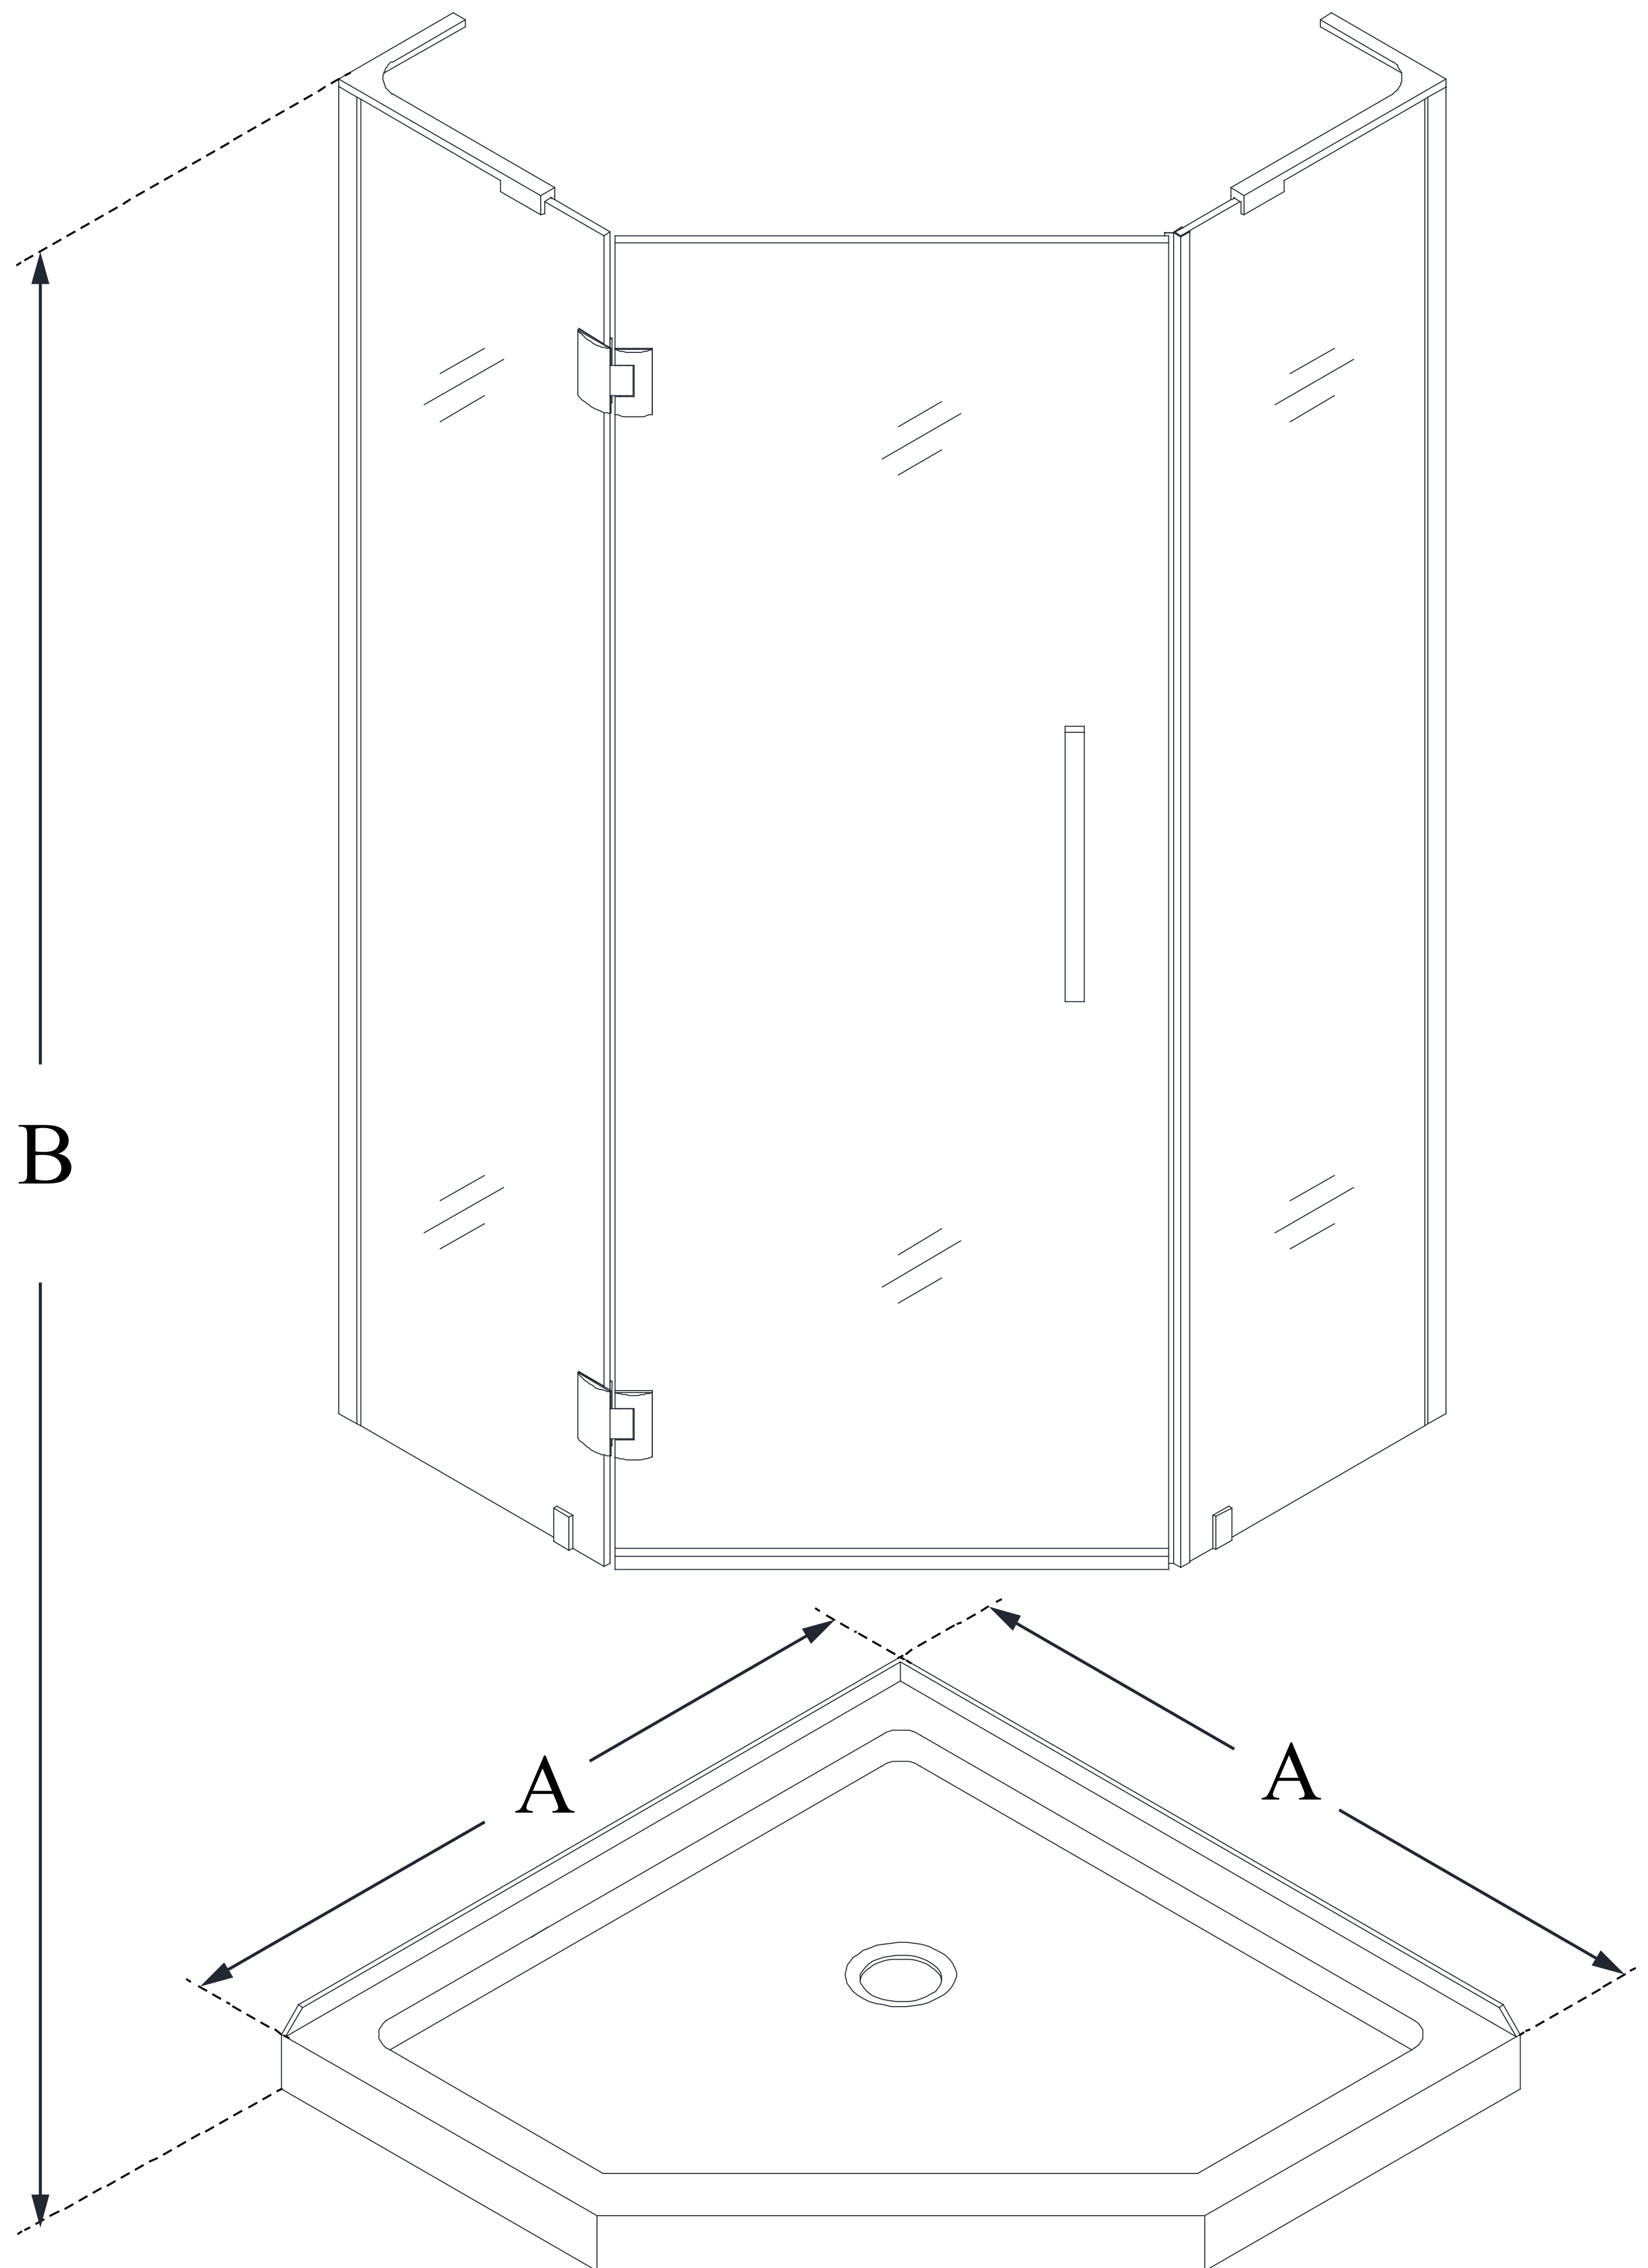

DL-6060

PRISM PLUS

DreamLine Prism Plus 36 in. x 36 in. x 74 3/4 in. Frameless Hinged Shower Enclosure and SlimLine Shower Base Kit

KIT CONTENTS:

- SHOWER ENCLOSURE
- SHOWER BASE

CONFIGURATION DIMENSIONS:

A: 36 in.
KIT WIDTH

B: 74 3/4 in.
KIT HEIGHT

G: 36 in.
KIT DEPTH

AVAILABLE DRAIN LOCATIONS:
- CORNER

For precise drain location, please refer to the included base technical drawing

DreamLine reserves the right to update or modify the hardware or materials pictured without prior notice for the purpose of product improvement and customer satisfaction.