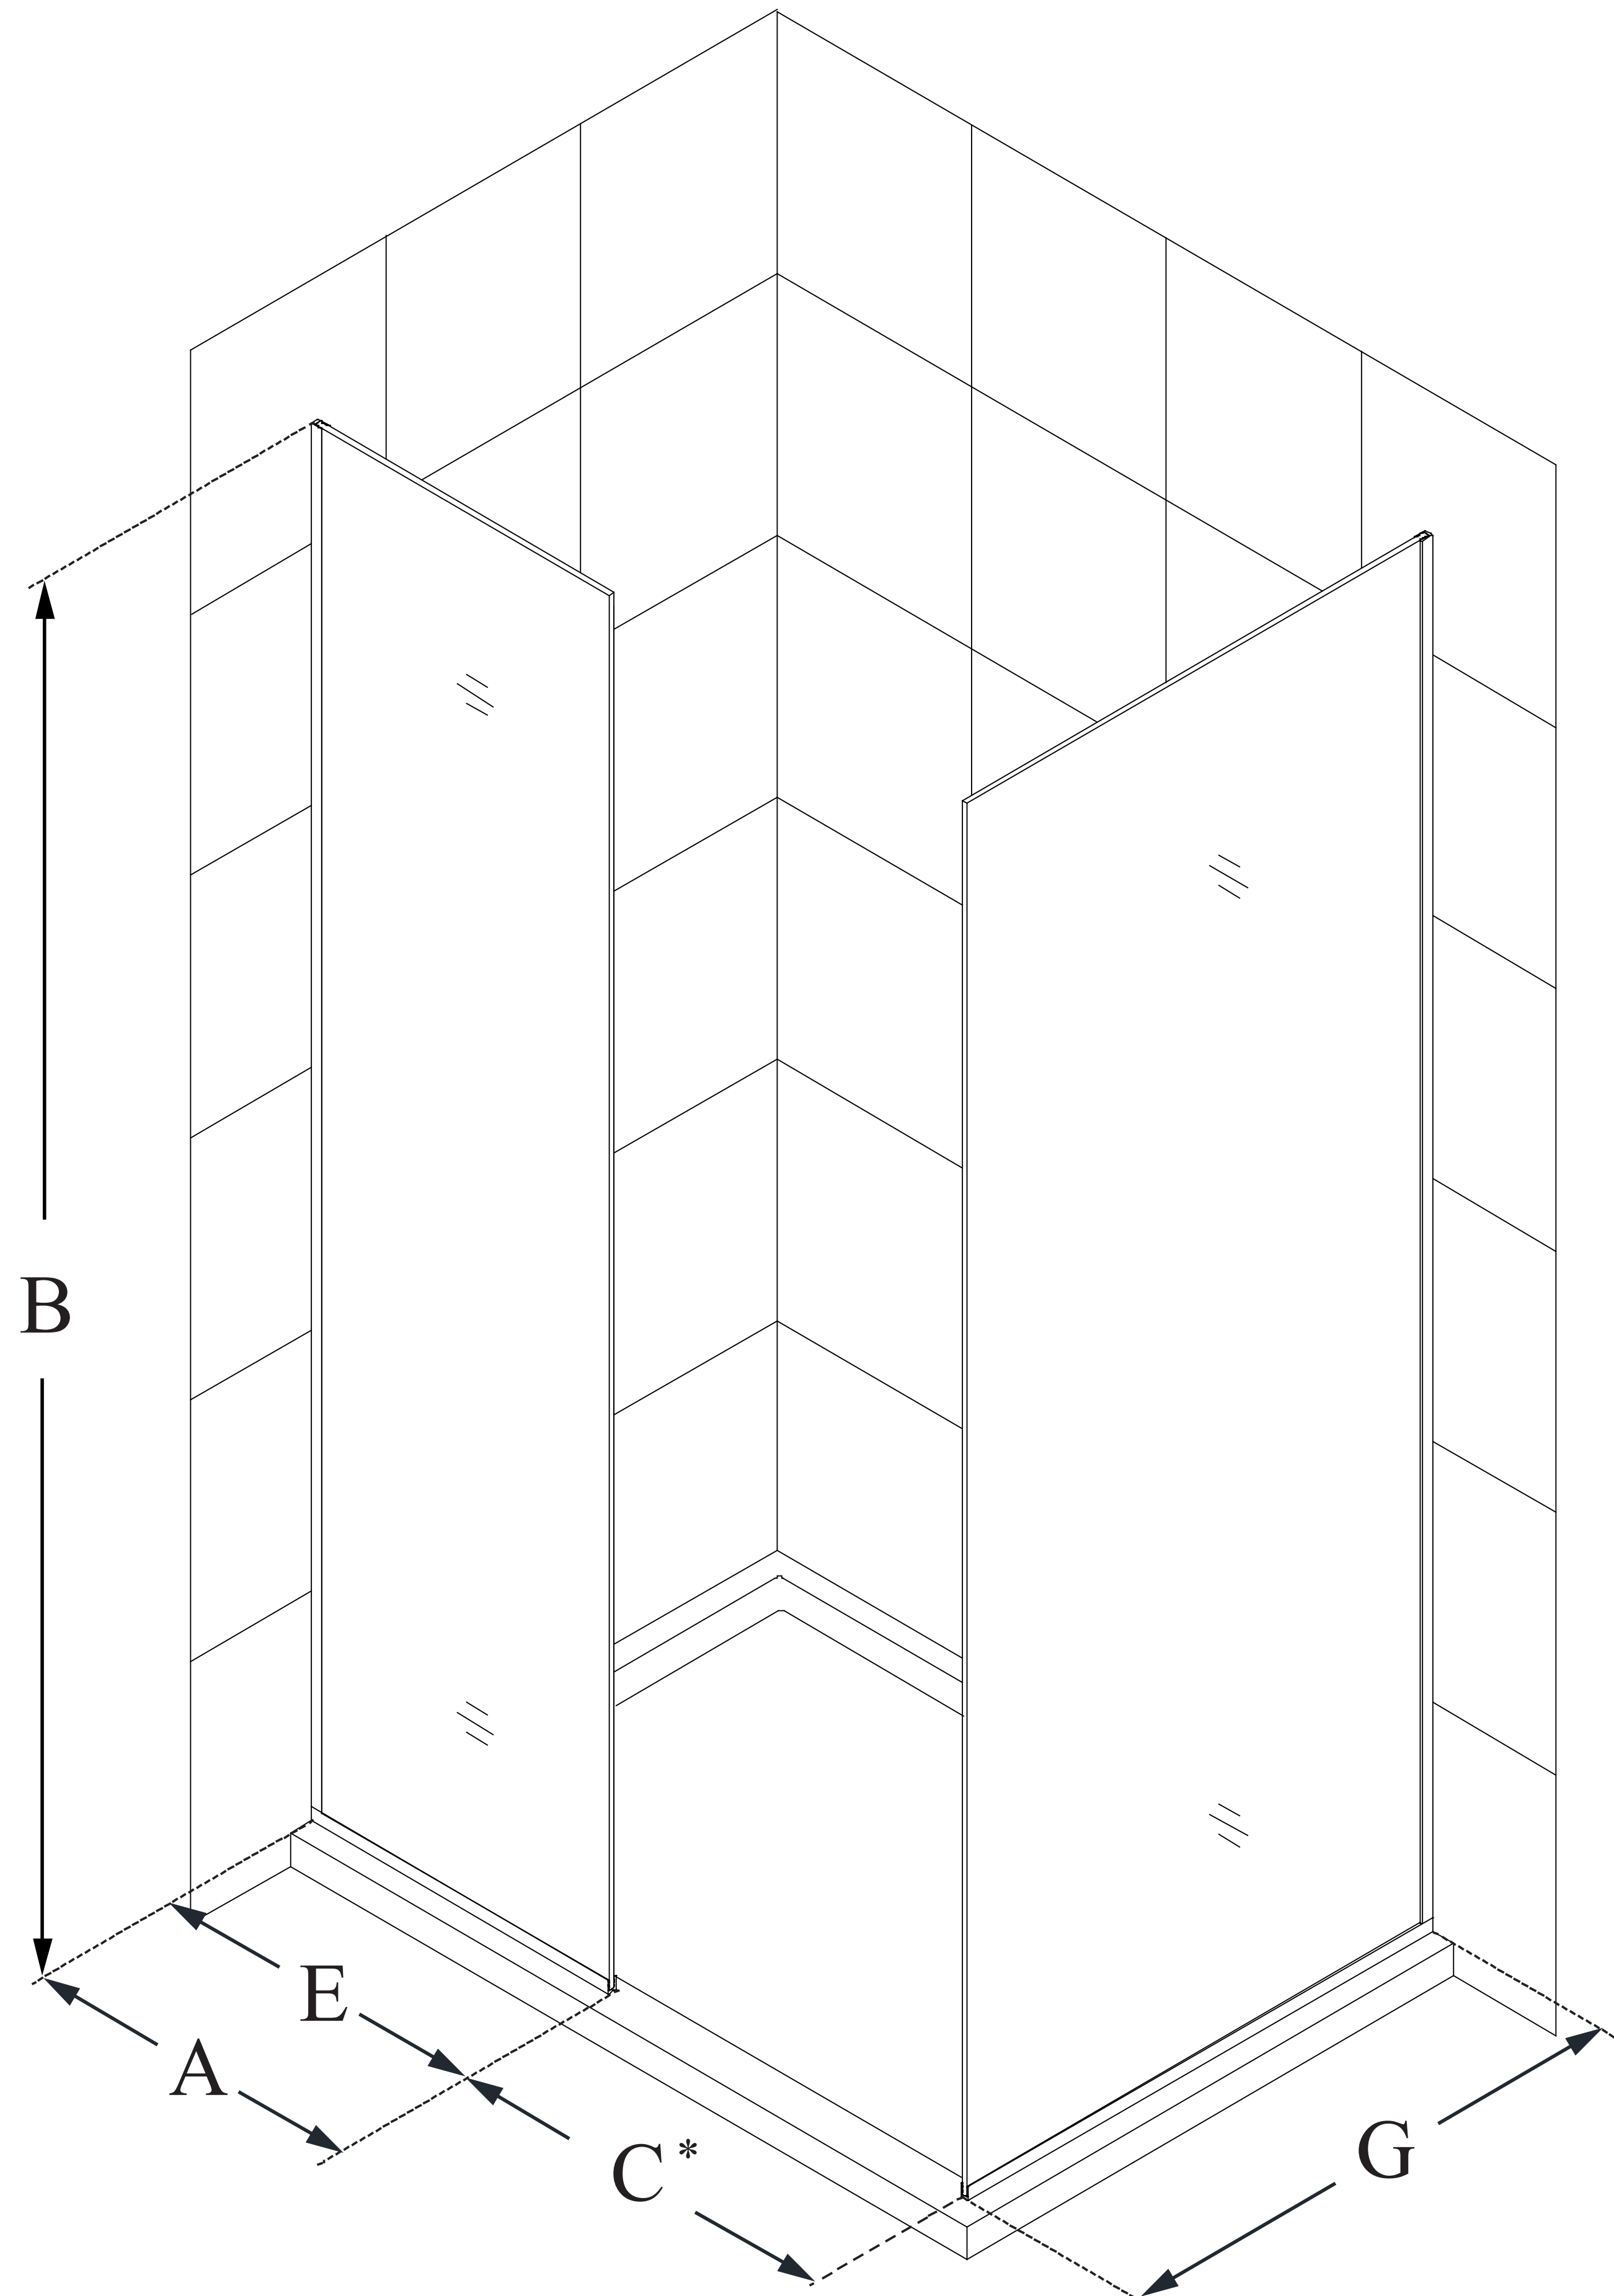

## LINEA

DreamLine Linea Two Individual  
Frameless Shower Screens 30  
in. W x 72 in. H each, Open Entry  
Design, Clear Glass

**WALK-IN SHOWER**

### CONFIGURATION DIMENSIONS:

**A: 30 in.**

MODEL WIDTH

**B: 72 in.**

MODEL HEIGHT

**C: 22 in. min (in a 60 in. opening)**

ACCESS WIDTH

**D: -**

DOOR WIDTH

**E: 30 in.**

INLINE PANEL WIDTH

**G: 30 in.**

RETURN PANEL WIDTH

DreamLine reserves the right to update or modify the hardware or materials pictured without prior notice for the purpose of product improvement and customer satisfaction.