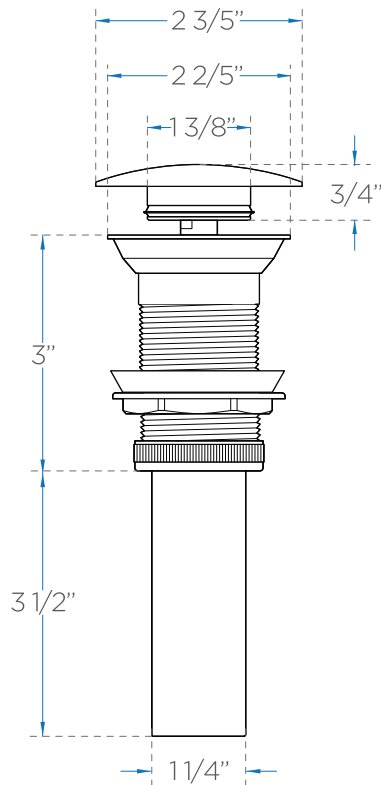

## Pop-Up Drain Without Overflow

side view

### FEATURES:

- Chrome Finish
- Solid Brass Body
- 1 1/4" Drain Size
- Without Overflow
- Cap Included

**BOX DIMENSIONS: L 8 1/2" W 2 3/4" H 2 7/8" G.W. 0.09LB**