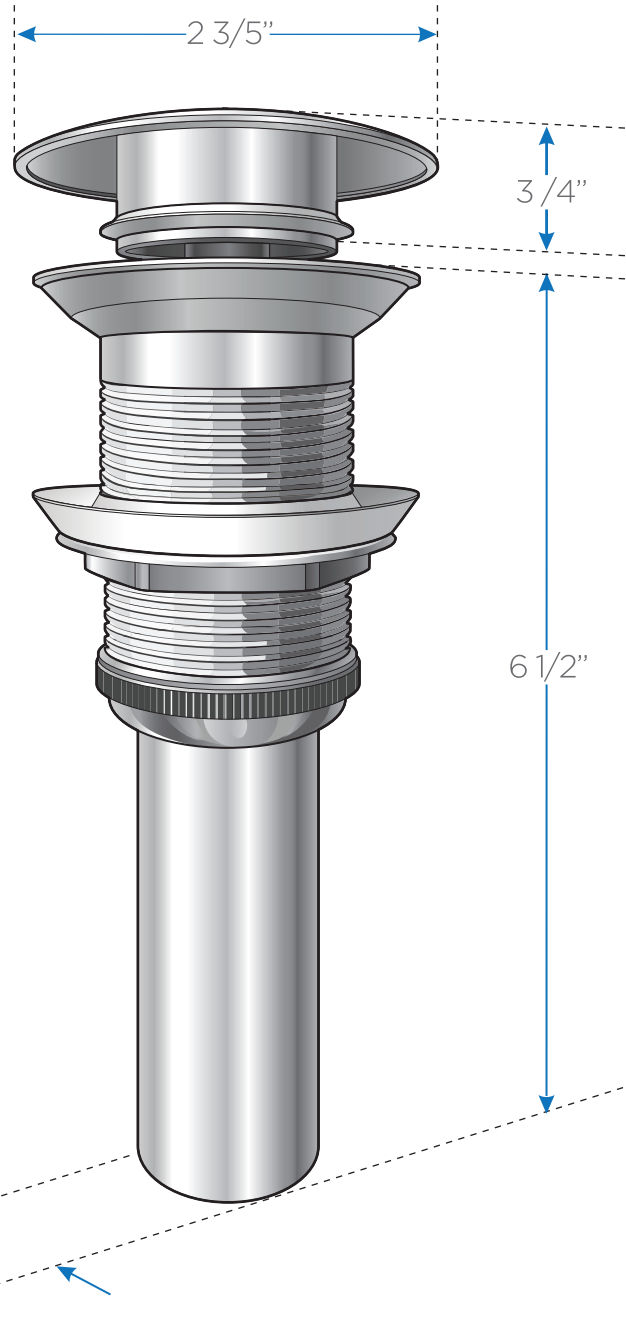

## Pop-Up Drain Without Overflow

side view

### FEATURES:

- Chrome Finish
- Solid Brass Body
- 1 1/4" Drain Size
- Without Overflow
- Cap Included

**BOX DIMENSIONS: L 8 1/2" W 2 3/4" H 2 7/8" G.W. 0.09LB**