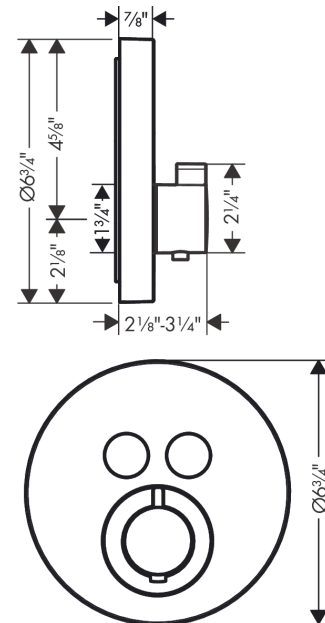

Item details

List Price \$ 1,601.00

Technology

Compliance

Product image

Scale drawing

AXOR ShowerSolutions
Thermostatic Trim Round for 2 Functions
Product Finish: **chrome** Part no. : **36723001**

Exploded drawing

Year of production: >07/21

AXOR ShowerSolutions
Thermostatic Trim Round for 2 Functions
 Product Finish: **chrome** Part no. : **36723001**

Spare parts list

Year of production: >07/21

Pos.		Part no.	Price	PU
1	non return valve (pressure-resistant up to 2 MPa)	92594000	-	1
2	non return valve	97980000	-	1
3	noise reduction	94073000	-	1
4	O-ring 16x2	98133000	-	1
5	O-ring 36x2	98156000	-	1
6	set of screws	96525000	-	1
7	shut off unit	95758000	-	1
8	nut	98368000	-	1
9	Select-adapter	92219000	-	1
10	nut and flange	92696000	-	1
11	thermostat cartridge	98282000	-	1
12	cartridge for exchanged connections	92373000	-	1
13	O-ring 20x1,5	98197000	-	1
14	O-ring 25x1,5	98146000	-	1
15	O-ring 25x2,5	92146000	-	1
16	nut	98913000	-	1
17	holder for escutcheon	98793000	-	1
18	set of fixing screws	96454000	-	1
19	escutcheon Ø 170 mm	92643001	-	1
20	set of symbols	92544610	-	1
21	O-Ring 48x3	95508000	-	1
22	handle fixing set	95843000	-	1
23	handle for thermostat	92215001	-	1
24	sleeve	92216000	-	1
25	fit-up aid	92540000	-	1
26	extension 22 mm (Ø 170 mm)	13596000	-	1
27	extension 25 mm	13595000	-	1
a	set of fixing screws	97747000	-	1
b	compensation set 1°	95521000	-	1
c	symbol head shower Rain large	93571610	-	1
d	symbol head shower Rain small	93572610	-	1
e	symbol handshower	93573610	-	1
f	symbol Flood jet	93574610	-	1
g	symbol Whirl	93575610	-	1