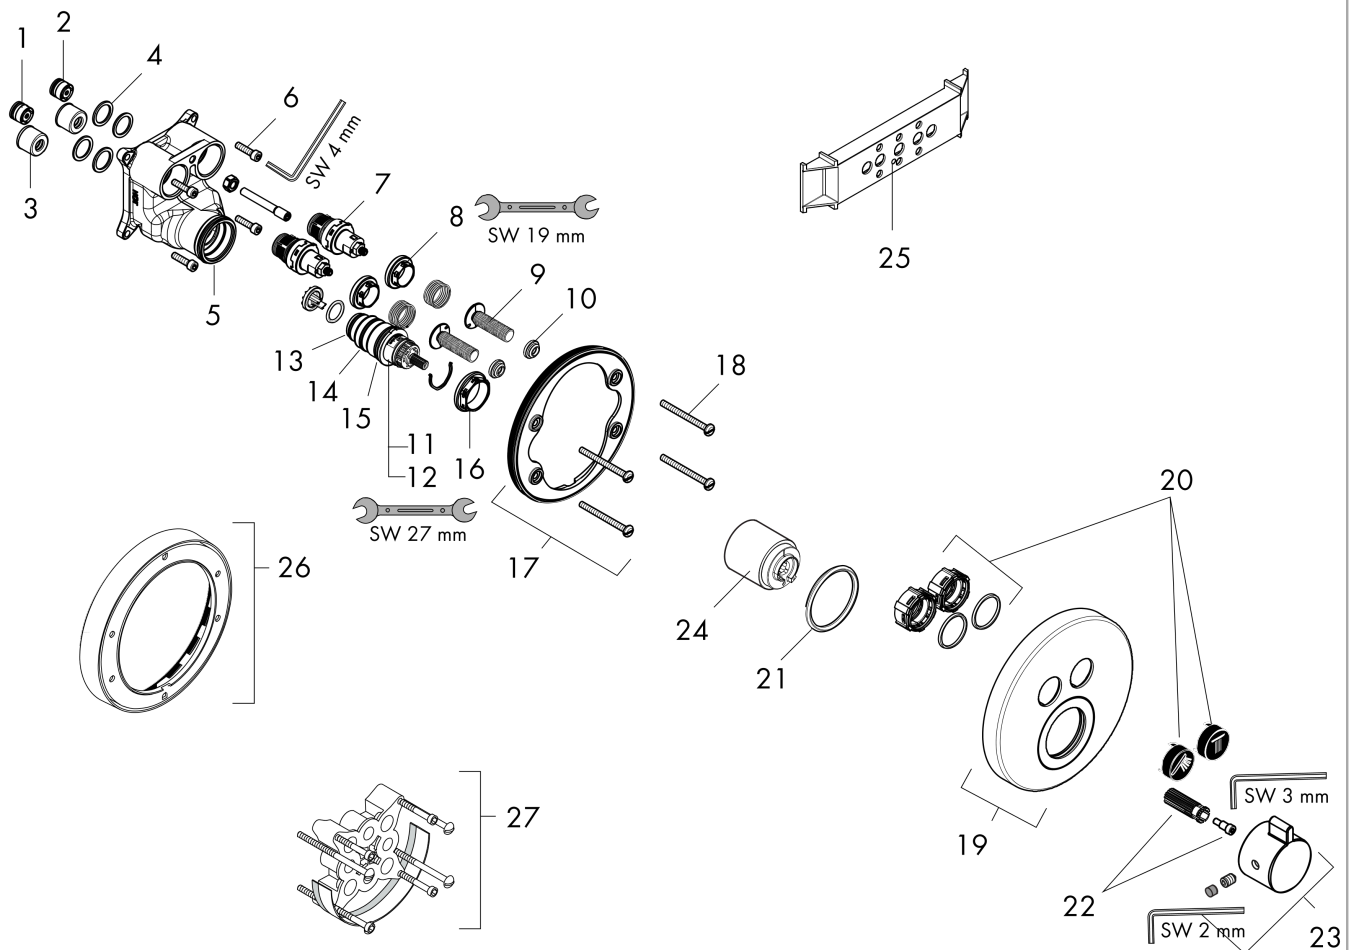

Year of production: >07/21

AXOR ShowerSolutions
Thermostatic Trim Round for 2 Functions
 Product Finish: **chrome** Part no. : **36723001**

Spare parts list

Year of production: >07/21

Pos.		Part no.	Price	PU
1	non return valve (pressure-resistant up to 2 MPa)	92594000	-	1
2	non return valve	97980000	-	1
3	noise reduction	94073000	-	1
4	O-ring 16x2	98133000	-	1
5	O-ring 36x2	98156000	-	1
6	set of screws	96525000	-	1
7	shut off unit	95758000	-	1
8	nut	98368000	-	1
9	Select-adapter	92219000	-	1
10	nut and flange	92696000	-	1
11	thermostat cartridge	98282000	-	1
12	cartridge for exchanged connections	92373000	-	1
13	O-ring 20x1,5	98197000	-	1
14	O-ring 25x1,5	98146000	-	1
15	O-ring 25x2,5	92146000	-	1
16	nut	98913000	-	1
17	holder for escutcheon	98793000	-	1
18	set of fixing screws	96454000	-	1
19	escutcheon Ø 170 mm	92643001	-	1
20	set of symbols	92544610	-	1
21	O-Ring 48x3	95508000	-	1
22	handle fixing set	95843000	-	1
23	handle for thermostat	92215001	-	1
24	sleeve	92216000	-	1
25	fit-up aid	92540000	-	1
26	extension 22 mm (Ø 170 mm)	13596000	-	1
27	extension 25 mm	13595000	-	1
a	set of fixing screws	97747000	-	1
b	compensation set 1°	95521000	-	1
c	symbol head shower Rain large	93571610	-	1
d	symbol head shower Rain small	93572610	-	1
e	symbol handshower	93573610	-	1
f	symbol Flood jet	93574610	-	1
g	symbol Whirl	93575610	-	1

AXOR ShowerSolutions
Thermostatic Trim Round for 2 Functions
 Product Finish: **chrome** Part no. : **36723001**

Spare parts list

Year of production: >07/21

Pos.		Part no.	Price	PU
h	symbol Mono	93576610	-	1
i	symbol tub	93577610	-	1
j	symbol body shower	93578610	-	1
k	symbol ON/OFF	93579610	-	1
l	set of screws	93244000	-	1