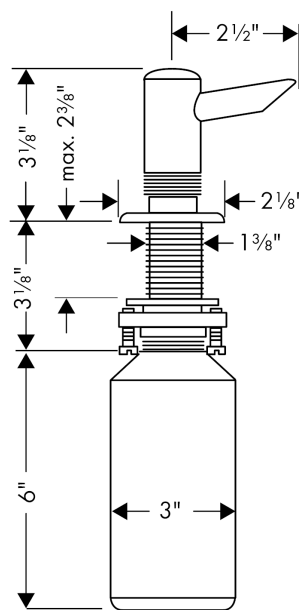

Scale drawing