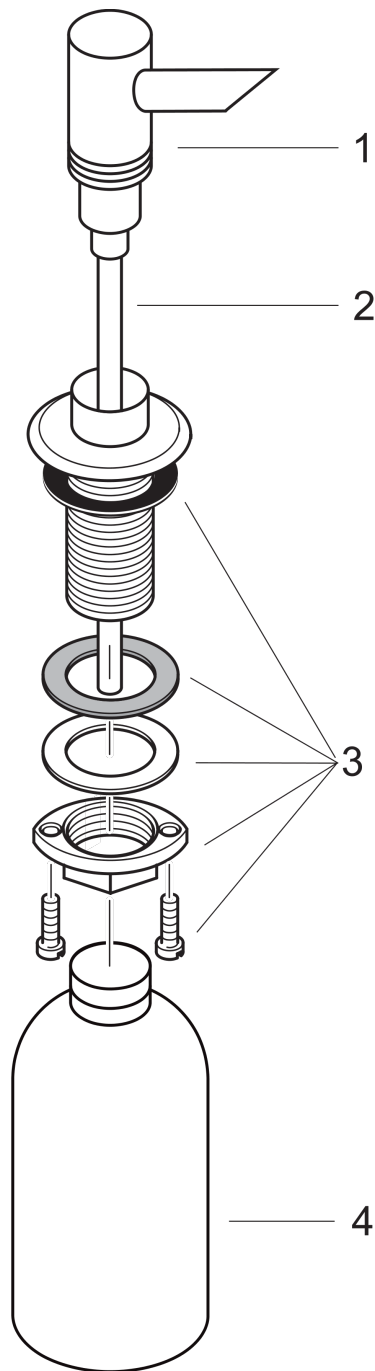

## Kitchen Soap Dispenser

Finishes : **chrome**    Part no. : **40418000**

### Scale drawing

### Exploded drawing

Year of production: >05/95

### Spare parts list

Year of production: >**05/95**

Pos.	Description	Part no.	Price	PU
1	pump	94182000	-	1
2	pipe	97365000	-	1
3	fixing set (Ø 32)	13961000	-	1
4	bottle for lotion dispenser	94418000	-	1