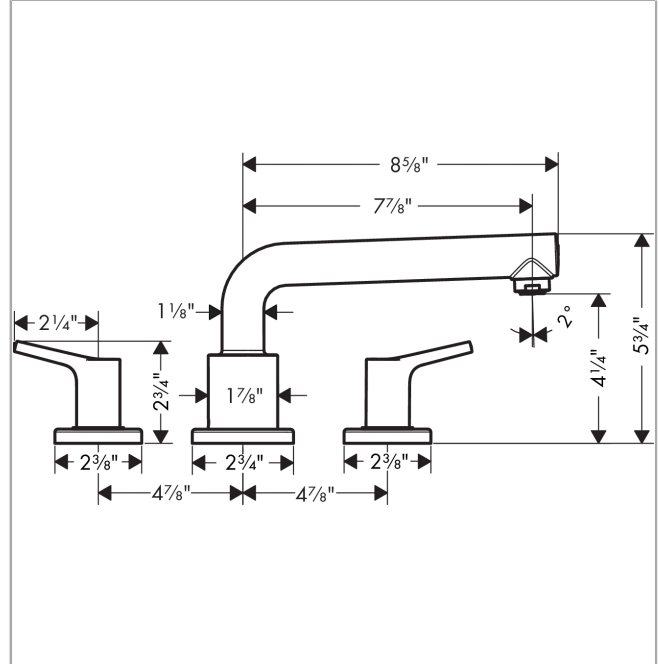

Item details

List Price \$ 384.00

Compliance

Product image

Scale drawing

Talis S
Talis S 3-Hole Roman Tub Set Trim
Finishes : **chrome** Part no. : **72415001**

Exploded drawing

Year of production: >11/16

Talis S

Talis S 3-Hole Roman Tub Set Trim

Finishes : **chrome** Part no. : **72415001**

Spare parts list

Year of production: >11/16

Pos.	Description	Part no.	Price	PU
1	spout cpl.	92784000	-	1
2	hollow set screw M6x6	97660000	-	1
3	aerator M24x1 (30 l/min)	96512000	-	1
4	escutcheon Ø 70 mm	97779000	-	1
5	adapter for spout	88512000	-	1
6	O-Ring 23x2,5	98183000	-	1
7	O-ring 21x2,5	98211000	-	1
8	handle	92781000	-	1
9	handle fixing set	94184000	-	1
10	set of color-rings cold / hot water	96299000	-	1
11	escutcheon	31098000	-	1
12	flat seal	98749000	-	1

Talis S

Talis S 3-Hole Roman Tub Set Trim

Finishes : **brushed nickel** Part no. : **72415821**

Description

Features

- Flow: 5.8 GPM
- 90° ceramic valves
- Solid brass

Required accessories

- Rough, 3-Hole Roman Tub Set (#06607USA)

Exploded drawing

Year of production: >11/16

Talis S

Talis S 3-Hole Roman Tub Set Trim

Finishes : **brushed nickel** Part no. : **72415821**

Spare parts list

Year of production: >11/16

Pos.	Description	Part no.	Price	PU
1	spout cpl.	92784820	-	1
2	hollow set screw M6x6	97660000	-	1
3	aerator M24x1 (30 l/min)	96512820	-	1
4	escutcheon Ø 70 mm	97779820	-	1
5	adapter for spout	88512000	-	1
6	O-Ring 23x2,5	98183000	-	1
7	O-ring 21x2,5	98211000	-	1
8	handle	92781820	-	1
9	handle fixing set	94184000	-	1
10	set of color-rings cold / hot water	96299000	-	1
11	escutcheon	31098820	-	1
12	flat seal	98749000	-	1