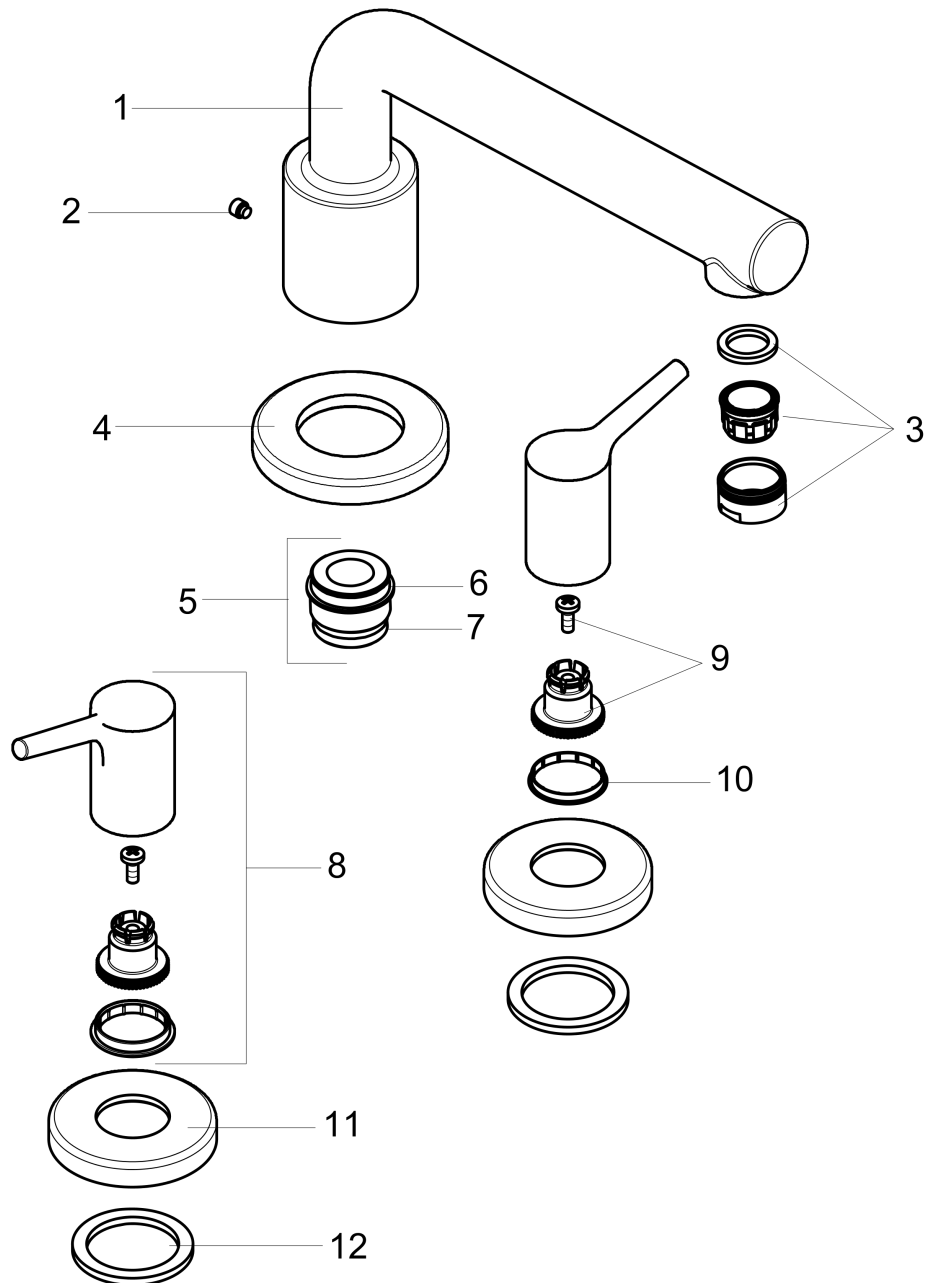

Talis S

Talis S 3-Hole Roman Tub Set Trim

Finishes : **chrome** Part no. : **72415001**

Spare parts list

Year of production: >11/16

Pos.	Description	Part no.	Price	PU
1	spout cpl.	92784000	-	1
2	hollow set screw M6x6	97660000	-	1
3	aerator M24x1 (30 l/min)	96512000	-	1
4	escutcheon Ø 70 mm	97779000	-	1
5	adapter for spout	88512000	-	1
6	O-Ring 23x2,5	98183000	-	1
7	O-ring 21x2,5	98211000	-	1
8	handle	92781000	-	1
9	handle fixing set	94184000	-	1
10	set of color-rings cold / hot water	96299000	-	1
11	escutcheon	31098000	-	1
12	flat seal	98749000	-	1

Talis S

Talis S 3-Hole Roman Tub Set Trim

Finishes : **brushed nickel** Part no. : **72415821**

Description

Features

- Flow: 5.8 GPM
- 90° ceramic valves
- Solid brass

Required accessories

- Rough, 3-Hole Roman Tub Set (#06607USA)

Item details

List Price \$ 480.00

Compliance

Product image

Scale drawing

Talis S

Talis S 3-Hole Roman Tub Set Trim

Finishes : **brushed nickel** Part no. : **72415821**

Exploded drawing

Year of production: >11/16

Talis S

Talis S 3-Hole Roman Tub Set Trim

Finishes : **brushed nickel** Part no. : **72415821**

Spare parts list

Year of production: >11/16

Pos.	Description	Part no.	Price	PU
1	spout cpl.	92784820	-	1
2	hollow set screw M6x6	97660000	-	1
3	aerator M24x1 (30 l/min)	96512820	-	1
4	escutcheon Ø 70 mm	97779820	-	1
5	adapter for spout	88512000	-	1
6	O-Ring 23x2,5	98183000	-	1
7	O-ring 21x2,5	98211000	-	1
8	handle	92781820	-	1
9	handle fixing set	94184000	-	1
10	set of color-rings cold / hot water	96299000	-	1
11	escutcheon	31098820	-	1
12	flat seal	98749000	-	1