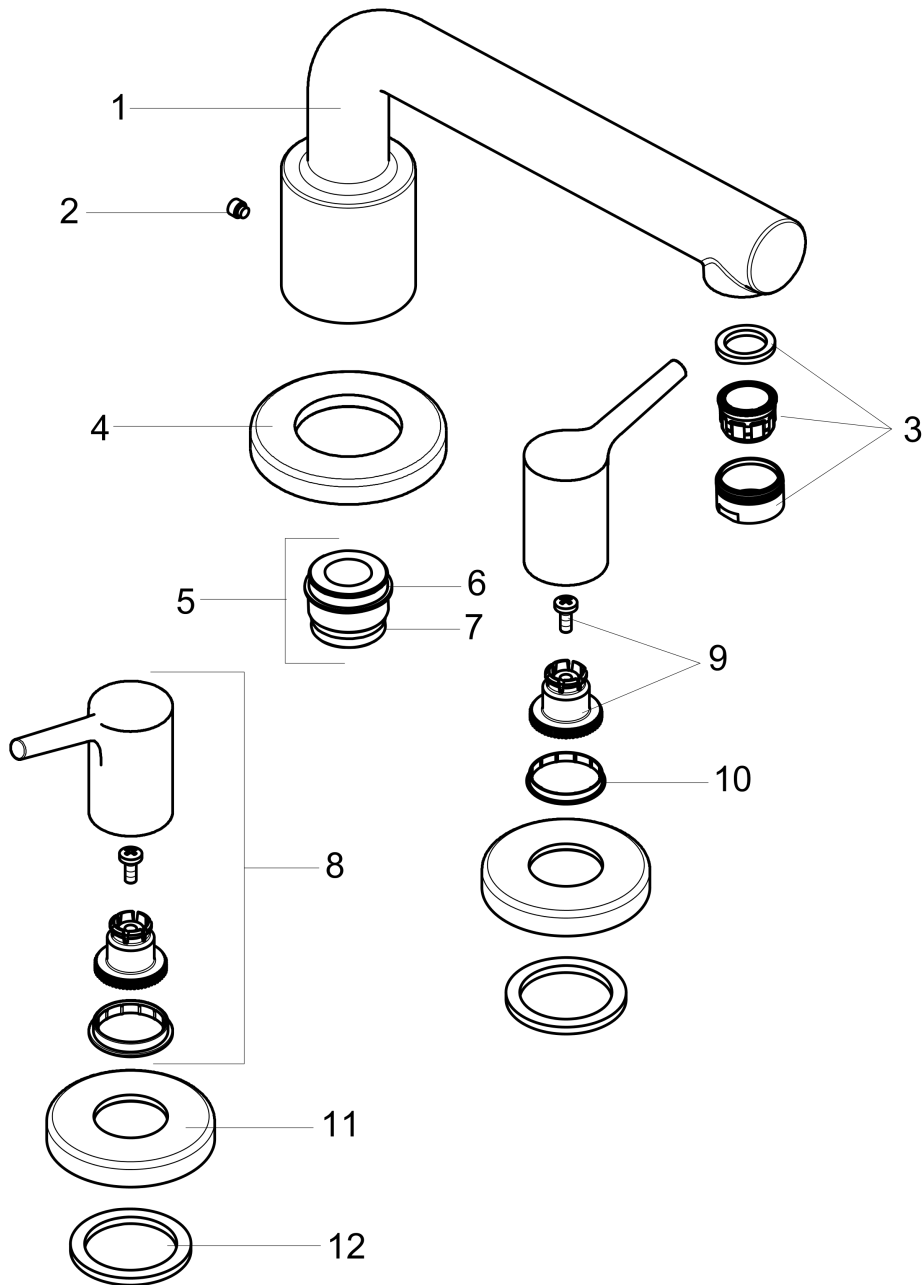

Item details

List Price \$ 384.00

Compliance

Product image

Scale drawing

Talis S
Talis S 3-Hole Roman Tub Set Trim
Finishes : **chrome** Part no. : **72415001**

Exploded drawing

Year of production: >11/16

Talis S

Talis S 3-Hole Roman Tub Set Trim

Finishes : **chrome** Part no. : **72415001**

Spare parts list

Year of production: >11/16

Pos.	Description	Part no.	Price	PU
1	spout cpl.	92784000	-	1
2	hollow set screw M6x6	97660000	-	1
3	aerator M24x1 (30 l/min)	96512000	-	1
4	escutcheon Ø 70 mm	97779000	-	1
5	adapter for spout	88512000	-	1
6	O-Ring 23x2,5	98183000	-	1
7	O-ring 21x2,5	98211000	-	1
8	handle	92781000	-	1
9	handle fixing set	94184000	-	1
10	set of color-rings cold / hot water	96299000	-	1
11	escutcheon	31098000	-	1
12	flat seal	98749000	-	1

Talis S

Talis S 3-Hole Roman Tub Set Trim

Finishes : **brushed nickel** Part no. : **72415821**

Description

Features

- Flow: 5.8 GPM
- 90° ceramic valves
- Solid brass

Required accessories

- Rough, 3-Hole Roman Tub Set (#06607USA)

Exploded drawing

Year of production: >11/16

Talis S

Talis S 3-Hole Roman Tub Set Trim

Finishes : **brushed nickel** Part no. : **72415821**

Spare parts list

Year of production: >11/16

Pos.	Description	Part no.	Price	PU
1	spout cpl.	92784820	-	1
2	hollow set screw M6x6	97660000	-	1
3	aerator M24x1 (30 l/min)	96512820	-	1
4	escutcheon Ø 70 mm	97779820	-	1
5	adapter for spout	88512000	-	1
6	O-Ring 23x2,5	98183000	-	1
7	O-ring 21x2,5	98211000	-	1
8	handle	92781820	-	1
9	handle fixing set	94184000	-	1
10	set of color-rings cold / hot water	96299000	-	1
11	escutcheon	31098820	-	1
12	flat seal	98749000	-	1