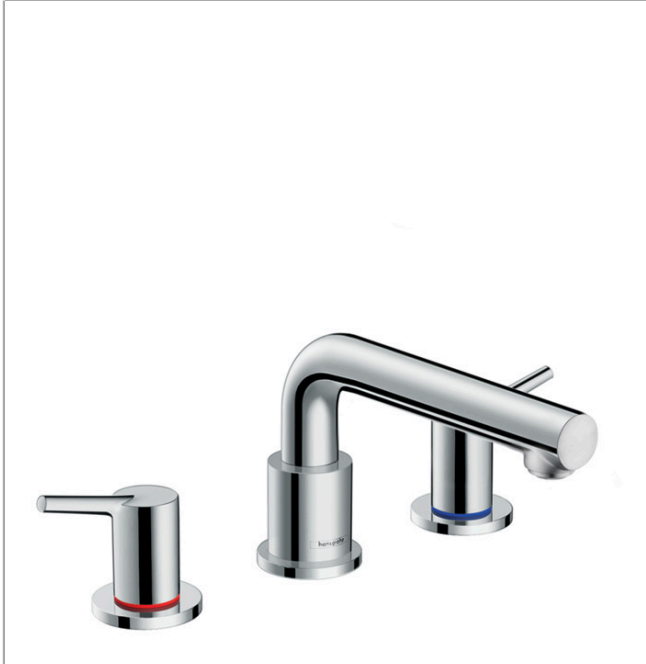

Talis S

Talis S 3-Hole Roman Tub Set Trim

Finishes : **chrome** Part no. : **72415001**

Description

Features

- Flow: 5.8 GPM
- 90° ceramic valves
- Solid brass

Required accessories

- Rough, 3-Hole Roman Tub Set (#06607USA)

Item details

List Price \$ 384.00

Compliance

Product image

Scale drawing

Talis S
Talis S 3-Hole Roman Tub Set Trim
Finishes : **chrome** Part no. : **72415001**

Exploded drawing

Year of production: >11/16

Talis S

Talis S 3-Hole Roman Tub Set Trim

Finishes : **chrome** Part no. : **72415001**

Spare parts list

Year of production: >11/16

Pos.	Description	Part no.	Price	PU
1	spout cpl.	92784000	-	1
2	hollow set screw M6x6	97660000	-	1
3	aerator M24x1 (30 l/min)	96512000	-	1
4	escutcheon Ø 70 mm	97779000	-	1
5	adapter for spout	88512000	-	1
6	O-Ring 23x2,5	98183000	-	1
7	O-ring 21x2,5	98211000	-	1
8	handle	92781000	-	1
9	handle fixing set	94184000	-	1
10	set of color-rings cold / hot water	96299000	-	1
11	escutcheon	31098000	-	1
12	flat seal	98749000	-	1

Talis S

Talis S 3-Hole Roman Tub Set Trim

Finishes : **brushed nickel** Part no. : **72415821**

Description

Features

- Flow: 5.8 GPM
- 90° ceramic valves
- Solid brass

Required accessories

- Rough, 3-Hole Roman Tub Set (#06607USA)