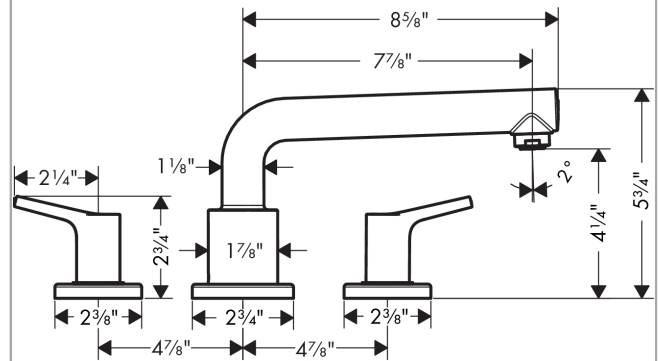

Talis S

Talis S 3-Hole Roman Tub Set Trim

Finishes : **chrome** Part no. : **72415001**

Spare parts list

Year of production: >11/16

Pos.	Description	Part no.	Price	PU
1	spout cpl.	92784000	-	1
2	hollow set screw M6x6	97660000	-	1
3	aerator M24x1 (30 l/min)	96512000	-	1
4	escutcheon Ø 70 mm	97779000	-	1
5	adapter for spout	88512000	-	1
6	O-Ring 23x2,5	98183000	-	1
7	O-ring 21x2,5	98211000	-	1
8	handle	92781000	-	1
9	handle fixing set	94184000	-	1
10	set of color-rings cold / hot water	96299000	-	1
11	escutcheon	31098000	-	1
12	flat seal	98749000	-	1

Talis S

Talis S 3-Hole Roman Tub Set Trim

Finishes : **brushed nickel** Part no. : **72415821**

Description

Features

- Flow: 5.8 GPM
- 90° ceramic valves
- Solid brass

Required accessories

- Rough, 3-Hole Roman Tub Set (#06607USA)

Item details

List Price \$ 480.00

Compliance

Product image

Scale drawing

Talis S

Talis S 3-Hole Roman Tub Set Trim

Finishes : **brushed nickel** Part no. : **72415821**

Exploded drawing

Year of production: >11/16

Talis S

Talis S 3-Hole Roman Tub Set Trim

Finishes : **brushed nickel** Part no. : **72415821**

Spare parts list

Year of production: >11/16

Pos.	Description	Part no.	Price	PU
1	spout cpl.	92784820	-	1
2	hollow set screw M6x6	97660000	-	1
3	aerator M24x1 (30 l/min)	96512820	-	1
4	escutcheon Ø 70 mm	97779820	-	1
5	adapter for spout	88512000	-	1
6	O-Ring 23x2,5	98183000	-	1
7	O-ring 21x2,5	98211000	-	1
8	handle	92781820	-	1
9	handle fixing set	94184000	-	1
10	set of color-rings cold / hot water	96299000	-	1
11	escutcheon	31098820	-	1
12	flat seal	98749000	-	1