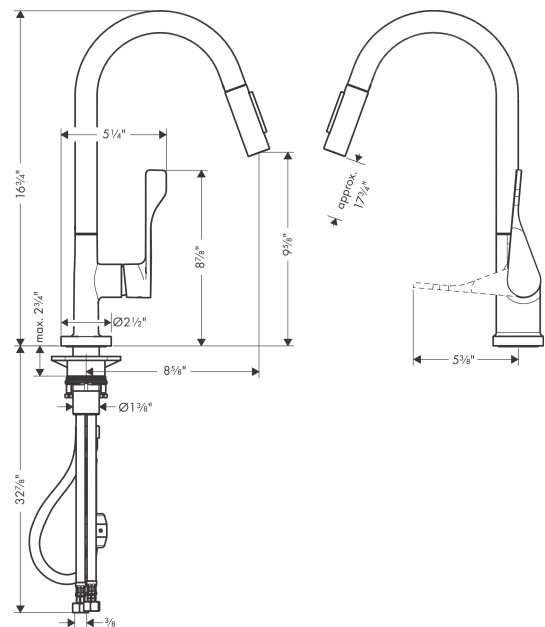

### Features

- Swivel range 360°
- Laminar spray, needle spray
- Toggle spray diverter
- MagFit magnetic sprayhead docking
- Deck mounted
- Flow: 1.75 GPM (6.6 L/Min)
- Ceramic cartridge
- 3/8" connections
- Integrated double backflow prevention
- Extension length up to 30" (50cm)

### Scale drawing

**AXOR Citterio**  
**HighArc Kitchen Faucet 2-Spray Pull-Down, 1.75 GPM**  
 Finishes : **chrome**    Part no. : **39835001**

## Exploded drawing

Year of production: >10/20

**AXOR Citterio**  
**HighArc Kitchen Faucet 2-Spray Pull-Down, 1.75 GPM**  
 Finishes : **chrome** Part no. : **39835001**

## Spare parts list

Year of production: >10/20

Pos.		Part no.	Price	PU
2	filter	97735000	-	1
3	set of lever collars	98365000	-	1
4	O-ring 21x2,5	98211000	-	1
5	handle	39891000	-	1
6	screw cover	96762000	-	1
7	flange	98603000	-	1
9	nut	97209000	-	1
10	cartridge, assy	92730000	-	1
11	handspray	95908000	-	1
13	set of non return valves DW 15	97350000	-	1
14	O-ring 18x1,5	98231000	-	1
15	aerator laminar M22x1 (15 l/min)	95909000	-	1
17	O-ring 40x3	92634000	-	1
18	fixing set (Ø 34)	95049000	-	1
19	weight	92500000	-	1
20	hose 1,50 m	88624000	-	1
22	connection hose 35½" M8x0,75 3/8"	96316001	-	1
25	support	97523000	-	1
29	service tool	95910000	-	1
30	seal	95008000	-	1