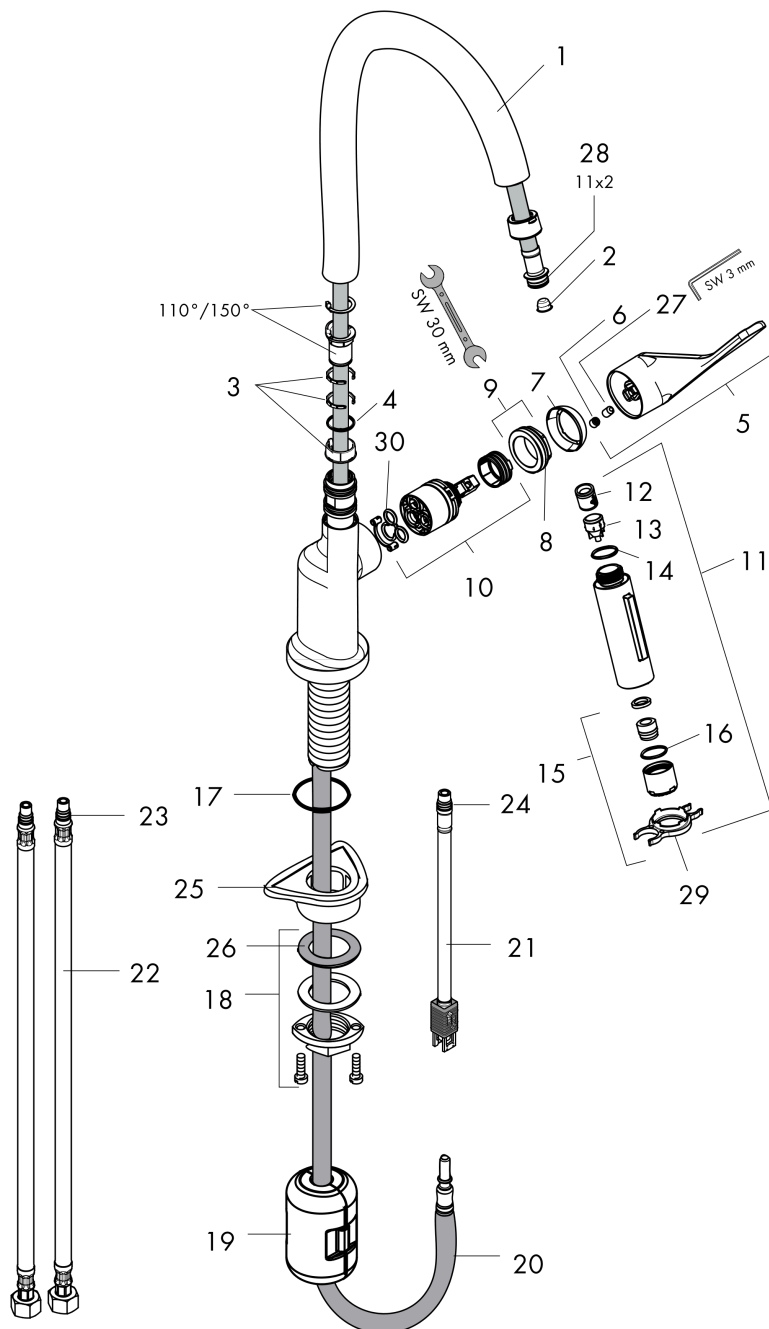

### Features

- Swivel range 360°
- Laminar spray, needle spray
- Toggle spray diverter
- MagFit magnetic sprayhead docking
- Deck mounted
- Flow: 1.75 GPM (6.6 L/Min)
- Ceramic cartridge
- 3/8" connections
- Integrated double backflow prevention
- Extension length up to 30" (50cm)

### Scale drawing

**AXOR Citterio**  
**HighArc Kitchen Faucet 2-Spray Pull-Down, 1.75 GPM**  
 Finishes : **chrome**    Part no. : **39835001**

## Exploded drawing

Year of production: >10/20

**AXOR Citterio**  
**HighArc Kitchen Faucet 2-Spray Pull-Down, 1.75 GPM**  
 Finishes : **chrome** Part no. : **39835001**

## Spare parts list

Year of production: >10/20

Pos.		Part no.	Price	PU
2	filter	97735000	-	1
3	set of lever collars	98365000	-	1
4	O-ring 21x2,5	98211000	-	1
5	handle	39891000	-	1
6	screw cover	96762000	-	1
7	flange	98603000	-	1
9	nut	97209000	-	1
10	cartridge, assy	92730000	-	1
11	handspray	95908000	-	1
13	set of non return valves DW 15	97350000	-	1
14	O-ring 18x1,5	98231000	-	1
15	aerator laminar M22x1 (15 l/min)	95909000	-	1
17	O-ring 40x3	92634000	-	1
18	fixing set (Ø 34)	95049000	-	1
19	weight	92500000	-	1
20	hose 1,50 m	88624000	-	1
22	connection hose 35½" M8x0,75 3/8"	96316001	-	1
25	support	97523000	-	1
29	service tool	95910000	-	1
30	seal	95008000	-	1