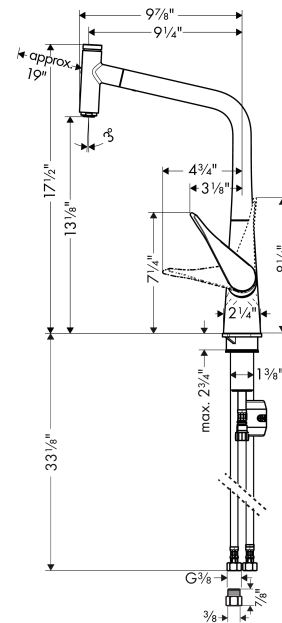

Scale drawing