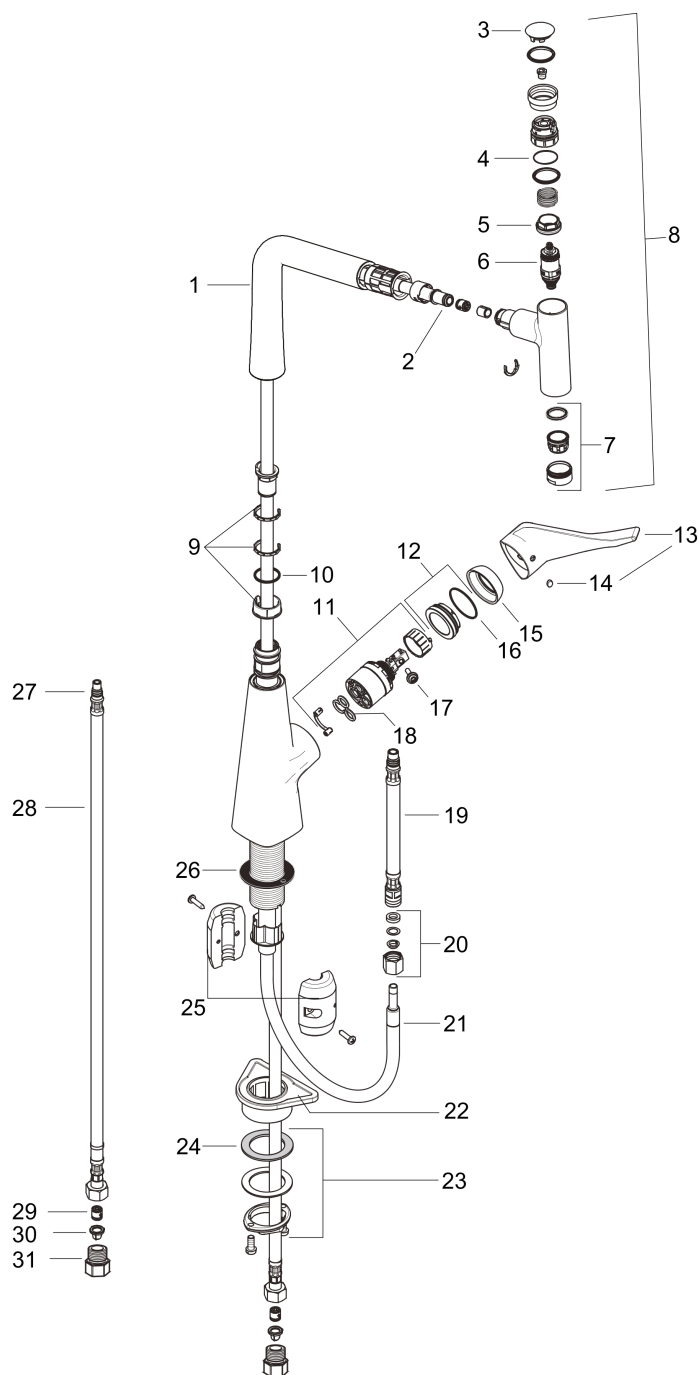

#### Product image

#### Scale drawing

**Metris Select**  
**Metris Select 1-Spray HighArc Kitchen Faucet, Pull-Out**  
 Finishes : **steel optic**    Part no. : **14884801**

## Exploded drawing

Year of production: >07/16

#### Spare parts list

Year of production: >07/16

Pos.	Description	Part no.	Price	PU
1	spout cpl.	92736000	-	1
2	O-ring 8x2	98112000	-	1
3	cover	92566000	-	1
4	O-ring 19x1,5	95962000	-	1
5	nut	92567000	-	1
6	shut off unit	98463000	-	1
7	aerator M24x1	92961800	-	1
8	handspray	92737801	-	1
9	set of lever collars	98365000	-	1
10	O-ring 21x2,5	98211000	-	1
11	cartridge, assy	92730000	-	1
12	nut	97209000	-	1
13	handle	98455800	-	1
14	screw cover	96338000	-	1
15	flange	95498800	-	1
16	O-Ring 32x2	98193000	-	1
17	locking screw for handle	95140000	-	1
18	seal	95008000	-	1
19	connection hose 600 mm M10x1	92568000	-	1
20	squeezing connection	96099000	-	1
21	hose 1,50 m	92569000	-	1
22	support	97523000	-	1
23	fixing set (Ø 34)	95049000	-	1
24	lever collar	97548000	-	1
25	weight	92500000	-	1
26	seal	92582000	-	1
27	O-ring 7x1,5	98422000	-	1
28	connection hose 900 mm M8x0,75 G3/8	95372000	-	1
29	non return valve DW 10	96456000	-	1
30	filter packing	95291000	-	1
31	adapter for connection hose	88802000	-	1