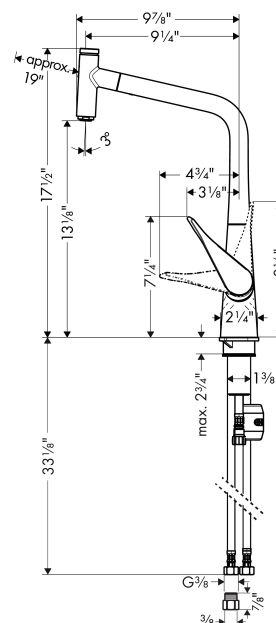

##### Features

- Swivel range 150°
- Aerated spray
- Select button provides convenient start/stop of the water flow at the sprayhead
- Flow: 1.75 GPM
- Ceramic cartridge
- 3/8" hoses

#### Technology

#### Scale drawing