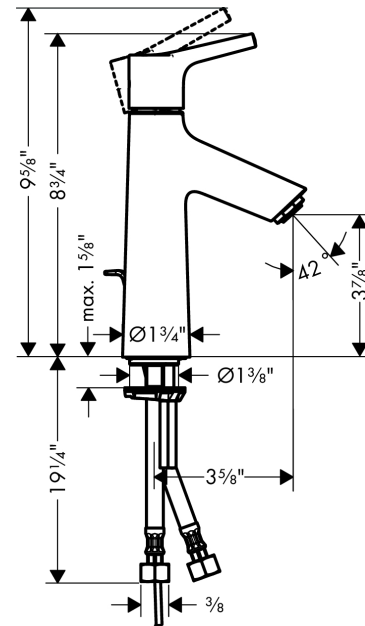

Scale drawing