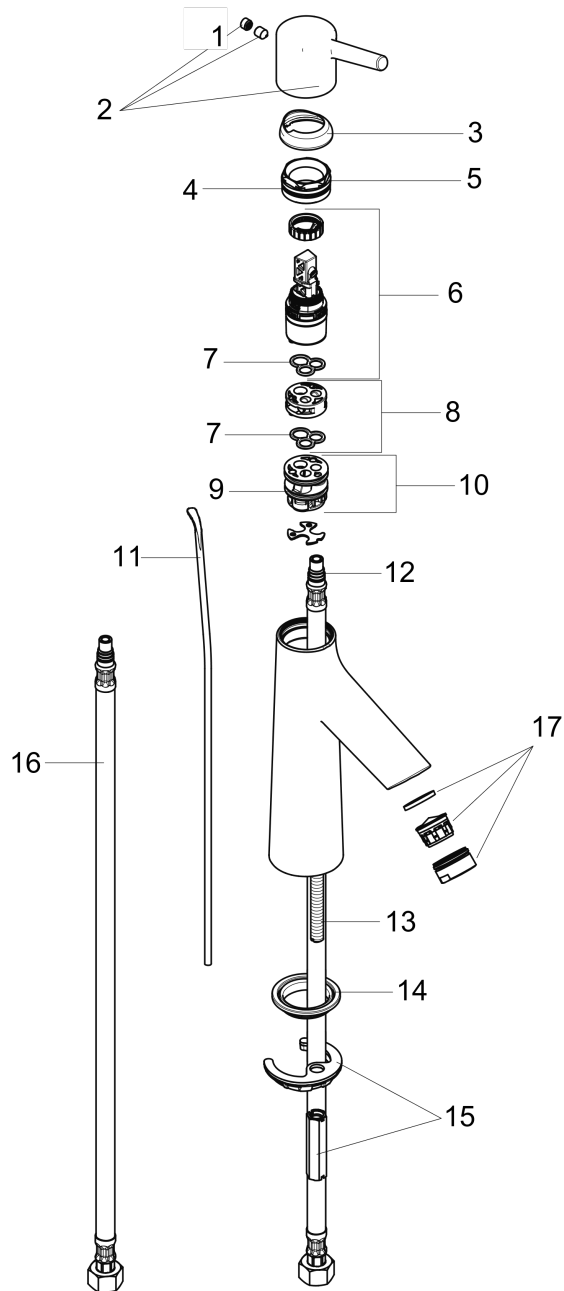

Talis S
Talis S 100 Single-Hole Faucet

 Finishes : **chrome** Part no. : **72020001**

Spare parts list

Year of production: >08/16

Pos.	Description	Part no.	Price	PU
1	screw cover	95704000	-	1
2	handle	92626000	-	1
3	flange	92625000	-	1
4	nut	92627000	-	1
5	O-ring 27x1,5	92527000	-	1
6	cartridge, assy	95973001	-	1
7	seal	98865000	-	1
8	adapter for cartridge	92628000	-	1
9	O-ring 23x2	98398000	-	1
10	adapter for cartridge	98866000	-	1
11	pull rod	96657000	-	1
12	O-ring 7x1,5	98422000	-	1
13	screw M8 x 68	97736000	-	1
14	seal Ø 42	98722000	-	1
15	fixing set	96016000	-	1
16	connection hose 18½" M8x0,75 3/8"	96321001	-	1
17	aerator M24x1 (4,5 l/min)	92877000	-	1
a	pop up waste	88509000	-	1

Talis S
Talis S 100 Single-Hole Faucet
 Finishes : **brushed nickel** Part no. : **72020821**

Description

Features

- Solid brass
- Aerated spray
- Flow: 1.2 GPM
- Ceramic cartridge
- Includes pop-up assembly

Item details

List Price \$ 286.00

Technology

Compliance

Product image

Scale drawing

Talis S
Talis S 100 Single-Hole Faucet
Finishes : **brushed nickel** Part no. : **72020821**

Exploded drawing

Year of production: >08/16

Talis S

Talis S 100 Single-Hole Faucet

Finishes : **brushed nickel** Part no. : **72020821**

Spare parts list

Year of production: >08/16

Pos.	Description	Part no.	Price	PU
1	screw cover	95704000	-	1
2	handle	92626820	-	1
3	flange	92625820	-	1
4	O-ring 27x1,5	92527000	-	1
5	nut	92627000	-	1
6	cartridge, assy	95973001	-	1
7	seal	98865000	-	1
8	adapter for cartridge	92628000	-	1
9	O-ring 23x2	98398000	-	1
10	adapter for cartridge	98866000	-	1
11	pull rod	96657820	-	1
12	O-ring 7x1,5	98422000	-	1
13	screw M8 x 68	97736000	-	1
14	seal Ø 42	98722000	-	1
15	fixing set	96016000	-	1
16	connection hose 18½" M8x0,75 3/8"	96321001	-	1
17	aerator M24x1 (4,5 l/min)	92877820	-	1
a	pop up waste	88509820	-	1