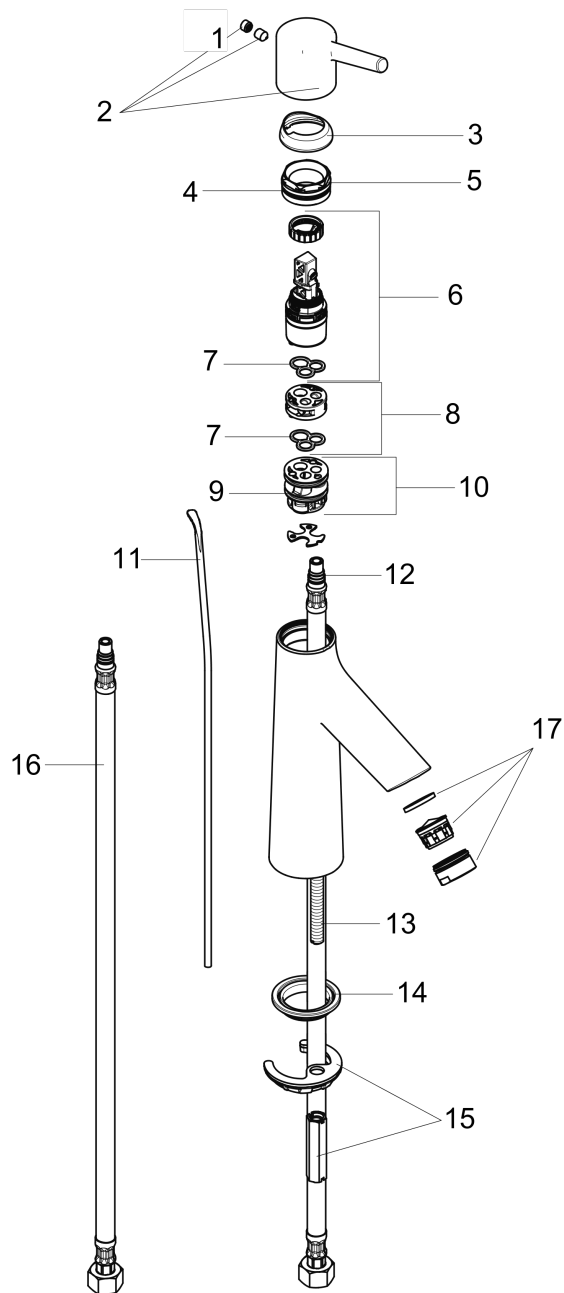

Talis S
Talis S 100 Single-Hole Faucet
 Finishes : **chrome** Part no. : **72020001**

Description

Features

- Solid brass
- Aerated spray
- Flow: 1.2 GPM
- Ceramic cartridge
- Includes pop-up assembly

Item details

List Price \$ 228.00

Technology

Compliance

Product image

Scale drawing

Talis S
Talis S 100 Single-Hole Faucet
Finishes : **chrome** Part no. : **72020001**

Exploded drawing

Year of production: >08/16

Talis S
Talis S 100 Single-Hole Faucet

 Finishes : **chrome** Part no. : **72020001**

Spare parts list

Year of production: >08/16

Pos.	Description	Part no.	Price	PU
1	screw cover	95704000	-	1
2	handle	92626000	-	1
3	flange	92625000	-	1
4	nut	92627000	-	1
5	O-ring 27x1,5	92527000	-	1
6	cartridge, assy	95973001	-	1
7	seal	98865000	-	1
8	adapter for cartridge	92628000	-	1
9	O-ring 23x2	98398000	-	1
10	adapter for cartridge	98866000	-	1
11	pull rod	96657000	-	1
12	O-ring 7x1,5	98422000	-	1
13	screw M8 x 68	97736000	-	1
14	seal Ø 42	98722000	-	1
15	fixing set	96016000	-	1
16	connection hose 18½" M8x0,75 3/8"	96321001	-	1
17	aerator M24x1 (4,5 l/min)	92877000	-	1
a	pop up waste	88509000	-	1

Year of production: >08/16

Talis S

Talis S 100 Single-Hole Faucet

Finishes : **brushed nickel** Part no. : **72020821**

Spare parts list

Year of production: >08/16

Pos.	Description	Part no.	Price	PU
1	screw cover	95704000	-	1
2	handle	92626820	-	1
3	flange	92625820	-	1
4	O-ring 27x1,5	92527000	-	1
5	nut	92627000	-	1
6	cartridge, assy	95973001	-	1
7	seal	98865000	-	1
8	adapter for cartridge	92628000	-	1
9	O-ring 23x2	98398000	-	1
10	adapter for cartridge	98866000	-	1
11	pull rod	96657820	-	1
12	O-ring 7x1,5	98422000	-	1
13	screw M8 x 68	97736000	-	1
14	seal Ø 42	98722000	-	1
15	fixing set	96016000	-	1
16	connection hose 18½" M8x0,75 3/8"	96321001	-	1
17	aerator M24x1 (4,5 l/min)	92877820	-	1
a	pop up waste	88509820	-	1