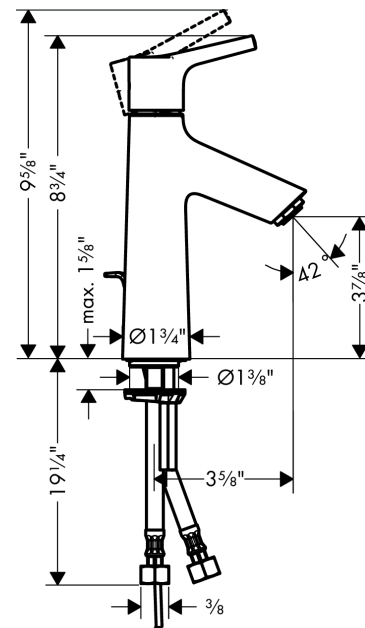

Talis S
Talis S 100 Single-Hole Faucet

 Finishes : **chrome** Part no. : **72020001**

Spare parts list

Year of production: >08/16

Pos.	Description	Part no.	Price	PU
1	screw cover	95704000	-	1
2	handle	92626000	-	1
3	flange	92625000	-	1
4	nut	92627000	-	1
5	O-ring 27x1,5	92527000	-	1
6	cartridge, assy	95973001	-	1
7	seal	98865000	-	1
8	adapter for cartridge	92628000	-	1
9	O-ring 23x2	98398000	-	1
10	adapter for cartridge	98866000	-	1
11	pull rod	96657000	-	1
12	O-ring 7x1,5	98422000	-	1
13	screw M8 x 68	97736000	-	1
14	seal Ø 42	98722000	-	1
15	fixing set	96016000	-	1
16	connection hose 18½" M8x0,75 3/8"	96321001	-	1
17	aerator M24x1 (4,5 l/min)	92877000	-	1
a	pop up waste	88509000	-	1

Talis S
Talis S 100 Single-Hole Faucet
 Finishes : **brushed nickel** Part no. : **72020821**

Description

Features

- Solid brass
- Aerated spray
- Flow: 1.2 GPM
- Ceramic cartridge
- Includes pop-up assembly

Item details

List Price \$ 286.00

Technology

Compliance

Product image

Scale drawing

Talis S
Talis S 100 Single-Hole Faucet
Finishes : **brushed nickel** Part no. : **72020821**

Exploded drawing

Year of production: >08/16

Talis S

Talis S 100 Single-Hole Faucet

Finishes : **brushed nickel** Part no. : **72020821**

Spare parts list

Year of production: >08/16

Pos.	Description	Part no.	Price	PU
1	screw cover	95704000	-	1
2	handle	92626820	-	1
3	flange	92625820	-	1
4	O-ring 27x1,5	92527000	-	1
5	nut	92627000	-	1
6	cartridge, assy	95973001	-	1
7	seal	98865000	-	1
8	adapter for cartridge	92628000	-	1
9	O-ring 23x2	98398000	-	1
10	adapter for cartridge	98866000	-	1
11	pull rod	96657820	-	1
12	O-ring 7x1,5	98422000	-	1
13	screw M8 x 68	97736000	-	1
14	seal Ø 42	98722000	-	1
15	fixing set	96016000	-	1
16	connection hose 18½" M8x0,75 3/8"	96321001	-	1
17	aerator M24x1 (4,5 l/min)	92877820	-	1
a	pop up waste	88509820	-	1