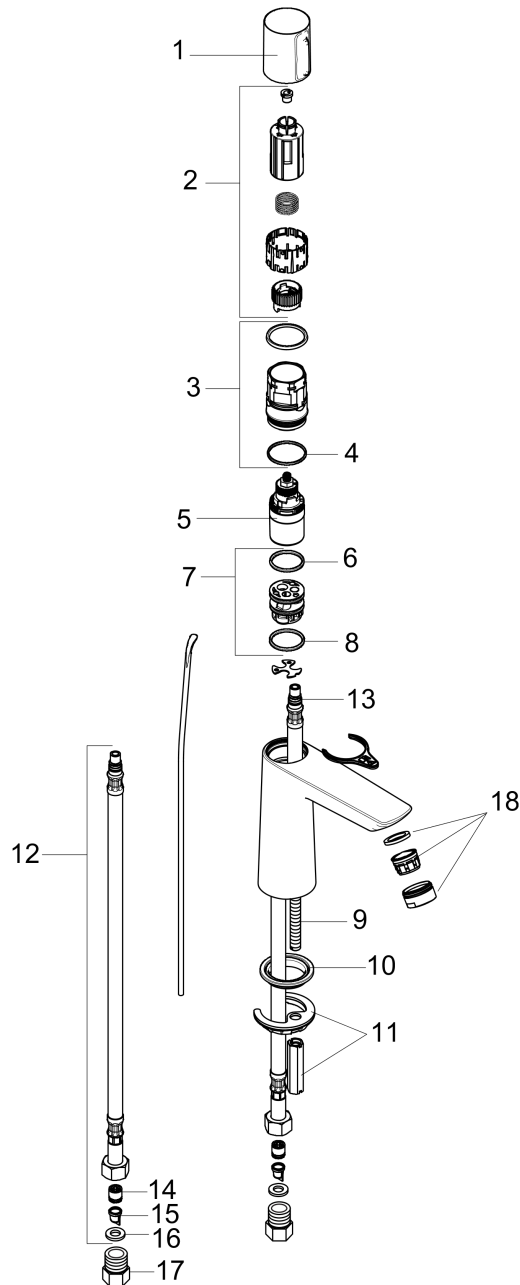

Year of production: >11/16

Talis E

Talis Select E 110 Single-Hole Faucet

Finishes : **chrome** Part no. : **71750001**

Spare parts list

Year of production: >11/16

Pos.	Description	Part no.	Price	PU
1	handle	92525000	-	1
2	adapter for handle	92526000	-	1
3	nut	92528000	-	1
4	O-ring 27x1,5	92527000	-	1
5	cartridge, assy	92529000	-	1
6	O-Ring 28x2	98194000	-	1
7	adapter for cartridge	98866000	-	1
8	O-ring 23x2	98398000	-	1
9	screw M8 x 68	97736000	-	1
10	seal Ø 42	98722000	-	1
11	fixing set	96016000	-	1
12	connection hose 450 mm M8x0,75 G3/8	92531000	-	1
13	O-ring 7x1,5	98422000	-	1
14	non return valve DW 10	96456000	-	1
15	filter	92532000	-	1
16	sealing set	92533000	-	1
17	adapter for connection hose	88802000	-	1
18	aerator M24x1 (4,5 l/min)	92877000	-	1
a	pop up waste	88509000	-	1

Item details

List Price \$ 275.00

Technology

Compliance

Product image

Scale drawing

Talis E
Talis Select E 110 Single-Hole Faucet
Finishes : **brushed nickel** Part no. : **71750821**

Exploded drawing

Year of production: >11/16

Talis E

Talis Select E 110 Single-Hole Faucet

Finishes : **brushed nickel** Part no. : **71750821**

Spare parts list

Year of production: >11/16

Pos.	Description	Part no.	Price	PU
1	handle	92525820	-	1
2	adapter for handle	92526000	-	1
3	nut	92528000	-	1
4	O-ring 27x1,5	92527000	-	1
5	cartridge, assy	92529000	-	1
6	O-Ring 28x2	98194000	-	1
7	adapter for cartridge	98866000	-	1
8	O-ring 23x2	98398000	-	1
9	screw M8 x 68	97736000	-	1
10	seal Ø 42	98722000	-	1
11	fixing set	96016000	-	1
12	connection hose 450 mm M8x0,75 G3/8	92531000	-	1
13	O-ring 7x1,5	98422000	-	1
14	non return valve DW 10	96456000	-	1
15	filter	92532000	-	1
16	sealing set	92533000	-	1
17	adapter for connection hose	88802000	-	1
18	aerator M24x1 (4,5 l/min)	92812820	-	1
a	pull rod	96657820	-	1
b	pop up waste	88509820	-	1