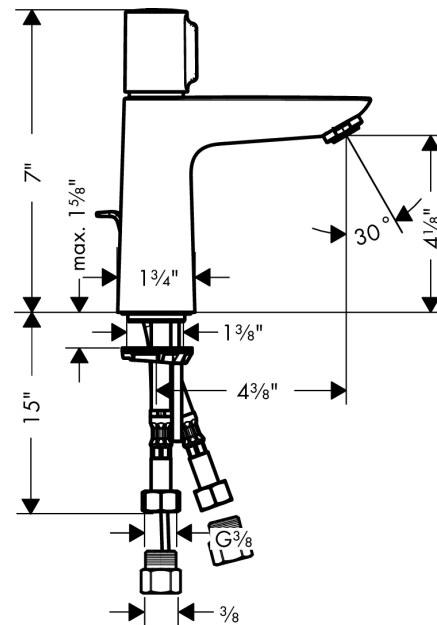

Talis E

Talis Select E 110 Single-Hole Faucet

Finishes : **brushed nickel** Part no. : **71750821**

Description

Features

- Solid brass
- Aerated spray
- Flow: 1.2 GPM
- Select cartridge for easy, intuitive operation: Push handle to turn water on and off, and turn to adjust temperature
- Includes pop-up assembly

Item details

List Price \$ 275.00

Technology

Compliance

Product image

Scale drawing

Talis E
Talis Select E 110 Single-Hole Faucet
Finishes : **brushed nickel** Part no. : **71750821**

Exploded drawing

Year of production: >11/16

Talis E

Talis Select E 110 Single-Hole Faucet

Finishes : **brushed nickel** Part no. : **71750821**

Spare parts list

Year of production: >11/16

Pos.	Description	Part no.	Price	PU
1	handle	92525820	-	1
2	adapter for handle	92526000	-	1
3	nut	92528000	-	1
4	O-ring 27x1,5	92527000	-	1
5	cartridge, assy	92529000	-	1
6	O-Ring 28x2	98194000	-	1
7	adapter for cartridge	98866000	-	1
8	O-ring 23x2	98398000	-	1
9	screw M8 x 68	97736000	-	1
10	seal Ø 42	98722000	-	1
11	fixing set	96016000	-	1
12	connection hose 450 mm M8x0,75 G3/8	92531000	-	1
13	O-ring 7x1,5	98422000	-	1
14	non return valve DW 10	96456000	-	1
15	filter	92532000	-	1
16	sealing set	92533000	-	1
17	adapter for connection hose	88802000	-	1
18	aerator M24x1 (4,5 l/min)	92812820	-	1
a	pull rod	96657820	-	1
b	pop up waste	88509820	-	1