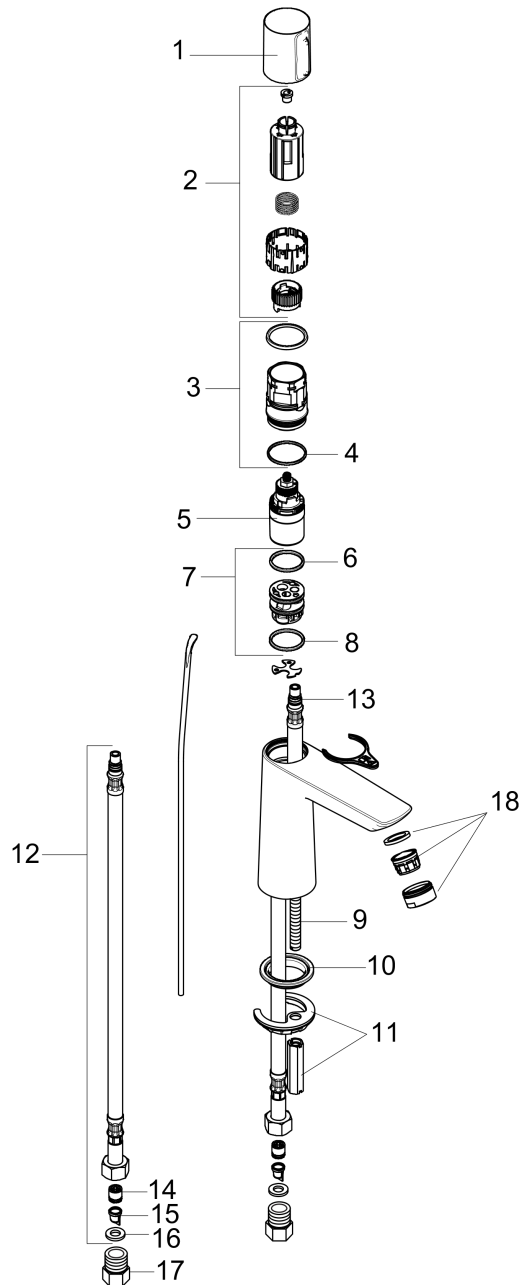

Talis E

Talis Select E 110 Single-Hole Faucet

Finishes : **chrome** Part no. : **71750001**

Description

Features

- Solid brass
- Aerated spray
- Flow: 1.2 GPM
- Select cartridge for easy, intuitive operation: Push handle to turn water on and off, and turn to adjust temperature
- Includes pop-up assembly

Year of production: >11/16

Talis E

Talis Select E 110 Single-Hole Faucet

Finishes : **chrome** Part no. : **71750001**

Spare parts list

Year of production: >11/16

Pos.	Description	Part no.	Price	PU
1	handle	92525000	-	1
2	adapter for handle	92526000	-	1
3	nut	92528000	-	1
4	O-ring 27x1,5	92527000	-	1
5	cartridge, assy	92529000	-	1
6	O-Ring 28x2	98194000	-	1
7	adapter for cartridge	98866000	-	1
8	O-ring 23x2	98398000	-	1
9	screw M8 x 68	97736000	-	1
10	seal Ø 42	98722000	-	1
11	fixing set	96016000	-	1
12	connection hose 450 mm M8x0,75 G3/8	92531000	-	1
13	O-ring 7x1,5	98422000	-	1
14	non return valve DW 10	96456000	-	1
15	filter	92532000	-	1
16	sealing set	92533000	-	1
17	adapter for connection hose	88802000	-	1
18	aerator M24x1 (4,5 l/min)	92877000	-	1
a	pop up waste	88509000	-	1

Talis E

Talis Select E 110 Single-Hole Faucet

Finishes : **brushed nickel** Part no. : **71750821**

Description

Features

- Solid brass
- Aerated spray
- Flow: 1.2 GPM
- Select cartridge for easy, intuitive operation: Push handle to turn water on and off, and turn to adjust temperature
- Includes pop-up assembly