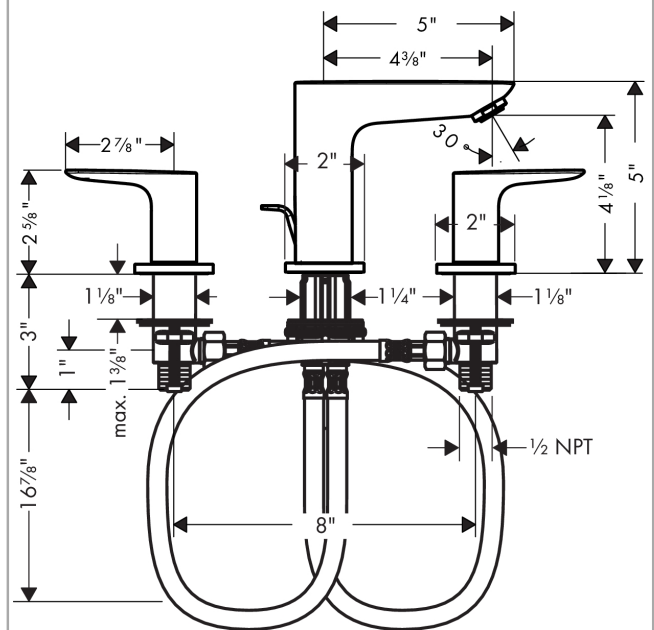

Talis E

Talis E 150 Widespread Faucet

Finishes : **brushed nickel** Part no. : **71733821**

Description

Features

- Solid brass
- Aerated spray
- Flow: 1.2 GPM
- 90° ceramic valves
- Includes pop-up assembly

Item details

List Price

\$ 375.00

Technology

Compliance

Product image

Scale drawing

Talis E
Talis E 150 Widespread Faucet
Finishes : **brushed nickel** Part no. : **71733821**

Exploded drawing

Year of production: >11/16

Talis E
Talis E 150 Widespread Faucet

 Finishes : **brushed nickel** Part no. : **71733821**

Spare parts list

Year of production: >11/16

Pos.	Description	Part no.	Price	PU
1	spout cpl.	92785820	-	1
2	O-ring 18x2,5	98139000	-	1
3	escutcheon Ø 53 mm	95272820	-	1
4	O-ring 11x2	98127000	-	1
5	fixing set (Ø 32)	13961000	-	1
6	lever collar	97548000	-	1
7	connection hose 450 mm M8x0,75 G3/8	97206000	-	1
8	handle	92779820	-	1
9	handle fixing set	94184000	-	1
10	set of color-rings cold / hot water	95819000	-	1
11	escutcheon Ø 52 mm	97285820	-	1
12	stop valve cpl.	97357001	-	1
13	nut	92854000	-	1
14	O-Ring 32x2,5	96364000	-	1
15	O-ring 40x3	92634000	-	1
16	shut off unit right closing	94009000	-	1
17	shut off unit left closing	94008000	-	1
18	pull rod	96657820	-	1
19	aerator M24x1 (4,5 l/min)	92877820	-	1
a	pop up waste	88509820	-	1