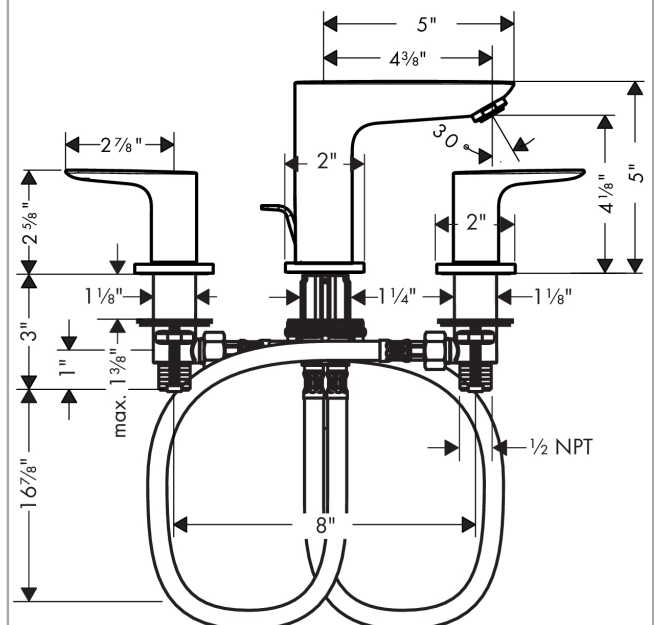

Scale drawing