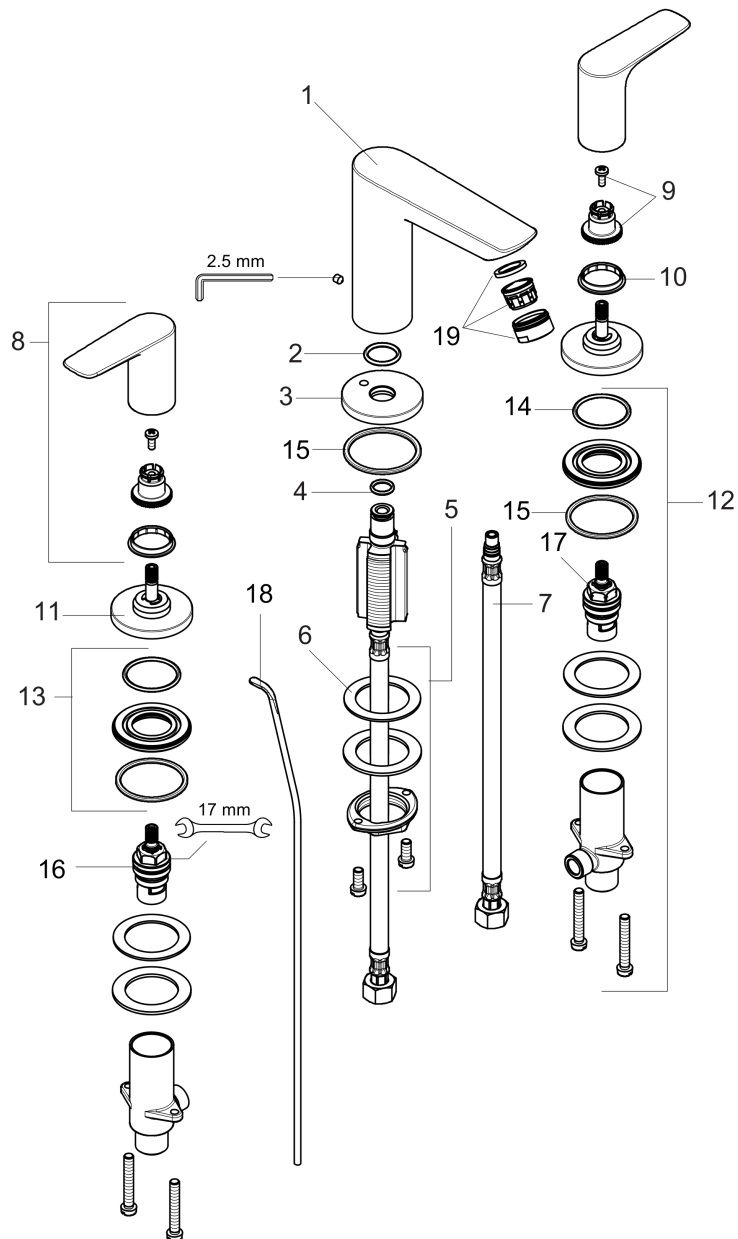

Year of production: >11/16

Talis E
Talis E 150 Widespread Faucet

 Finishes : **chrome** Part no. : **71733001**

Spare parts list

Year of production: >11/16

Pos.	Description	Part no.	Price	PU
1	spout cpl.	92785000	-	1
2	O-ring 18x2,5	98139000	-	1
3	escutcheon Ø 53 mm	95272000	-	1
4	O-ring 11x2	98127000	-	1
5	fixing set (Ø 32)	13961000	-	1
6	lever collar	97548000	-	1
7	connection hose 450 mm M8x0,75 G3/8	97206000	-	1
8	handle	92779000	-	1
9	handle fixing set	94184000	-	1
10	set of color-rings cold / hot water	95819000	-	1
11	escutcheon Ø 52 mm	97285000	-	1
12	stop valve cpl.	97357001	-	1
13	nut	92854000	-	1
14	O-Ring 32x2,5	96364000	-	1
15	O-ring 40x3	92634000	-	1
16	shut off unit right closing	94009000	-	1
17	shut off unit left closing	94008000	-	1
18	pull rod	96657000	-	1
19	aerator M24x1 (4,5 l/min)	92877000	-	1
a	pop up waste	88509000	-	1

Item details

List Price

\$ 375.00

Technology

Compliance

Product image

Scale drawing

Talis E
Talis E 150 Widespread Faucet
Finishes : **brushed nickel** Part no. : **71733821**

Exploded drawing

Year of production: >11/16

Talis E
Talis E 150 Widespread Faucet

 Finishes : **brushed nickel** Part no. : **71733821**

Spare parts list

Year of production: >11/16

Pos.	Description	Part no.	Price	PU
1	spout cpl.	92785820	-	1
2	O-ring 18x2,5	98139000	-	1
3	escutcheon Ø 53 mm	95272820	-	1
4	O-ring 11x2	98127000	-	1
5	fixing set (Ø 32)	13961000	-	1
6	lever collar	97548000	-	1
7	connection hose 450 mm M8x0,75 G3/8	97206000	-	1
8	handle	92779820	-	1
9	handle fixing set	94184000	-	1
10	set of color-rings cold / hot water	95819000	-	1
11	escutcheon Ø 52 mm	97285820	-	1
12	stop valve cpl.	97357001	-	1
13	nut	92854000	-	1
14	O-Ring 32x2,5	96364000	-	1
15	O-ring 40x3	92634000	-	1
16	shut off unit right closing	94009000	-	1
17	shut off unit left closing	94008000	-	1
18	pull rod	96657820	-	1
19	aerator M24x1 (4,5 l/min)	92877820	-	1
a	pop up waste	88509820	-	1