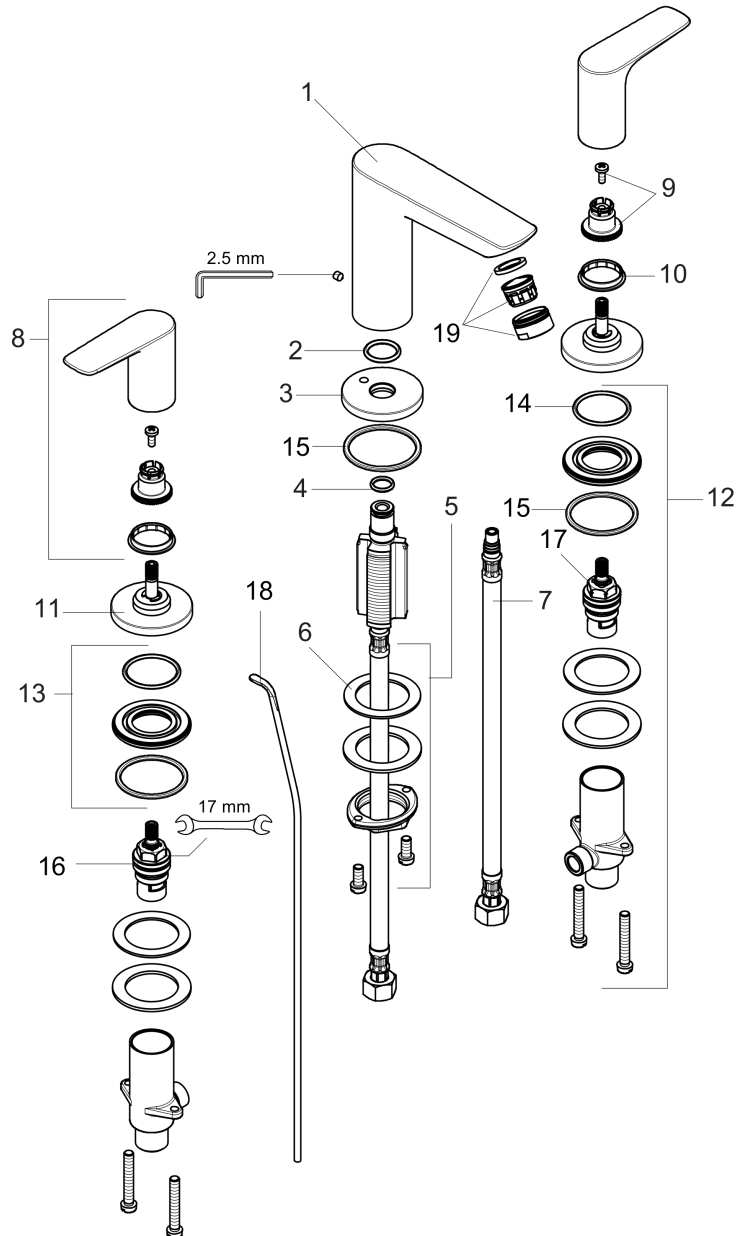

Year of production: >11/16

Talis E
Talis E 150 Widespread Faucet

 Finishes : **chrome** Part no. : **71733001**

Spare parts list

Year of production: >11/16

Pos.	Description	Part no.	Price	PU
1	spout cpl.	92785000	-	1
2	O-ring 18x2,5	98139000	-	1
3	escutcheon Ø 53 mm	95272000	-	1
4	O-ring 11x2	98127000	-	1
5	fixing set (Ø 32)	13961000	-	1
6	lever collar	97548000	-	1
7	connection hose 450 mm M8x0,75 G3/8	97206000	-	1
8	handle	92779000	-	1
9	handle fixing set	94184000	-	1
10	set of color-rings cold / hot water	95819000	-	1
11	escutcheon Ø 52 mm	97285000	-	1
12	stop valve cpl.	97357001	-	1
13	nut	92854000	-	1
14	O-Ring 32x2,5	96364000	-	1
15	O-ring 40x3	92634000	-	1
16	shut off unit right closing	94009000	-	1
17	shut off unit left closing	94008000	-	1
18	pull rod	96657000	-	1
19	aerator M24x1 (4,5 l/min)	92877000	-	1
a	pop up waste	88509000	-	1

Talis E

Talis E 150 Widespread Faucet

Finishes : **brushed nickel** Part no. : **71733821**

Description

Features

- Solid brass
- Aerated spray
- Flow: 1.2 GPM
- 90° ceramic valves
- Includes pop-up assembly

Exploded drawing

Year of production: >11/16

Talis E
Talis E 150 Widespread Faucet

 Finishes : **brushed nickel** Part no. : **71733821**

Spare parts list

Year of production: >11/16

Pos.	Description	Part no.	Price	PU
1	spout cpl.	92785820	-	1
2	O-ring 18x2,5	98139000	-	1
3	escutcheon Ø 53 mm	95272820	-	1
4	O-ring 11x2	98127000	-	1
5	fixing set (Ø 32)	13961000	-	1
6	lever collar	97548000	-	1
7	connection hose 450 mm M8x0,75 G3/8	97206000	-	1
8	handle	92779820	-	1
9	handle fixing set	94184000	-	1
10	set of color-rings cold / hot water	95819000	-	1
11	escutcheon Ø 52 mm	97285820	-	1
12	stop valve cpl.	97357001	-	1
13	nut	92854000	-	1
14	O-Ring 32x2,5	96364000	-	1
15	O-ring 40x3	92634000	-	1
16	shut off unit right closing	94009000	-	1
17	shut off unit left closing	94008000	-	1
18	pull rod	96657820	-	1
19	aerator M24x1 (4,5 l/min)	92877820	-	1
a	pop up waste	88509820	-	1