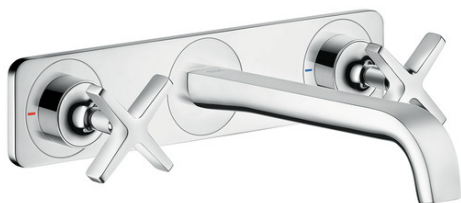

AXOR Citterio E

Axor Citterio E Wall-Mounted Widespread Faucet Trim with Base Plate

Finishes : **chrome** Part no. : **36115001**

Description

Features

- Laminar spray
- Flow: 1.2 GPM
- 90° ceramic valves
- Pop-up assembly not included

Required accessories

- Rough, Wall-Mounted Widespread Faucet (#10303USA)

Item details

List Price \$ 1,049.00

Technology

Compliance

Product image

Scale drawing

AXOR Citterio E

Axor Citterio E Wall-Mounted Widespread Faucet Trim with Base Plate

Finishes : **chrome** Part no. : **36115001**

Exploded drawing

Year of production: >07/16

AXOR Citterio E

Axor Citterio E Wall-Mounted Widespread Faucet Trim with Base Plate