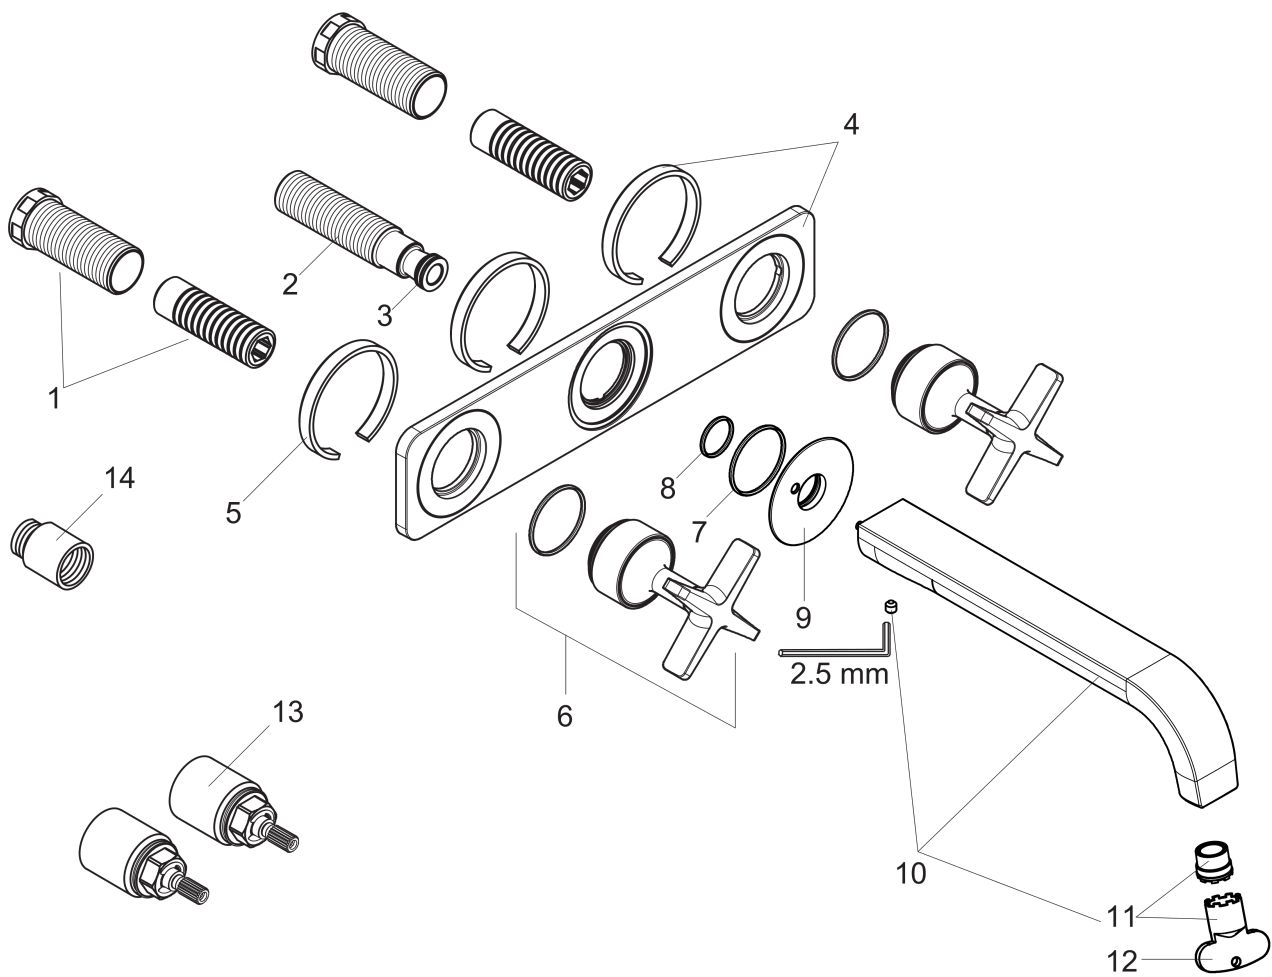

AXOR Citterio E

Axor Citterio E Wall-Mounted Widespread Faucet Trim with Base Plate

Finishes : **chrome** Part no. : **36115001**

Description

Features

- Laminar spray
- Flow: 1.2 GPM
- 90° ceramic valves
- Pop-up assembly not included

AXOR Citterio E

Axor Citterio E Wall-Mounted Widespread Faucet Trim with Base Plate

Finishes : **chrome** Part no. : **36115001**

Exploded drawing

Year of production: >07/16

AXOR Citterio E

Axor Citterio E Wall-Mounted Widespread Faucet Trim with Base Plate

Finishes : **chrome** Part no. : **36115001**

Spare parts list

Year of production: >07/16

Pos.	Description	Part no.	Price	PU
1	fixing set	96393000	-	1
2	connecting thread G½	95626000	-	1
3	O-ring 13x2	98128000	-	1
4	escutcheon	92344000	-	1
5	seal	97530000	-	1
6	handle	92343000	-	1
7	O-ring 30x1,5	98433000	-	1
8	O-ring 17x1,5	98137000	-	1
9	escutcheon for spout	92342000	-	1
10	spout 220 mm	92336000	-	1
11	aerator laminar M16,5x1 (4,5 l/min)	92876000	-	1
12	special tool	98987000	-	1
13	extension 25 mm	96259000	-	1
14	extension 25 mm	95413000	-	1
a	pop up waste	50001000	-	1
b	Grease	90920000	-	1