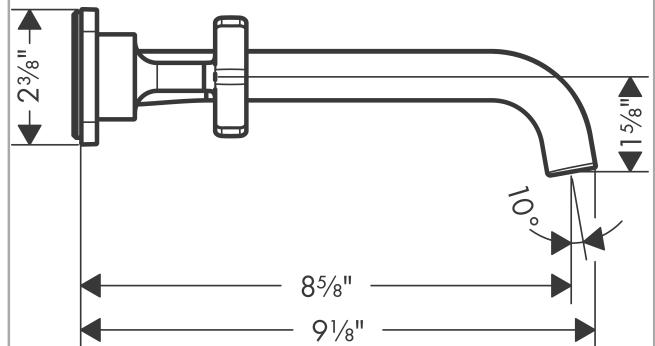

AXOR Citterio E

Axor Citterio E Wall-Mounted Widespread Faucet Trim with Base Plate

Finishes : **chrome** Part no. : **36115001**

Description

Features

- Laminar spray
- Flow: 1.2 GPM
- 90° ceramic valves
- Pop-up assembly not included

Required accessories

- Rough, Wall-Mounted Widespread Faucet (#10303USA)

Item details

List Price \$ 1,049.00

Technology

Compliance

Product image

Scale drawing

AXOR Citterio E

Axor Citterio E Wall-Mounted Widespread Faucet Trim with Base Plate

Finishes : **chrome** Part no. : **36115001**

Exploded drawing

Year of production: >07/16

AXOR Citterio E

Axor Citterio E Wall-Mounted Widespread Faucet Trim with Base Plate

Finishes : **chrome** Part no. : **36115001**

Spare parts list

Year of production: >07/16

Pos.	Description	Part no.	Price	PU
1	fixing set	96393000	-	1
2	connecting thread G½	95626000	-	1
3	O-ring 13x2	98128000	-	1
4	escutcheon	92344000	-	1
5	seal	97530000	-	1
6	handle	92343000	-	1
7	O-ring 30x1,5	98433000	-	1
8	O-ring 17x1,5	98137000	-	1
9	escutcheon for spout	92342000	-	1
10	spout 220 mm	92336000	-	1
11	aerator laminar M16,5x1 (4,5 l/min)	92876000	-	1
12	special tool	98987000	-	1
13	extension 25 mm	96259000	-	1
14	extension 25 mm	95413000	-	1
a	pop up waste	50001000	-	1
b	Grease	90920000	-	1