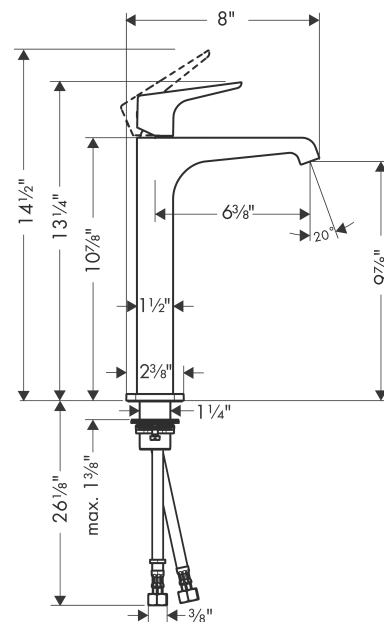

AXOR Citterio E
Single-Hole Faucet 250 with Lever Handle, 1.2 GPM
 Product Finish: **chrome** Part no. : **36113001**

Features

- Spray modes: Laminar spray
- Flow: 1.2 GPM (4.5 L/Min)
- Ceramic cartridge
- Does not include: Pop-up assembly

Item details

List Price \$ 1,441.00

Technology

Compliance

Product image

Scale drawing

AXOR Citterio E
Single-Hole Faucet 250 with Lever Handle, 1.2 GPM
Product Finish: **chrome** Part no. : **36113001**

Exploded drawing

Year of production: >07/16

AXOR Citterio E
Single-Hole Faucet 250 with Lever Handle, 1.2 GPM
 Product Finish: **chrome** Part no. : **36113001**

Spare parts list

Year of production: >07/16

Pos.		Part no.	Price	PU
1	handle	92593000	-	1
2	screw cover	96762000	-	1
3	flange	98863000	-	1
4	nut	98864000	-	1
5	O-Ring 22x2	98185000	-	1
6	O-ring 28x1,5	98421000	-	1
7	O-ring 25x1,5	98146000	-	1
8	cartridge, assy	95973001	-	1
9	seal	98865000	-	1
10	adapter for cartridge	98866000	-	1
11	O-ring 23x2	98398000	-	1
12	aerator laminar M16,5x1 (4,5 l/min)	92876000	-	1
13	special tool	98987000	-	1
14	O-ring 30x1,5	98433000	-	1
15	escutcheon	92190000	-	1
16	fixing set (Ø 32)	13961000	-	1
17	lever collar	97548000	-	1
18	connection hose 35½" M8x0,75 3/8"	96316001	-	1