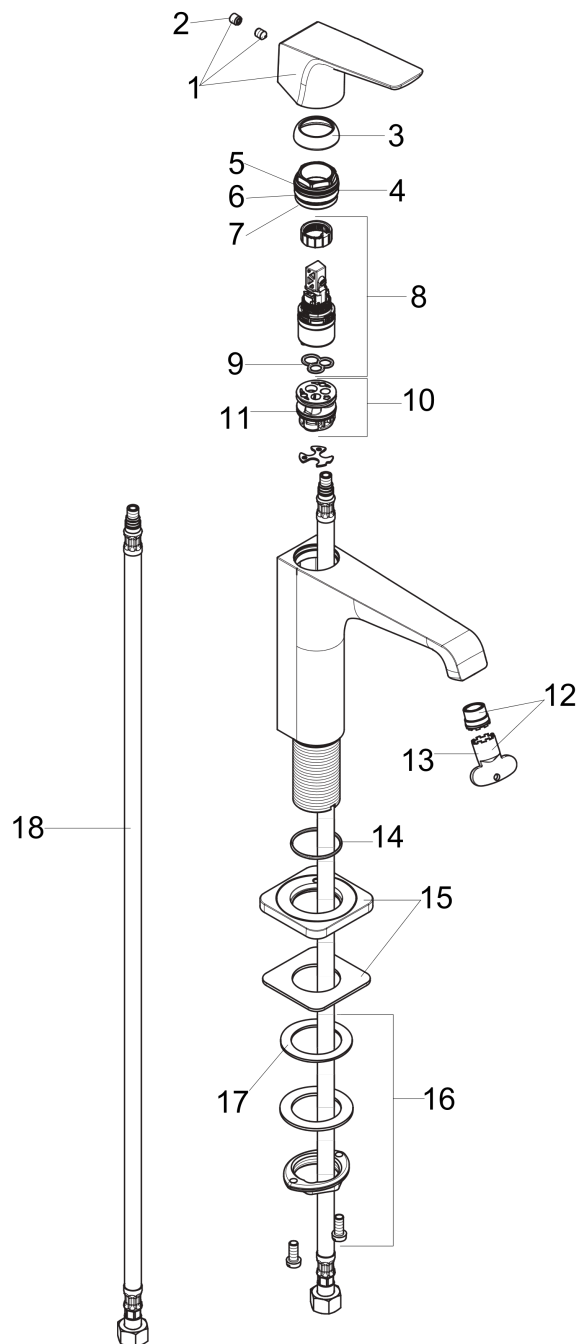

AXOR Citterio E
Single-Hole Faucet 250 with Lever Handle, 1.2 GPM
 Product Finish: **chrome** Part no. : **36113001**

Features

- Spray modes: Laminar spray
- Flow: 1.2 GPM (4.5 L/Min)
- Ceramic cartridge
- Does not include: Pop-up assembly

Item details

List Price \$ 1,441.00

Technology

Compliance

Product image

Scale drawing

AXOR Citterio E
Single-Hole Faucet 250 with Lever Handle, 1.2 GPM
Product Finish: **chrome** Part no. : **36113001**

Exploded drawing

Year of production: >07/16

AXOR Citterio E
Single-Hole Faucet 250 with Lever Handle, 1.2 GPM
 Product Finish: **chrome** Part no. : **36113001**

Spare parts list

Year of production: >07/16

Pos.		Part no.	Price	PU
1	handle	92593000	-	1
2	screw cover	96762000	-	1
3	flange	98863000	-	1
4	nut	98864000	-	1
5	O-Ring 22x2	98185000	-	1
6	O-ring 28x1,5	98421000	-	1
7	O-ring 25x1,5	98146000	-	1
8	cartridge, assy	95973001	-	1
9	seal	98865000	-	1
10	adapter for cartridge	98866000	-	1
11	O-ring 23x2	98398000	-	1
12	aerator laminar M16,5x1 (4,5 l/min)	92876000	-	1
13	special tool	98987000	-	1
14	O-ring 30x1,5	98433000	-	1
15	escutcheon	92190000	-	1
16	fixing set (Ø 32)	13961000	-	1
17	lever collar	97548000	-	1
18	connection hose 35½" M8x0,75 3/8"	96316001	-	1