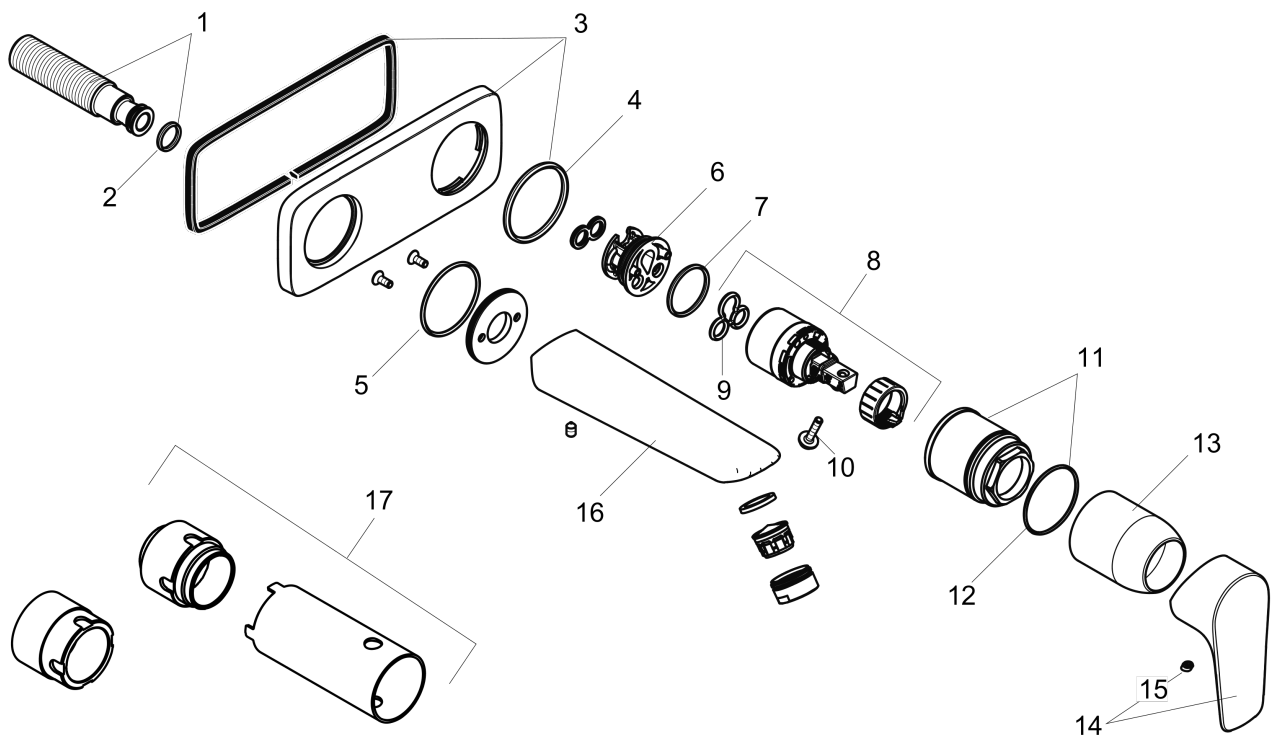

Talis E
Talis E Wall-Mounted Single-Handle Faucet Trim
Finishes : **chrome**   Part no. : **71734001**

Exploded drawing

Year of production: >09/16

Talis E

Talis E Wall-Mounted Single-Handle Faucet Trim

Finishes : **chrome**   Part no. : **71734001**

Spare parts list

Year of production: >09/16

Pos.	Description	Part no.	Price	PU
1	connecting thread G½	95626000	-	1
2	O-ring 13x2	98128000	-	1
3	escutcheon	92239000	-	1
4	O-ring 43x3	98418000	-	1
5	O-ring 41x2	98212000	-	1
6	adapter for cartridge	95779000	-	1
7	O-ring 26x2	98147000	-	1
8	cartridge, assy	92730000	-	1
9	seal	95008000	-	1
10	locking screw for handle	95140000	-	1
11	nut	95622000	-	1
12	O-ring 39x1,5	98400000	-	1
13	sleeve	98790000	-	1
14	handle	92666000	-	1
15	screw cover	96338000	-	1
16	spout 225 mm	92714000	-	1
17	extension set 25 mm for 13622180	31971000	-	1
a	Grease	90920000	-	1
b	hollow set screw M5x8	92851000	-	1