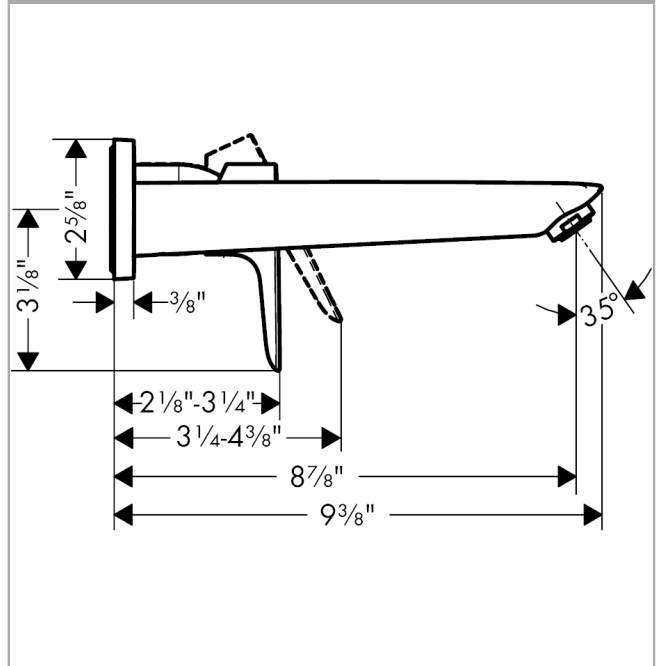

Talis E
Talis E Wall-Mounted Single-Handle Faucet Trim
 Finishes : **brushed nickel** Part no. : **71734821**

Description

Features

- Solid brass
- Aerated spray
- Flow: 1.2 GPM
- Ceramic cartridge
- Pop-up assembly not included

Required accessories

- Rough, Wall-Mounted Single-Handle Faucet (#13622USA)

Item details

List Price \$ 293.00

Technology

Compliance

Product image

Scale drawing

Talis E
Talis E Wall-Mounted Single-Handle Faucet Trim
Finishes : **brushed nickel** Part no. : **71734821**

Exploded drawing

Year of production: >10/16

Talis E

Talis E Wall-Mounted Single-Handle Faucet Trim

Finishes : **brushed nickel** Part no. : **71734821**

Spare parts list

Year of production: >10/16

Pos.	Description	Part no.	Price	PU
1	connecting thread G½	95626000	-	1
2	O-ring 13x2	98128000	-	1
3	escutcheon	92239820	-	1
4	O-ring 43x3	98418000	-	1
5	O-ring 41x2	98212000	-	1
6	adapter for cartridge	95779000	-	1
7	O-ring 26x2	98147000	-	1
8	cartridge, assy	95646001	-	1
9	seal	95008000	-	1
10	locking screw for handle	95140000	-	1
11	nut	95622000	-	1
12	O-ring 39x1,5	98400000	-	1
13	sleeve	98790820	-	1
14	handle	92666820	-	1
15	screw cover	96338000	-	1
16	spout 225 mm	92714820	-	1
17	extension set 25 mm for 13622180	31971000	-	1
a	aerator M24x1 (4,5 l/min)	92812820	-	1