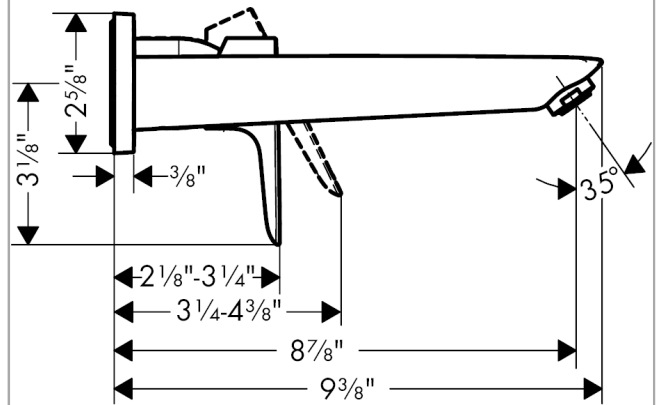

Scale drawing