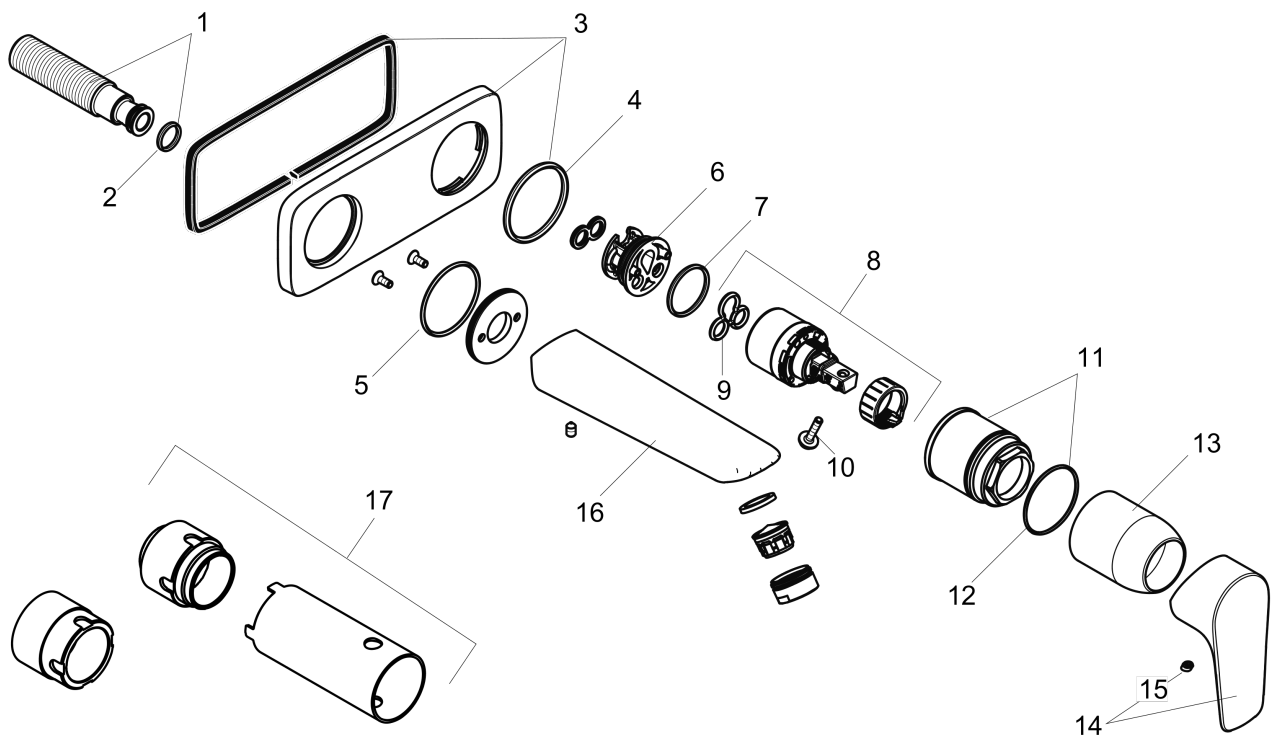

Spare parts list

Year of production: >09/16

Pos.	Description	Part no.	Price	PU
1	connecting thread G½	95626000	-	1
2	O-ring 13x2	98128000	-	1
3	escutcheon	92239000	-	1
4	O-ring 43x3	98418000	-	1
5	O-ring 41x2	98212000	-	1
6	adapter for cartridge	95779000	-	1
7	O-ring 26x2	98147000	-	1
8	cartridge, assy	92730000	-	1
9	seal	95008000	-	1
10	locking screw for handle	95140000	-	1
11	nut	95622000	-	1
12	O-ring 39x1,5	98400000	-	1
13	sleeve	98790000	-	1
14	handle	92666000	-	1
15	screw cover	96338000	-	1
16	spout 225 mm	92714000	-	1
17	extension set 25 mm for 13622180	31971000	-	1
a	Grease	90920000	-	1
b	hollow set screw M5x8	92851000	-	1

Talis E
Talis E Wall-Mounted Single-Handle Faucet Trim
 Finishes : **brushed nickel** Part no. : **71734821**

Description

Features

- Solid brass
- Aerated spray
- Flow: 1.2 GPM
- Ceramic cartridge
- Pop-up assembly not included

Talis E
Talis E Wall-Mounted Single-Handle Faucet Trim
Finishes : **brushed nickel** Part no. : **71734821**

Exploded drawing

Year of production: >10/16

Talis E

Talis E Wall-Mounted Single-Handle Faucet Trim

Finishes : **brushed nickel** Part no. : **71734821**

Spare parts list

Year of production: >10/16

Pos.	Description	Part no.	Price	PU
1	connecting thread G½	95626000	-	1
2	O-ring 13x2	98128000	-	1
3	escutcheon	92239820	-	1
4	O-ring 43x3	98418000	-	1
5	O-ring 41x2	98212000	-	1
6	adapter for cartridge	95779000	-	1
7	O-ring 26x2	98147000	-	1
8	cartridge, assy	95646001	-	1
9	seal	95008000	-	1
10	locking screw for handle	95140000	-	1
11	nut	95622000	-	1
12	O-ring 39x1,5	98400000	-	1
13	sleeve	98790820	-	1
14	handle	92666820	-	1
15	screw cover	96338000	-	1
16	spout 225 mm	92714820	-	1
17	extension set 25 mm for 13622180	31971000	-	1
a	aerator M24x1 (4,5 l/min)	92812820	-	1