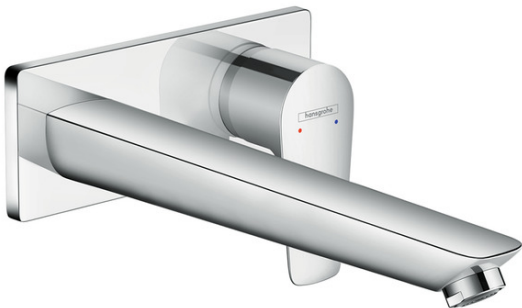

Talis E

Talis E Wall-Mounted Single-Handle Faucet Trim

Finishes : **chrome** Part no. : **71734001**

Description

Features

- Solid brass
- Aerated spray
- Flow: 1.2 GPM
- Ceramic cartridge
- Pop-up assembly not included

Required accessories

- Rough, Wall-Mounted Single-Handle Faucet (#13622USA)

Item details

List Price \$ 234.00

Technology

Compliance

Product image

Scale drawing

Talis E
Talis E Wall-Mounted Single-Handle Faucet Trim
Finishes : **chrome** Part no. : **71734001**

Exploded drawing

Year of production: >09/16

Talis E
Talis E Wall-Mounted Single-Handle Faucet Trim

 Finishes : **chrome** Part no. : **71734001**

Talis E
Talis E Wall-Mounted Single-Handle Faucet Trim
 Finishes : **brushed nickel** Part no. : **71734821**

Description

Features

- Solid brass
- Aerated spray
- Flow: 1.2 GPM
- Ceramic cartridge
- Pop-up assembly not included