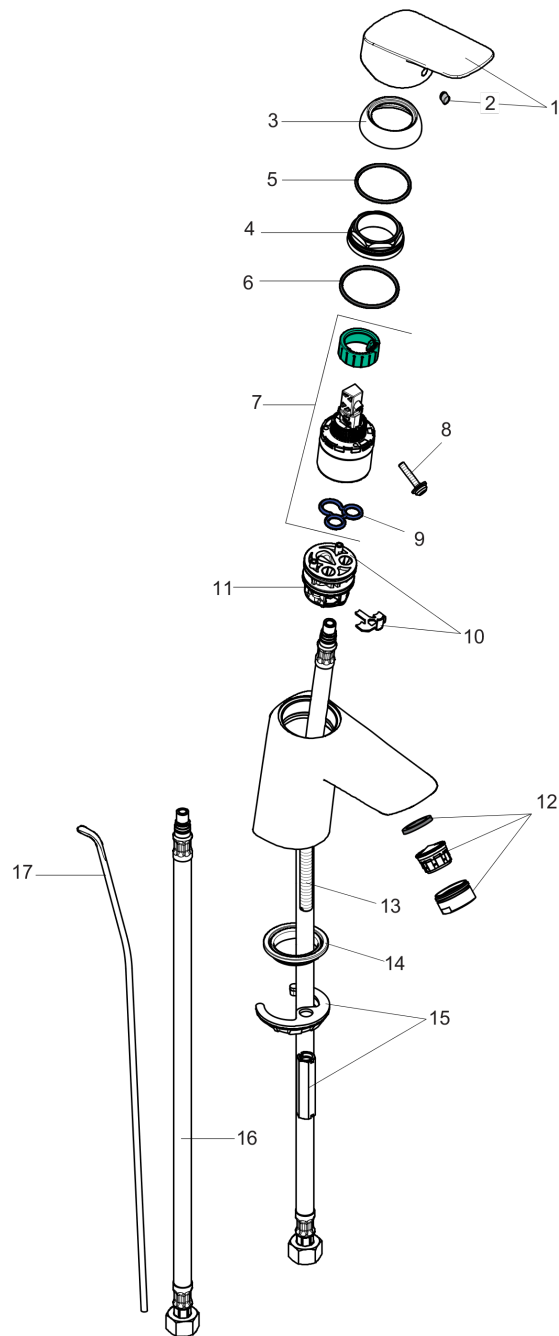

Pos.	Description	Part no.	Price	PU
1	handle	92224000	-	1
2	screw cover	96338000	-	1
3	flange	97406000	-	1
4	nut	97209000	-	1
5	O-Ring 32x2	98193000	-	1
6	O-ring 35x2	92604000	-	1
7	cartridge, assy	92730000	-	1
8	locking screw for handle	95140000	-	1
9	seal	95008000	-	1
10	adapter for cartridge	98750000	-	1
11	O-Ring 30x2	98186000	-	1
12	aerator M24x1 (5 l/min)	13185000	-	1
13	screw M8 x 68	97736000	-	1
14	seal	97608000	-	1
15	fixing set	96016000	-	1
16	connection hose 18½" M8x0,75 3/8"	96321001	-	1
17	pull rod	96657000	-	1
a	pop up waste	88509000	-	1

Logis

Logis 70 Single-Hole Faucet

Finishes : **brushed nickel** Part no. : **71070821**

Description

Features

- Solid brass
- Aerated spray
- Flow: 1.2 GPM
- Ceramic cartridge
- Includes pop-up assembly

Item details

List Price \$ 198.00

Technology

Compliance

Product image

Scale drawing

Logis

Logis 70 Single-Hole Faucet

Finishes : brushed nickel Part no. : 71070821

Exploded drawing

Year of production: >07/15

Logis

Logis 70 Single-Hole Faucet

Finishes : **brushed nickel** Part no. : **71070821**

Spare parts list

Year of production: >07/15

Pos.	Description	Part no.	Price	PU
1	handle	92224820	-	1
2	screw cover	96338000	-	1
3	flange	97406820	-	1
4	nut	97209000	-	1
5	O-Ring 32x2	98193000	-	1
6	O-ring 35x2	92604000	-	1
7	cartridge, assy	92730000	-	1
8	locking screw for handle	95140000	-	1
9	seal	95008000	-	1
10	adapter for cartridge	98750000	-	1
11	O-Ring 30x2	98186000	-	1
12	aerator M24x1 (5 l/min)	13185820	-	1
13	screw M8 x 68	97736000	-	1
14	seal	97608000	-	1
15	fixing set	96016000	-	1
16	connection hose 18½" M8x0,75 3/8"	96321001	-	1
17	pull rod	96657820	-	1
a	pop up waste	88509820	-	1