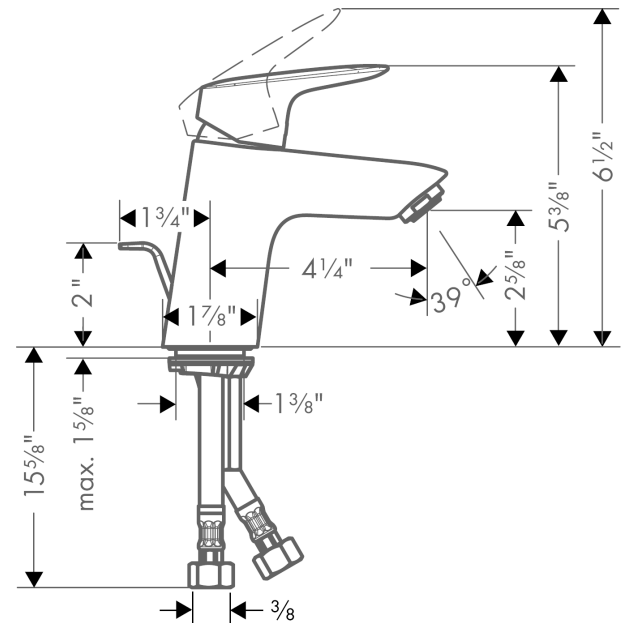

Logis

Logis 70 Single-Hole Faucet

Finishes : **chrome** Part no. : **71070001**

Description

Features

- Solid brass
- Aerated spray
- Flow: 1.2 GPM
- Ceramic cartridge
- Includes pop-up assembly

Item details

List Price

\$ 158.00

Technology

Compliance

Product image

Scale drawing

Logis

Logis 70 Single-Hole Faucet

Pos.	Description	Part no.	Price	PU
1	handle	92224000	-	1
2	screw cover	96338000	-	1
3	flange	97406000	-	1
4	nut	97209000	-	1
5	O-Ring 32x2	98193000	-	1
6	O-ring 35x2	92604000	-	1
7	cartridge, assy	92730000	-	1
8	locking screw for handle	95140000	-	1
9	seal	95008000	-	1
10	adapter for cartridge	98750000	-	1
11	O-Ring 30x2	98186000	-	1
12	aerator M24x1 (5 l/min)	13185000	-	1
13	screw M8 x 68	97736000	-	1
14	seal	97608000	-	1
15	fixing set	96016000	-	1
16	connection hose 18½" M8x0,75 3/8"	96321001	-	1
17	pull rod	96657000	-	1
a	pop up waste	88509000	-	1

Exploded drawing

Year of production: >07/15

Logis

Logis 70 Single-Hole Faucet

Finishes : **brushed nickel** Part no. : **71070821**

Spare parts list

Year of production: >07/15

Pos.	Description	Part no.	Price	PU
1	handle	92224820	-	1
2	screw cover	96338000	-	1
3	flange	97406820	-	1
4	nut	97209000	-	1
5	O-Ring 32x2	98193000	-	1
6	O-ring 35x2	92604000	-	1
7	cartridge, assy	92730000	-	1
8	locking screw for handle	95140000	-	1
9	seal	95008000	-	1
10	adapter for cartridge	98750000	-	1
11	O-Ring 30x2	98186000	-	1
12	aerator M24x1 (5 l/min)	13185820	-	1
13	screw M8 x 68	97736000	-	1
14	seal	97608000	-	1
15	fixing set	96016000	-	1
16	connection hose 18½" M8x0,75 3/8"	96321001	-	1
17	pull rod	96657820	-	1
a	pop up waste	88509820	-	1