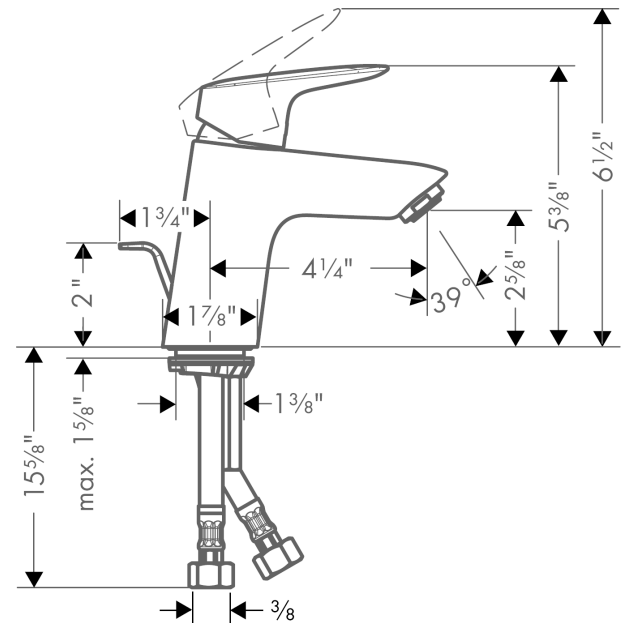

Pos.	Description	Part no.	Price	PU
1	handle	92224000	-	1
2	screw cover	96338000	-	1
3	flange	97406000	-	1
4	nut	97209000	-	1
5	O-Ring 32x2	98193000	-	1
6	O-ring 35x2	92604000	-	1
7	cartridge, assy	92730000	-	1
8	locking screw for handle	95140000	-	1
9	seal	95008000	-	1
10	adapter for cartridge	98750000	-	1
11	O-Ring 30x2	98186000	-	1
12	aerator M24x1 (5 l/min)	13185000	-	1
13	screw M8 x 68	97736000	-	1
14	seal	97608000	-	1
15	fixing set	96016000	-	1
16	connection hose 18½" M8x0,75 3/8"	96321001	-	1
17	pull rod	96657000	-	1
a	pop up waste	88509000	-	1

Logis

Logis 70 Single-Hole Faucet

Finishes : **brushed nickel** Part no. : **71070821**

Description

Features

- Solid brass
- Aerated spray
- Flow: 1.2 GPM
- Ceramic cartridge
- Includes pop-up assembly

Item details

List Price \$ 198.00

Technology

Compliance

Product image

Scale drawing

Logis

Logis 70 Single-Hole Faucet

Finishes : brushed nickel Part no. : 71070821

Exploded drawing

Year of production: >07/15

Logis

Logis 70 Single-Hole Faucet

Finishes : **brushed nickel** Part no. : **71070821**

Spare parts list

Year of production: >07/15

Pos.	Description	Part no.	Price	PU
1	handle	92224820	-	1
2	screw cover	96338000	-	1
3	flange	97406820	-	1
4	nut	97209000	-	1
5	O-Ring 32x2	98193000	-	1
6	O-ring 35x2	92604000	-	1
7	cartridge, assy	92730000	-	1
8	locking screw for handle	95140000	-	1
9	seal	95008000	-	1
10	adapter for cartridge	98750000	-	1
11	O-Ring 30x2	98186000	-	1
12	aerator M24x1 (5 l/min)	13185820	-	1
13	screw M8 x 68	97736000	-	1
14	seal	97608000	-	1
15	fixing set	96016000	-	1
16	connection hose 18½" M8x0,75 3/8"	96321001	-	1
17	pull rod	96657820	-	1
a	pop up waste	88509820	-	1