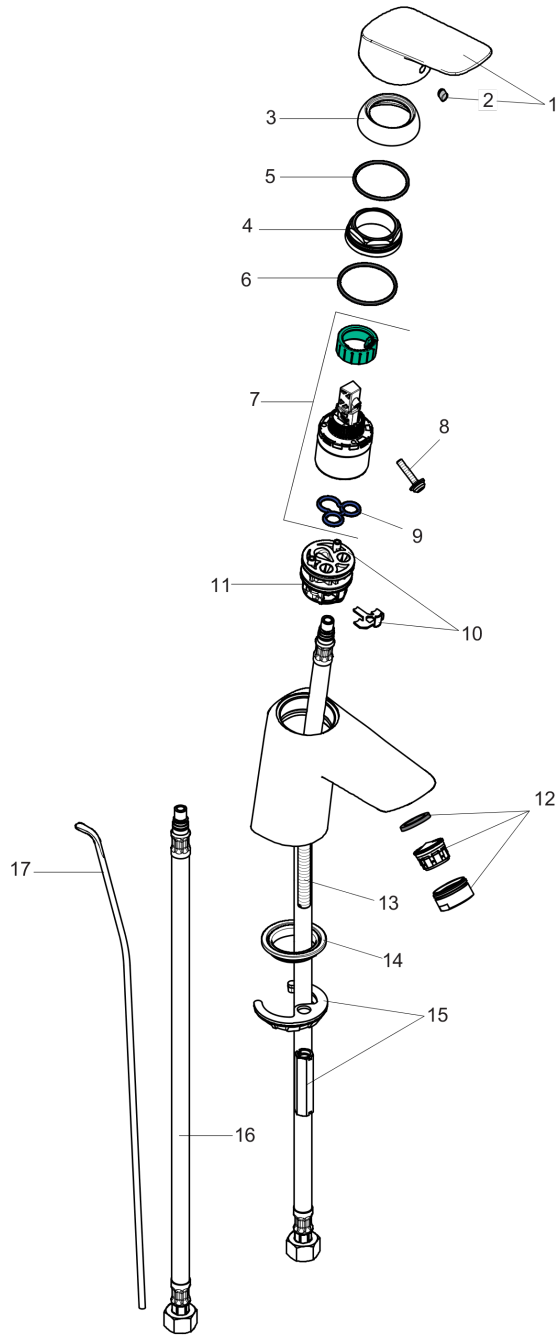

Logis

Logis 70 Single-Hole Faucet

Finishes : **chrome** Part no. : **71070001**

Description

Features

- Solid brass
- Aerated spray
- Flow: 1.2 GPM
- Ceramic cartridge
- Includes pop-up assembly

Item details

Finishes : **chrome** Part no. : **71070001**

Exploded drawing

Year of production: >07/15

Logis
Logis 70 Single-Hole Faucet

 Finishes : **chrome** Part no. : **71070001**

Spare parts list

Year of production: >07/15

Pos.	Description	Part no.	Price	PU
1	handle	92224000	-	1
2	screw cover	96338000	-	1
3	flange	97406000	-	1
4	nut	97209000	-	1
5	O-Ring 32x2	98193000	-	1
6	O-ring 35x2	92604000	-	1
7	cartridge, assy	92730000	-	1
8	locking screw for handle	95140000	-	1
9	seal	95008000	-	1
10	adapter for cartridge	98750000	-	1
11	O-Ring 30x2	98186000	-	1
12	aerator M24x1 (5 l/min)	13185000	-	1
13	screw M8 x 68	97736000	-	1
14	seal	97608000	-	1
15	fixing set	96016000	-	1
16	connection hose 18½" M8x0,75 3/8"	96321001	-	1
17	pull rod	96657000	-	1
a	pop up waste	88509000	-	1

Exploded drawing

Year of production: >07/15

Logis

Logis 70 Single-Hole Faucet

Finishes : **brushed nickel** Part no. : **71070821**

Spare parts list

Year of production: >07/15

Pos.	Description	Part no.	Price	PU
1	handle	92224820	-	1
2	screw cover	96338000	-	1
3	flange	97406820	-	1
4	nut	97209000	-	1
5	O-Ring 32x2	98193000	-	1
6	O-ring 35x2	92604000	-	1
7	cartridge, assy	92730000	-	1
8	locking screw for handle	95140000	-	1
9	seal	95008000	-	1
10	adapter for cartridge	98750000	-	1
11	O-Ring 30x2	98186000	-	1
12	aerator M24x1 (5 l/min)	13185820	-	1
13	screw M8 x 68	97736000	-	1
14	seal	97608000	-	1
15	fixing set	96016000	-	1
16	connection hose 18½" M8x0,75 3/8"	96321001	-	1
17	pull rod	96657820	-	1
a	pop up waste	88509820	-	1