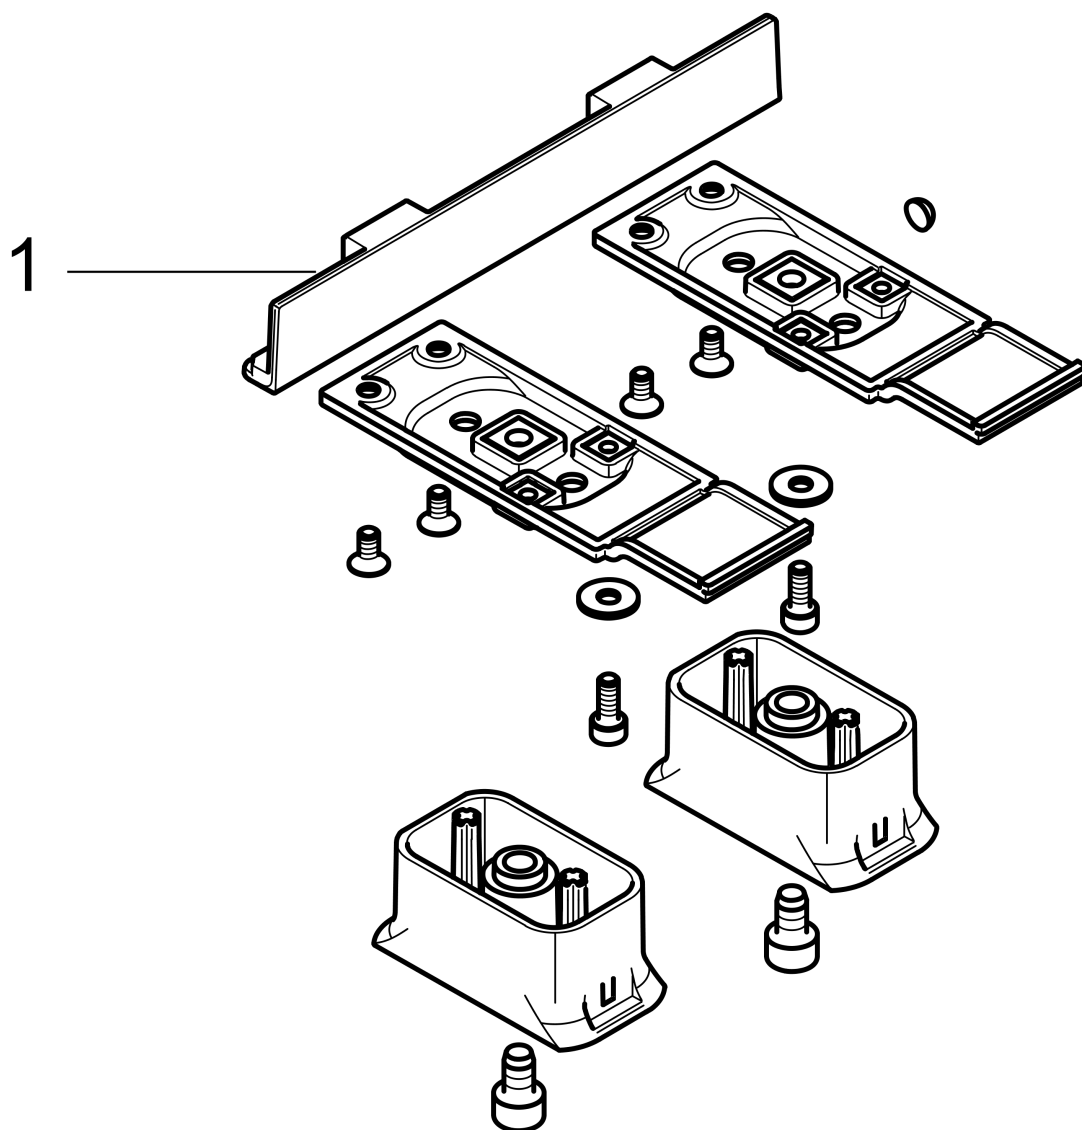

AXOR Universal Softsquare Adapter Set

Product Finish: **chrome** Part no. : **42870000**

Features

- For installing an accessory on a rail, or for combining toilet paper holder with shelf or soap dish
- Fits with soap dish/shelf #42803XXX or shelf 300mm #42838XXX with roll holder #42836XXX

Item details

List Price \$ 101.00

Product image

Scale drawing

AXOR Universal Softsquare

Adapter Set

Product Finish: **chrome** Part no. : **42870000**

Exploded drawing

Year of production: >11/14

AXOR Universal Softsquare

Adapter Set

Product Finish: **chrome** Part no. : **42870000**

Spare parts list

Year of production: >11/14

Pos.		Part no.	Price	PU
1	cover	92464000	-	1
a	hexagon socket screw M6x10	92847000	-	1