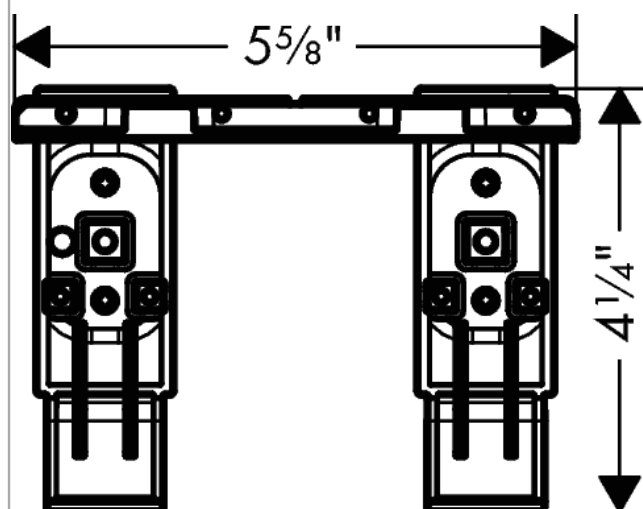

AXOR Universal Softsquare Adapter Set

Product Finish: **chrome** Part no. : **42870000**

Features

- For installing an accessory on a rail, or for combining toilet paper holder with shelf or soap dish
- Fits with soap dish/shelf #42803XXX or shelf 300mm #42838XXX with roll holder #42836XXX

Item details

List Price \$ 101.00

Product image

Scale drawing

AXOR Universal Softsquare

Adapter Set

Product Finish: **chrome** Part no. : **42870000**

Exploded drawing

Year of production: >11/14

AXOR Universal Softsquare

Adapter Set

Product Finish: **chrome** Part no. : **42870000**

Spare parts list

Year of production: >11/14

Pos.		Part no.	Price	PU
1	cover	92464000	-	1
a	hexagon socket screw M6x10	92847000	-	1