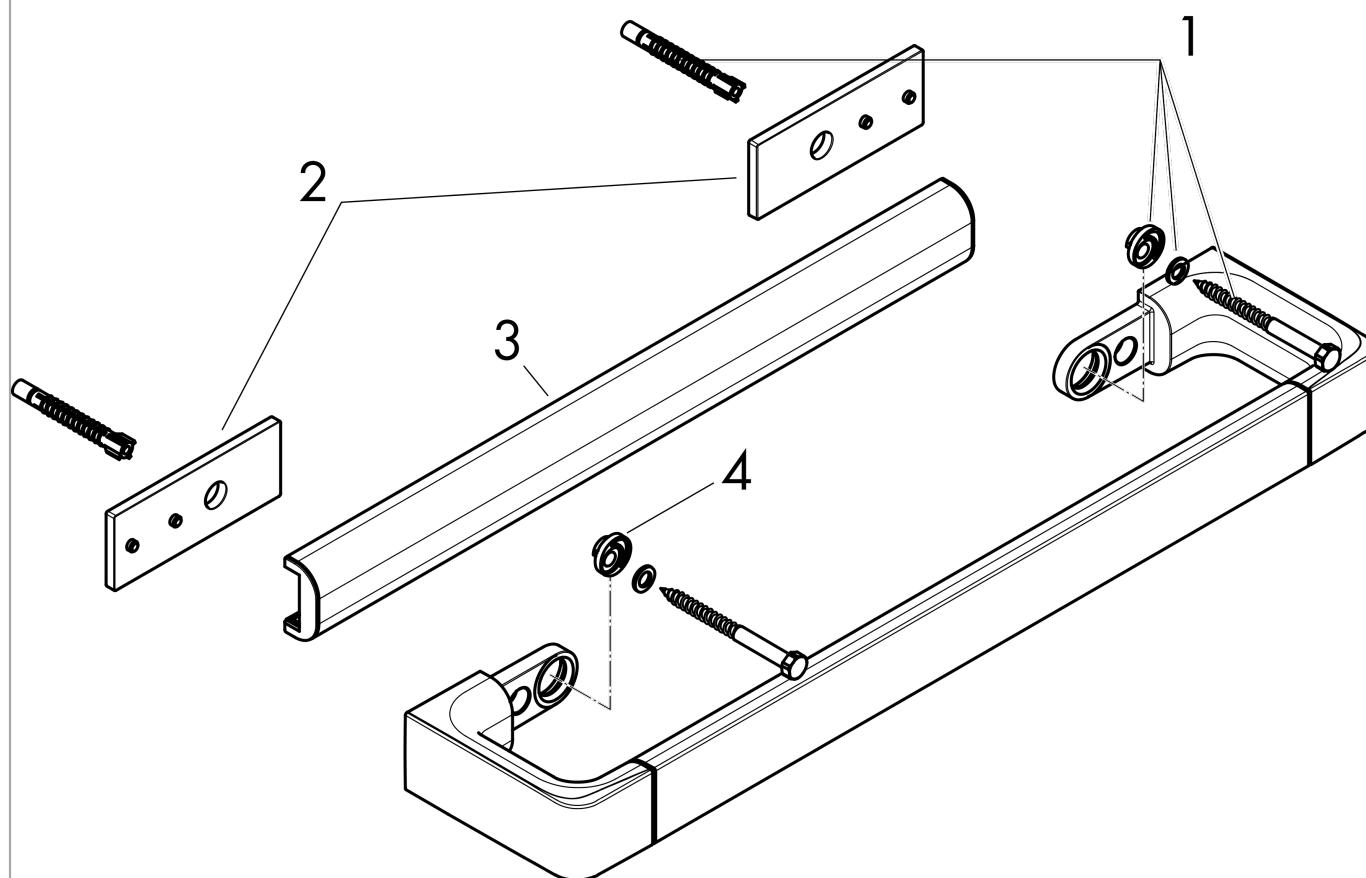

**AXOR Universal Softsquare
Towel Bar 24"**

Finishes : Part no. : **42832000**

Features

- Wall-mounted
- Metal
- Metal holder
- Fixed
- With mounting material
- Diameter of drilled hole: 6 mm
- Serves as a towel bar and rail for additional accessories (requires # 42870XXX Modular Adaptor Set)
- Concealed fastening

Item details

List Price \$ 478.00

Product image

Scale drawing

**AXOR Universal Softsquare
Towel Bar 24"**

Finishes : Part no. : **42832000**

Exploded drawing

Year of production: >11/14

**AXOR Universal Softsquare
Towel Bar 24"**

Finishes : Part no. : **42832000**

Spare parts list

Year of production: >11/14

Pos.		Part no.	Price	PU
1	mounting set	92841000	-	1
2	tile-matching-disk 7 mm	92406000	-	1
3	cover	92434000	-	1
4	excentric socket	97604000	-	1
a	set of adapters	42870000	-	1
b	set of covers	42871000	-	1
c	mounting kit for two-sided glass montage	42841000	-	1