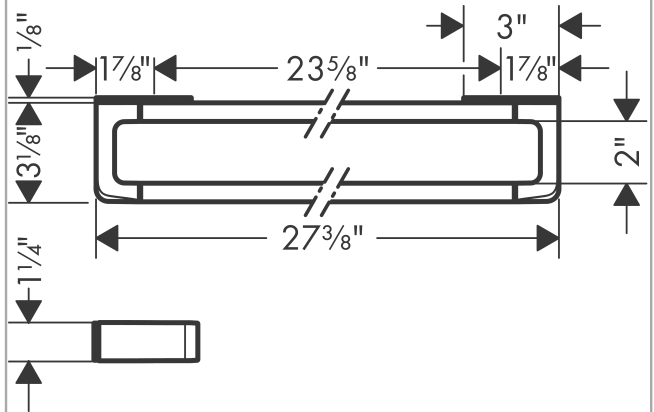

**AXOR Universal Softsquare
Towel Bar 24"**

Finishes : Part no. : **42832000**

Features

- Wall-mounted
- Metal
- Metal holder
- Fixed
- With mounting material
- Diameter of drilled hole: 6 mm
- Serves as a towel bar and rail for additional accessories (requires # 42870XXX Modular Adaptor Set)
- Concealed fastening

Item details

List Price \$ 478.00

Product image

Scale drawing

**AXOR Universal Softsquare
Towel Bar 24"**

Finishes : Part no. : **42832000**

Exploded drawing

Year of production: >11/14

**AXOR Universal Softsquare
Towel Bar 24"**

Finishes : Part no. : **42832000**

Spare parts list

Year of production: >11/14

Pos.		Part no.	Price	PU
1	mounting set	92841000	-	1
2	tile-matching-disk 7 mm	92406000	-	1
3	cover	92434000	-	1
4	excentric socket	97604000	-	1
a	set of adapters	42870000	-	1
b	set of covers	42871000	-	1
c	mounting kit for two-sided glass montage	42841000	-	1