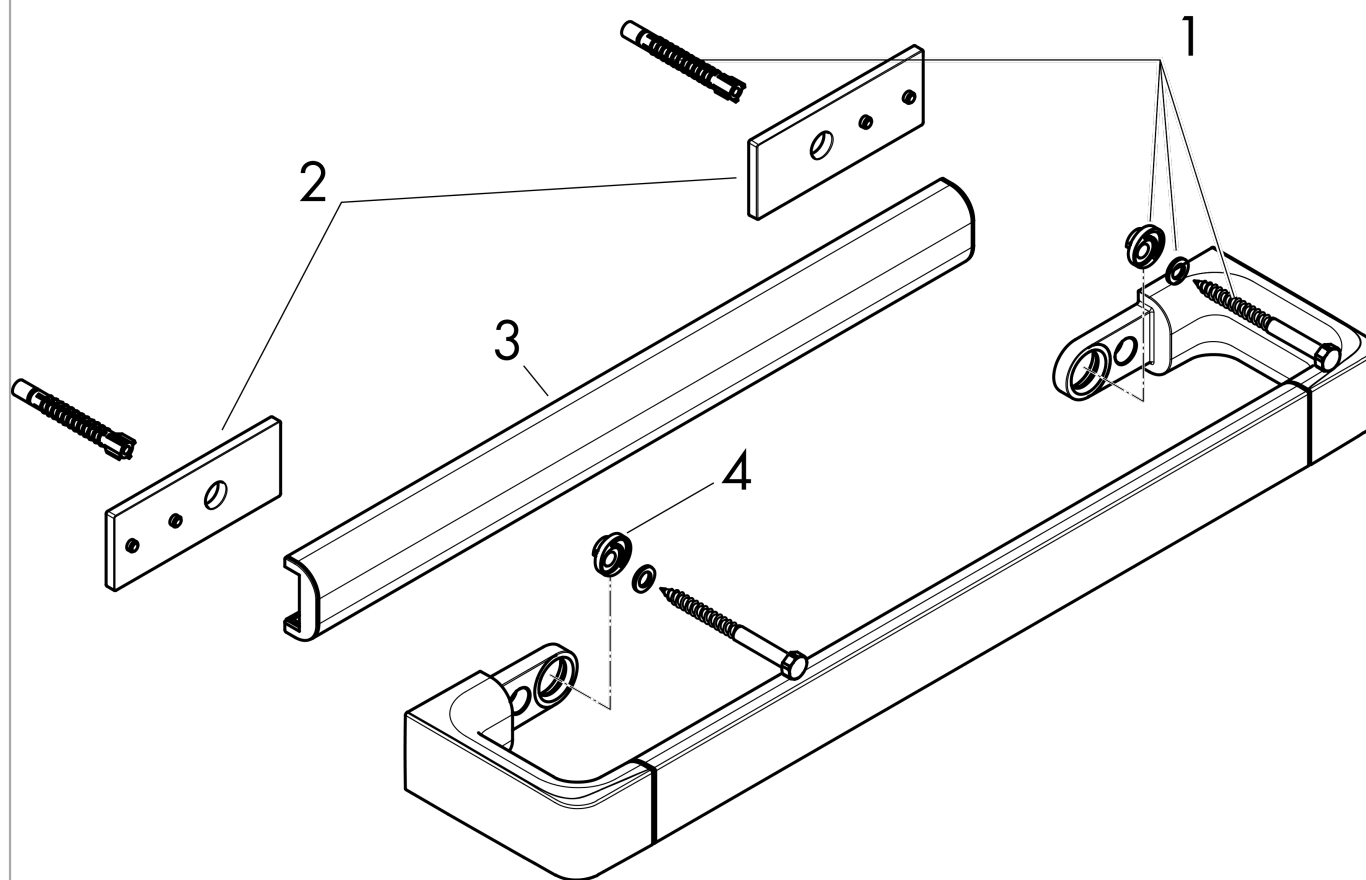

**AXOR Universal Softsquare
Towel Bar 12"**

Finishes : Part no. : **42830000**

Features

- Wall-mounted
- Horizontal or vertical mount
- Metal
- Metal holder
- With mounting material
- Concealed fastening
- Diameter of drilled hole: 6 mm
- Serves as a towel bar and rail for additional accessories (requires # 42870XXX Modular Adaptor Set)

Item details

List Price \$ 405.00

Product image

Scale drawing

**AXOR Universal Softsquare
Towel Bar 12"**

Finishes : Part no. : **42830000**

Exploded drawing

Year of production: >11/14

**AXOR Universal Softsquare
Towel Bar 12"**

Finishes : Part no. : **42830000**

Spare parts list

Year of production: >11/14

Pos.		Part no.	Price	PU
1	mounting set	92841000	-	1
2	tile-matching-disk 7 mm	92406000	-	1
3	cover	92433000	-	1
4	excentric socket	97604000	-	1
a	set of adapters	42870000	-	1
b	set of covers	42871000	-	1
c	mounting kit for two-sided glass montage	42841000	-	1