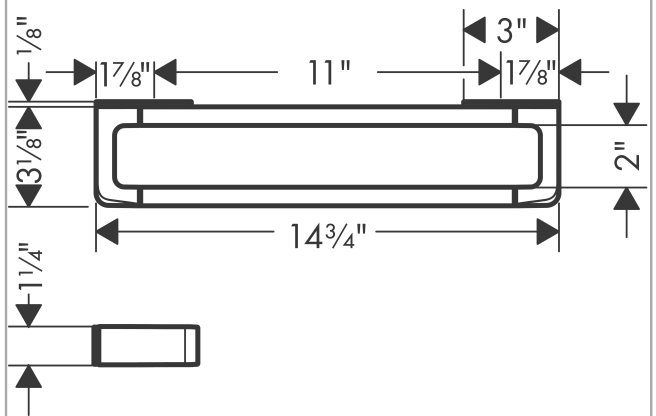

**AXOR Universal Softsquare
Towel Bar 12"**

Finishes : Part no. : **42830000**

Features

- Wall-mounted
- Horizontal or vertical mount
- Metal
- Metal holder
- With mounting material
- Concealed fastening
- Diameter of drilled hole: 6 mm
- Serves as a towel bar and rail for additional accessories (requires # 42870XXX Modular Adaptor Set)

Item details

List Price \$ 405.00

Product image

Scale drawing

**AXOR Universal Softsquare
Towel Bar 12"**

Finishes : Part no. : **42830000**

Exploded drawing

Year of production: >11/14

**AXOR Universal Softsquare
Towel Bar 12"**

Finishes : Part no. : **42830000**

Spare parts list

Year of production: >11/14

Pos.		Part no.	Price	PU
1	mounting set	92841000	-	1
2	tile-matching-disk 7 mm	92406000	-	1
3	cover	92433000	-	1
4	excentric socket	97604000	-	1
a	set of adapters	42870000	-	1
b	set of covers	42871000	-	1
c	mounting kit for two-sided glass montage	42841000	-	1