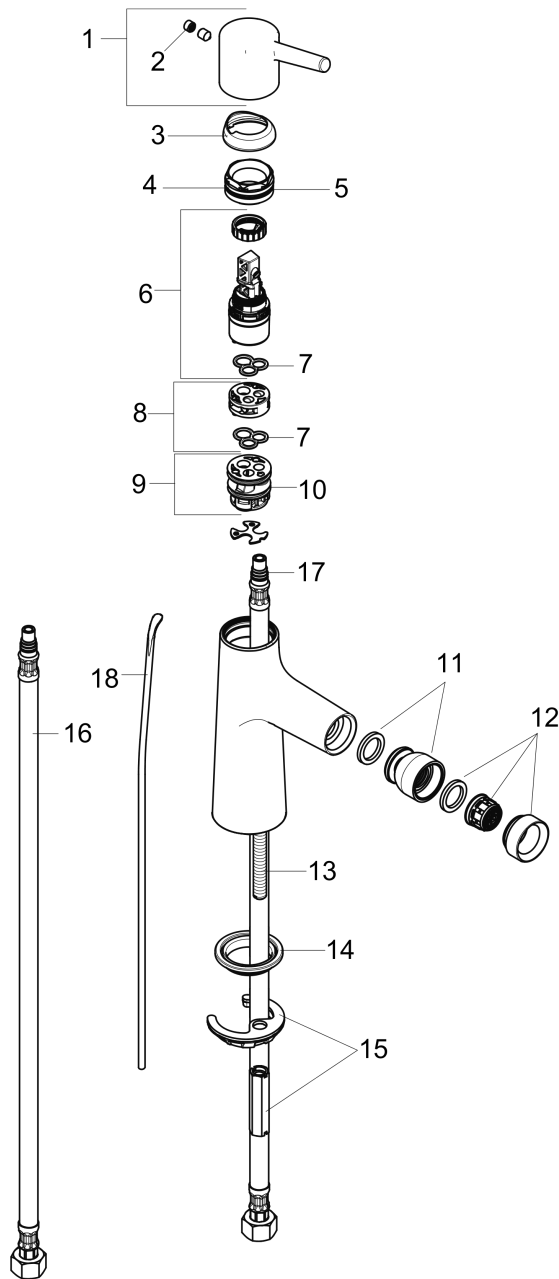

Compliance

Product image

Scale drawing

Talis S
Talis S Single-Hole Bidet Faucet
Finishes : **chrome** Part no. : **72200001**

Exploded drawing

Year of production: >08/16

Talis S
Talis S Single-Hole Bidet Faucet

 Finishes : **chrome** Part no. : **72200001**

Spare parts list

Year of production: >08/16

Pos.	Description	Part no.	Price	PU
1	handle	92626000	-	1
2	screw cover	95704000	-	1
3	flange	92625000	-	1
4	nut	92627000	-	1
5	O-ring 27x1,5	92527000	-	1
6	cartridge, assy	95973001	-	1
7	seal	98865000	-	1
8	adapter for cartridge	92628000	-	1
9	adapter for cartridge	98866000	-	1
10	O-ring 23x2	98398000	-	1
11	ball joint	96050000	-	1
12	aerator M24x1 (5 l/min)	95379000	-	1
13	screw M8 x 68	97736000	-	1
14	seal Ø 42	98722000	-	1
15	fixing set	96016000	-	1
16	connection hose 18½" M8x0,75 3/8"	96321001	-	1
17	O-ring 7x1,5	98422000	-	1
18	pull rod	96657000	-	1
a	pop up waste	88509000	-	1

Talis S

Talis S Single-Hole Bidet Faucet

Finishes : **brushed nickel** Part no. : **72200821**

Description

Features

- Pivoting aerator
- Ceramic cartridge
- Includes pop-up assembly

Item details

List Price \$ 280.00

 Finishes : **brushed nickel** Part no. : **72200821**

Spare parts list

Year of production: >09/16

Pos.	Description	Part no.	Price	PU
1	handle	92626820	-	1
2	screw cover	95704000	-	1
3	flange	92625820	-	1
4	nut	92627000	-	1
5	O-ring 27x1,5	92527000	-	1
6	cartridge, assy	95973001	-	1
7	seal	98865000	-	1
8	adapter for cartridge	92628000	-	1
9	adapter for cartridge	98866000	-	1
10	O-ring 23x2	98398000	-	1
11	ball joint	96050820	-	1
12	aerator M24x1 (5 l/min)	95379820	-	1
13	screw M8 x 68	97736000	-	1
14	seal Ø 42	98722000	-	1
15	fixing set	96016000	-	1
16	connection hose 18½" M8x0,75 3/8"	96321001	-	1
17	O-ring 7x1,5	98422000	-	1
18	pull rod	96657000	-	1
a	pop up waste	88509820	-	1