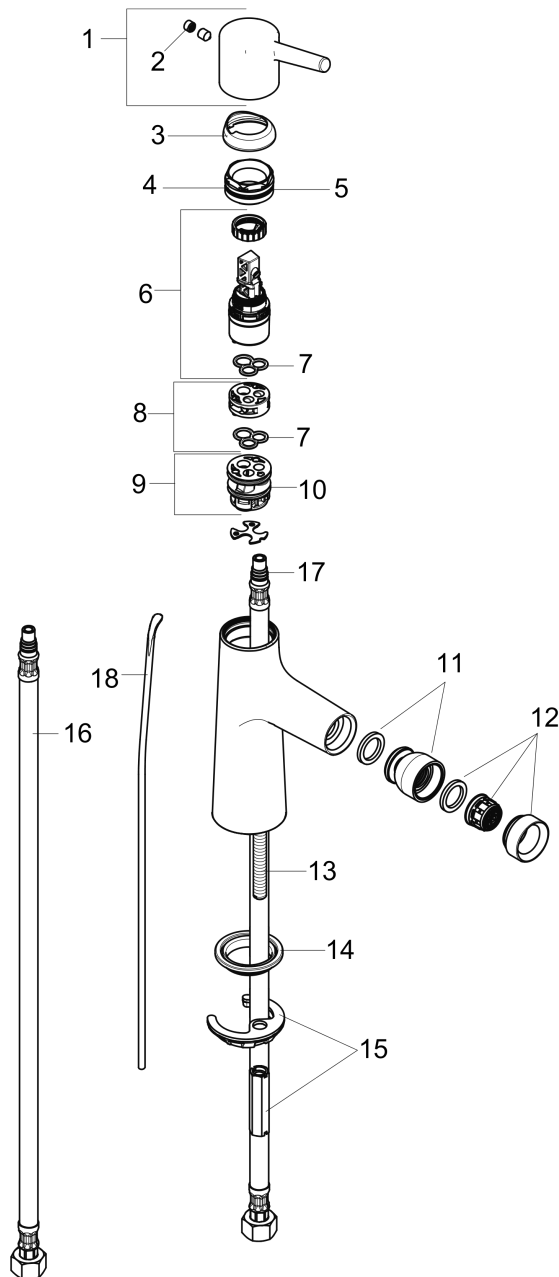

 Finishes : **chrome** Part no. : **72200001**

Spare parts list

Year of production: >08/16

Pos.	Description	Part no.	Price	PU
1	handle	92626000	-	1
2	screw cover	95704000	-	1
3	flange	92625000	-	1
4	nut	92627000	-	1
5	O-ring 27x1,5	92527000	-	1
6	cartridge, assy	95973001	-	1
7	seal	98865000	-	1
8	adapter for cartridge	92628000	-	1
9	adapter for cartridge	98866000	-	1
10	O-ring 23x2	98398000	-	1
11	ball joint	96050000	-	1
12	aerator M24x1 (5 l/min)	95379000	-	1
13	screw M8 x 68	97736000	-	1
14	seal Ø 42	98722000	-	1
15	fixing set	96016000	-	1
16	connection hose 18½" M8x0,75 3/8"	96321001	-	1
17	O-ring 7x1,5	98422000	-	1
18	pull rod	96657000	-	1
a	pop up waste	88509000	-	1

Talis S

Talis S Single-Hole Bidet Faucet

Finishes : **brushed nickel** Part no. : **72200821**

Description

Features

- Pivoting aerator
- Ceramic cartridge
- Includes pop-up assembly

Item details

List Price \$ 280.00

Compliance

Product image

Scale drawing

Talis S
Talis S Single-Hole Bidet Faucet
Finishes : **brushed nickel** Part no. : **72200821**

Exploded drawing

Year of production: >09/16

Talis S
Talis S Single-Hole Bidet Faucet

 Finishes : **brushed nickel** Part no. : **72200821**

Spare parts list

Year of production: >09/16

Pos.	Description	Part no.	Price	PU
1	handle	92626820	-	1
2	screw cover	95704000	-	1
3	flange	92625820	-	1
4	nut	92627000	-	1
5	O-ring 27x1,5	92527000	-	1
6	cartridge, assy	95973001	-	1
7	seal	98865000	-	1
8	adapter for cartridge	92628000	-	1
9	adapter for cartridge	98866000	-	1
10	O-ring 23x2	98398000	-	1
11	ball joint	96050820	-	1
12	aerator M24x1 (5 l/min)	95379820	-	1
13	screw M8 x 68	97736000	-	1
14	seal Ø 42	98722000	-	1
15	fixing set	96016000	-	1
16	connection hose 18½" M8x0,75 3/8"	96321001	-	1
17	O-ring 7x1,5	98422000	-	1
18	pull rod	96657000	-	1
a	pop up waste	88509820	-	1