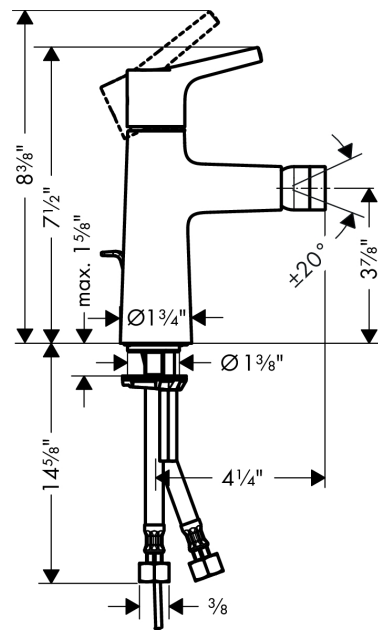

 Finishes : **chrome** Part no. : **72200001**

Spare parts list

Year of production: >08/16

Pos.	Description	Part no.	Price	PU
1	handle	92626000	-	1
2	screw cover	95704000	-	1
3	flange	92625000	-	1
4	nut	92627000	-	1
5	O-ring 27x1,5	92527000	-	1
6	cartridge, assy	95973001	-	1
7	seal	98865000	-	1
8	adapter for cartridge	92628000	-	1
9	adapter for cartridge	98866000	-	1
10	O-ring 23x2	98398000	-	1
11	ball joint	96050000	-	1
12	aerator M24x1 (5 l/min)	95379000	-	1
13	screw M8 x 68	97736000	-	1
14	seal Ø 42	98722000	-	1
15	fixing set	96016000	-	1
16	connection hose 18½" M8x0,75 3/8"	96321001	-	1
17	O-ring 7x1,5	98422000	-	1
18	pull rod	96657000	-	1
a	pop up waste	88509000	-	1

Talis S

Talis S Single-Hole Bidet Faucet

Finishes : **brushed nickel** Part no. : **72200821**

Description

Features

- Pivoting aerator
- Ceramic cartridge
- Includes pop-up assembly

Item details

List Price \$ 280.00

Compliance

Product image

Scale drawing

Talis S
Talis S Single-Hole Bidet Faucet
Finishes : **brushed nickel** Part no. : **72200821**

Exploded drawing

Year of production: >09/16

Talis S
Talis S Single-Hole Bidet Faucet

 Finishes : **brushed nickel** Part no. : **72200821**

Spare parts list

Year of production: >09/16

Pos.	Description	Part no.	Price	PU
1	handle	92626820	-	1
2	screw cover	95704000	-	1
3	flange	92625820	-	1
4	nut	92627000	-	1
5	O-ring 27x1,5	92527000	-	1
6	cartridge, assy	95973001	-	1
7	seal	98865000	-	1
8	adapter for cartridge	92628000	-	1
9	adapter for cartridge	98866000	-	1
10	O-ring 23x2	98398000	-	1
11	ball joint	96050820	-	1
12	aerator M24x1 (5 l/min)	95379820	-	1
13	screw M8 x 68	97736000	-	1
14	seal Ø 42	98722000	-	1
15	fixing set	96016000	-	1
16	connection hose 18½" M8x0,75 3/8"	96321001	-	1
17	O-ring 7x1,5	98422000	-	1
18	pull rod	96657000	-	1
a	pop up waste	88509820	-	1