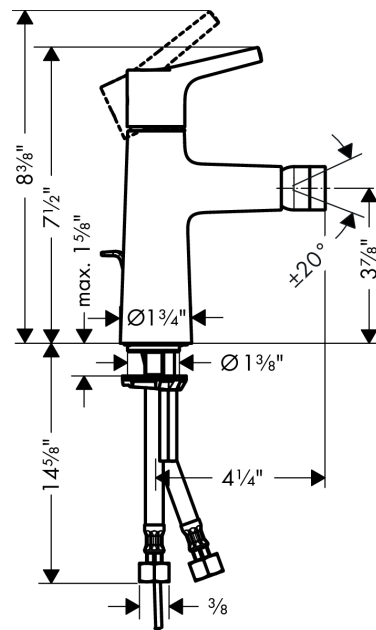

Talis S
Talis S Single-Hole Bidet Faucet
 Finishes : **chrome** Part no. : **72200001**

Description

Features

- Pivoting aerator
- Ceramic cartridge
- Includes pop-up assembly

Item details

List Price \$ 224.00

Compliance

Product image

Scale drawing

Talis S
Talis S Single-Hole Bidet Faucet
Finishes : **chrome** Part no. : **72200001**

Exploded drawing

Year of production: >08/16

Talis S
Talis S Single-Hole Bidet Faucet

 Finishes : **chrome** Part no. : **72200001**

Spare parts list

Year of production: >08/16

Pos.	Description	Part no.	Price	PU
1	handle	92626000	-	1
2	screw cover	95704000	-	1
3	flange	92625000	-	1
4	nut	92627000	-	1
5	O-ring 27x1,5	92527000	-	1
6	cartridge, assy	95973001	-	1
7	seal	98865000	-	1
8	adapter for cartridge	92628000	-	1
9	adapter for cartridge	98866000	-	1
10	O-ring 23x2	98398000	-	1
11	ball joint	96050000	-	1
12	aerator M24x1 (5 l/min)	95379000	-	1
13	screw M8 x 68	97736000	-	1
14	seal Ø 42	98722000	-	1
15	fixing set	96016000	-	1
16	connection hose 18½" M8x0,75 3/8"	96321001	-	1
17	O-ring 7x1,5	98422000	-	1
18	pull rod	96657000	-	1
a	pop up waste	88509000	-	1

 Finishes : **brushed nickel** Part no. : **72200821**

Spare parts list

Year of production: >09/16

Pos.	Description	Part no.	Price	PU
1	handle	92626820	-	1
2	screw cover	95704000	-	1
3	flange	92625820	-	1
4	nut	92627000	-	1
5	O-ring 27x1,5	92527000	-	1
6	cartridge, assy	95973001	-	1
7	seal	98865000	-	1
8	adapter for cartridge	92628000	-	1
9	adapter for cartridge	98866000	-	1
10	O-ring 23x2	98398000	-	1
11	ball joint	96050820	-	1
12	aerator M24x1 (5 l/min)	95379820	-	1
13	screw M8 x 68	97736000	-	1
14	seal Ø 42	98722000	-	1
15	fixing set	96016000	-	1
16	connection hose 18½" M8x0,75 3/8"	96321001	-	1
17	O-ring 7x1,5	98422000	-	1
18	pull rod	96657000	-	1
a	pop up waste	88509820	-	1