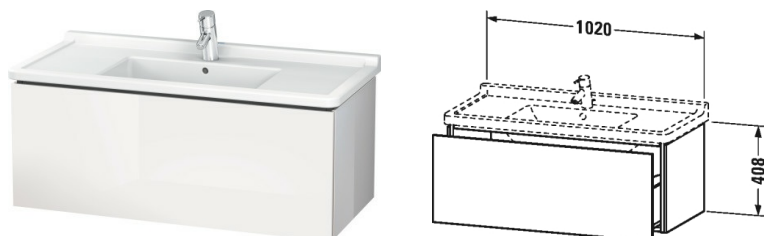

L-Cube Vanity unit wall-mounted # LC6166

|< 40 1/8" Inch >|

Vanity unit wall-mounted	Dimension	Weight	Order number
1 pull-out compartment, for Starck 3 # 030410			
Colors			
M03 Jade High Gloss Lacquer M10 Apricot Pearl High Gloss Lacquer M12 Brushed Oak (Real wood veneer) M13 American Walnut (Real wood veneer) M14 Terra (Decor) M18 White Matt M20 VSG Picto White M22 White High Gloss (Decor) M27 White Lilac High Gloss Lacquer M31 Pine Silver (Decor) M38 Dolomiti Grey High Gloss Lacquer M40 Black High Gloss Lacquer M43 Basalt Matt (Decor) M47 Stone Blue High Gloss Lacquer M49 Graphite Matt (Decor) M51 Pine Terra (Decor) M52 European Oak (Decor) M53 Chestnut Dark (Decor) M61 Olive Brown High Gloss Lacquer M69 Brushed Walnut (Real wood veneer) M71 Mediterranean Oak (Real wood veneer) M72 Brushed Dark Oak (Real wood veneer) M73 Ticino Cherry Tree (Decor) M79 Natural Walnut (Decor) M85 White High Gloss Lacquer M86 Cappuccino High Gloss Lacquer M87 White Lilac Satin Matt Lacquer M89 Flannel Grey High Gloss Lacquer M90 Flannel Grey Satin Matt Lacquer			
Variant			
	40 1/8" x 18 1/2" Inch		LC6166
Infobox			
Space saving siphon # 005076 is recommended, Interior modules can not be retrofitted, are factory installed and must be requested upon ordering, Required specification for ordering:., - Interior module yes or no, - Walnut-77 or Maple-78			
Additional modules Interior system in maple or walnut solid wood, for cabinet widths 40 1/8"	40 1/8" Inch		UV9837
Suitable products			
Furniture washbasin with tap platform, hardware included, wall-mounted, cUPC listed, 41 3/8" x 19 1/8" Inch	41 3/8" x 19 1/8" Inch		030410

All drawings contain the necessary measurements which are subject to standard tolerances. They are stated in inch & mm and are non-binding. Exact measurements, in particular for customized installation scenarios, can only be taken from the finished ceramic piece.